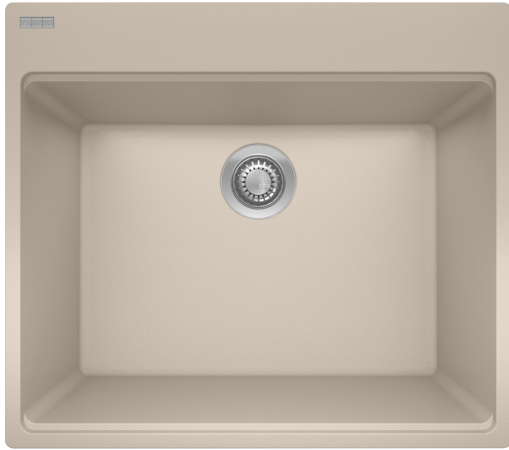

# Maris Laundry Sink - MAG61023L-CHA-S | 114.0637.917

### Aspect

Sink type	Sink
Type of material	Granite
Number of bowls	1
Color	Champagne
Surface finish	None