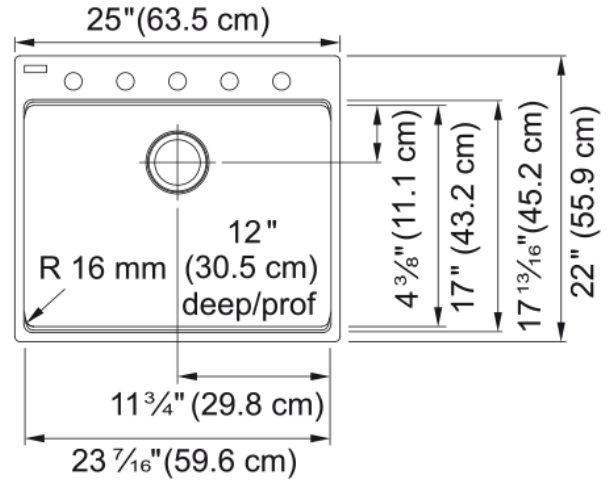

## Technical Data

### Product Dimensions

Exterior size: right to left	25
Exterior size: front to back	22
Large bowl size: right to left	23.465
Large bowl size: front to back	17.035
Large bowl: depth	12

### Installation

Minimum cabinet size	27"
----------------------	-----

### Product specifications

Installation type	Topmount / drop in
Installation type	Undermount
Drain hole	3 1/2"
Position of drainer	No drainer