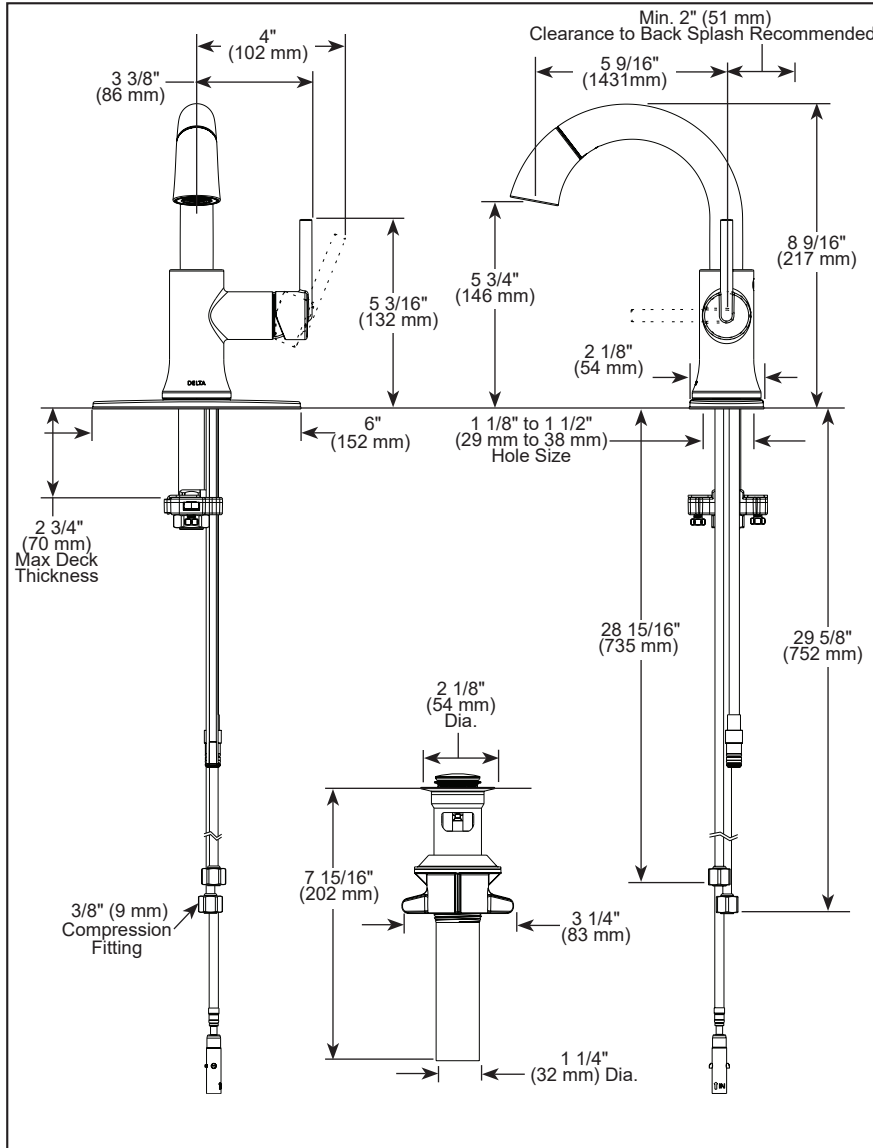

see what Delta can do™

BATHROOM FAUCET

- Trinsic® Bath Collection
- Single Handle Pull-Down Deck Mount

FEATURES:

- MagnaTite® Docking
- DIAMOND Seal® Technology

STANDARD SPECIFICATIONS:

- Max. flow rate 1.2 gpm @ 60 psi, 4.5 L/min @ 414 kPa
- One or three hole mount (escutcheon RP100091 ▲ optional, included)
- Diamond coated ceramic cartridge
- 1/4" O.D. straight, staggered PEX supply tubes
- Models have metal drain with pop-up type fitting with plated flange and stopper
- Optional red/blue indicator ring provided with models
- Rigid spout - spout does not swivel
- Not applicable for pedestal sink
- The hose can be pulled out for 20" maximum length

COMPLIES WITH:

- ASME A112.18.1 / CSA B125.1
- ASME A112.18.2 / CSA B125.2
- ♿ Indicates compliance to ICC/ANSI A117.1 - Valve control only
- EPA WaterSense®

▲ Designate Proper Finish Suffix

Delta reserves the right (1) to make changes in specifications and materials, and (2) to change or discontinue models, both without notice or obligation. Dimensions are for reference only. See current full-line price book or www.deltafaucet.com for finish options and product availability.