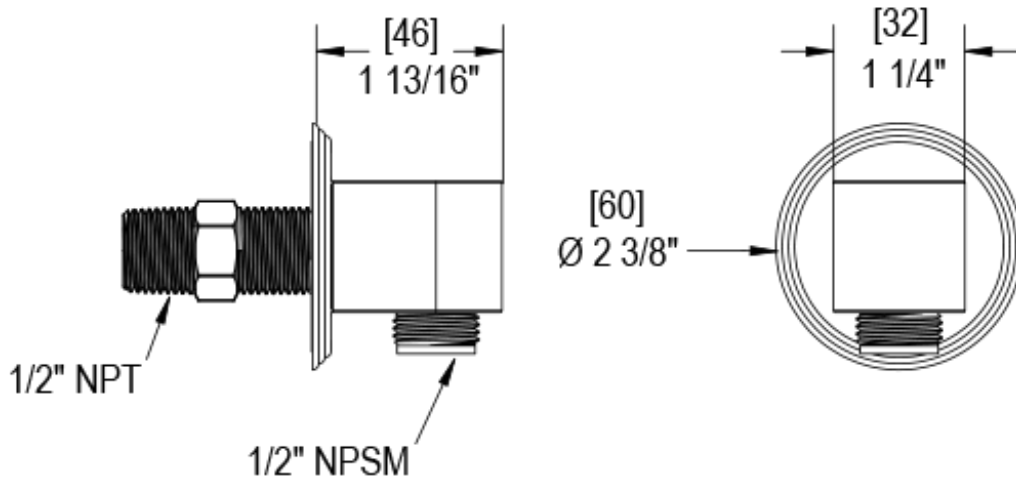

47ETLCHCH Specifications

TEMPERATURE CONTROL VALVE WITH STOPS TRIM ONLY

VOLUME CONTROL VALVE TRIM ONLY

ADJUSTABLE SLIDE BAR WITH HAND HELD SHOWER ASSEMBLY

INTEGRAL SUPPLY WITH 1/2" NPT X 1/2" NPSM X 3" NIPPLE

BODY SPRAY WITH 1/2" NPT X 1/2" NPSM X 3" NIPPLE X QTY 4 INCLUDED

8" SHOWER HEAD WITH CEILING MOUNT 8" SHOWER ARM & FLANGE