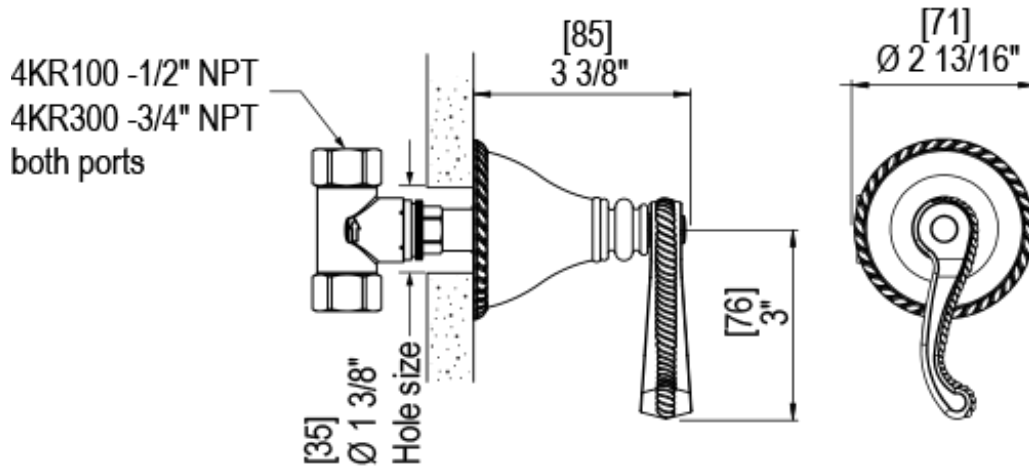

47ETLCHCH Specifications

TEMPERATURE CONTROL VALVE WITH STOPS TRIM ONLY

VOLUME CONTROL VALVE TRIM ONLY

ADJUSTABLE SLIDE BAR WITH HAND HELD SHOWER ASSEMBLY

INTEGRAL SUPPLY WITH 1/2" NPT X 1/2" NPSM X 3" NIPPLE

BODY SPRAY WITH 1/2" NPT X 1/2" NPSM X 3" NIPPLE X QTY 4 INCLUDED

8" SHOWER HEAD WITH CEILING MOUNT 8" SHOWER ARM & FLANGE