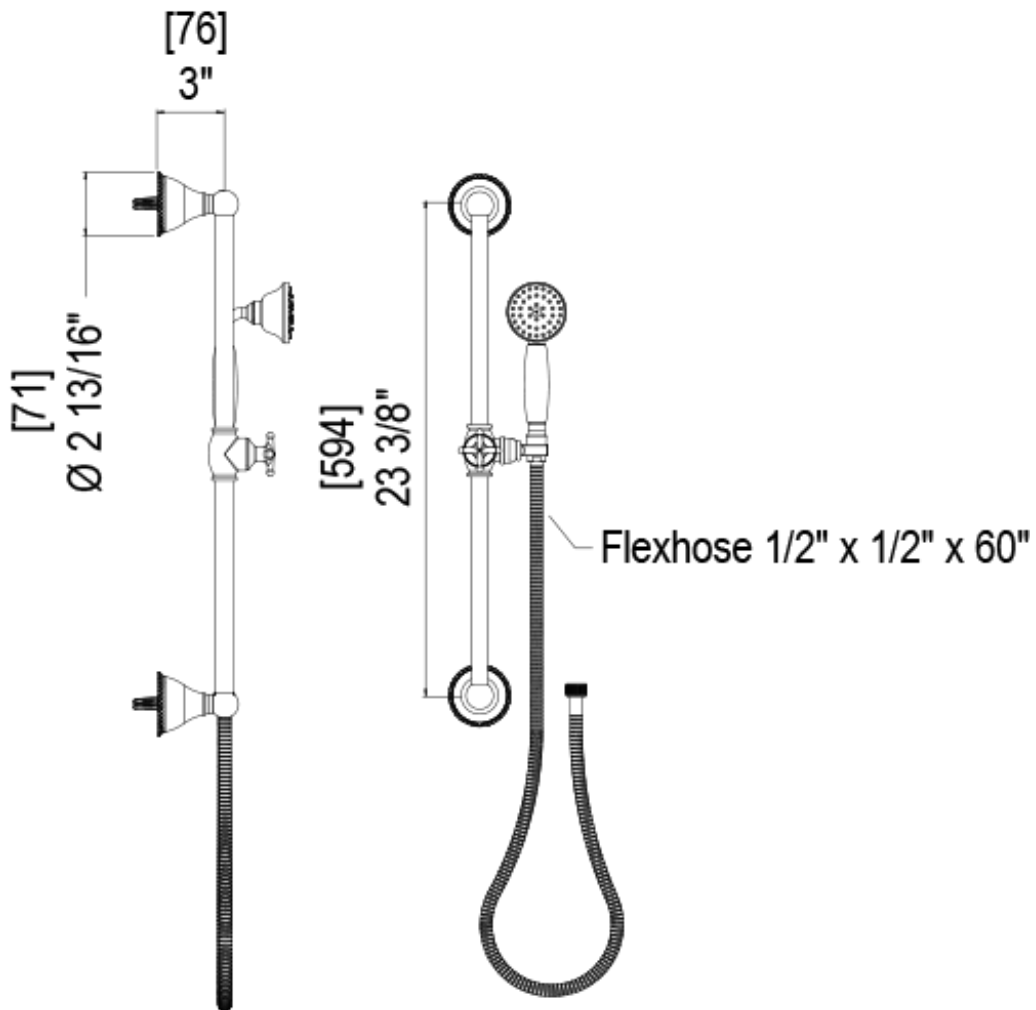

47ETLCHCH Specifications

TEMPERATURE CONTROL VALVE WITH STOPS TRIM ONLY

VOLUME CONTROL VALVE TRIM ONLY

ADJUSTABLE SLIDE BAR WITH HAND HELD SHOWER ASSEMBLY

INTEGRAL SUPPLY WITH 1/2" NPT X 1/2" NPSM X 3" NIPPLE

BODY SPRAY WITH 1/2" NPT X 1/2" NPSM X 3" NIPPLE X QTY 4 INCLUDED

8" SHOWER HEAD WITH CEILING MOUNT 8" SHOWER ARM & FLANGE