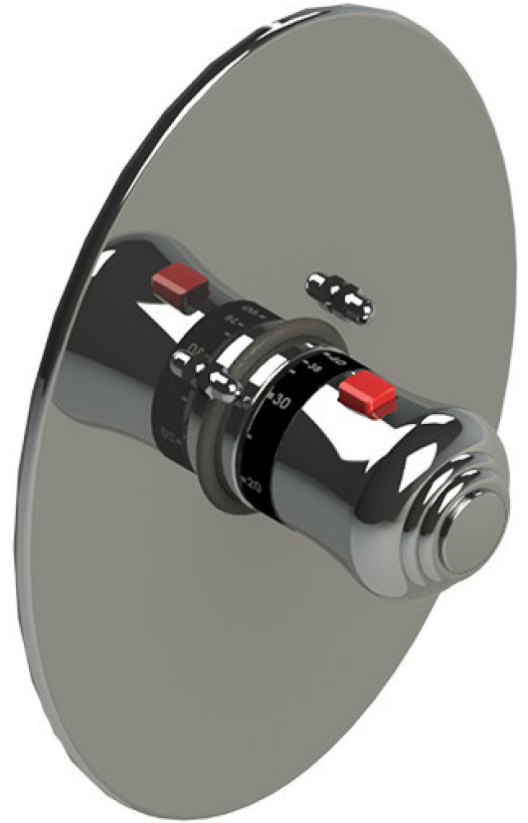

47ETLCHCH Specifications

TEMPERATURE CONTROL VALVE WITH STOPS TRIM ONLY

VOLUME CONTROL VALVE TRIM ONLY

ADJUSTABLE SLIDE BAR WITH HAND HELD SHOWER ASSEMBLY

INTEGRAL SUPPLY WITH 1/2" NPT X 1/2" NPSM X 3" NIPPLE

BODY SPRAY WITH 1/2" NPT X 1/2" NPSM X 3" NIPPLE X QTY 4 INCLUDED

8" SHOWER HEAD WITH CEILING MOUNT 8" SHOWER ARM & FLANGE