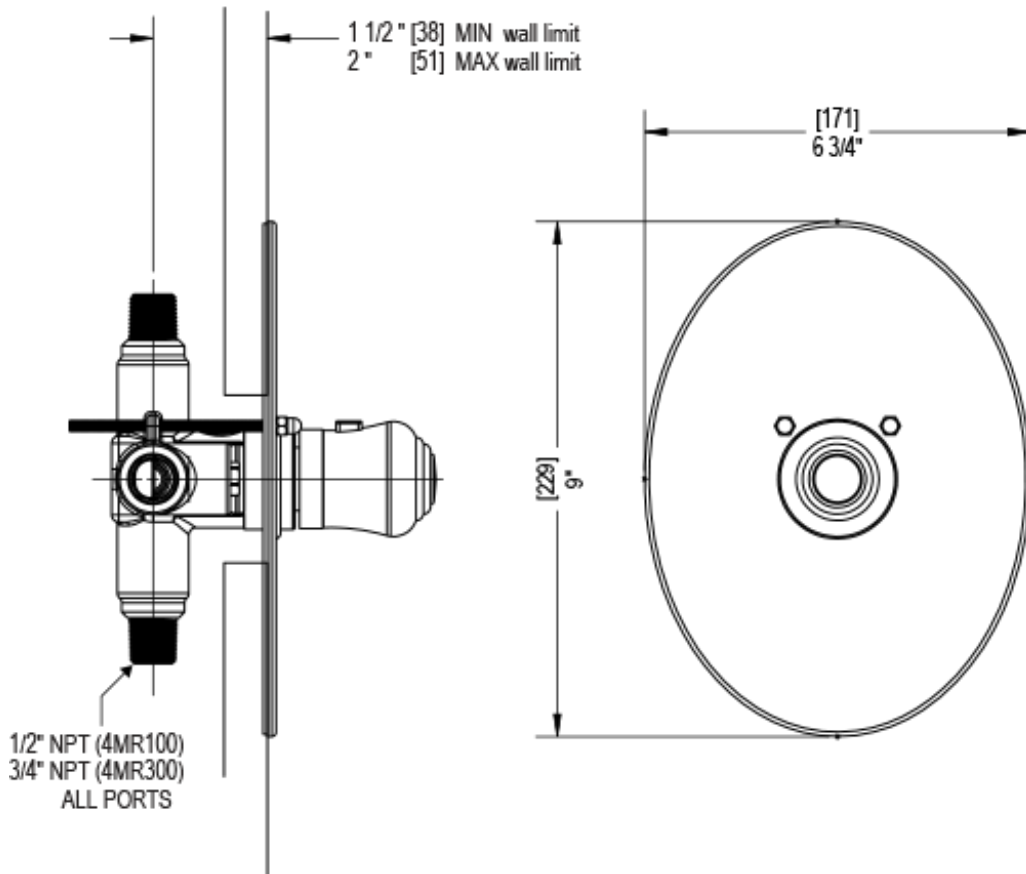

47ETLCHCH Specifications

TEMPERATURE CONTROL VALVE WITH STOPS TRIM ONLY

VOLUME CONTROL VALVE TRIM ONLY

ADJUSTABLE SLIDE BAR WITH HAND HELD SHOWER ASSEMBLY

INTEGRAL SUPPLY WITH 1/2" NPT X 1/2" NPSM X 3" NIPPLE

BODY SPRAY WITH 1/2" NPT X 1/2" NPSM X 3" NIPPLE X QTY 4 INCLUDED

8" SHOWER HEAD WITH CEILING MOUNT 8" SHOWER ARM & FLANGE