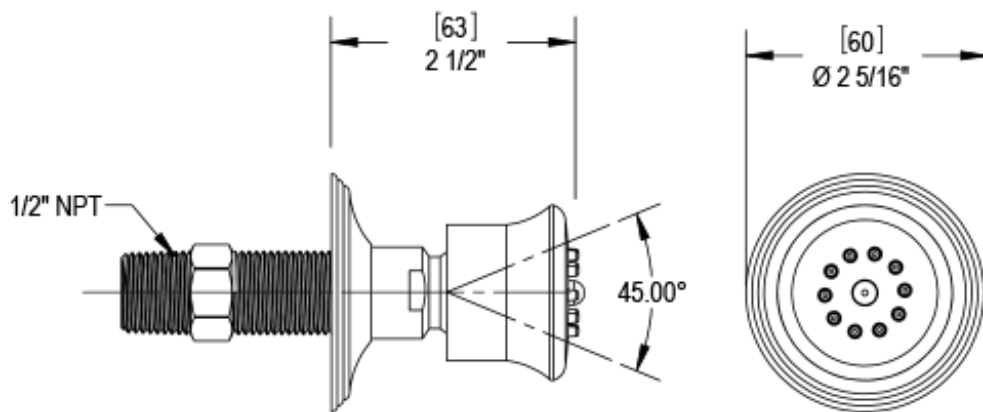

47ETLCHCH Specifications

TEMPERATURE CONTROL VALVE WITH STOPS TRIM ONLY

VOLUME CONTROL VALVE TRIM ONLY

ADJUSTABLE SLIDE BAR WITH HAND HELD SHOWER ASSEMBLY

INTEGRAL SUPPLY WITH 1/2" NPT X 1/2" NPSM X 3" NIPPLE

BODY SPRAY WITH 1/2" NPT X 1/2" NPSM X 3" NIPPLE X QTY 4 INCLUDED

8" SHOWER HEAD WITH CEILING MOUNT 8" SHOWER ARM & FLANGE