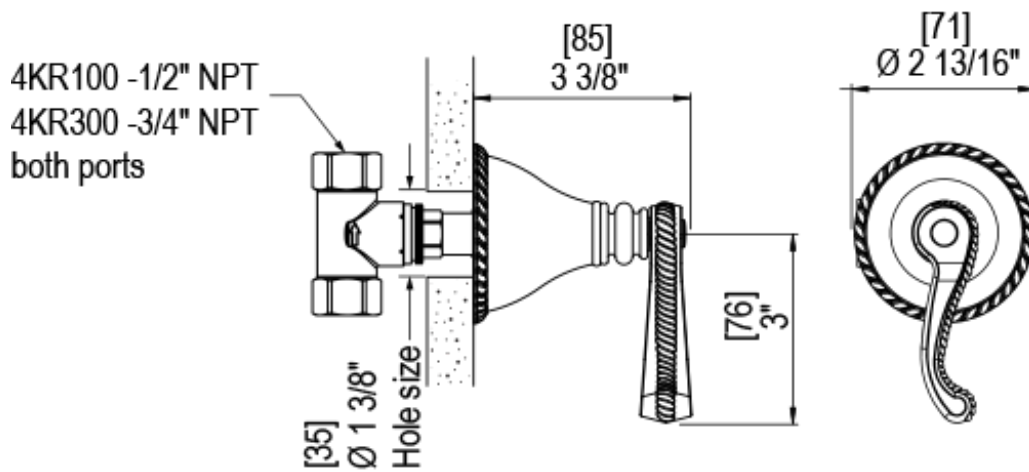

40ETLCHCH Specifications

TEMPERATURE CONTROL VALVE WITH STOPS & VOLUME CONTROL TRIM ONLY

Critical Dimensions

VOLUME CONTROL VALVE TRIM ONLY

ADJUSTABLE SLIDE BAR WITH HAND HELD SHOWER ASSEMBLY

INTEGRAL SUPPLY WITH 1/2" NPT X 1/2" NPSM X 3" NIPPLE

3 FUNCTION SHOWER HEAD WITH 8" SHOWER ARM & FLANGE