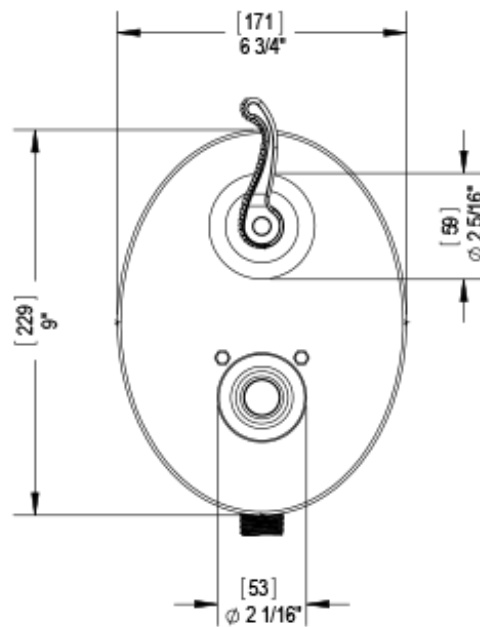

40ETLCHCH Specifications

TEMPERATURE CONTROL VALVE WITH STOPS & VOLUME CONTROL TRIM ONLY

Critical Dimensions

VOLUME CONTROL VALVE TRIM ONLY

ADJUSTABLE SLIDE BAR WITH HAND HELD SHOWER ASSEMBLY

INTEGRAL SUPPLY WITH 1/2" NPT X 1/2" NPSM X 3" NIPPLE

3 FUNCTION SHOWER HEAD WITH 8" SHOWER ARM & FLANGE