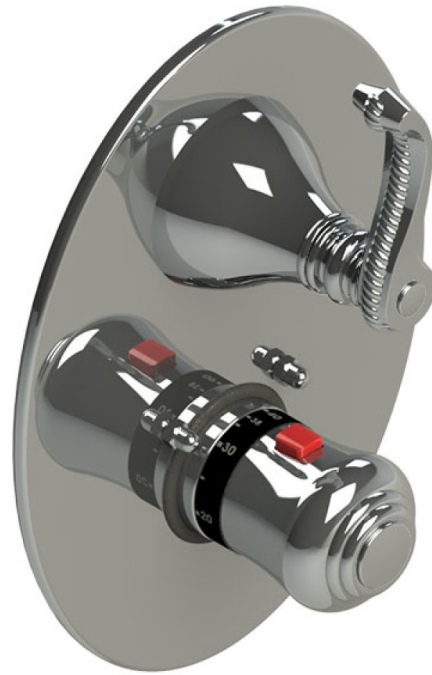

40ETLCHCH Specifications

TEMPERATURE CONTROL VALVE WITH STOPS & VOLUME CONTROL TRIM ONLY

Critical Dimensions

VOLUME CONTROL VALVE TRIM ONLY

ADJUSTABLE SLIDE BAR WITH HAND HELD SHOWER ASSEMBLY

INTEGRAL SUPPLY WITH 1/2" NPT X 1/2" NPSM X 3" NIPPLE

3 FUNCTION SHOWER HEAD WITH 8" SHOWER ARM & FLANGE