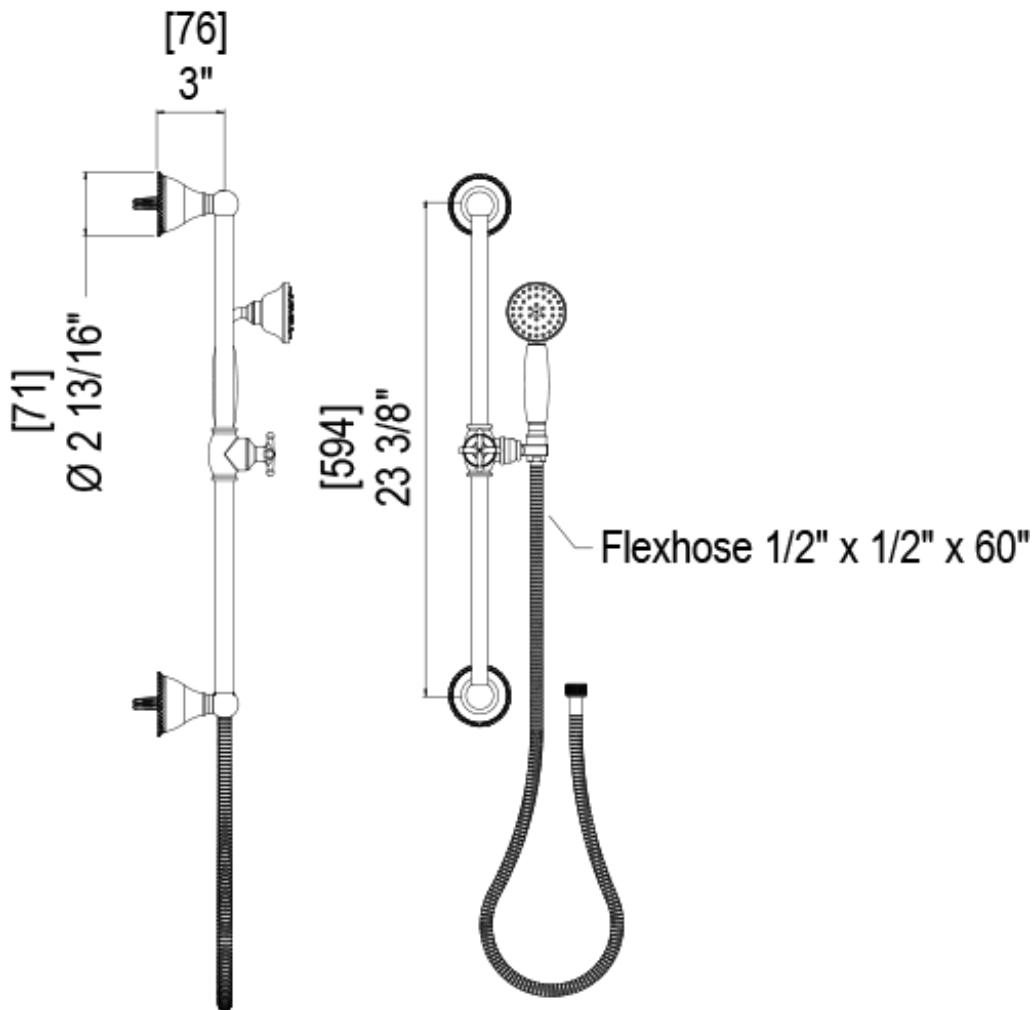

40ETLCHCH Specifications

TEMPERATURE CONTROL VALVE WITH STOPS & VOLUME CONTROL TRIM ONLY

Critical Dimensions

VOLUME CONTROL VALVE TRIM ONLY

ADJUSTABLE SLIDE BAR WITH HAND HELD SHOWER ASSEMBLY

INTEGRAL SUPPLY WITH 1/2" NPT X 1/2" NPSM X 3" NIPPLE

3 FUNCTION SHOWER HEAD WITH 8" SHOWER ARM & FLANGE