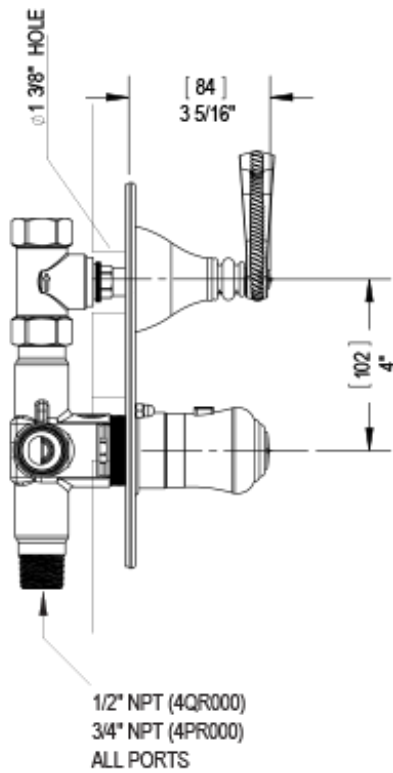

40ETLCHCH Specifications

TEMPERATURE CONTROL VALVE WITH STOPS & VOLUME CONTROL TRIM ONLY

Critical Dimensions

VOLUME CONTROL VALVE TRIM ONLY

ADJUSTABLE SLIDE BAR WITH HAND HELD SHOWER ASSEMBLY

INTEGRAL SUPPLY WITH 1/2" NPT X 1/2" NPSM X 3" NIPPLE

3 FUNCTION SHOWER HEAD WITH 8" SHOWER ARM & FLANGE