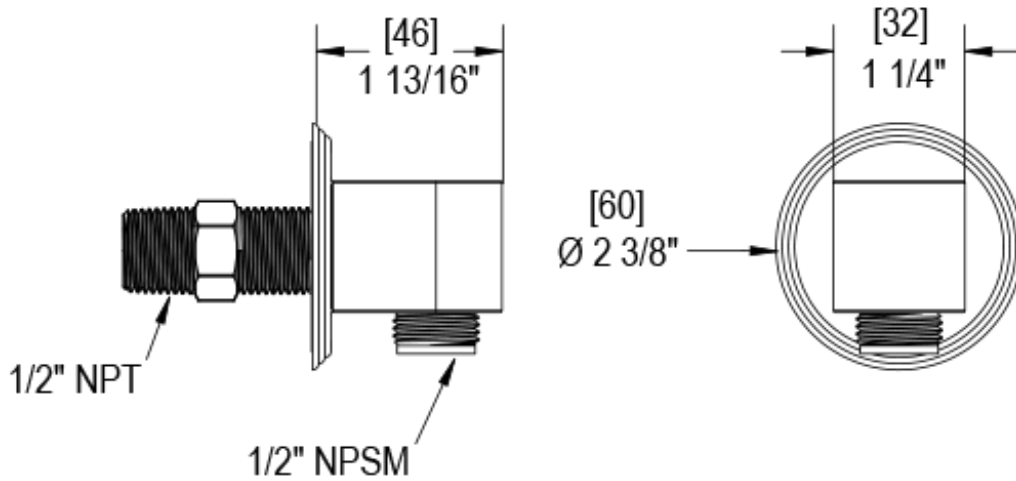

40ETLCHCH Specifications

TEMPERATURE CONTROL VALVE WITH STOPS & VOLUME CONTROL TRIM ONLY

Critical Dimensions

VOLUME CONTROL VALVE TRIM ONLY

ADJUSTABLE SLIDE BAR WITH HAND HELD SHOWER ASSEMBLY

INTEGRAL SUPPLY WITH 1/2" NPT X 1/2" NPSM X 3" NIPPLE

3 FUNCTION SHOWER HEAD WITH 8" SHOWER ARM & FLANGE