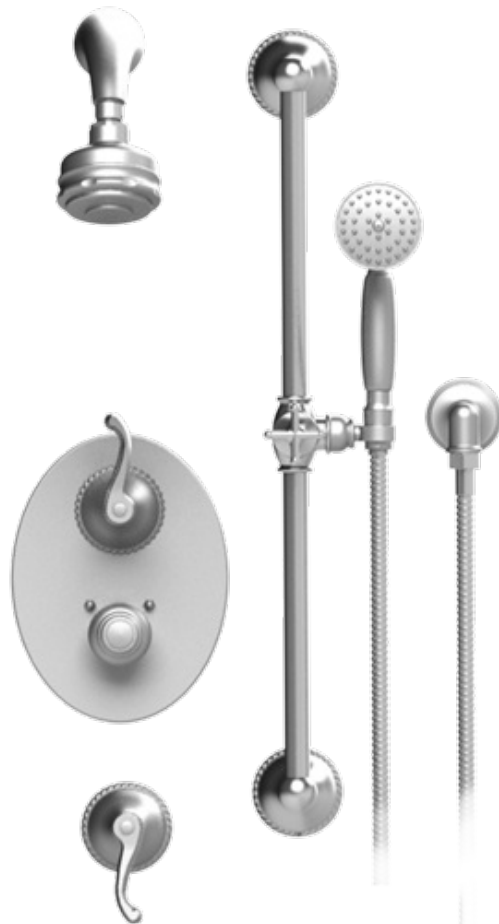

40ETLCHCH Specifications

TEMPERATURE CONTROL VALVE WITH STOPS & VOLUME CONTROL TRIM ONLY

Critical Dimensions

VOLUME CONTROL VALVE TRIM ONLY

ADJUSTABLE SLIDE BAR WITH HAND HELD SHOWER ASSEMBLY

INTEGRAL SUPPLY WITH 1/2" NPT X 1/2" NPSM X 3" NIPPLE

3 FUNCTION SHOWER HEAD WITH 8" SHOWER ARM & FLANGE