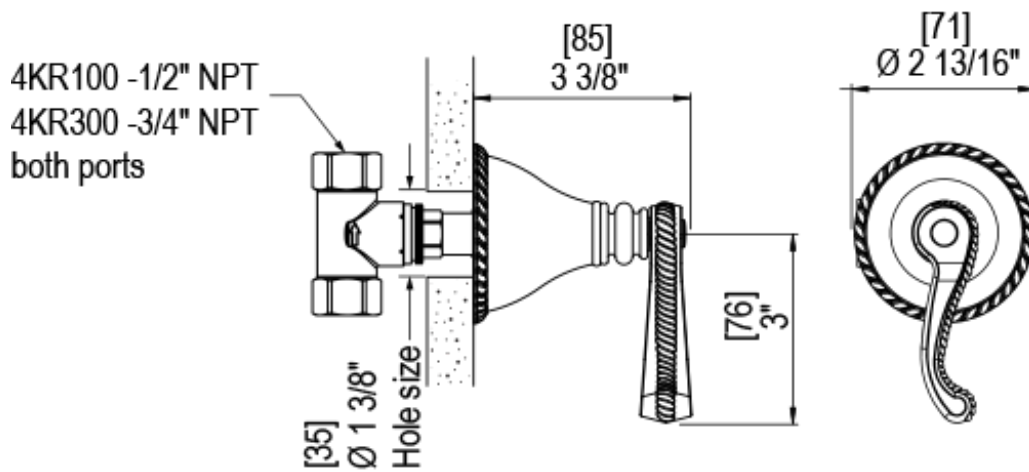

## Specifications

TEMPERATURE CONTROL VALVE WITH STOPS & TWO WAY DIVERTER WITH SHUT-OFF TRIM ONLY

VOLUME CONTROL VALVE TRIM ONLY

ADJUSTABLE SLIDE BAR WITH HAND HELD SHOWER ASSEMBLY

WALL MOUNT BIDET & FOOT RINSE WITH DUAL FUNCTION SPRAY

INTEGRAL SUPPLY WITH 1/2" NPT X 1/2" NPSM X 3" NIPPLE

3 FUNCTION SHOWER HEAD WITH 8" SHOWER ARM & FLANGE