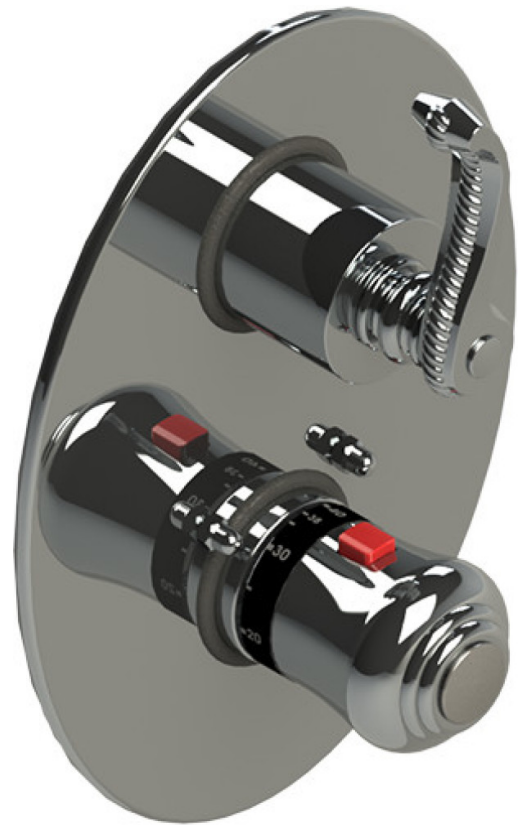

# 26ETLCHCH

## Specifications

TEMPERATURE CONTROL VALVE WITH STOPS & TWO WAY DIVERTER WITH SHUT-OFF TRIM ONLY

VOLUME CONTROL VALVE TRIM ONLY

ADJUSTABLE SLIDE BAR WITH HAND HELD SHOWER ASSEMBLY

WALL MOUNT BIDET & FOOT RINSE WITH DUAL FUNCTION SPRAY

INTEGRAL SUPPLY WITH 1/2" NPT X 1/2" NPSM X 3" NIPPLE

3 FUNCTION SHOWER HEAD WITH 8" SHOWER ARM & FLANGE