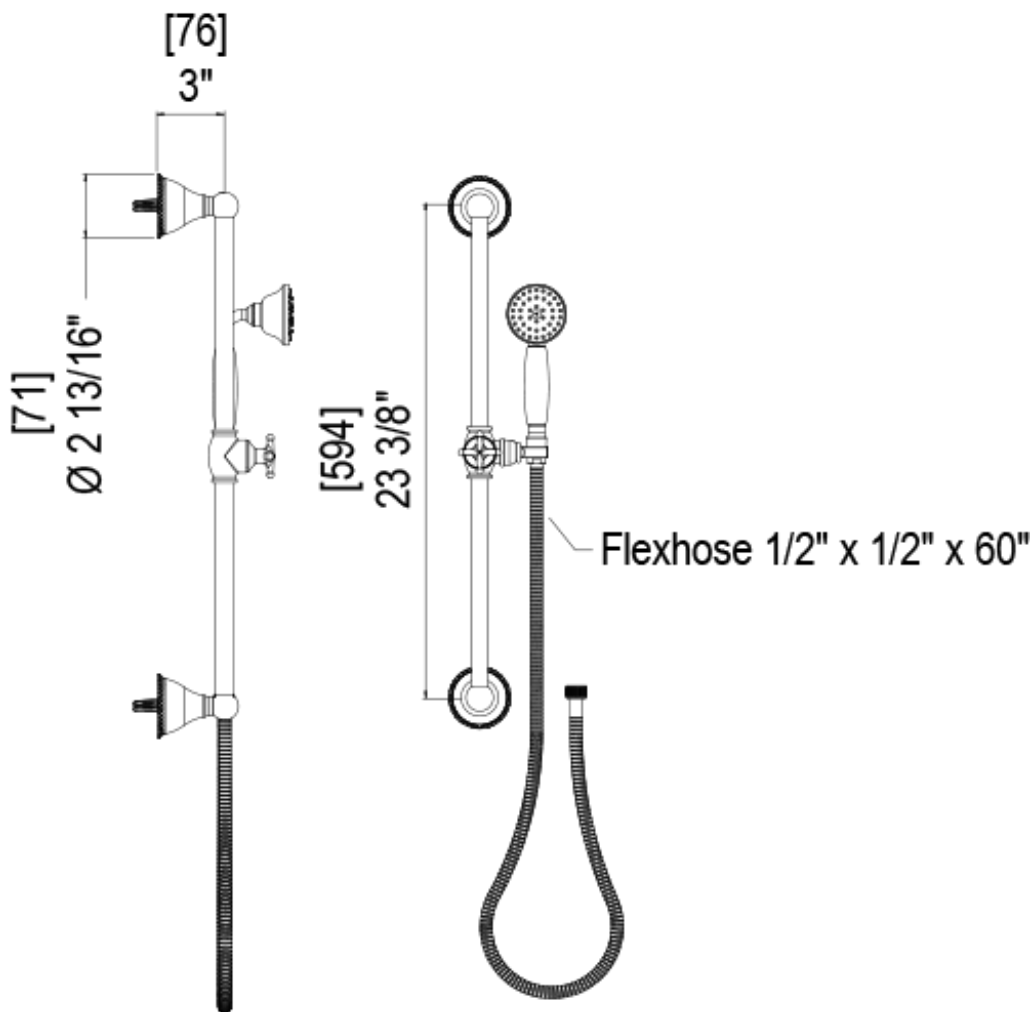

## Specifications

TEMPERATURE CONTROL VALVE WITH STOPS & TWO WAY DIVERTER WITH SHUT-OFF TRIM ONLY

VOLUME CONTROL VALVE TRIM ONLY

ADJUSTABLE SLIDE BAR WITH HAND HELD SHOWER ASSEMBLY

WALL MOUNT BIDET & FOOT RINSE WITH DUAL FUNCTION SPRAY

INTEGRAL SUPPLY WITH 1/2" NPT X 1/2" NPSM X 3" NIPPLE

3 FUNCTION SHOWER HEAD WITH 8" SHOWER ARM & FLANGE