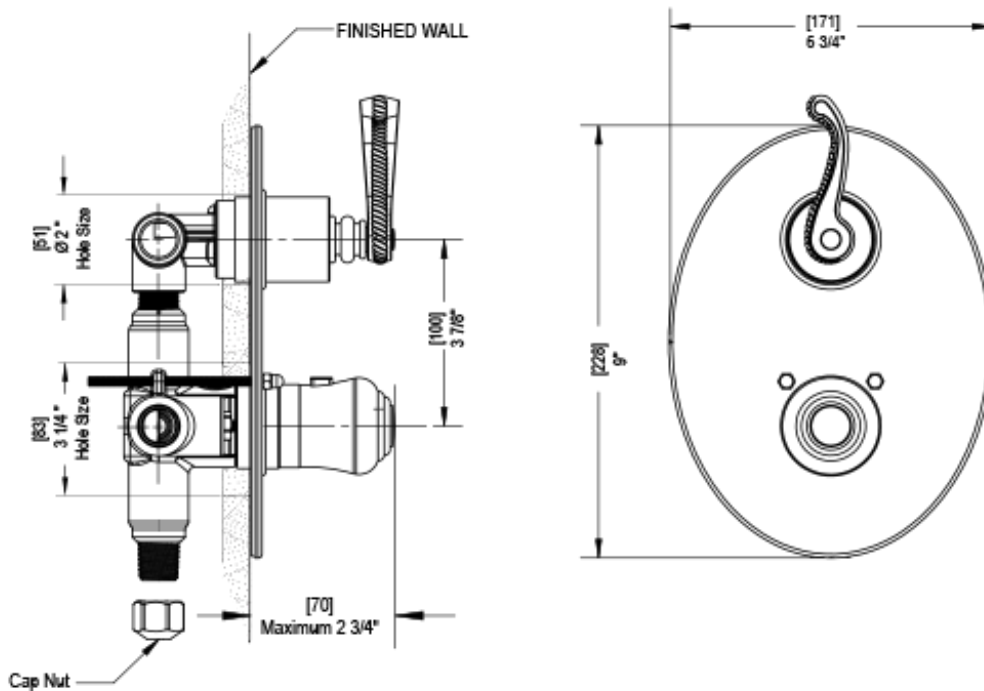

## Specifications

TEMPERATURE CONTROL VALVE WITH STOPS & TWO WAY DIVERTER WITH SHUT-OFF TRIM ONLY

VOLUME CONTROL VALVE TRIM ONLY

ADJUSTABLE SLIDE BAR WITH HAND HELD SHOWER ASSEMBLY

WALL MOUNT BIDET & FOOT RINSE WITH DUAL FUNCTION SPRAY

INTEGRAL SUPPLY WITH 1/2" NPT X 1/2" NPSM X 3" NIPPLE

3 FUNCTION SHOWER HEAD WITH 8" SHOWER ARM & FLANGE