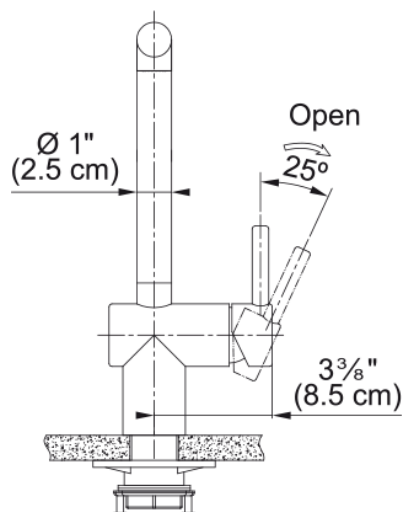

Atlas Neo Pull-Out Faucet - ATL-PO-304 | 115.0685.311

Technical Data

Aspect

Spout type	L - spout
Color	Stainless steel
Type of material	Stainless steel 304
Flexible pullout hose material	Nylon grey
Spray head material	Stainless steel

Product Dimensions

Faucet hole diameter	35 mm
Cartridge dimension	35 mm

Installation

Mounting type	Shank
Water supply hose connection	3/8"
Water supply hose length	450 mm

Product specifications

Pressure	High pressure
Faucet type	Pull out
Faucet operation	Side lever
Faucet rotation	180°

Product identification

Product brand	FRANKE
Product family	Maris
Collection	ATLAS NEO

Features

Water saving feature	No
Type of aerator	Laminar