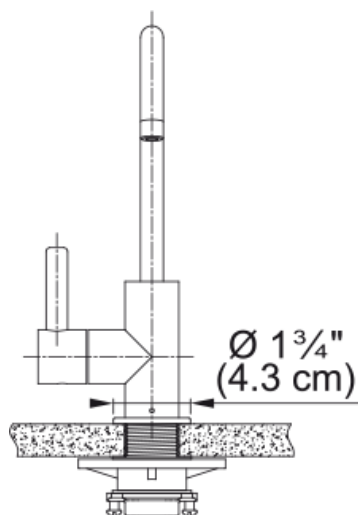

Universal Hot Filtered - UNJ-HO-CHR | 119.0704.807

Technical Data

Aspect

Spout type	J - spout
Color	Polished chrome
Type of material	Stainless steel 304

Product Dimensions

Faucet hole diameter	31,75 mm
Cartridge dimension	12,70 mm

Installation

Mounting type	Shank
Water supply hose connection	3/8"
Water supply hose length	1524 mm

Product specifications

Pressure	High pressure
Faucet type	Swivel spout
Faucet operation	Side lever
Faucet rotation	360°