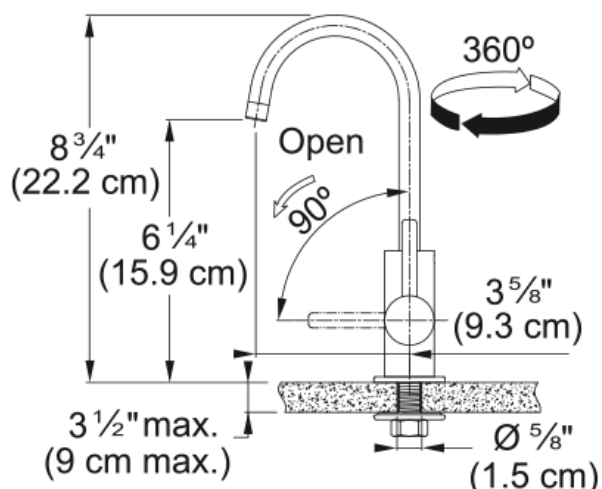

Universal Cold Filtered - UNJ-FW-CHR | 120.0704.763

Technical Data

Aspect

Spout type	J - spout
Color	Polished chrome
Type of material	Stainless steel 304

Product Dimensions

Faucet hole diameter	31,75 mm
Cartridge dimension	12,70 mm

Installation

Mounting type	Shank
Water supply hose connection	3/8"
Water supply hose length	1524 mm

Product specifications

Pressure	Low pressure for standard
Faucet type	Swivel spout
Faucet operation	Side lever
Faucet rotation	360°