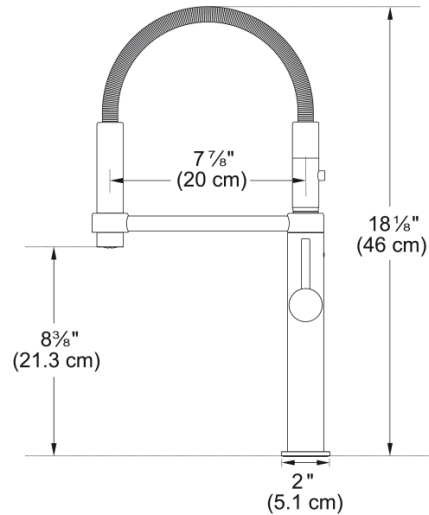

Pescara Faucet - PES-360-MBK | 115.0558.369

Technical Data

Aspect

Spout type	S - semi-professional
Color	Matte black
Type of material	Brass
Flexible pullout hose material	Metal
Spray head material	Brass

Product Dimensions

Faucet hole diameter	35 mm
Cartridge dimension	28 mm

Installation

Mounting type	Shank
Water supply hose connection	1/2"
Water supply hose length	650 mm

Product specifications

Pressure	High pressure
Faucet type	Spray
Faucet operation	Side lever
Faucet rotation	360°