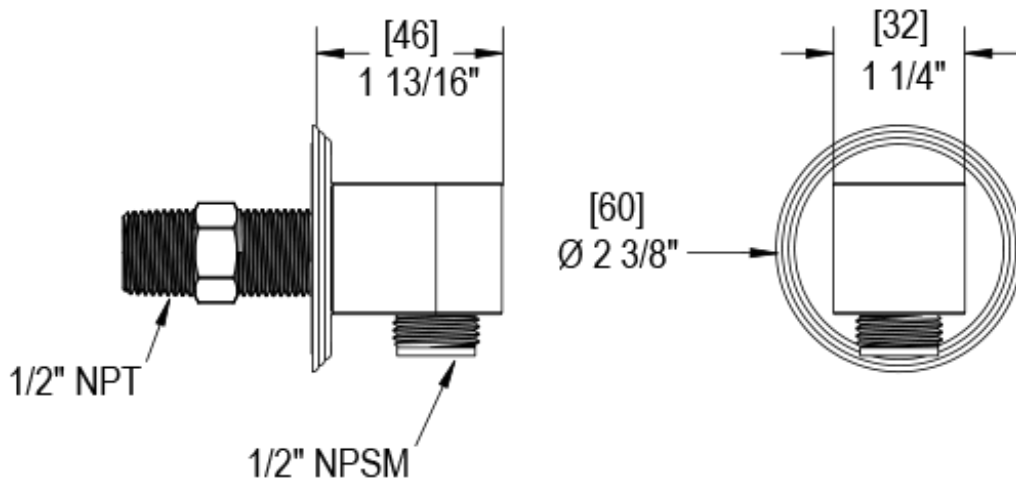

24ETLCHCH

Specifications

TEMPERATURE CONTROL VALVE WITH STOPS TRIM ONLY

THREE WAY DIVERTER WITH SHUT-OFFS IN BETWEEN FUNCTIONS TRIM ONLY

ADJUSTABLE SLIDE BAR WITH HAND HELD SHOWER ASSEMBLY

INTEGRAL SUPPLY WITH 1/2" NPT X 1/2" NPSM X 3" NIPPLE

8" SHOWER HEAD WITH WALL MOUNT 12" SHOWER ARM & FLANGE

WALL MOUNT TUB SPOUT