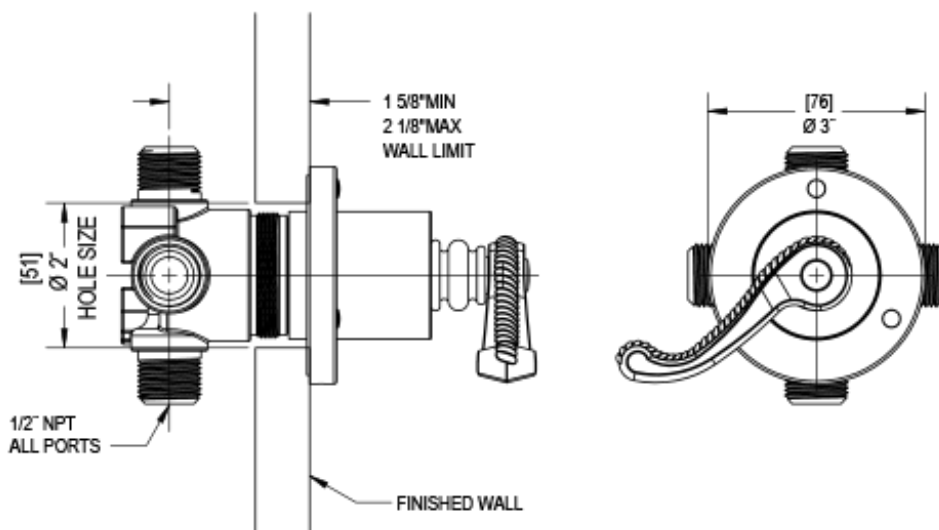

24ETLCHCH

Specifications

TEMPERATURE CONTROL VALVE WITH STOPS TRIM ONLY

THREE WAY DIVERTER WITH SHUT-OFFS IN BETWEEN FUNCTIONS TRIM ONLY

ADJUSTABLE SLIDE BAR WITH HAND HELD SHOWER ASSEMBLY

INTEGRAL SUPPLY WITH 1/2" NPT X 1/2" NPSM X 3" NIPPLE

8" SHOWER HEAD WITH WALL MOUNT 12" SHOWER ARM & FLANGE

WALL MOUNT TUB SPOUT