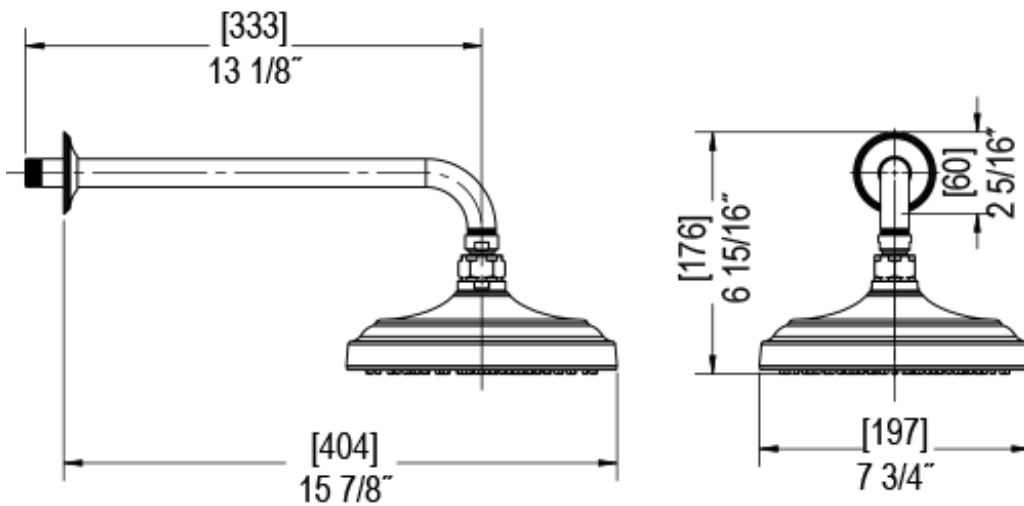

24ETLCHCH

Specifications

TEMPERATURE CONTROL VALVE WITH STOPS TRIM ONLY

THREE WAY DIVERTER WITH SHUT-OFFS IN BETWEEN FUNCTIONS TRIM ONLY

ADJUSTABLE SLIDE BAR WITH HAND HELD SHOWER ASSEMBLY

INTEGRAL SUPPLY WITH 1/2" NPT X 1/2" NPSM X 3" NIPPLE

8" SHOWER HEAD WITH WALL MOUNT 12" SHOWER ARM & FLANGE

WALL MOUNT TUB SPOUT