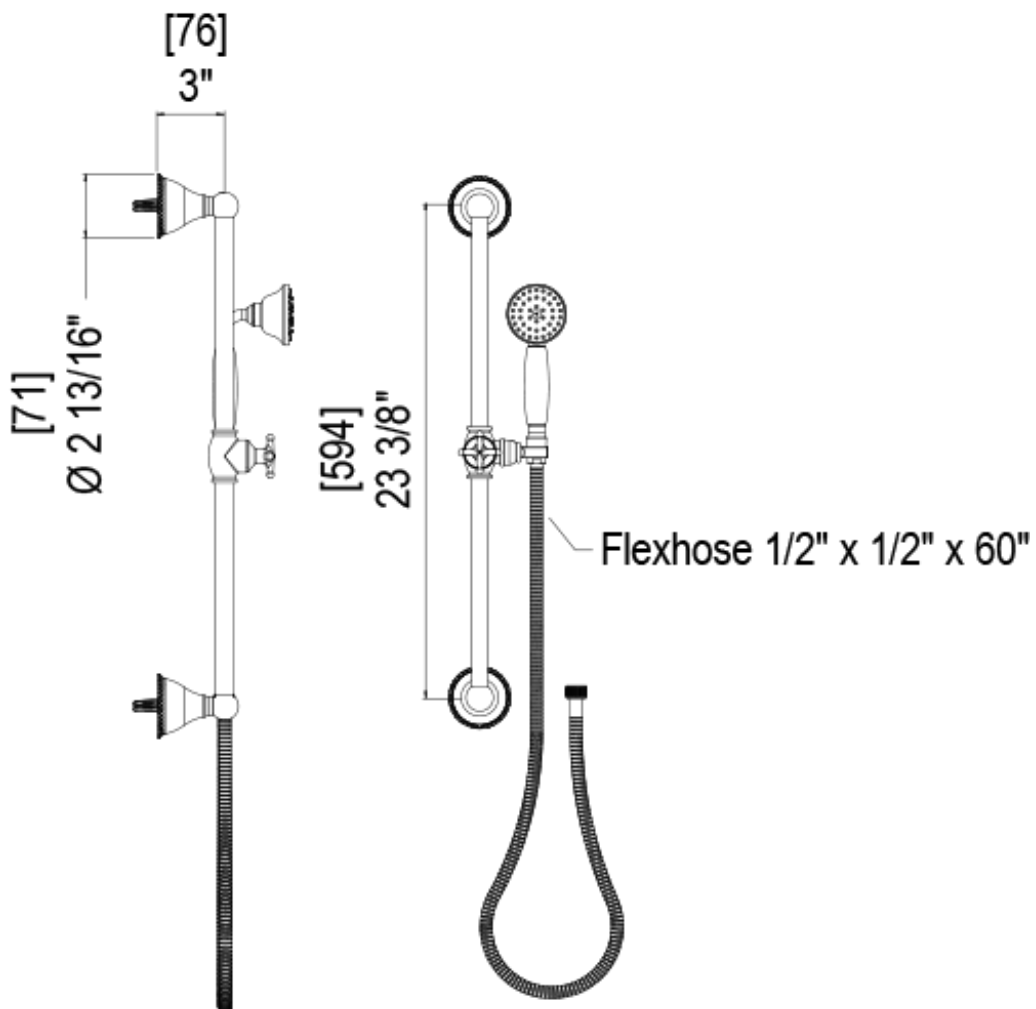

24ETLCHCH

Specifications

TEMPERATURE CONTROL VALVE WITH STOPS TRIM ONLY

THREE WAY DIVERTER WITH SHUT-OFFS IN BETWEEN FUNCTIONS TRIM ONLY

ADJUSTABLE SLIDE BAR WITH HAND HELD SHOWER ASSEMBLY

INTEGRAL SUPPLY WITH 1/2" NPT X 1/2" NPSM X 3" NIPPLE

8" SHOWER HEAD WITH WALL MOUNT 12" SHOWER ARM & FLANGE

WALL MOUNT TUB SPOUT