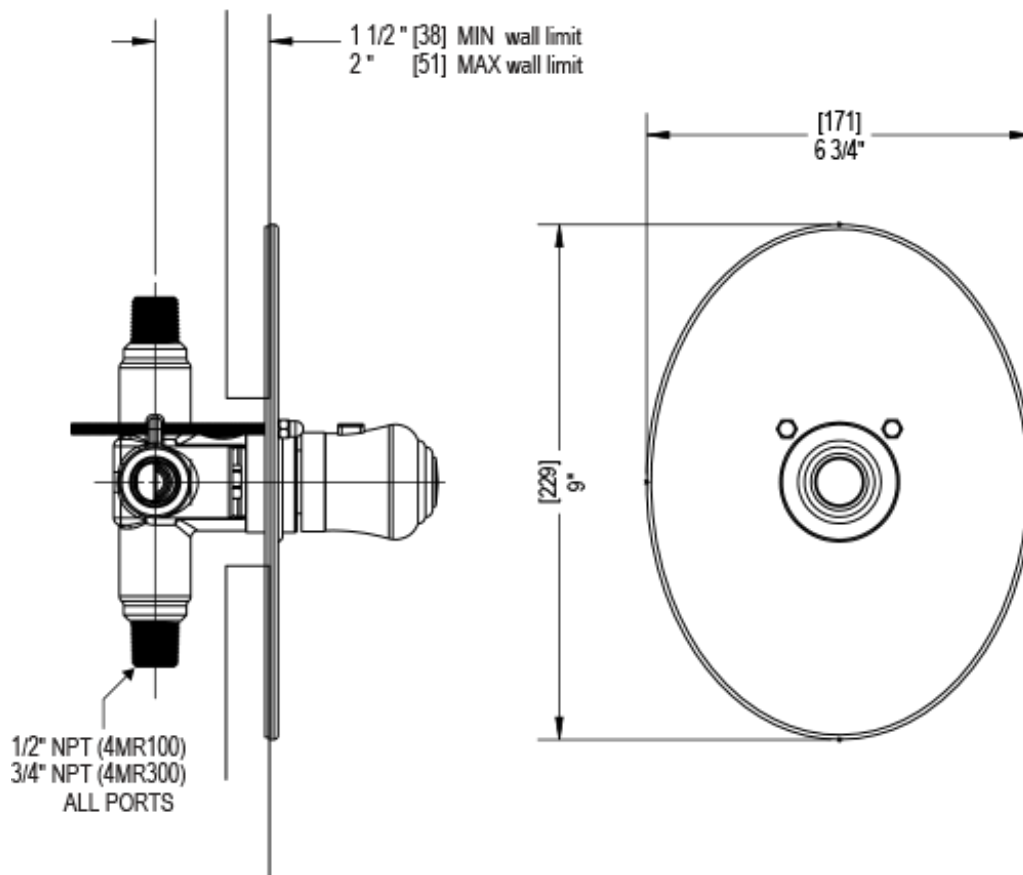

24ETLCHCH

Specifications

TEMPERATURE CONTROL VALVE WITH STOPS TRIM ONLY

THREE WAY DIVERTER WITH SHUT-OFFS IN BETWEEN FUNCTIONS TRIM ONLY

ADJUSTABLE SLIDE BAR WITH HAND HELD SHOWER ASSEMBLY

INTEGRAL SUPPLY WITH 1/2" NPT X 1/2" NPSM X 3" NIPPLE

8" SHOWER HEAD WITH WALL MOUNT 12" SHOWER ARM & FLANGE

WALL MOUNT TUB SPOUT