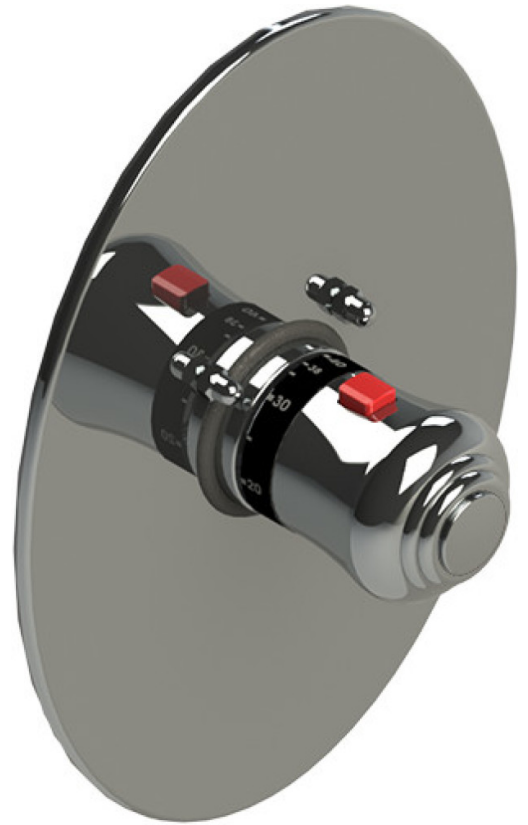

24ETLCHCH

Specifications

TEMPERATURE CONTROL VALVE WITH STOPS TRIM ONLY

THREE WAY DIVERTER WITH SHUT-OFFS IN BETWEEN FUNCTIONS TRIM ONLY

ADJUSTABLE SLIDE BAR WITH HAND HELD SHOWER ASSEMBLY

INTEGRAL SUPPLY WITH 1/2" NPT X 1/2" NPSM X 3" NIPPLE

8" SHOWER HEAD WITH WALL MOUNT 12" SHOWER ARM & FLANGE

WALL MOUNT TUB SPOUT