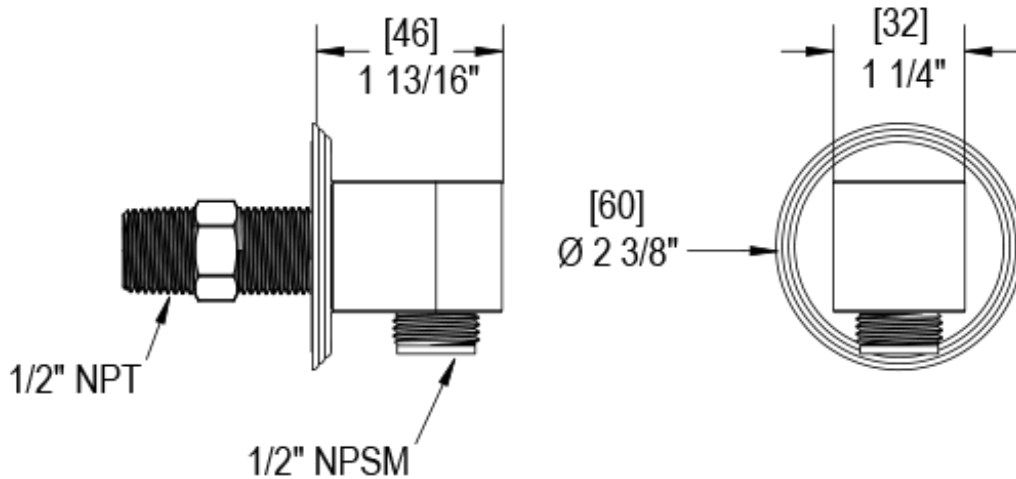

20ETLCHCH Specifications

TEMPERATURE CONTROL VALVE WITH STOPS & TWO WAY DIVERTER WITH SHUT-OFF TRIM ONLY

ADJUSTABLE SLIDE BAR WITH HAND HELD SHOWER ASSEMBLY

INTEGRAL SUPPLY WITH 1/2" NPT X 1/2" NPSM X 3" NIPPLE

3 FUNCTION SHOWER HEAD WITH 8" SHOWER ARM & FLANGE