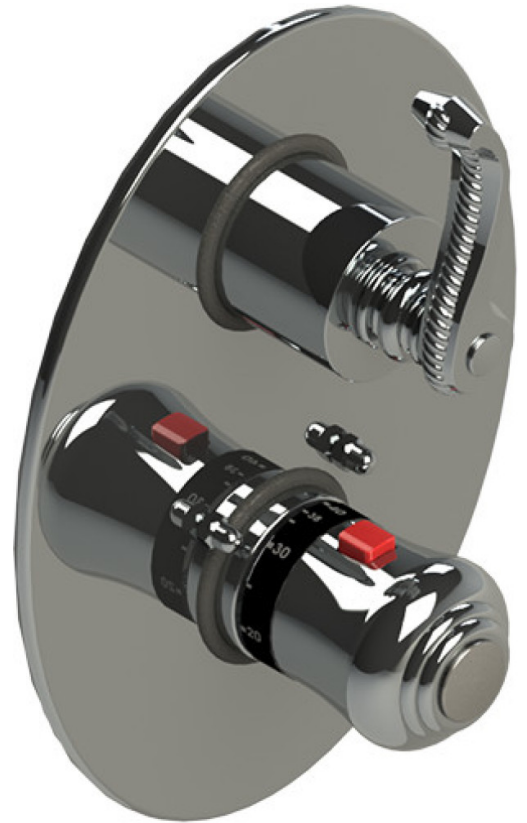

20ETLCHCH Specifications

TEMPERATURE CONTROL VALVE WITH STOPS & TWO WAY DIVERTER WITH SHUT-OFF TRIM ONLY

ADJUSTABLE SLIDE BAR WITH HAND HELD SHOWER ASSEMBLY

INTEGRAL SUPPLY WITH 1/2" NPT X 1/2" NPSM X 3" NIPPLE

3 FUNCTION SHOWER HEAD WITH 8" SHOWER ARM & FLANGE