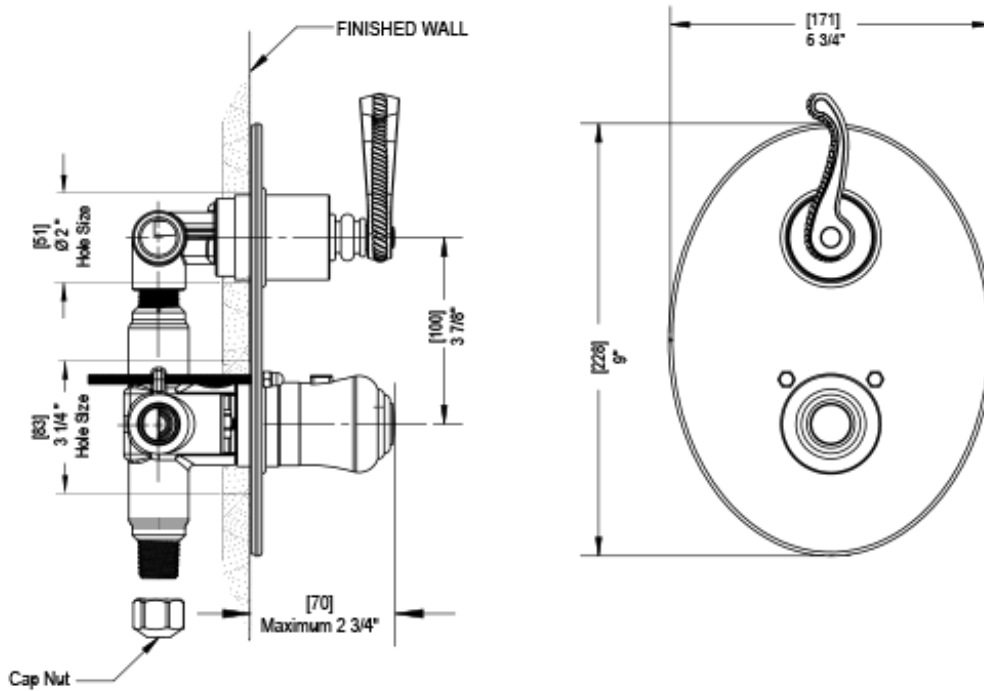

20ETLCHCH Specifications

TEMPERATURE CONTROL VALVE WITH STOPS & TWO WAY DIVERTER WITH SHUT-OFF TRIM ONLY

ADJUSTABLE SLIDE BAR WITH HAND HELD SHOWER ASSEMBLY

INTEGRAL SUPPLY WITH 1/2" NPT X 1/2" NPSM X 3" NIPPLE

3 FUNCTION SHOWER HEAD WITH 8" SHOWER ARM & FLANGE