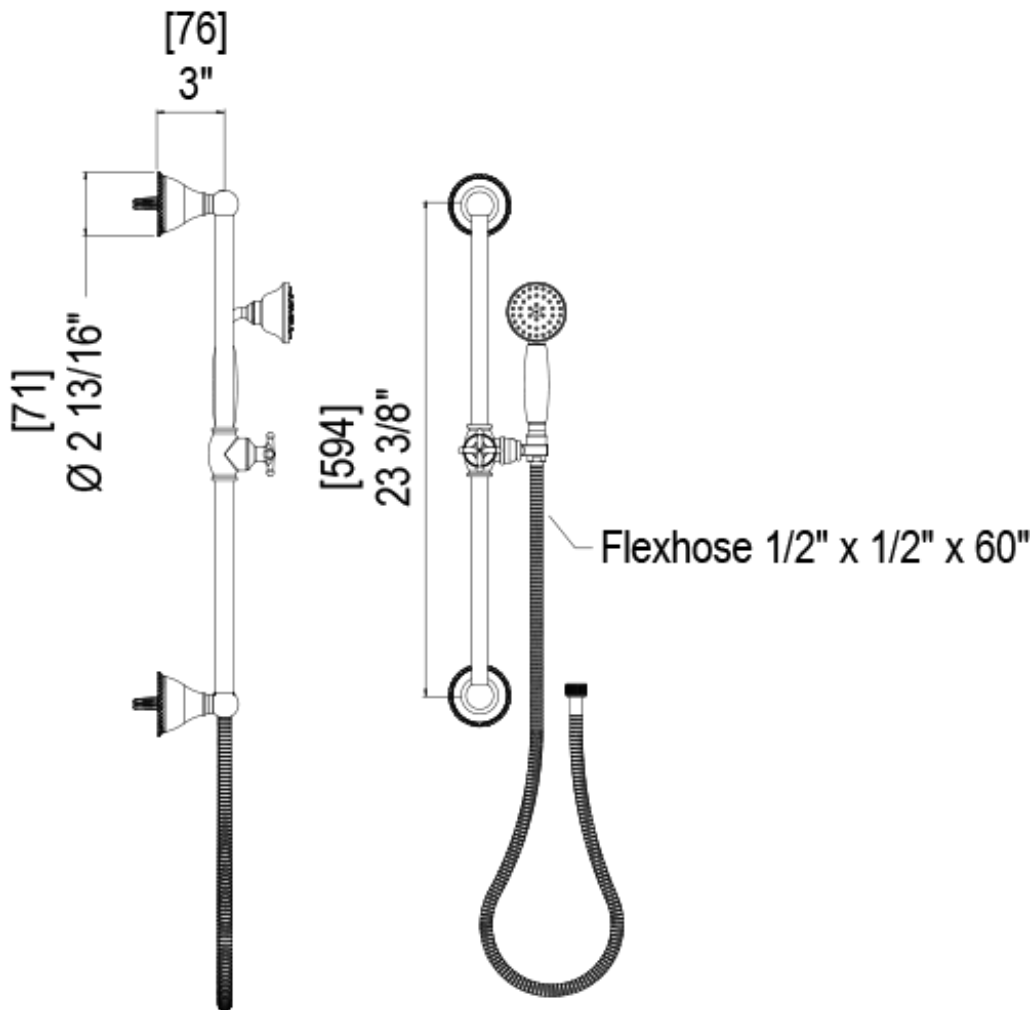

20ETLCHCH Specifications

TEMPERATURE CONTROL VALVE WITH STOPS & TWO WAY DIVERTER WITH SHUT-OFF TRIM ONLY

ADJUSTABLE SLIDE BAR WITH HAND HELD SHOWER ASSEMBLY

INTEGRAL SUPPLY WITH 1/2" NPT X 1/2" NPSM X 3" NIPPLE

3 FUNCTION SHOWER HEAD WITH 8" SHOWER ARM & FLANGE