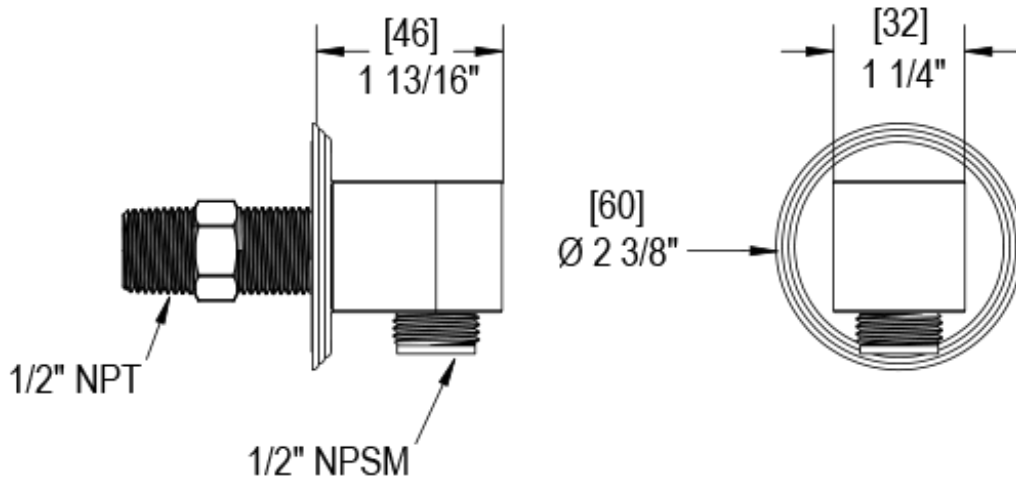

21ETLCHCH Specifications

TEMPERATURE CONTROL VALVE WITH STOPS & TWO WAY DIVERTER WITH SHUT-OFF TRIM ONLY

ADJUSTABLE SLIDE BAR WITH HAND HELD SHOWER ASSEMBLY

INTEGRAL SUPPLY WITH 1/2" NPT X 1/2" NPSM X 3" NIPPLE

8" SHOWER HEAD WITH WALL MOUNT 12" SHOWER ARM & FLANGE