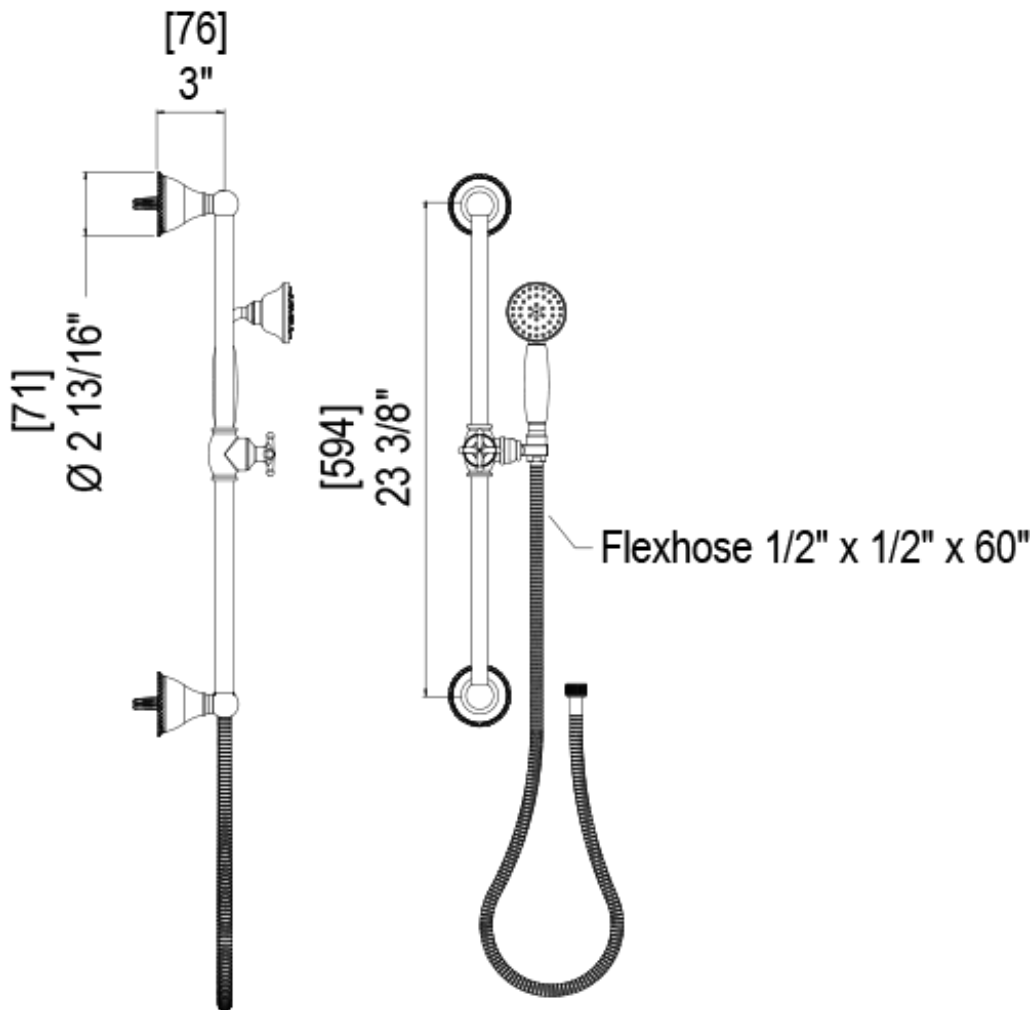

21ETLCHCH Specifications

TEMPERATURE CONTROL VALVE WITH STOPS & TWO WAY DIVERTER WITH SHUT-OFF TRIM ONLY

ADJUSTABLE SLIDE BAR WITH HAND HELD SHOWER ASSEMBLY

INTEGRAL SUPPLY WITH 1/2" NPT X 1/2" NPSM X 3" NIPPLE

8" SHOWER HEAD WITH WALL MOUNT 12" SHOWER ARM & FLANGE