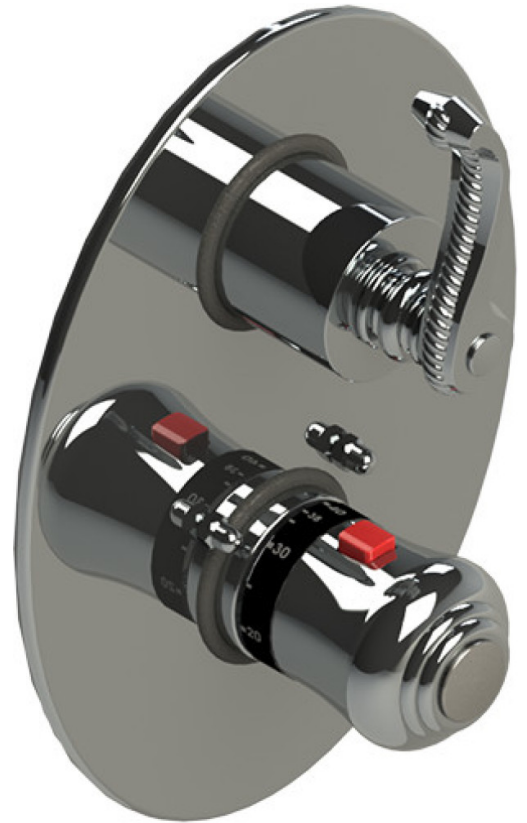

21ETLCHCH Specifications

TEMPERATURE CONTROL VALVE WITH STOPS & TWO WAY DIVERTER WITH SHUT-OFF TRIM ONLY

ADJUSTABLE SLIDE BAR WITH HAND HELD SHOWER ASSEMBLY

INTEGRAL SUPPLY WITH 1/2" NPT X 1/2" NPSM X 3" NIPPLE

8" SHOWER HEAD WITH WALL MOUNT 12" SHOWER ARM & FLANGE