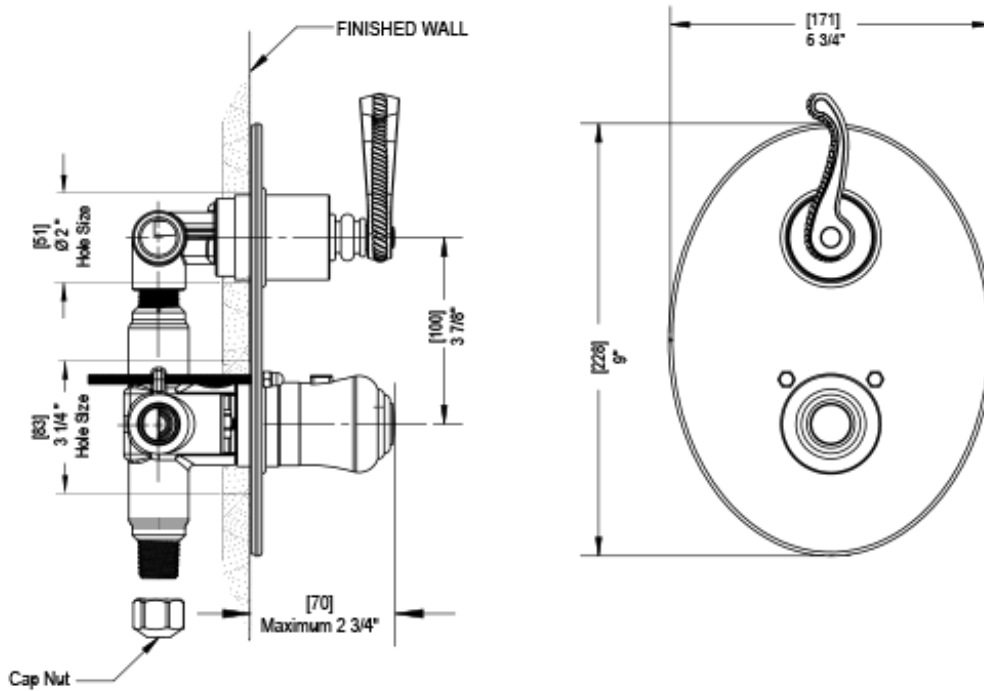

21ETLCHCH Specifications

TEMPERATURE CONTROL VALVE WITH STOPS & TWO WAY DIVERTER WITH SHUT-OFF TRIM ONLY

ADJUSTABLE SLIDE BAR WITH HAND HELD SHOWER ASSEMBLY

INTEGRAL SUPPLY WITH 1/2" NPT X 1/2" NPSM X 3" NIPPLE

8" SHOWER HEAD WITH WALL MOUNT 12" SHOWER ARM & FLANGE