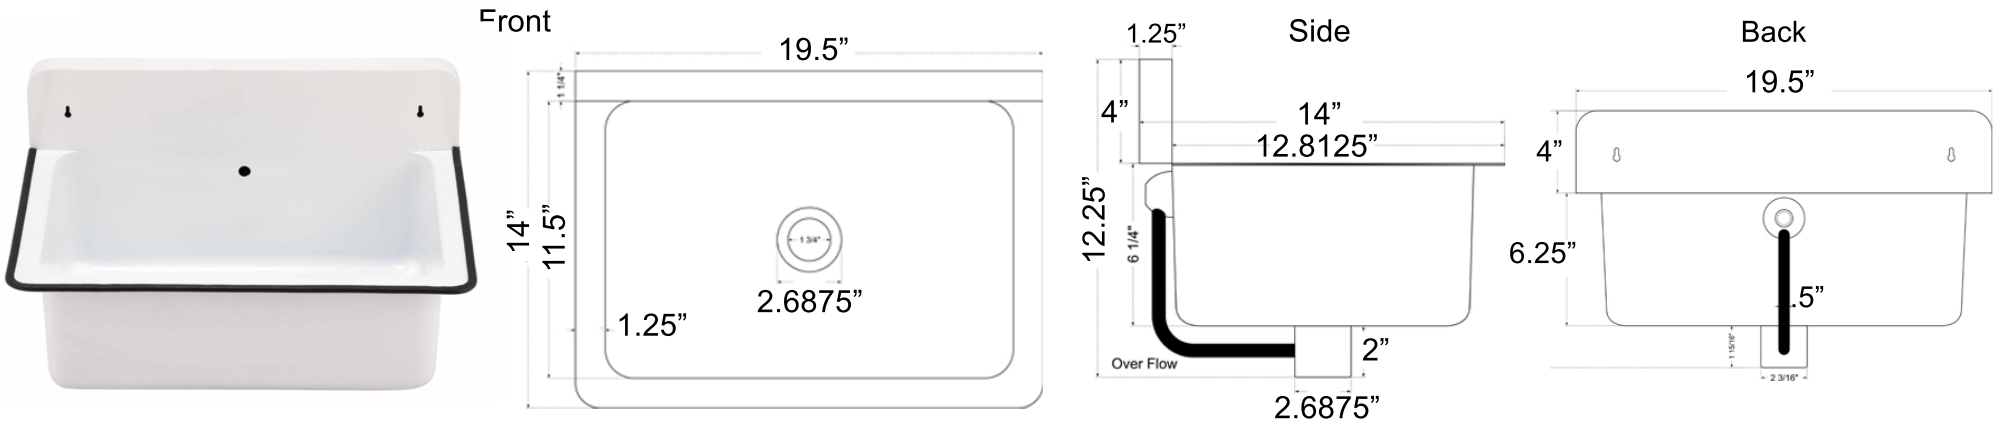

Anchor Collection

Wallmount Iron Bucket Sink - With Overflow

Nantucket
S I N K S

model:
NS-ACBSOF-WW

www.NantucketSinksUSA.com
info@nantucketsinksusa.com

OVERALL DIMENSIONS	INTERIOR BOWL	BOWL DEPTH	DRAIN OPENING	MOUNTING HARDWARE
19.5" x 14" x 12.25"	17" x 11.5"	6.25"	1.75"	2 INCLUDED SCREWS

FEATURES:

- Durable Iron construction
- Powder-coated finish
- Has integral metal overflow
- Hand cut - tolerance +/- .5"
- Includes mounting hardware
- 4" high back splash
- No pre-cut faucet hole(s)
- Drain and Faucet are not included with sink
- Takes standard umbrella drain with overflow