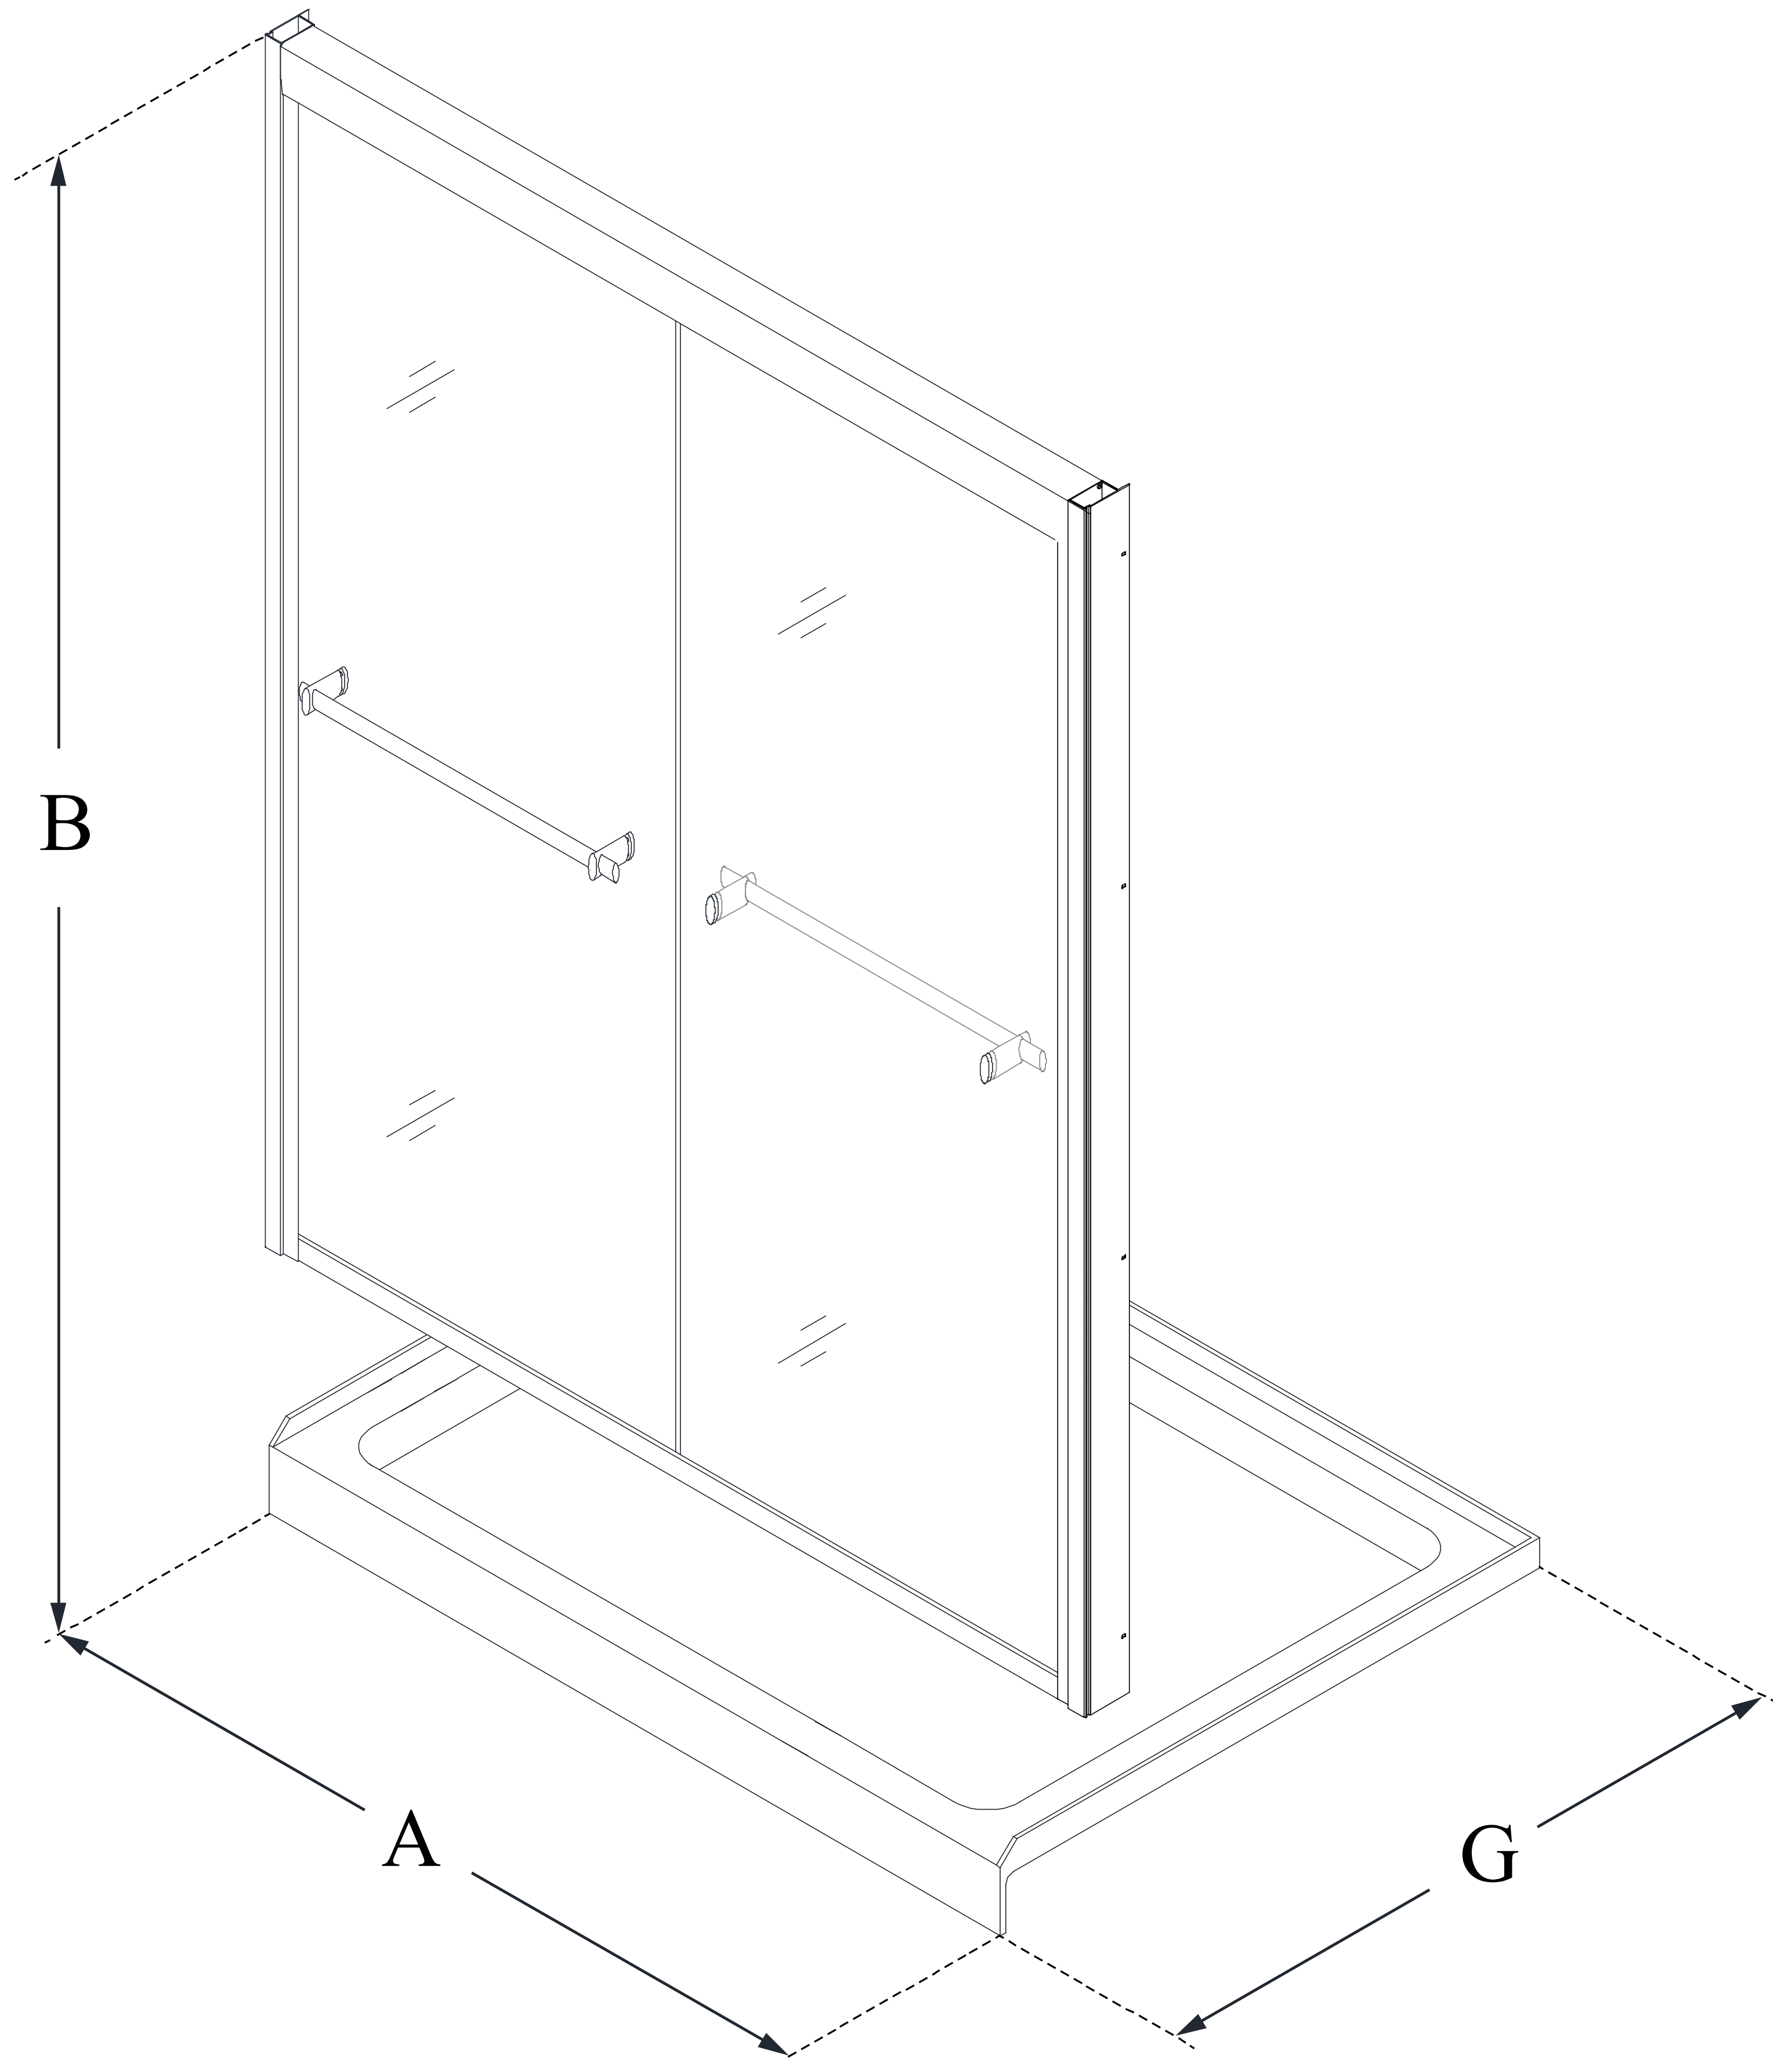

## **DUET**

DreamLine Duet 30 in. D x 60 in.  
W x 74 3/4 in. H Bypass Sliding  
Shower Door and SlimLine  
Shower Base Kit

### **KIT CONTENTS:**

- SHOWER DOOR
- SHOWER BASE

### **CONFIGURATION DIMENSIONS:**

**A: 60 in.**

KIT WIDTH

**B: 74 3/4 in.**

KIT HEIGHT

**G: 30 in.**

KIT DEPTH

### **AVAILABLE DRAIN LOCATIONS:**

- CENTER
- LEFT
- RIGHT

For precise drain location, please refer to the  
included base technical drawing

DreamLine reserves the right to update or modify the hardware or materials pictured  
without prior notice for the purpose of product improvement and customer satisfaction.