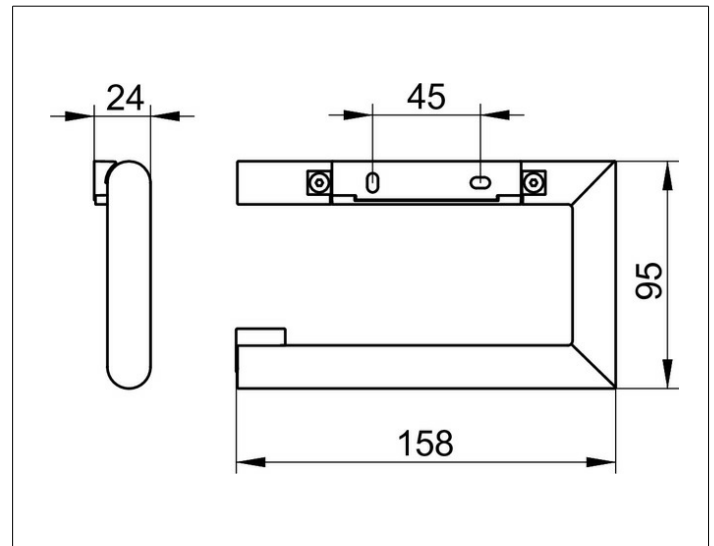

Collection REVA

12862010000 Toilet paper holder

PRODUCT

DRAWING

PRODUCT ATTRIBUTES

open form
for 100/120 mm wide paper rolls

SURFACE

chrome-plated

SPECIFICATIONS

KEUCO COLLECTION REVA - Toilet paper holder, open form - 12862010000

The perfect fit - The practical little helpers.

Perfection in detail - The one that connects Combination of design and function - For 100/120 mm wide paper rolls

Width / ø : 158 mm - Height: 95 mm - Dimension: 24 mm

Material: Metal

Surface: chrome

The product can be screwed or glued - concealed fastening - including corrosion-free fastening material

Optional glue set

Glue set no. 8 with wall element - Art.no.glueset 4994000800

Articlenumber: 12862010000