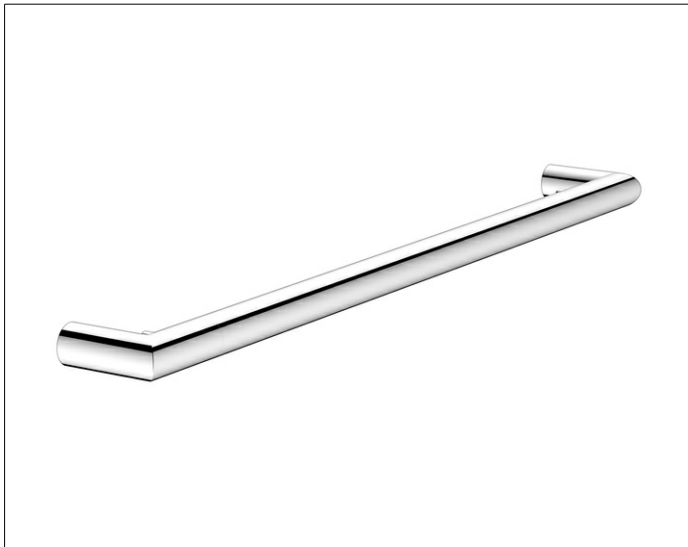

Collection REVA

12801010600 Towel rail

PRODUCT