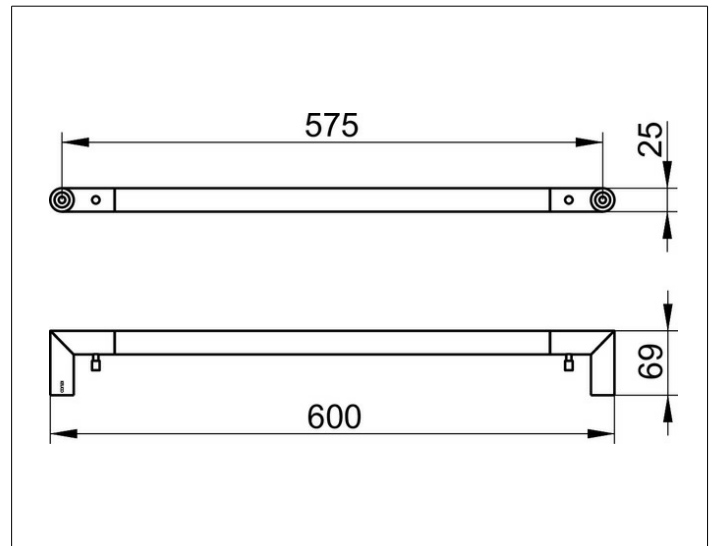

DRAWING

PRODUCT ATTRIBUTES

with integrated hook

SURFACE

chrome-plated

DIMENSION

600 mm

SPECIFICATIONS

KEUCO COLLECTION REVA - Towel rail 600mm - 12801010600

The perfect fit - The practical little helpers.

Perfection in detail - The one that connects Combination of design and function - With integrated hook

Width / $\varnothing$: 600 mm - Height: 25 mm - Dimension: 69 mm

Axis dimension : 575 mm

Material: Metall

Surface: chrome

The product can be screwed or glued - concealed fastening - including corrosion-free fastening material

Optional glue set

2 x Glue set no. 5 with rosette - Art.no.glueset 4994000501

Articlenumber: 12801010600