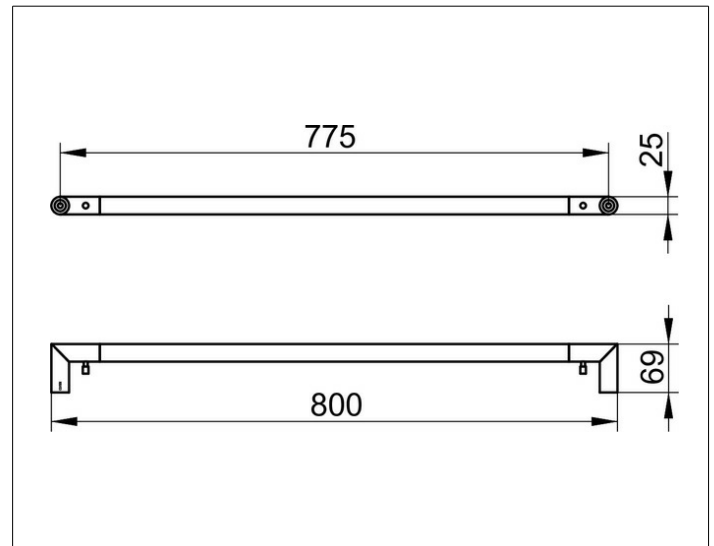

DRAWING

PRODUCT ATTRIBUTES

with integrated hook

SURFACE

black matt

DIMENSION

800 mm

SPECIFICATIONS

KEUCO COLLECTION REVA - Towel rail 800mm - 12801370800

Powerful accents

Perfection in detail - The one that connects Combination of design and function - With integrated hook

Width / $\varnothing$: 800 mm - Height: 25 mm - Dimension: 69 mm

Axis dimension : 775 mm

Material: Metal

Surface: black matt

The product can be screwed or glued - Concealed fastening - Including corrosion-free fastening material

Optional glue set

2 x Glue set no. 5 with rosette - Art.no.glueset 4994370501

Articlenumber: 12801370800