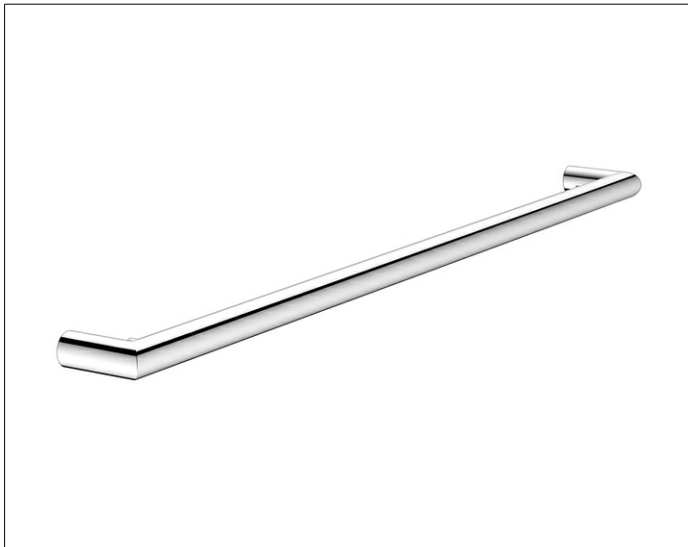

Collection REVA

12801370800 Towel rail

PRODUCT