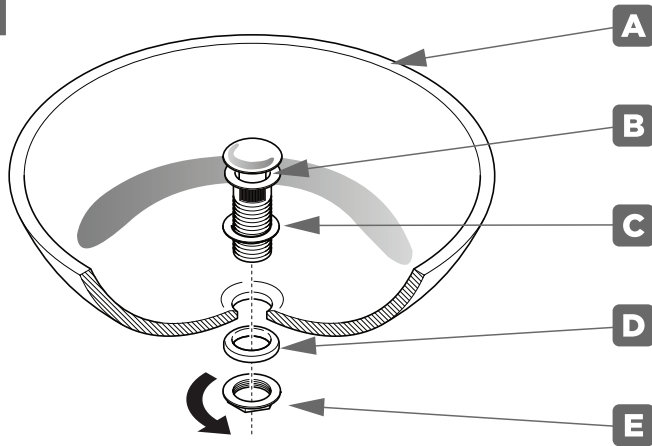

FPU1140

Pop-Up Drain with Overflow

INSTALLATION GUIDE

DIMENSIONS:

FEATURES:

- Pop-up Body with Overflow included.
- Pop-up Cap in Chrome or Brushed Nickel included.
- For sinks with Overflow.
- Solid Brass Body.
- Drain Size 1-1/4".
- Manufactured from 100% Lead-Free Brass.
- All rubber gaskets required for the installation are included with the kit.

NOTE: ALL DIMENSIONS & SPECIFICATIONS ARE APPROXIMATE AND SUBJECT TO CHANGE WITHOUT NOTICE.

POP-UP INSTALLATION INSTRUCTIONS

PARTS LIST

1

2

3

FPU1140

POP-UP DRAIN