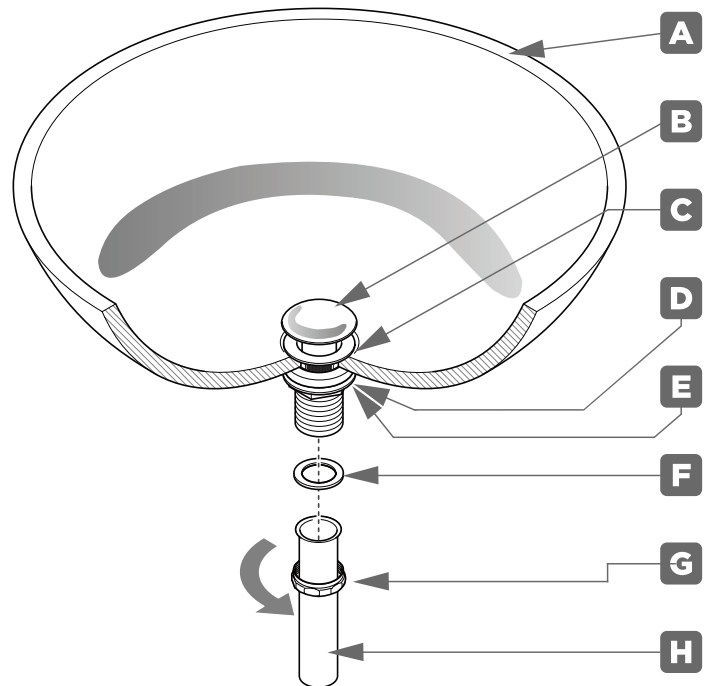

FPU1140

Pop-Up Drain with Overflow

INSTALLATION GUIDE

DIMENSIONS:

FEATURES:

- Pop-up Body with Overflow included.
- Pop-up Cap in Chrome or Brushed Nickel included.
- For sinks with Overflow.
- Solid Brass Body.
- Drain Size 1-1/4".
- Manufactured from 100% Lead-Free Brass.
- All rubber gaskets required for the installation are included with the kit.

NOTE: ALL DIMENSIONS & SPECIFICATIONS ARE APPROXIMATE AND SUBJECT TO CHANGE WITHOUT NOTICE.

POP-UP INSTALLATION INSTRUCTIONS

PARTS LIST

1

2

3

FPU1140

POP-UP DRAIN