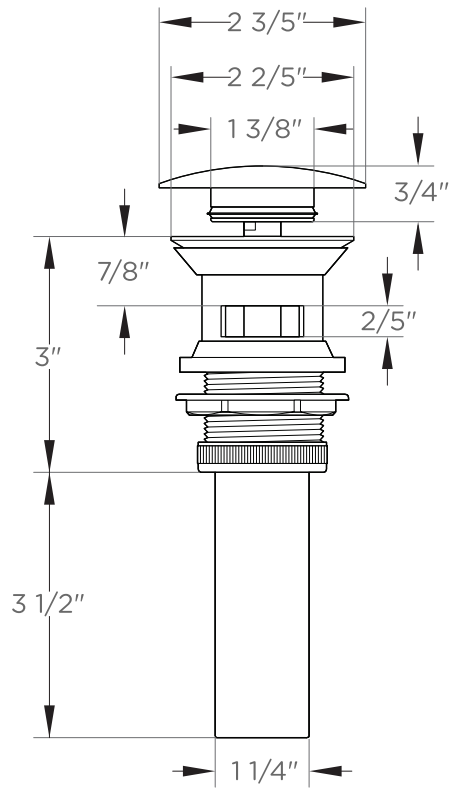

FPU1140

Pop-Up Drain with Overflow

INSTALLATION GUIDE

DIMENSIONS:

FEATURES:

- Pop-up Body with Overflow included.
- Pop-up Cap in Chrome or Brushed Nickel included.
- For sinks with Overflow.
- Solid Brass Body.
- Drain Size 1-1/4".
- Manufactured from 100% Lead-Free Brass.
- All rubber gaskets required for the installation are included with the kit.

NOTE: ALL DIMENSIONS & SPECIFICATIONS ARE APPROXIMATE AND SUBJECT TO CHANGE WITHOUT NOTICE.

POP-UP INSTALLATION INSTRUCTIONS

PARTS LIST

1

2

3

FPU1140

POP-UP DRAIN