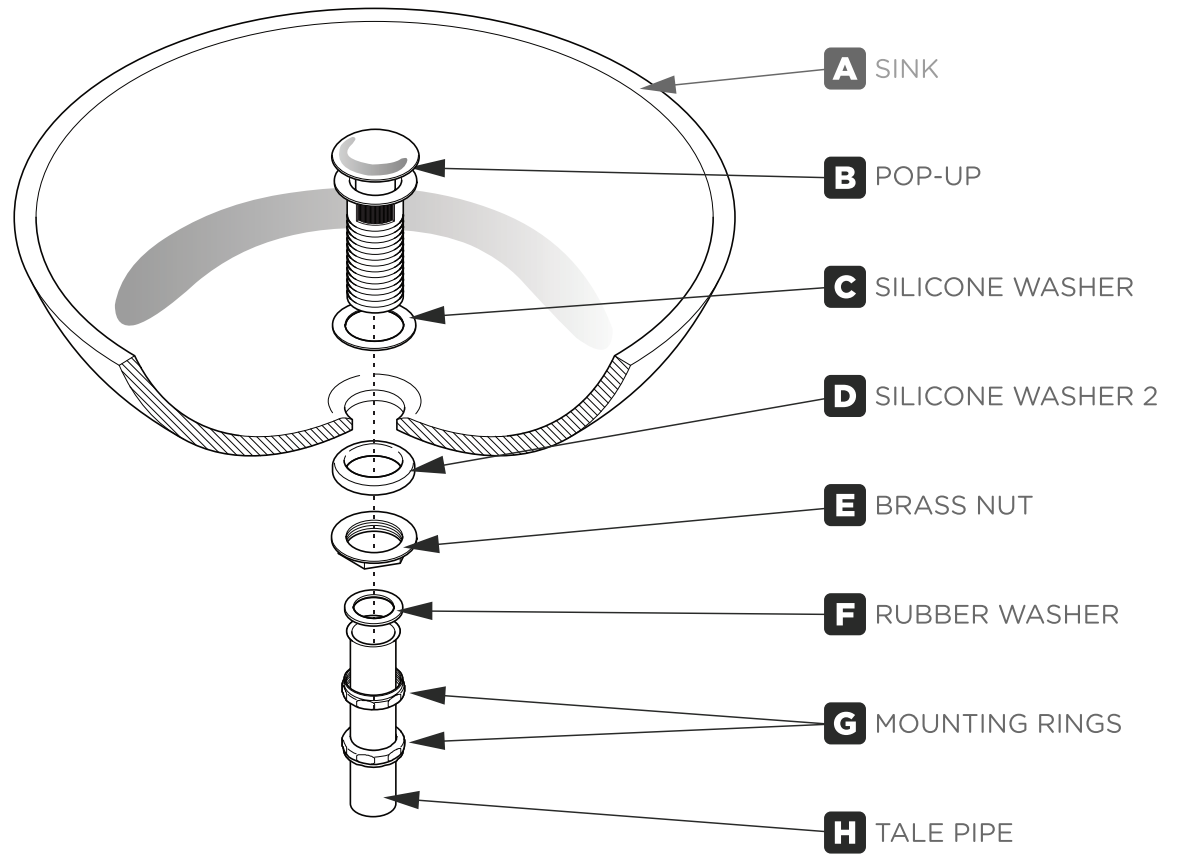

FPU1140

Pop-Up Drain with Overflow

INSTALLATION GUIDE

DIMENSIONS:

FEATURES:

- Pop-up Body with Overflow included.
- Pop-up Cap in Chrome or Brushed Nickel included.
- For sinks with Overflow.
- Solid Brass Body.
- Drain Size 1-1/4".
- Manufactured from 100% Lead-Free Brass.
- All rubber gaskets required for the installation are included with the kit.

NOTE: ALL DIMENSIONS & SPECIFICATIONS ARE APPROXIMATE AND SUBJECT TO CHANGE WITHOUT NOTICE.

POP-UP INSTALLATION INSTRUCTIONS

PARTS LIST

1

2

3

FPU1140

POP-UP DRAIN