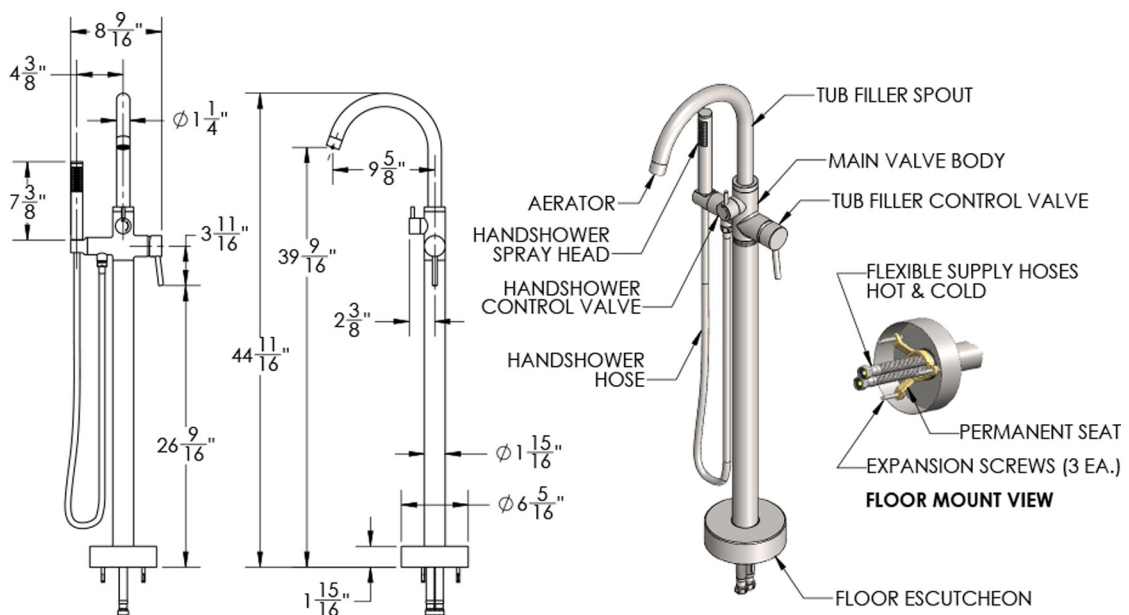

SPECIFICATION DRAWING: