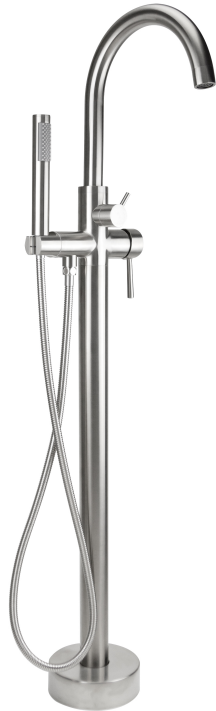

Uptown Contempo Freestanding Tub Filler with Handshower & Handshower Hose

Model #: 9990-FST-

FEATURES:

- All brass freestanding tub filler
- 9 5/8" spout reach center to center, 44 11/16" overall height
- Spout and handshower mount both swivel
- High flow ceramic cartridge
- Flow rate: 14GPM @ 60PSI for tub spout
- ADA compliant lever handles
- Separate control valve for handshower and tub spout
- 9990-FST- includes: Handshower (S456), Handshower hose (3060-DS), Stainless steel braided supply hoses, & Tri-pod bracket
- 9990-FST- not available in: BKN, PCU, PG, ULB, WH, & JACLO=COLOR
- Rough-in Part # 9990-FST-BOX-RGH is required for concrete slab or concealed installation ONLY (sold separately)

AVAILABLE FINISHES:

Polished Chrome (PCH)	Satin Chrome (SC)	Bronze Umber (BU)
Satin Nickel (SN)	Pewter (PEW)	Caramel Bronze (CB)
Polished Nickel (PN)	Antique Brass (AB)	Antique Copper (ACU)
Oil-Rubbed Bronze (ORB)	Polished Brass (PB)	Vintage Bronze (VB)
Satin Brass (SB)	Matte Black (MBK)	Satin Gold (SG)
Satin Cooper (SCU)	Graphite (GPH)	
Aged Unlacquered Brass (AUB)		