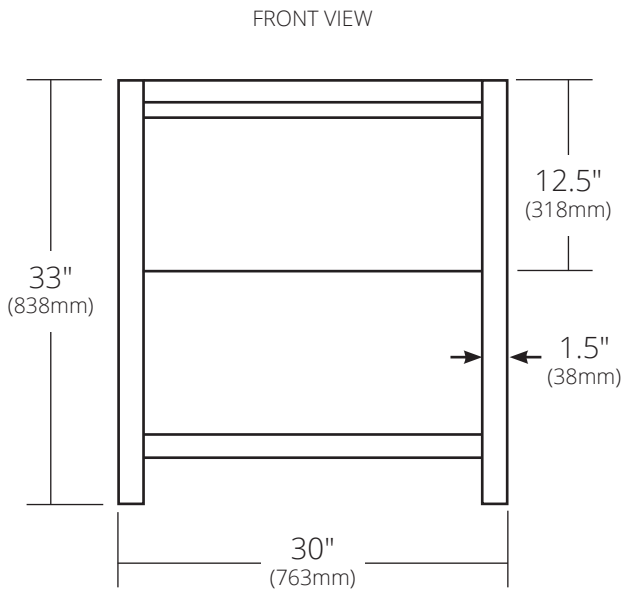

PRODUCT DETAILS

- 30"w x 21.5"d x 33"h (763mm x 546mm x 838mm)
- FSC certified solid oak
- Low-VOC water-resistant finish
- Integrated NativeStone® Ash or Pearl lower shelf
- Vanity Top sold separately
- Full-extension drawer with soft close slides and U-channel for P-Trap. Inside drawer dimension 15.24"w x 22.21"d x 7.08"h (387mm x 564mm x 180mm)

INSTALLATION

- Freestanding vanity base

COORDINATING PRODUCTS

- Solace Mirror
- 30" NativeStone® Vanity Top or 30" Palomar Vanity Top with Integral Sink

IMPORTANT

Do NOT use tape or other adhesives on NativeStone® as it may remove the sealer.

Due to the handcrafted nature of this product, it will vary in finish, texture, and other details. Dimensions may vary up to 1/4" (6mm).

SPECIFICATIONS

30" PALOMAR VANITY TOP WITH INTEGRAL SINK

NativeStone® Collection

PRODUCT DETAILS

- 30.5" x 21.75" x 5.25" OD (775mm x 552mm x 133mm)
- Basin 18" x 12.5" x 4.5" (457mm x 318mm x 114mm)
- 1.75" (43mm) drain opening
- Pre-drilled for 8" (203mm) faucet spread or single faucet hole
- Handcrafted from sustainable NativeStone
- Sealed with NativeStone Shield™