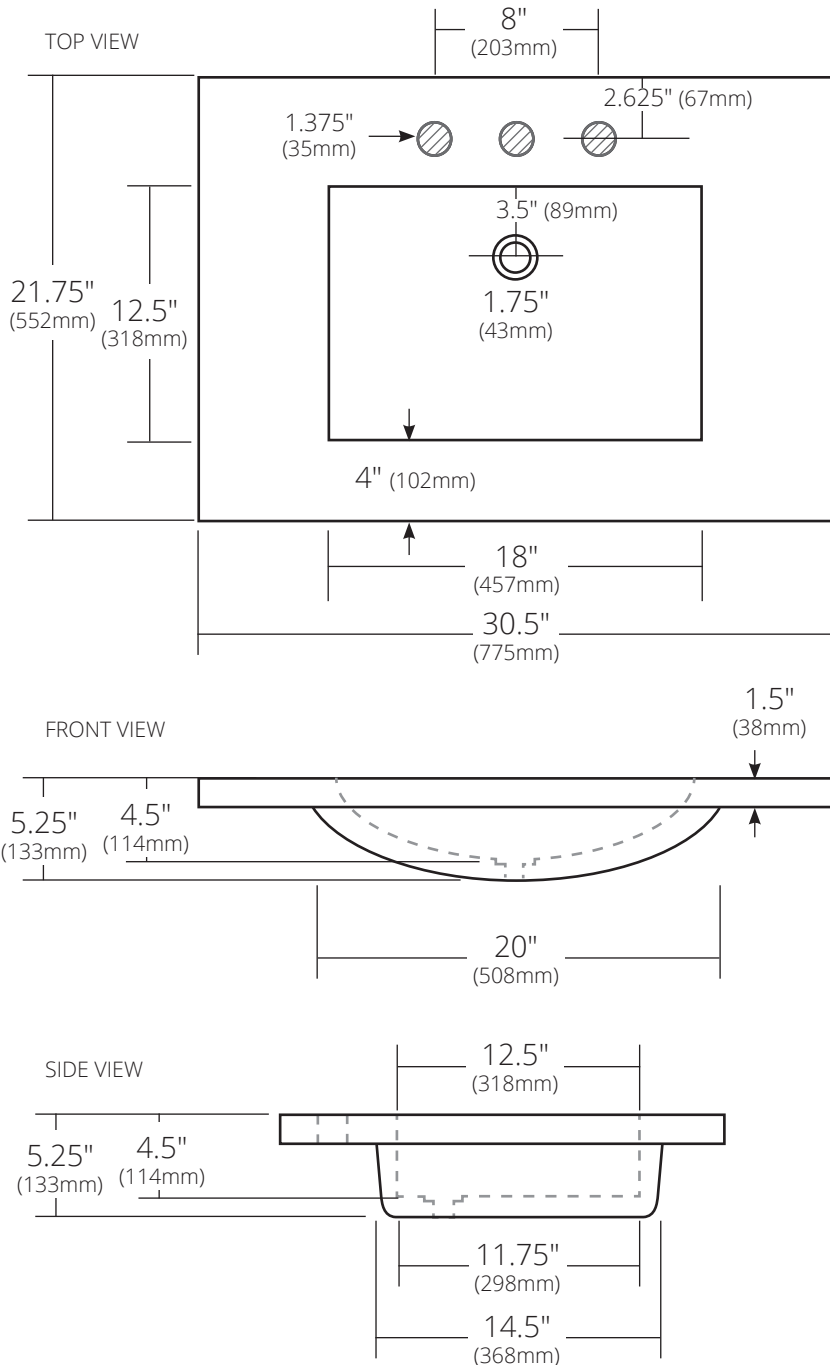

PRODUCT DETAILS

- 30"w x 21.5"d x 33"h (763mm x 546mm x 838mm)
- FSC certified solid oak
- Low-VOC water-resistant finish
- Integrated NativeStone® Ash or Pearl lower shelf
- Vanity Top sold separately
- Full-extension drawer with soft close slides and U-channel for P-Trap. Inside drawer dimension 15.24"w x 22.21"d x 7.08"h (387mm x 564mm x 180mm)

INSTALLATION

- Freestanding vanity base

COORDINATING PRODUCTS

- Solace Mirror
- 30" NativeStone® Vanity Top or 30" Palomar Vanity Top with Integral Sink

IMPORTANT

Do NOT use tape or other adhesives on NativeStone® as it may remove the sealer.

Due to the handcrafted nature of this product, it will vary in finish, texture, and other details. Dimensions may vary up to 1/4" (6mm).

SPECIFICATIONS

30" PALOMAR VANITY TOP WITH INTEGRAL SINK

NativeStone® Collection

PRODUCT DETAILS

- 30.5" x 21.75" x 5.25" OD (775mm x 552mm x 133mm)
- Basin 18" x 12.5" x 4.5" (457mm x 318mm x 114mm)
- 1.75" (43mm) drain opening
- Pre-drilled for 8" (203mm) faucet spread or single faucet hole
- Handcrafted from sustainable NativeStone
- Sealed with NativeStone Shield™