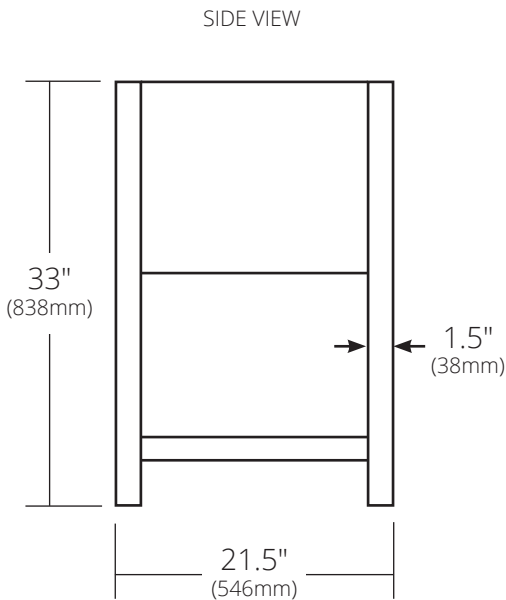

PRODUCT DETAILS

- 30"w x 21.5"d x 33"h (763mm x 546mm x 838mm)
- FSC certified solid oak
- Low-VOC water-resistant finish
- Integrated NativeStone® Ash or Pearl lower shelf
- Vanity Top sold separately
- Full-extension drawer with soft close slides and U-channel for P-Trap. Inside drawer dimension 15.24"w x 22.21"d x 7.08"h (387mm x 564mm x 180mm)

INSTALLATION

- Freestanding vanity base

COORDINATING PRODUCTS

- Solace Mirror
- 30" NativeStone® Vanity Top or 30" Palomar Vanity Top with Integral Sink

IMPORTANT

Do NOT use tape or other adhesives on NativeStone® as it may remove the sealer.

Due to the handcrafted nature of this product, it will vary in finish, texture, and other details. Dimensions may vary up to 1/4" (6mm).

SPECIFICATIONS

30" PALOMAR VANITY TOP WITH INTEGRAL SINK

NativeStone® Collection

PRODUCT DETAILS

- 30.5" x 21.75" x 5.25" OD (775mm x 552mm x 133mm)
- Basin 18" x 12.5" x 4.5" (457mm x 318mm x 114mm)
- 1.75" (43mm) drain opening
- Pre-drilled for 8" (203mm) faucet spread or single faucet hole
- Handcrafted from sustainable NativeStone
- Sealed with NativeStone Shield™