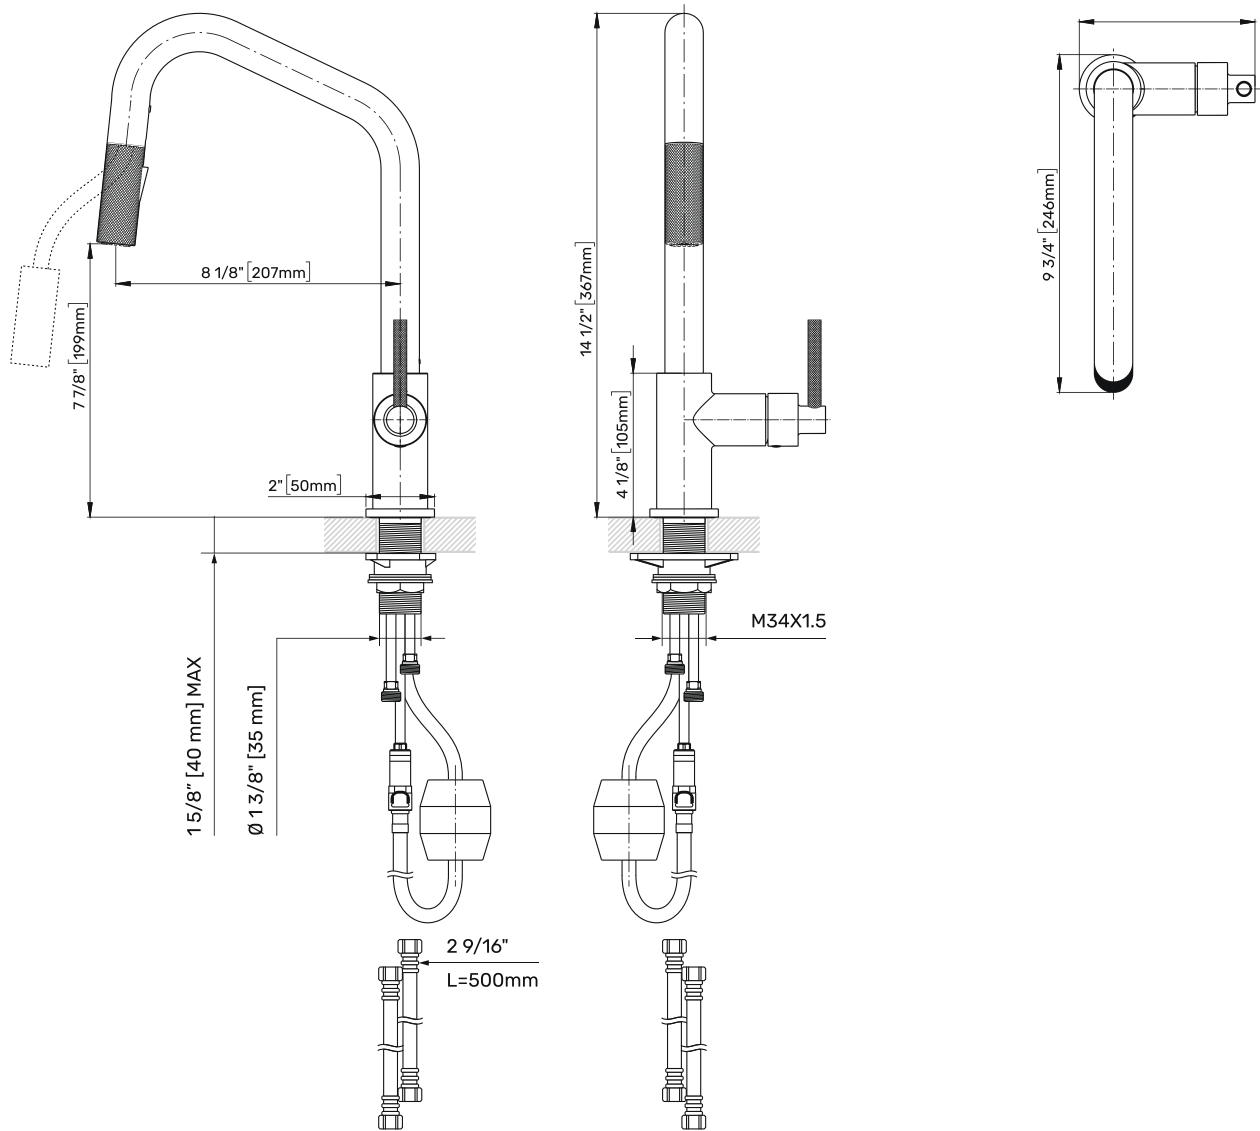

VIGO Utopia Pull-Down Kitchen Faucet

VG02038

PRODUCT FEATURES

- 360° swivel spout
- 1.8 gpm flow rate
- Single-hole installation
- Designed in NYC
- Water pressure tested for industry standard
- Sedal ceramic disc cartridge tested for 500,000 uses
- Thermostable, this faucet is freeze-resistant and pressure resistant up to 362.5 PSI
- Spray face resists mineral buildup and easy to clean
- All mounting hardware and hot/cold waterlines included
- Dual action, pull-down spray head for aerated flow or powerful spray
- All VIGO products are plated in the same facility to ensure consistency in color and finish
- Solid brass construction with premium chrome finish
- Smart handle design moves 90° forward to allow for tighter spaces and delicate backsplashes
- VIGO finishes resist corrosion and tarnishing, exceeding industry durability standards

PACKING LIST

- Faucet Assembly
- Sprayer
- Allen Key
- Two Metal Braided
- Counterweight
- Plastic Holder

MATERIAL

- Housing material: Brass
- Valve material: Ceramic
- VIGO 7-layer coated finish resists corrosion and tarnish, maintaining a pristine look for years to come.

* See website for detailed warranty information.

**Color swatches intended for reference only.

VIGO Utopia Pull-Down Kitchen Faucet
VG02038

| DIMENSIONS | | | |
|---------------|-----------------|----------------------------|---------------------------------------|
| Faucet height | 14 1/2" (367mm) | Pressure | 60 psi |
| Spout reach | 8 1/8" (207mm) | Spout Type | Pull-down |
| Hose length | 30" | Spray mode | Spray & Stream |
| Spout swivel | 360° | Water supply connection | Standard US plumbing 3/8" connections |
| Flow rate | 1.8 gal/min | | |
| Valve body | Brass | Installation compatibility | 1-, 2-, 3- and 4-hole sink |