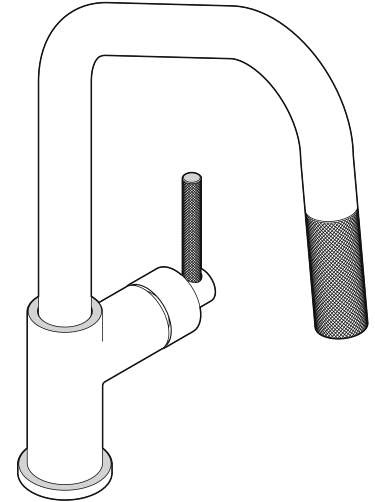

VIGO Utopia Pull-Down Kitchen Faucet

VG02038

PRODUCT FEATURES

- 360° swivel spout
- 1.8 gpm flow rate
- Single-hole installation
- Designed in NYC
- Water pressure tested for industry standard
- Sedal ceramic disc cartridge tested for 500,000 uses
- Thermostable, this faucet is freeze-resistant and pressure resistant up to 362.5 PSI
- Spray face resists mineral buildup and easy to clean
- All mounting hardware and hot/cold waterlines included
- Dual action, pull-down spray head for aerated flow or powerful spray
- All VIGO products are plated in the same facility to ensure consistency in color and finish
- Solid brass construction with premium chrome finish
- Smart handle design moves 90° forward to allow for tighter spaces and delicate backsplashes
- VIGO finishes resist corrosion and tarnishing, exceeding industry durability standards

PACKING LIST

- Faucet Assembly
- Sprayer
- Allen Key
- Two Metal Braided
- Counterweight
- Plastic Holder

MATERIAL

- Housing material: Brass
- Valve material: Ceramic
- VIGO 7-layer coated finish resists corrosion and tarnish, maintaining a pristine look for years to come.

* See website for detailed warranty information.

**Color swatches intended for reference only.

VIGO Utopia Pull-Down Kitchen Faucet
VG02038

| DIMENSIONS | | | |
|---------------|-----------------|----------------------------|---------------------------------------|
| Faucet height | 14 1/2" (367mm) | Pressure | 60 psi |
| Spout reach | 8 1/8" (207mm) | Spout Type | Pull-down |
| Hose length | 30" | Spray mode | Spray & Stream |
| Spout swivel | 360° | Water supply connection | Standard US plumbing 3/8" connections |
| Flow rate | 1.8 gal/min | | |
| Valve body | Brass | Installation compatibility | 1-, 2-, 3- and 4-hole sink |