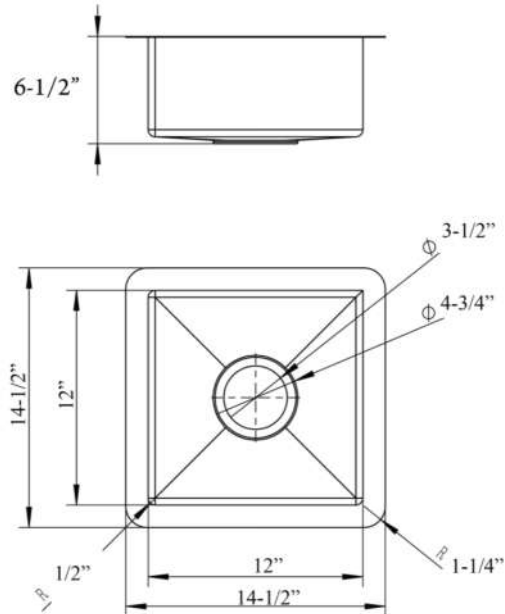

**15" GOLD
RENA
PREP SINK KIT**

Cat. No
PSSSB2060K-GS

garbage disposal not included

W: 14-1/2"
D: 14-1/2"
H: 6-1/2"

***Please do NOT cut hole without
template or actual product.**

Interior Dimensions:

Basin Interior: 12" W x 12" D
Basin Depth: 6-1/8"

Features:

- ▶ Solid 16 gauge stainless steel
- ▶ Single square bowl
- ▶ Coating and pads for sound insulation
- ▶ The interior bowl features a shimmering textured finish
- ▶ Lip is 1-1/4" wide
- ▶ Coated with PVD Gold Finish
- ▶ Includes matching wire grid
- ▶ Includes matching 3-1/2" strainer
- ▶ Gold garbage disposal is available at an additional cost **#55722-GS**

GS Gold Stainless

Dimensions of fixture are nominal and may vary within the range of tolerances established by ANSI Standard A112.19.2. Dimensions and specifications subject to change without notice.