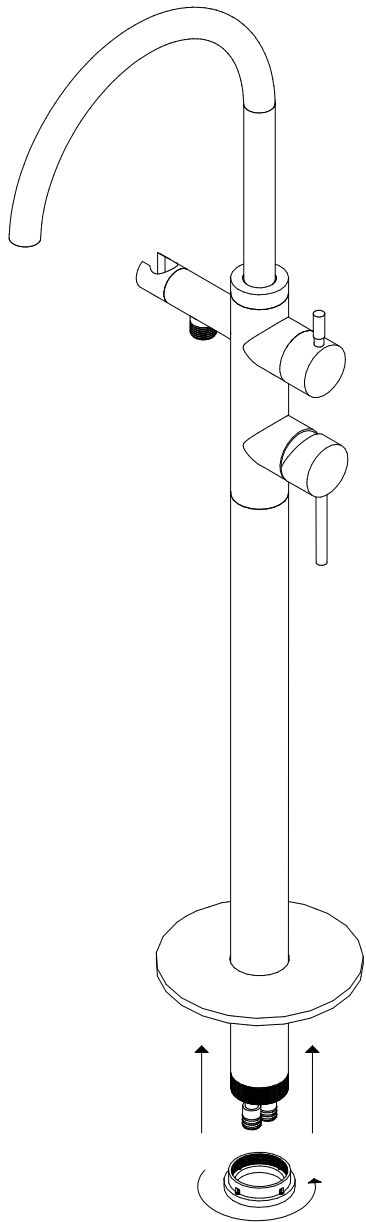

INSTALLATION STEPS

STEP 3