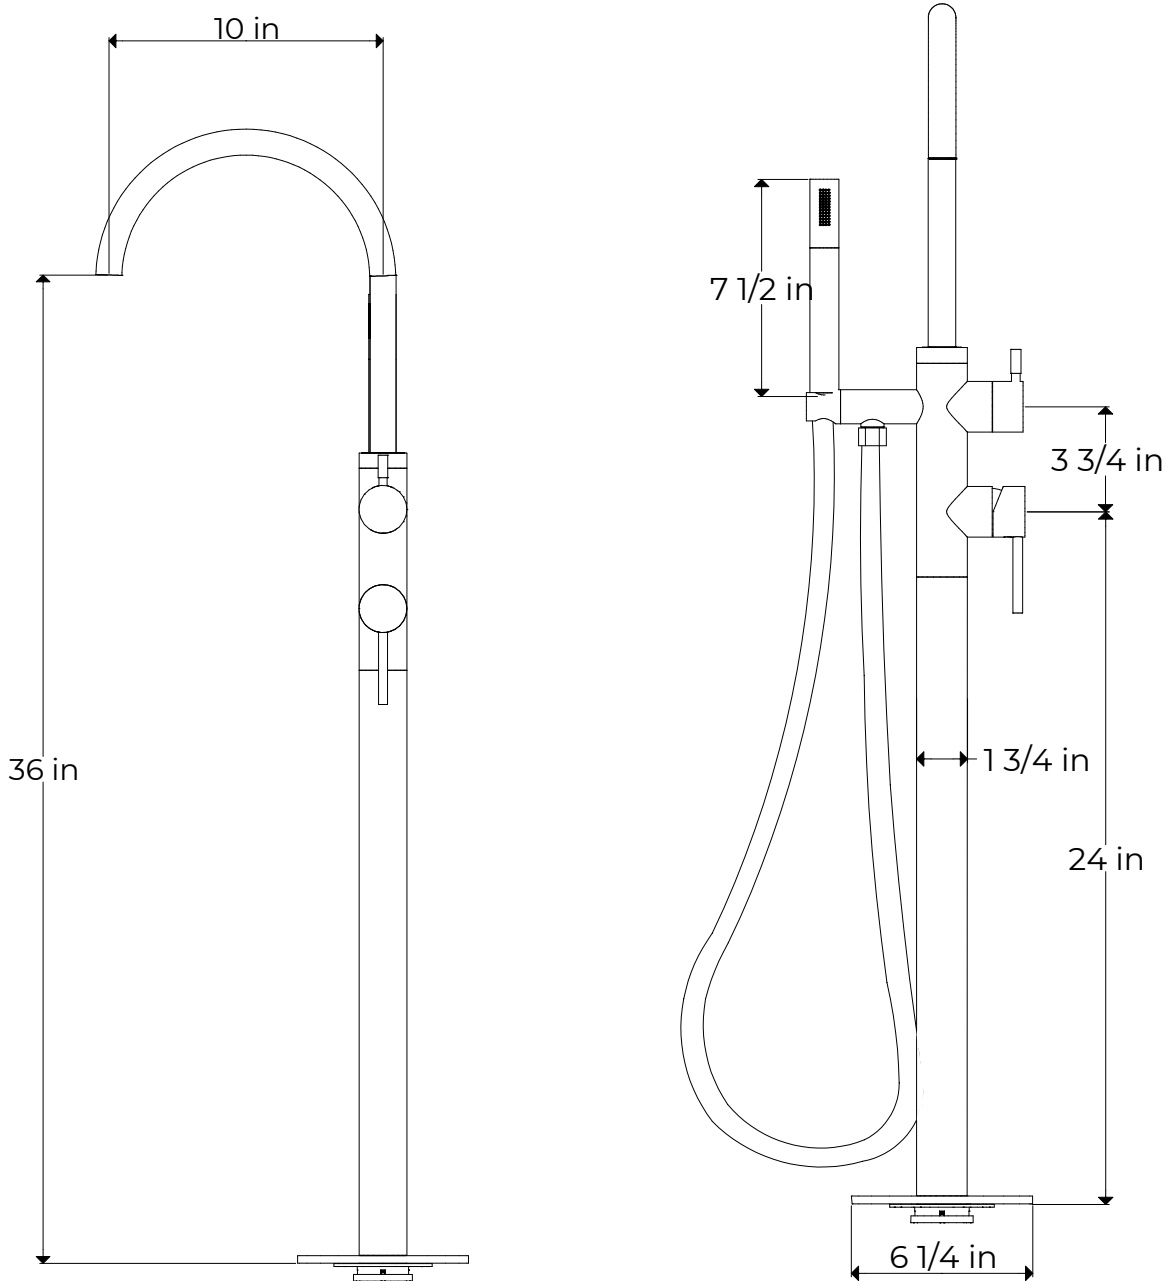

artos®

FS510TK

PRODUCT DIMENSIONS

floor mounted tub filler trim
kit round