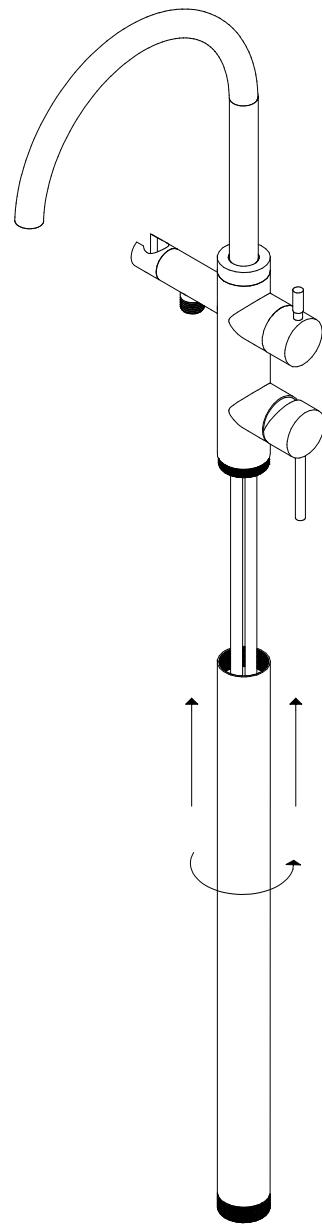

## INSTALLATION GUIDE

floor mounted tub filler trim  
kit round

BRUSHED NICKEL(BN)

CHROME(CH)

BLACK(BK)

SATIN BRASS (SB)

## OPERATING SPECIFICATIONS

floor mounted tub filler trim  
kit round

## PRODUCT DIMENSIONS

floor mounted tub filler trim  
kit round

## FS510TK

floor mounted tub filler trim  
kit round

**STEP 1**

**STEP 2**