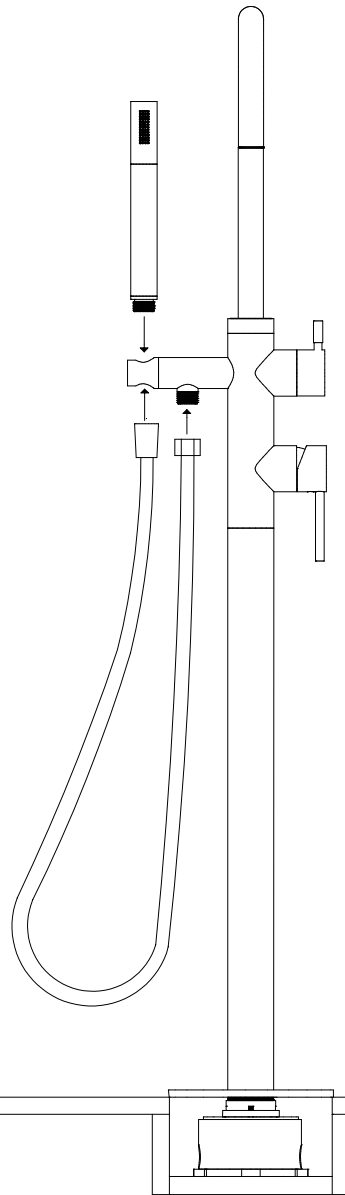

artos®

FS510TK

INSTALLATION STEPS

floor mounted tub filler trim
kit round

STEP 5

STEP 6