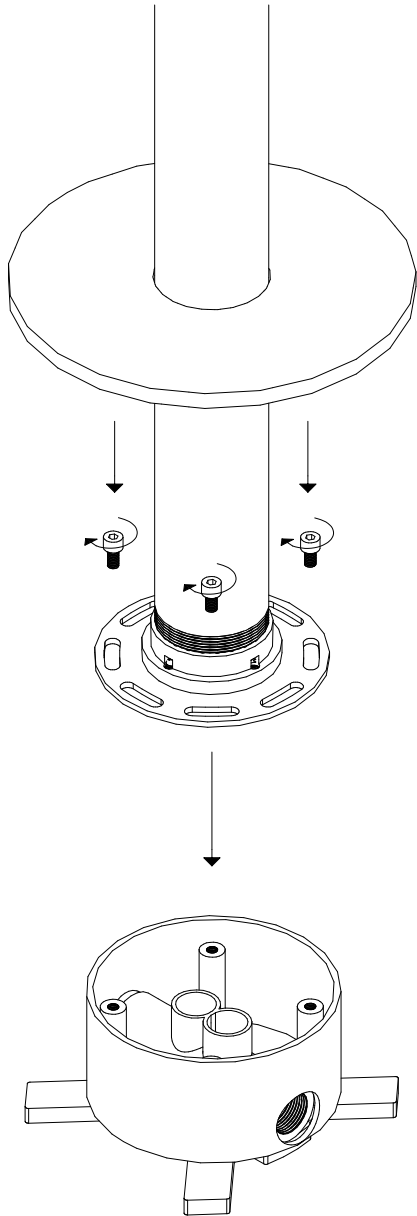

artos®

FS510TK

INSTALLATION STEPS

floor mounted tub filler trim
kit round

STEP 5