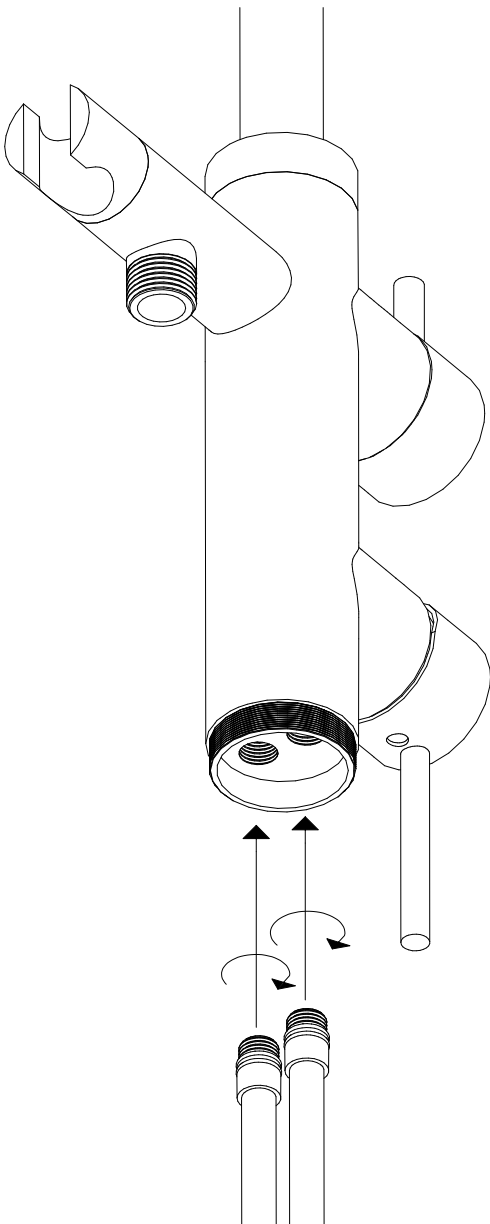

artos®

FS510TK

floor mounted tub filler trim
kit round

STEP 1