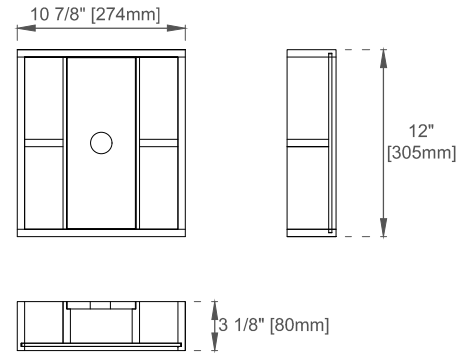

Bamboo Drawer Organizer