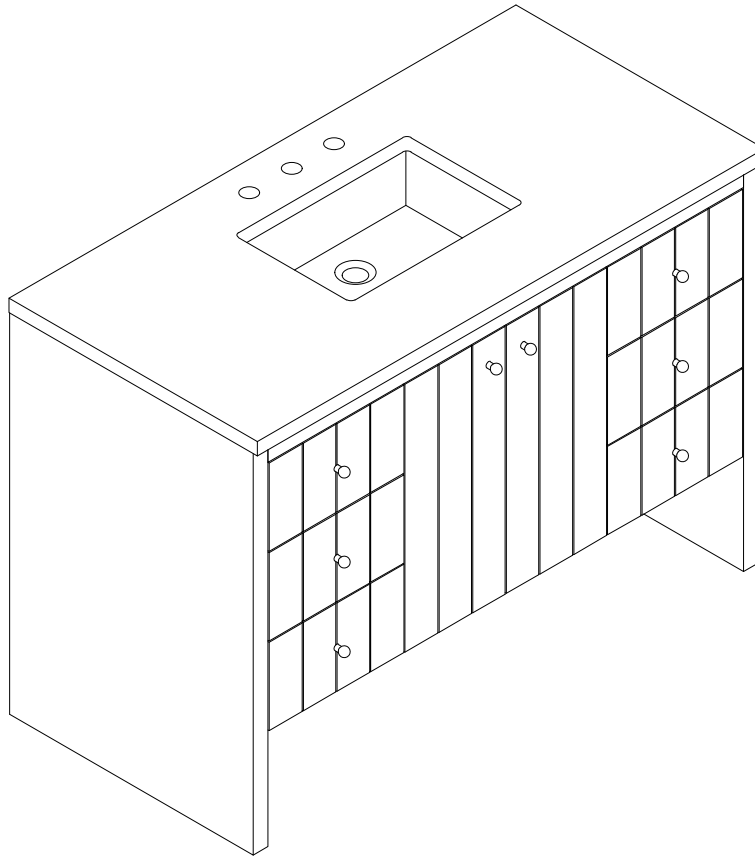

# 48" HUDSON VANITY

**JAMES MARTIN**  
VANITIES™

435-V48-LNO

## Features

Materials

Solids (Species): Ash

Veneers: Flat Cut White Oak

Panels: Plywood

Number of Basins: Single

Vanity Top : Sold Separately - 3cm Top with Sink

Basins Included: No

Number of Doors: Two

Number of Drawers: Six

Number of Tip Outs: No

USB/Power Component:Yes (ETL5011080)

Assembly Required: No

Bamboo Storage Tray: One

Drawer Box Material and Construction: 12mm Plywood/English Dovetail Joinery

## Dimension

Width:47-7/8"

Depth:23-1/8"

Height:33"

Rough-In Height:21-1/2"

Visit website for warranty and installation information  
[www.jamesmartinvanities.com](http://www.jamesmartinvanities.com)

Version:202212