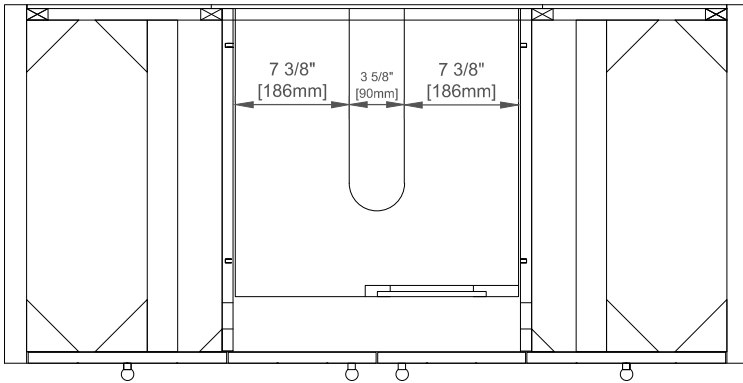

435-V48-LNO