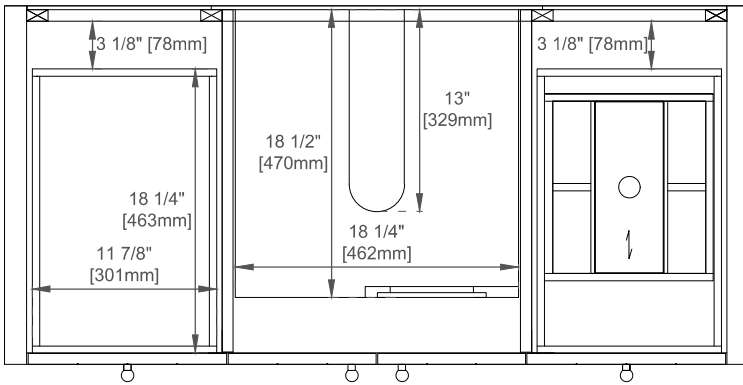

48" HUDSON VANITY

435-V48-LNO

Top View

Diagrams are of cabinets only –James Martin Optional Countertops and sinks are not shown

Visit website for warranty and installation information
www.jamesmartinvanities.com