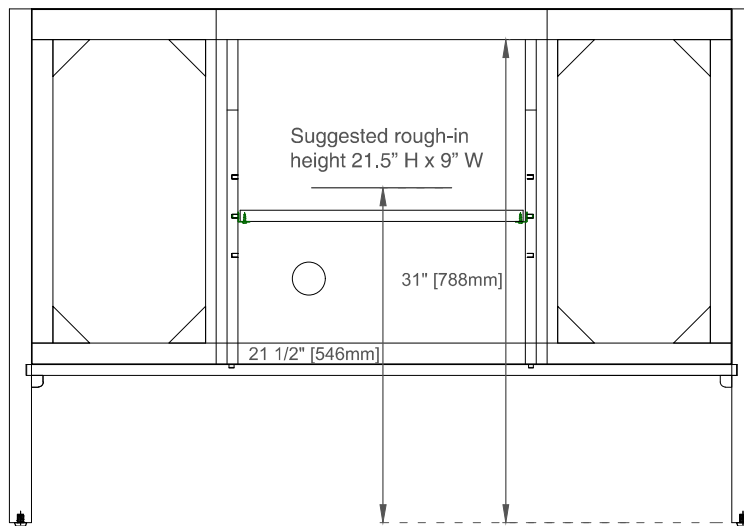

## Dimension

Width:47-7/8"

Depth:23-1/8"

Height:33"

Rough-In Height:21-1/2"

Visit website for warranty and installation information  
[www.jamesmartinvanities.com](http://www.jamesmartinvanities.com)

Version:202212

# 48" HUDSON VANITY

435-V48-LNO

Side View

Side View

Back View

Diagrams are of cabinets only –James Martin Optional Countertops and sinks are not shown

Visit website for warranty and installation information  
[www.jamesmartinvanities.com](http://www.jamesmartinvanities.com)

Version:202212

48" 3cm COUNTERTOPS  
 050-S48  
 080-S48  
 090-S48

**JAMES MARTIN**  
 VANITIES™

080,090 Sereis Tops

050 Quartz Sereis Tops

Visit website for warranty and installation information  
[www.jamesmartinvanities.com](http://www.jamesmartinvanities.com)