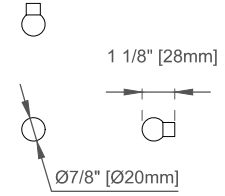

Hardware Material and Finish: Zinc Alloy in Champagne Brass Color

Fits Drain Hole Size: 1-3/4"

Full Extension, Soft Close Glides

European Soft Close Hinges

Aluminum Laminate Drawer Liners

## Dimension

Width:47-7/8"

Depth:23-1/8"

Height:33"

Rough-In Height:21-1/2"

Visit website for warranty and installation information  
[www.jamesmartinvanities.com](http://www.jamesmartinvanities.com)

Version:202212

# 48" HUDSON VANITY

435-V48-LNO

Knob

Bamboo Drawer Organizer

Top View

Front View

Diagrams are of cabinets only –James Martin Optional Countertops and sinks are not shown

Visit website for warranty and installation information  
[www.jamesmartinvanities.com](http://www.jamesmartinvanities.com)

Version:202212

48" 3cm COUNTERTOPS  
 050-S48  
 080-S48  
 090-S48

**JAMES MARTIN**  
 VANITIES™

080,090 Sereis Tops

050 Quartz Sereis Tops

Visit website for warranty and installation information  
[www.jamesmartinvanities.com](http://www.jamesmartinvanities.com)