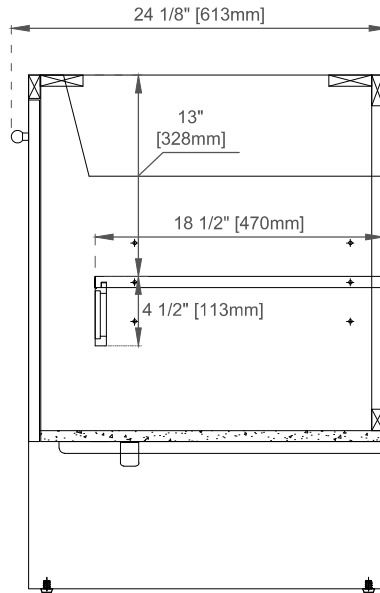

## Dimension

Width:47-7/8"

Depth:23-1/8"

Height:33"

Rough-In Height:21-1/2"

Visit website for warranty and installation information  
[www.jamesmartinvanities.com](http://www.jamesmartinvanities.com)

Version:202212

# 48" HUDSON VANITY

435-V48-LNO

Knob

Bamboo Drawer Organizer

Top View

Front View

Diagrams are of cabinets only –James Martin Optional Countertops and sinks are not shown

Visit website for warranty and installation information  
[www.jamesmartinvanities.com](http://www.jamesmartinvanities.com)

# 48" HUDSON VANITY

435-V48-LNO

Side View

Side View

Back View

Diagrams are of cabinets only –James Martin Optional Countertops and sinks are not shown

Visit website for warranty and installation information  
[www.jamesmartinvanities.com](http://www.jamesmartinvanities.com)

Version:202212

48" 3cm COUNTERTOPS  
 050-S48  
 080-S48  
 090-S48

**JAMES MARTIN**  
 VANITIES™

080,090 Sereis Tops

050 Quartz Sereis Tops

Visit website for warranty and installation information  
[www.jamesmartinvanities.com](http://www.jamesmartinvanities.com)