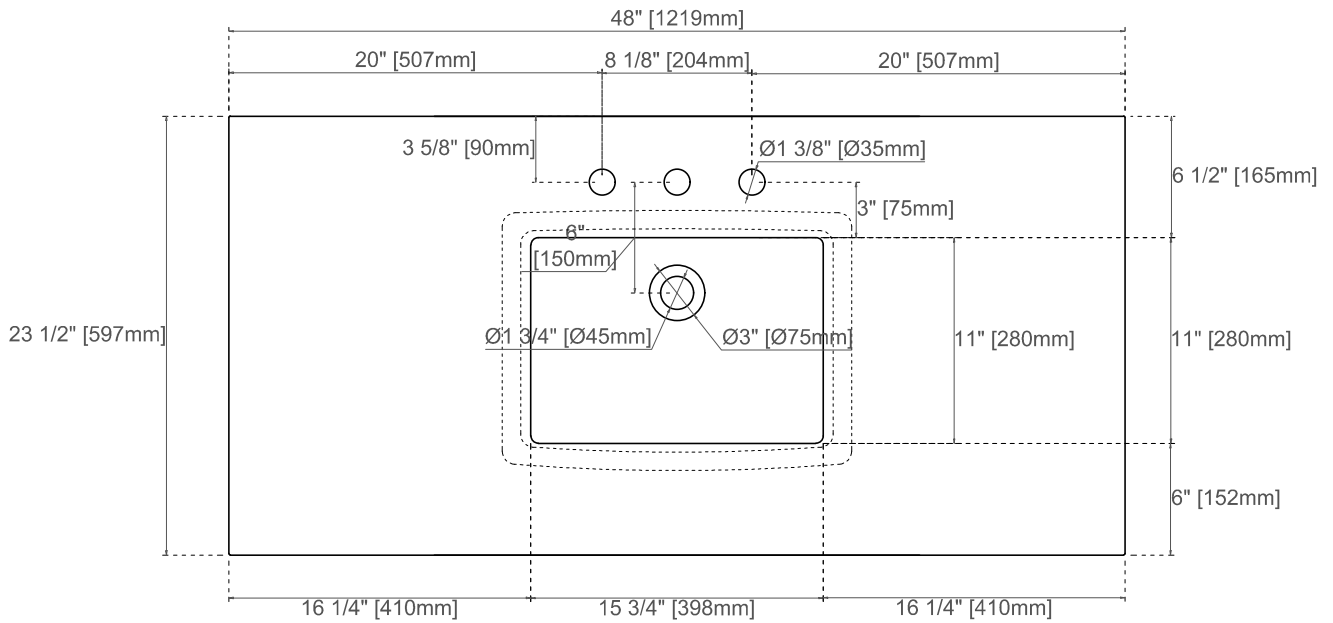

## Dimension

Width:47-7/8"

Depth:23-1/8"

Height:33"

Rough-In Height:21-1/2"

Visit website for warranty and installation information  
[www.jamesmartinvanities.com](http://www.jamesmartinvanities.com)

Version:202212

# 48" HUDSON VANITY

435-V48-LNO

Side View

Side View

Back View

Diagrams are of cabinets only –James Martin Optional Countertops and sinks are not shown

Visit website for warranty and installation information  
[www.jamesmartinvanities.com](http://www.jamesmartinvanities.com)

Version:202212

48" 3cm COUNTERTOPS  
 050-S48  
 080-S48  
 090-S48

**JAMES MARTIN**  
 VANITIES™

080,090 Sereis Tops

050 Quartz Sereis Tops

Visit website for warranty and installation information  
[www.jamesmartinvanities.com](http://www.jamesmartinvanities.com)