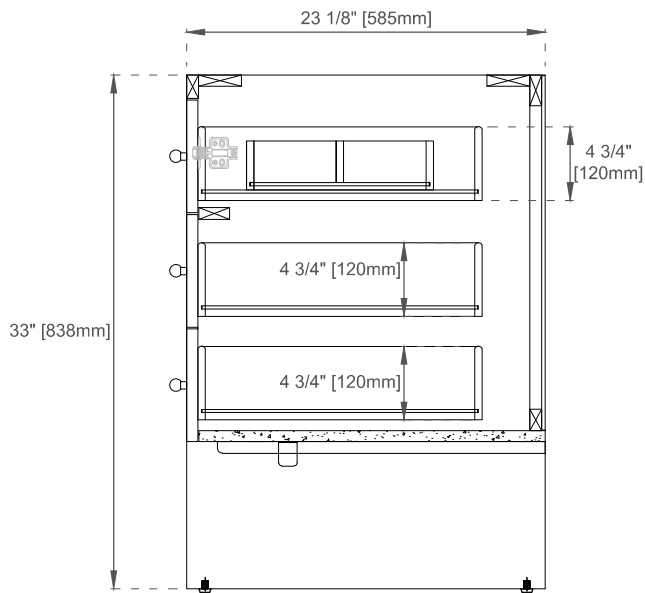

## Dimension

Width:47-7/8"

Depth:23-1/8"

Height:33"

Rough-In Height:21-1/2"

Visit website for warranty and installation information  
[www.jamesmartinvanities.com](http://www.jamesmartinvanities.com)

Version:202212

# 48" HUDSON VANITY

435-V48-LNO

Knob

Bamboo Drawer Organizer

Top View

Front View

Diagrams are of cabinets only –James Martin Optional Countertops and sinks are not shown

Visit website for warranty and installation information  
[www.jamesmartinvanities.com](http://www.jamesmartinvanities.com)

# 48" HUDSON VANITY

435-V48-LNO

Side View

Side View

Back View

Diagrams are of cabinets only –James Martin Optional Countertops and sinks are not shown

Visit website for warranty and installation information  
[www.jamesmartinvanities.com](http://www.jamesmartinvanities.com)

Version:202212

48" 3cm COUNTERTOPS  
 050-S48  
 080-S48  
 090-S48

**JAMES MARTIN**  
 VANITIES™

080,090 Sereis Tops

050 Quartz Sereis Tops

Visit website for warranty and installation information  
[www.jamesmartinvanities.com](http://www.jamesmartinvanities.com)