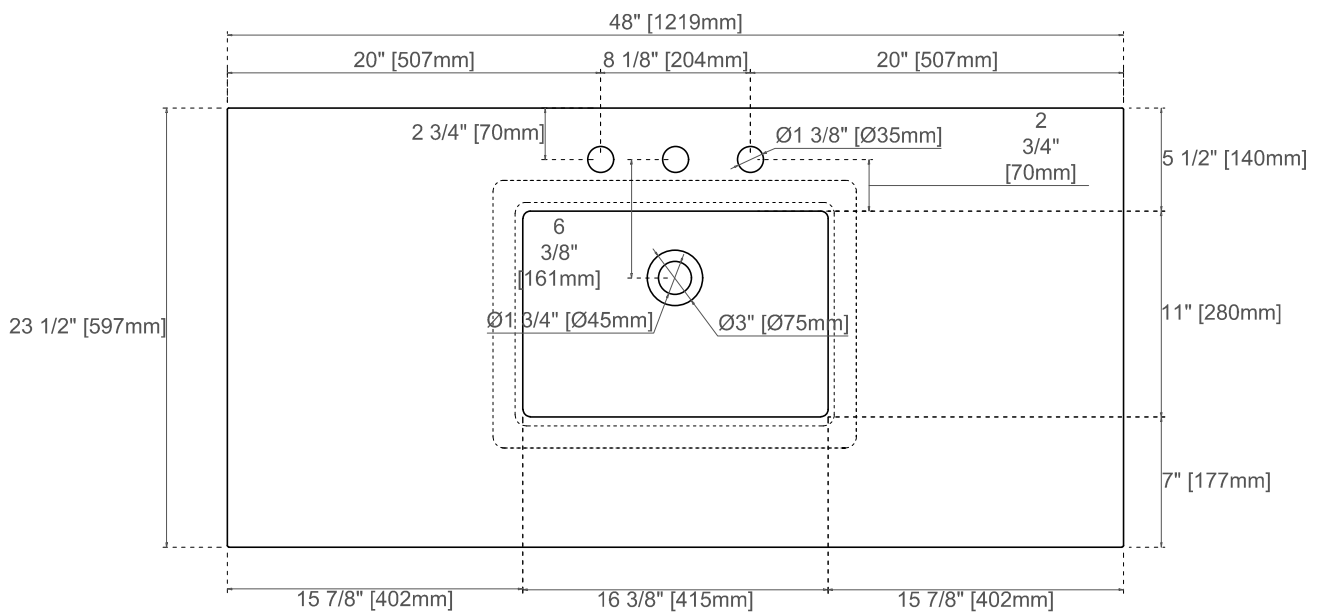

## Dimension

Width:47-7/8"

Depth:23-1/8"

Height:33"

Rough-In Height:21-1/2"

Visit website for warranty and installation information  
[www.jamesmartinvanities.com](http://www.jamesmartinvanities.com)

Version:202212

# 48" HUDSON VANITY

435-V48-LNO

Side View

Side View

Back View

Diagrams are of cabinets only –James Martin Optional Countertops and sinks are not shown

Visit website for warranty and installation information  
[www.jamesmartinvanities.com](http://www.jamesmartinvanities.com)

Version:202212

48" 3cm COUNTERTOPS  
 050-S48  
 080-S48  
 090-S48

**JAMES MARTIN**  
 VANITIES™

080,090 Sereis Tops

050 Quartz Sereis Tops

Visit website for warranty and installation information  
[www.jamesmartinvanities.com](http://www.jamesmartinvanities.com)