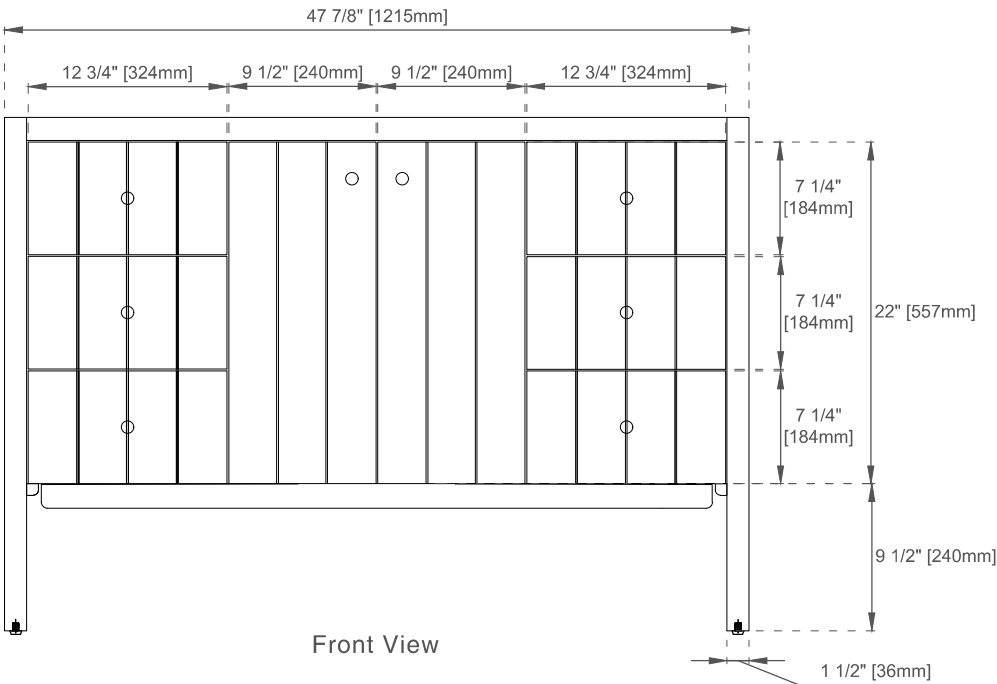

## Dimension

Width:47-7/8"

Depth:23-1/8"

Height:33"

Rough-In Height:21-1/2"

Visit website for warranty and installation information  
[www.jamesmartinvanities.com](http://www.jamesmartinvanities.com)

Version:202212

# 48" HUDSON VANITY

435-V48-LNO

Knob

Bamboo Drawer Organizer

Top View

Front View

Diagrams are of cabinets only –James Martin Optional Countertops and sinks are not shown

Visit website for warranty and installation information  
[www.jamesmartinvanities.com](http://www.jamesmartinvanities.com)

Version:202212

48" 3cm COUNTERTOPS  
 050-S48  
 080-S48  
 090-S48

**JAMES MARTIN**  
 VANITIES™

080,090 Sereis Tops

050 Quartz Sereis Tops

Visit website for warranty and installation information  
[www.jamesmartinvanities.com](http://www.jamesmartinvanities.com)