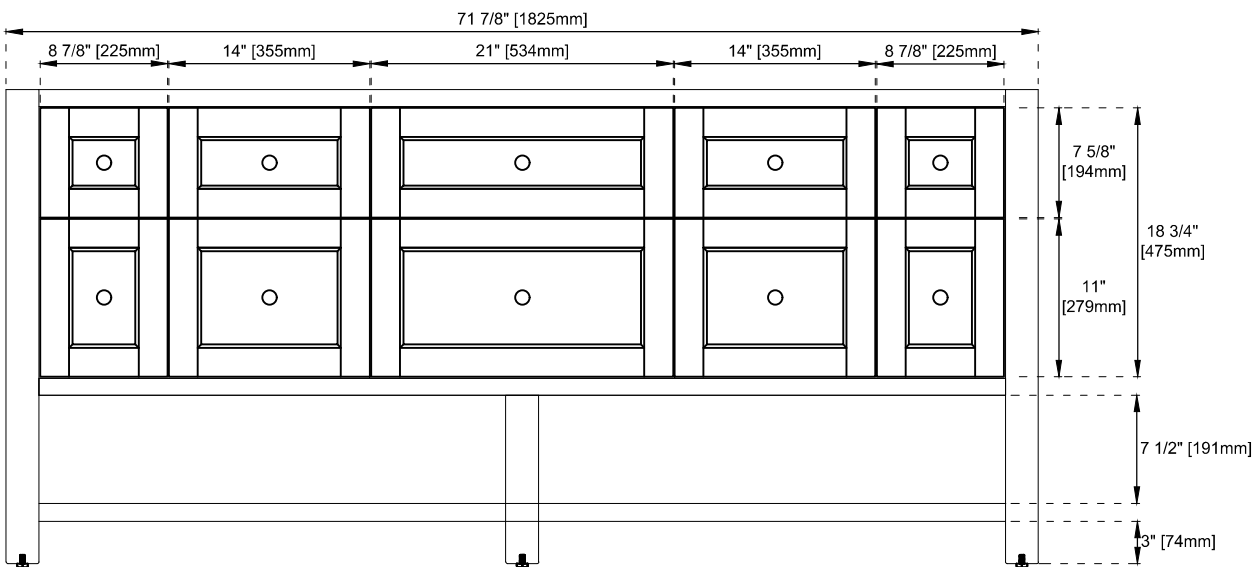

European Soft Close Hinges

Aluminum Laminate Drawer Liners

Dimension

Width:71-7/8"

Depth:23-1/2"

Height:33"

Rough-In Height:21-1/2"

Visit website for warranty and installation information
www.jamesmartinvanities.com

Version:202211

72" BRECKENRIDGE VANITY

330-V72-BW / 330-V72-SC

Knob

Bamboo Drawer Organizer

Top View

Front View

Diagrams are of cabinets only –James Martin Optional Countertops and sinks are not shown