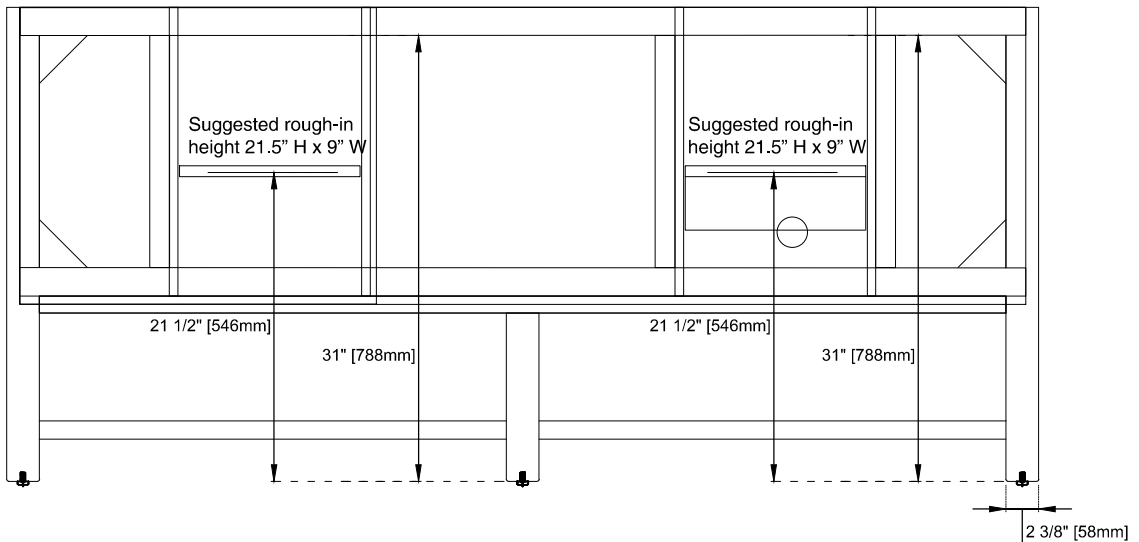

European Soft Close Hinges

Aluminum Laminate Drawer Liners

Dimension

Width:71-7/8"

Depth:23-1/2"

Height:33"

Rough-In Height:21-1/2"

Visit website for warranty and installation information
www.jamesmartinvanities.com

Visit website for warranty and installation information
www.jamesmartinvanities.com

72" BRECKENRIDGE VANITY

330-V72-BW / 330-V72-SC

Side View

Back View

Diagrams are of cabinets only –James Martin Optional Countertops and sinks are not shown