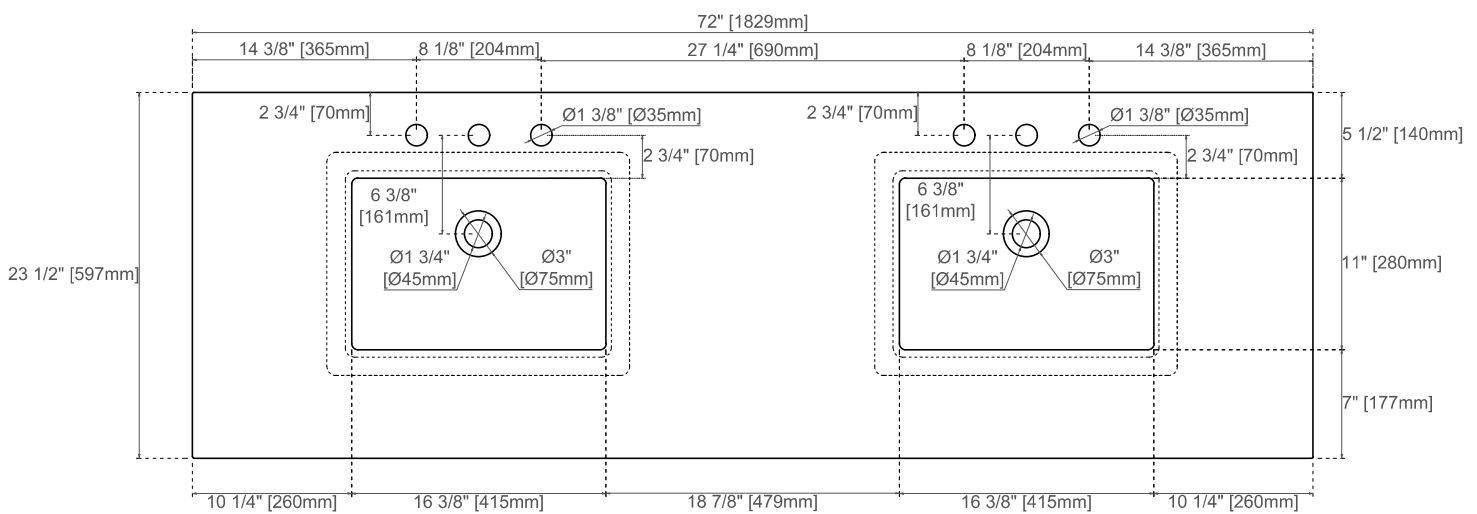

Bamboo Storage Tray: One

Drawer Box Material and Construction: 12mm Plywood/English Dovetail Joinery

Hardware Material and Finish: Zinc Alloy in Champagne Brass Color

Fits Drain Hole Size: 1-3/4"

Full Extension, Soft Close Glides

European Soft Close Hinges

Aluminum Laminate Drawer Liners

Dimension

Width:71-7/8"

Depth:23-1/2"

Height:33"

Rough-In Height:21-1/2"

Visit website for warranty and installation information
www.jamesmartinvanities.com

Visit website for warranty and installation information
www.jamesmartinvanities.com

72" 3cm COUNTERTOPS
 050-S72
 080-S72
 090-S72

JAMES MARTIN
 VANITIES™

080,090 Sereis Tops

050 Quartz Sereis Tops

Visit website for warranty and installation information
www.jamesmartinvanities.com