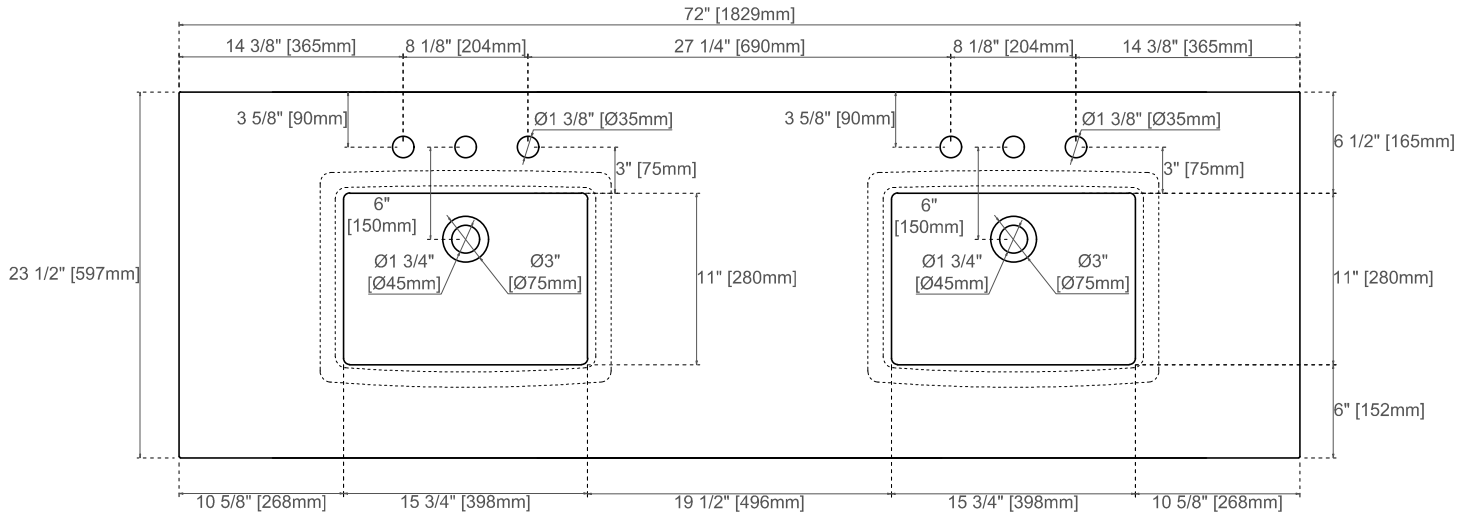

Bamboo Storage Tray: One

Drawer Box Material and Construction: 12mm Plywood/English Dovetail Joinery

Hardware Material and Finish: Zinc Alloy in Champagne Brass Color

Fits Drain Hole Size: 1-3/4"

Full Extension, Soft Close Glides

European Soft Close Hinges

Aluminum Laminate Drawer Liners

Dimension

Width:71-7/8"

Depth:23-1/2"

Height:33"

Rough-In Height:21-1/2"

Visit website for warranty and installation information
www.jamesmartinvanities.com

Visit website for warranty and installation information
www.jamesmartinvanities.com

72" BRECKENRIDGE VANITY

330-V72-BW / 330-V72-SC

Side View

Back View

Diagrams are of cabinets only –James Martin Optional Countertops and sinks are not shown

Visit website for warranty and installation information
www.jamesmartinvanities.com

72" 3cm COUNTERTOPS
 050-S72
 080-S72
 090-S72

JAMES MARTIN
 VANITIES™

080,090 Sereis Tops

050 Quartz Sereis Tops

Visit website for warranty and installation information
www.jamesmartinvanities.com