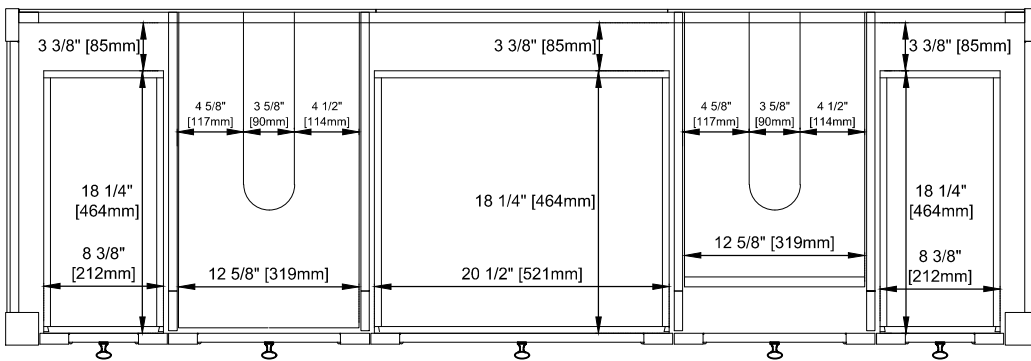

Bamboo Storage Tray: One

Drawer Box Material and Construction: 12mm Plywood/English Dovetail Joinery

Hardware Material and Finish: Zinc Alloy in Champagne Brass Color

Fits Drain Hole Size: 1-3/4"

Full Extension, Soft Close Glides

European Soft Close Hinges

Aluminum Laminate Drawer Liners

Dimension

Width:71-7/8"

Depth:23-1/2"

Height:33"

Rough-In Height:21-1/2"

Visit website for warranty and installation information
www.jamesmartinvanities.com

Version:202211

72" BRECKENRIDGE VANITY

330-V72-BW / 330-V72-SC

Knob

Top View

Bamboo Drawer Organizer

Front View

Diagrams are of cabinets only –James Martin Optional Countertops and sinks are not shown