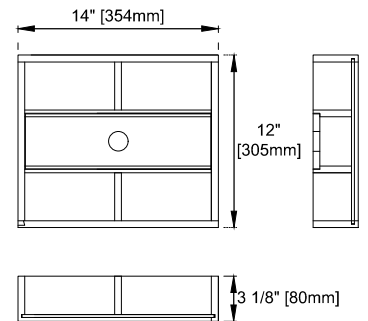

Bamboo Storage Tray: One

Drawer Box Material and Construction: 12mm Plywood/English Dovetail Joinery

Hardware Material and Finish: Zinc Alloy in Champagne Brass Color

Fits Drain Hole Size: 1-3/4"

Full Extension, Soft Close Glides

European Soft Close Hinges

Aluminum Laminate Drawer Liners

Dimension

Width:71-7/8"

Depth:23-1/2"

Height:33"

Rough-In Height:21-1/2"

Visit website for warranty and installation information
www.jamesmartinvanities.com

Version:202211

72" BRECKENRIDGE VANITY

330-V72-BW / 330-V72-SC

Knob

Top View

Bamboo Drawer Organizer

Front View

Diagrams are of cabinets only –James Martin Optional Countertops and sinks are not shown