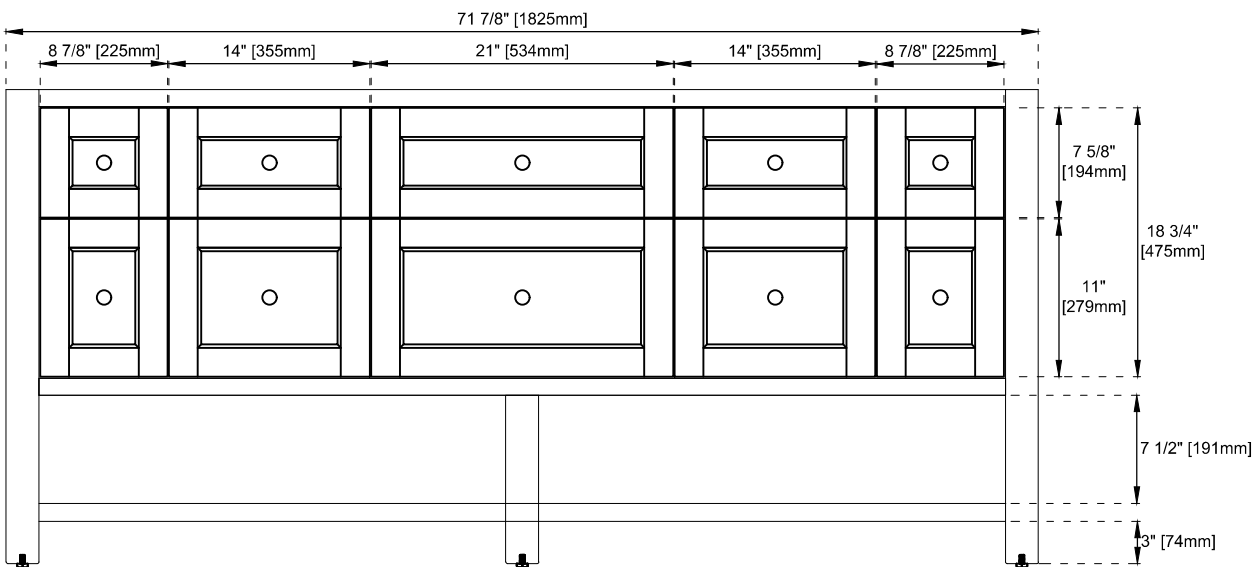

Bamboo Storage Tray: One

Drawer Box Material and Construction: 12mm Plywood/English Dovetail Joinery

Hardware Material and Finish: Zinc Alloy in Champagne Brass Color

Fits Drain Hole Size: 1-3/4"

Full Extension, Soft Close Glides

European Soft Close Hinges

Aluminum Laminate Drawer Liners

Dimension

Width:71-7/8"

Depth:23-1/2"

Height:33"

Rough-In Height:21-1/2"

Visit website for warranty and installation information
www.jamesmartinvanities.com

Version:202211

72" BRECKENRIDGE VANITY

330-V72-BW / 330-V72-SC

Knob

Top View

Bamboo Drawer Organizer

Front View

Diagrams are of cabinets only –James Martin Optional Countertops and sinks are not shown