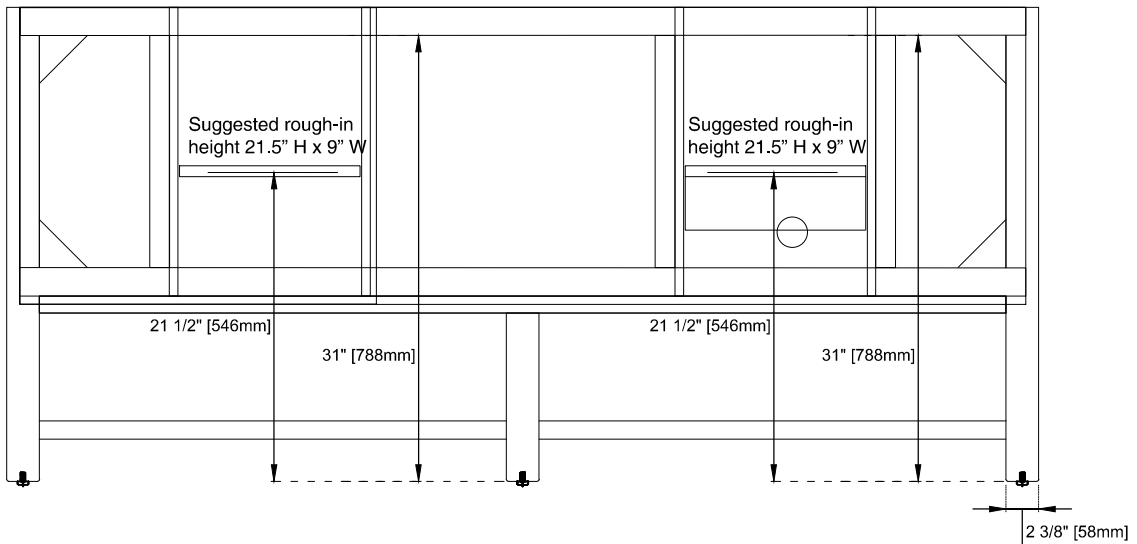

Bamboo Storage Tray: One

Drawer Box Material and Construction: 12mm Plywood/English Dovetail Joinery

Hardware Material and Finish: Zinc Alloy in Champagne Brass Color

Fits Drain Hole Size: 1-3/4"

Full Extension, Soft Close Glides

European Soft Close Hinges

Aluminum Laminate Drawer Liners

Dimension

Width:71-7/8"

Depth:23-1/2"

Height:33"

Rough-In Height:21-1/2"

Visit website for warranty and installation information
www.jamesmartinvanities.com

Visit website for warranty and installation information
www.jamesmartinvanities.com

72" BRECKENRIDGE VANITY

330-V72-BW / 330-V72-SC

Side View

Back View

Diagrams are of cabinets only –James Martin Optional Countertops and sinks are not shown