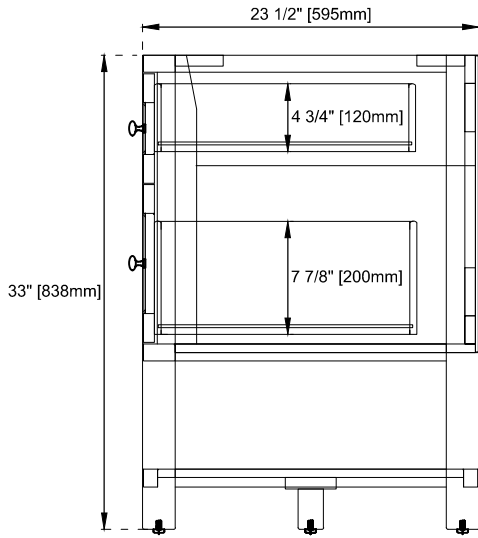

72" BRECKENRIDGE VANITY

330-V72-BW / 330-V72-SC

Side View

Diagrams are of cabinets only –James Martin Optional Countertops and sinks are not shown

Visit website for warranty and installation information
www.jamesmartinvanities.com