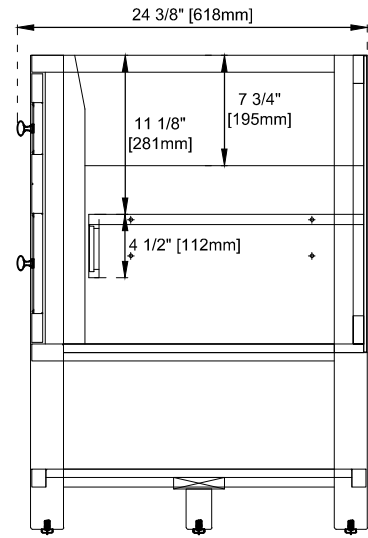

72" BRECKENRIDGE VANITY

330-V72-BW / 330-V72-SC

Side View

Diagrams are of cabinets only –James Martin Optional Countertops and sinks are not shown

Visit website for warranty and installation information
www.jamesmartinvanities.com