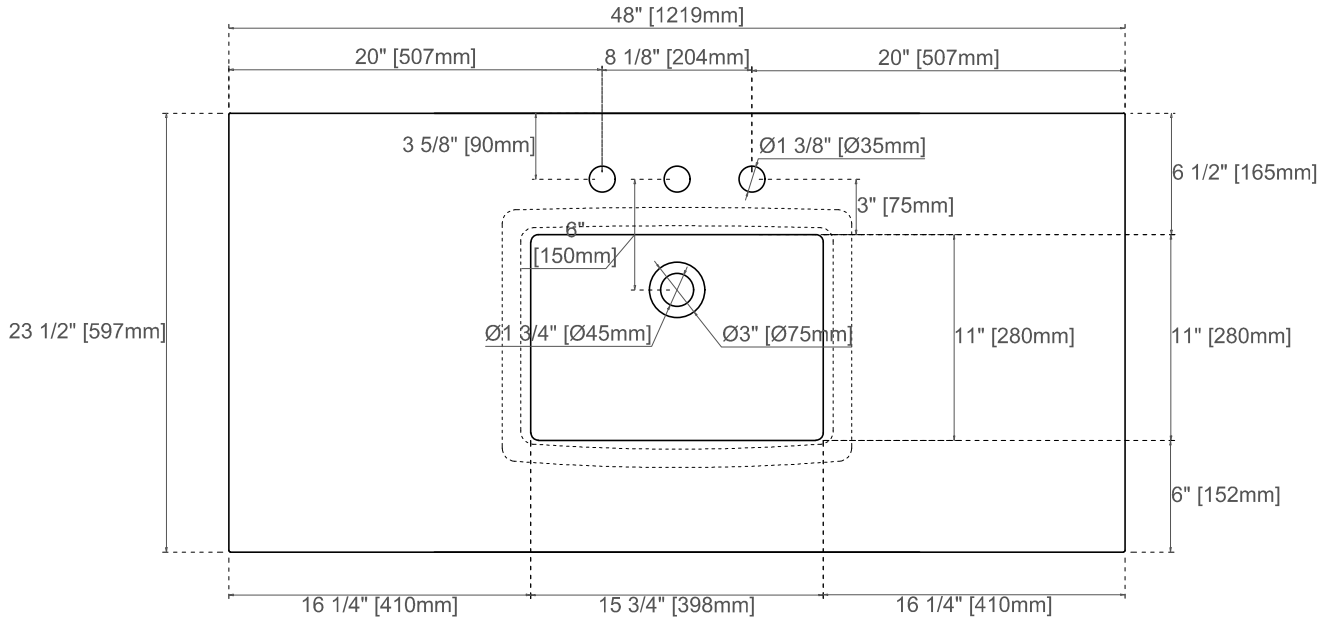

48" 3cm COUNTERTOPS
 050-S48
 080-S48
 090-S48

JAMES MARTIN
 VANITIES™

080,090 Sereis Tops

050 Quartz Sereis Tops

Visit website for warranty and installation information
www.jamesmartinvanities.com

Version:202301

48" BRECKENRIDGE VANITY

JAMES MARTIN
VANITIES™

330-V48-BW / 330-V48-SC

Features

Materials

Solids (Species): Yellow Poplar

Veneers: No

Panels: Plywood

Number of Basins: Single

Vanity Top : Sold Separately - 3cm Top with Sink

Basins Included: No

Number of Doors: One

Number of Drawers: Four

Number of Tip Outs: No

USB/Power Component:Yes (ETL5011080)

Assembly Required: No

European Soft Close Hinges

Aluminum Laminate Drawer Liners

Dimension

Width:47-7/8"

Depth:23-1/2"

Height:33"

Rough-In Height:21-1/2"

Visit website for warranty and installation information
www.jamesmartinvanities.com