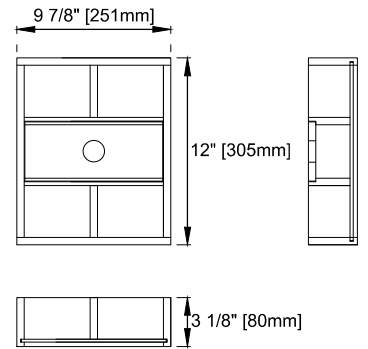

Bamboo Storage Tray: One

Drawer Box Material and Construction: 12mm Plywood/English Dovetail Joinery

Hardware Material and Finish: Zinc Alloy in Champagne Brass Color

Fits Drain Hole Size: 1-3/4"

Full Extension, Soft Close Glides

European Soft Close Hinges

Aluminum Laminate Drawer Liners

Dimension

Width:47-7/8"

Depth:23-1/2"

Height:33"

Rough-In Height:21-1/2"

Visit website for warranty and installation information
www.jamesmartinvanities.com

Version:202211

48" BRECKENRIDGE VANITY

330-V48-BW / 330-V48-SC

Top View

Bamboo Drawer Organizer

Front View

Diagrams are of cabinets only –James Martin Optional Countertops and sinks are not shown

Visit website for warranty and installation information
www.jamesmartinvanities.com