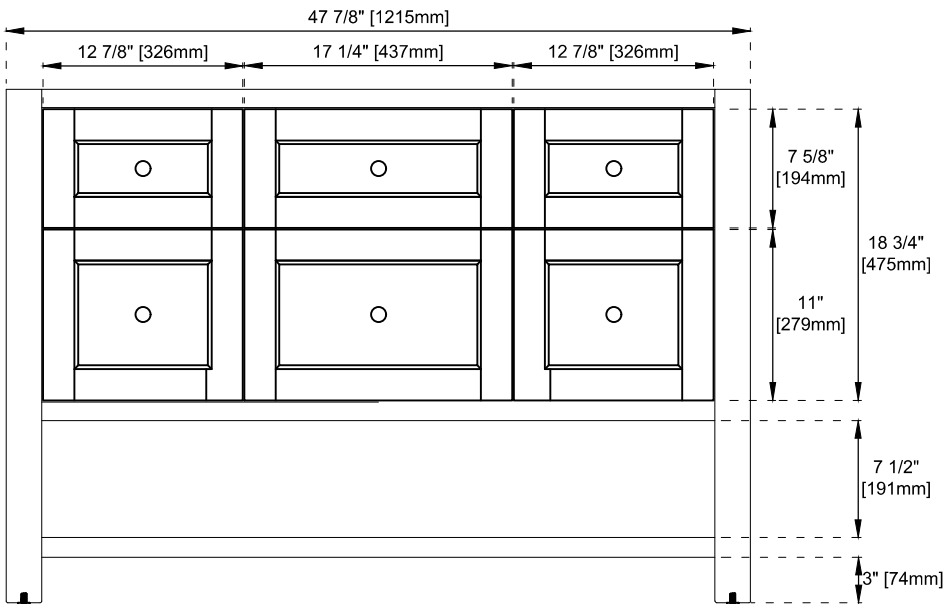

Bamboo Storage Tray: One

Drawer Box Material and Construction: 12mm Plywood/English Dovetail Joinery

Hardware Material and Finish: Zinc Alloy in Champagne Brass Color

Fits Drain Hole Size: 1-3/4"

Full Extension, Soft Close Glides

European Soft Close Hinges

Aluminum Laminate Drawer Liners

Dimension

Width:47-7/8"

Depth:23-1/2"

Height:33"

Rough-In Height:21-1/2"

Visit website for warranty and installation information
www.jamesmartinvanities.com

Version:202211

48" BRECKENRIDGE VANITY

330-V48-BW / 330-V48-SC

Top View

Bamboo Drawer Organizer

Front View

Diagrams are of cabinets only –James Martin Optional Countertops and sinks are not shown

Visit website for warranty and installation information
www.jamesmartinvanities.com

48" BRECKENRIDGE VANITY

330-V48-BW / 330-V48-SC

Side View

Back View

Diagrams are of cabinets only –James Martin Optional Countertops and sinks are not shown

Visit website for warranty and installation information
www.jamesmartinvanities.com