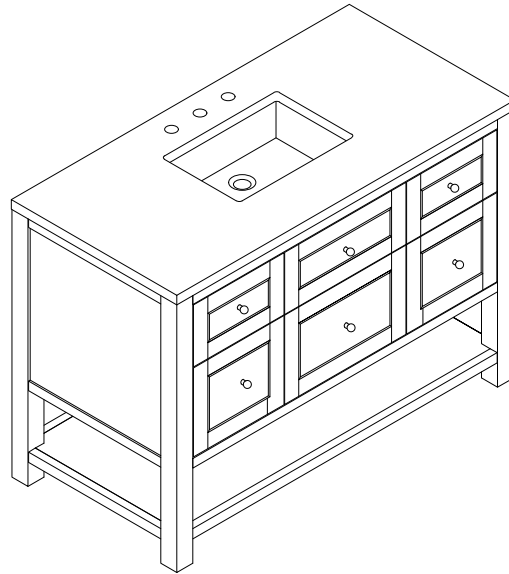

48" 3cm COUNTERTOPS
 050-S48
 080-S48
 090-S48

JAMES MARTIN
 VANITIES™

080,090 Sereis Tops

050 Quartz Sereis Tops

Visit website for warranty and installation information
www.jamesmartinvanities.com

Version:202301

48" BRECKENRIDGE VANITY

JAMES MARTIN
VANITIES™

330-V48-BW / 330-V48-SC

Features

Materials

Solids (Species): Yellow Poplar

Veneers: No

Panels: Plywood

Number of Basins: Single

Vanity Top : Sold Separately - 3cm Top with Sink

Basins Included: No

Number of Doors: One

Number of Drawers: Four

Number of Tip Outs: No

USB/Power Component:Yes (ETL5011080)

Assembly Required: No

Bamboo Storage Tray: One

Drawer Box Material and Construction: 12mm Plywood/English Dovetail Joinery

Hardware Material and Finish: Zinc Alloy in Champagne Brass Color

Fits Drain Hole Size: 1-3/4"

Full Extension, Soft Close Glides