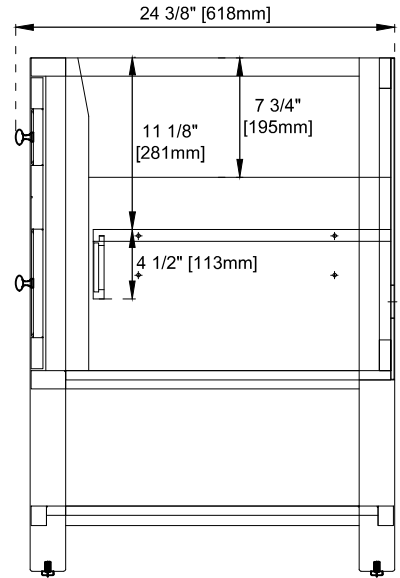

Bamboo Storage Tray: One

Drawer Box Material and Construction: 12mm Plywood/English Dovetail Joinery

Hardware Material and Finish: Zinc Alloy in Champagne Brass Color

Fits Drain Hole Size: 1-3/4"

Full Extension, Soft Close Glides

European Soft Close Hinges

Aluminum Laminate Drawer Liners

Dimension

Width:47-7/8"

Depth:23-1/2"

Height:33"

Rough-In Height:21-1/2"

Visit website for warranty and installation information
www.jamesmartinvanities.com

Version:202211

48" BRECKENRIDGE VANITY

330-V48-BW / 330-V48-SC

Top View

Bamboo Drawer Organizer

Front View

Diagrams are of cabinets only –James Martin Optional Countertops and sinks are not shown

Visit website for warranty and installation information
www.jamesmartinvanities.com

48" BRECKENRIDGE VANITY

330-V48-BW / 330-V48-SC

Side View

Back View

Diagrams are of cabinets only –James Martin Optional Countertops and sinks are not shown

Visit website for warranty and installation information
www.jamesmartinvanities.com