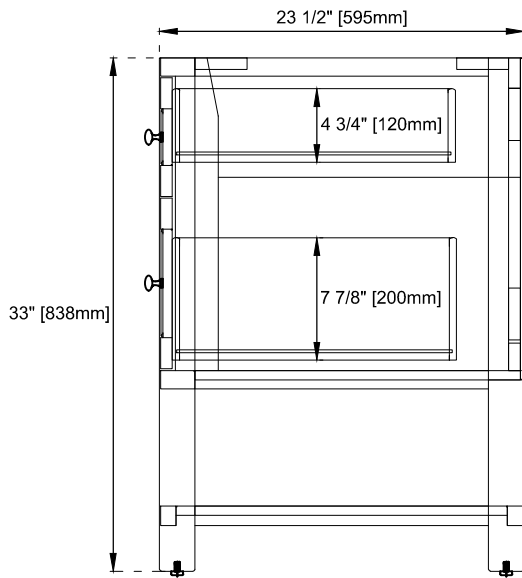

Bamboo Storage Tray: One

Drawer Box Material and Construction: 12mm Plywood/English Dovetail Joinery

Hardware Material and Finish: Zinc Alloy in Champagne Brass Color

Fits Drain Hole Size: 1-3/4"

Full Extension, Soft Close Glides

European Soft Close Hinges

Aluminum Laminate Drawer Liners

Dimension

Width:47-7/8"

Depth:23-1/2"

Height:33"

Rough-In Height:21-1/2"

Visit website for warranty and installation information
www.jamesmartinvanities.com

Version:202211

48" BRECKENRIDGE VANITY

330-V48-BW / 330-V48-SC

Top View

Bamboo Drawer Organizer

Front View

Diagrams are of cabinets only –James Martin Optional Countertops and sinks are not shown

Visit website for warranty and installation information
www.jamesmartinvanities.com

48" BRECKENRIDGE VANITY

330-V48-BW / 330-V48-SC

Side View

Back View

Diagrams are of cabinets only –James Martin Optional Countertops and sinks are not shown

Visit website for warranty and installation information
www.jamesmartinvanities.com