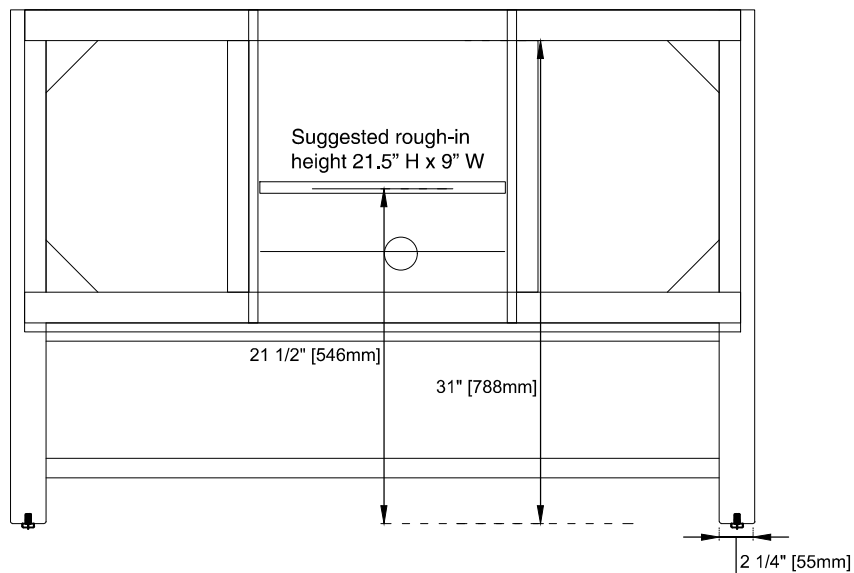

Bamboo Storage Tray: One

Drawer Box Material and Construction: 12mm Plywood/English Dovetail Joinery

Hardware Material and Finish: Zinc Alloy in Champagne Brass Color

Fits Drain Hole Size: 1-3/4"

Full Extension, Soft Close Glides

European Soft Close Hinges

Aluminum Laminate Drawer Liners

Dimension

Width:47-7/8"

Depth:23-1/2"

Height:33"

Rough-In Height:21-1/2"

Visit website for warranty and installation information
www.jamesmartinvanities.com

Version:202211

48" BRECKENRIDGE VANITY

330-V48-BW / 330-V48-SC

Top View

Bamboo Drawer Organizer

Front View

Diagrams are of cabinets only –James Martin Optional Countertops and sinks are not shown

Visit website for warranty and installation information
www.jamesmartinvanities.com

48" BRECKENRIDGE VANITY

330-V48-BW / 330-V48-SC

Side View

Back View

Diagrams are of cabinets only –James Martin Optional Countertops and sinks are not shown

Visit website for warranty and installation information
www.jamesmartinvanities.com