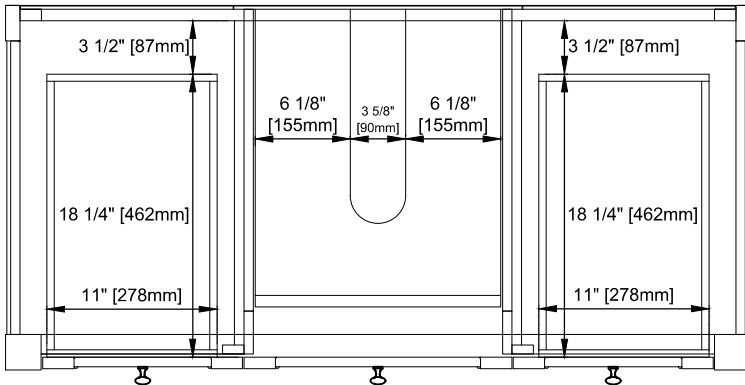

Bamboo Storage Tray: One

Drawer Box Material and Construction: 12mm Plywood/English Dovetail Joinery

Hardware Material and Finish: Zinc Alloy in Champagne Brass Color

Fits Drain Hole Size: 1-3/4"

Full Extension, Soft Close Glides

European Soft Close Hinges

Aluminum Laminate Drawer Liners

Dimension

Width:47-7/8"

Depth:23-1/2"

Height:33"

Rough-In Height:21-1/2"

Visit website for warranty and installation information
www.jamesmartinvanities.com

Version:202211

48" BRECKENRIDGE VANITY

330-V48-BW / 330-V48-SC

Top View

Bamboo Drawer Organizer

Front View

Diagrams are of cabinets only –James Martin Optional Countertops and sinks are not shown

Visit website for warranty and installation information
www.jamesmartinvanities.com