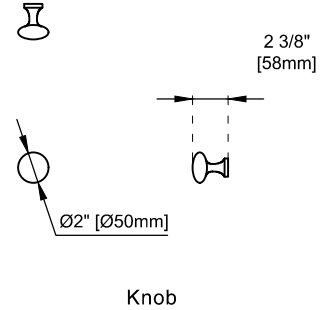

Bamboo Storage Tray: One

Drawer Box Material and Construction: 12mm Plywood/English Dovetail Joinery

Hardware Material and Finish: Zinc Alloy in Champagne Brass Color

Fits Drain Hole Size: 1-3/4"

Full Extension, Soft Close Glides

European Soft Close Hinges

Aluminum Laminate Drawer Liners

Dimension

Width:47-7/8"

Depth:23-1/2"

Height:33"

Rough-In Height:21-1/2"

Visit website for warranty and installation information
www.jamesmartinvanities.com

Version:202211

48" BRECKENRIDGE VANITY

330-V48-BW / 330-V48-SC

Top View

Bamboo Drawer Organizer

Front View

Diagrams are of cabinets only –James Martin Optional Countertops and sinks are not shown

Visit website for warranty and installation information
www.jamesmartinvanities.com