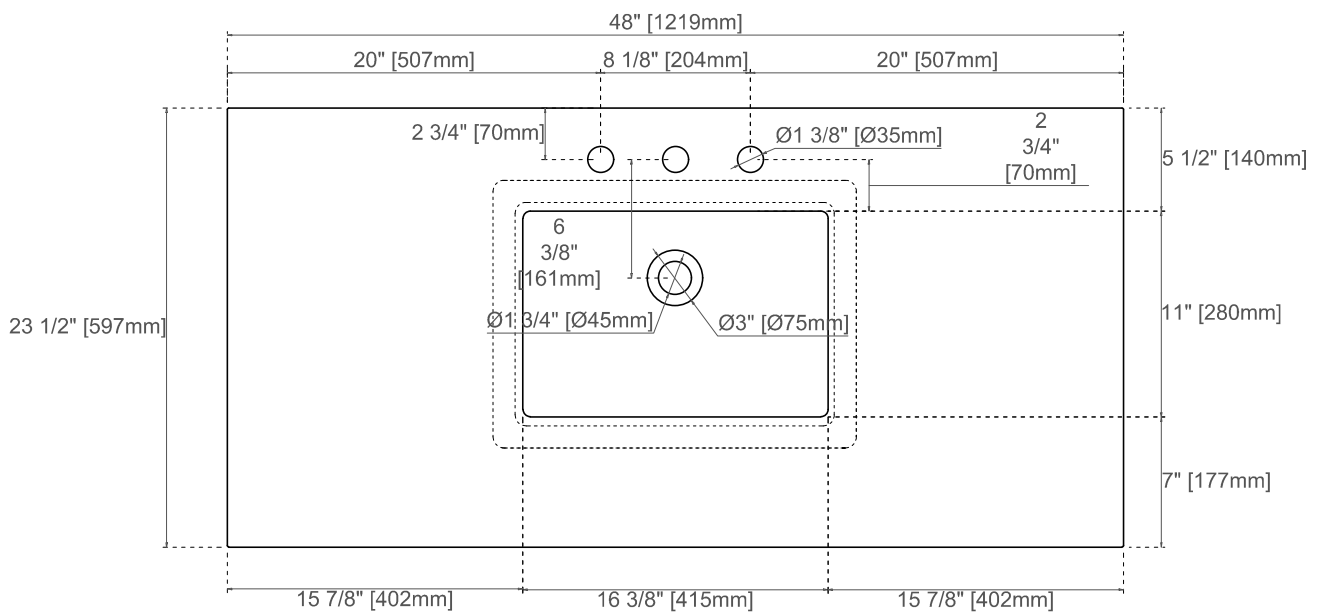

48" 3cm COUNTERTOPS
 050-S48
 080-S48
 090-S48

JAMES MARTIN
 VANITIES™

080,090 Sereis Tops

050 Quartz Sereis Tops

Visit website for warranty and installation information
www.jamesmartinvanities.com

Version:202301

48" BRECKENRIDGE VANITY

JAMES MARTIN
VANITIES™

330-V48-BW / 330-V48-SC

Features

Materials

Solids (Species): Yellow Poplar

Veneers: No

Panels: Plywood

Number of Basins: Single

Vanity Top : Sold Separately - 3cm Top with Sink

Basins Included: No

Number of Doors: One

Number of Drawers: Four

Number of Tip Outs: No

USB/Power Component:Yes (ETL5011080)

Assembly Required: No

European Soft Close Hinges

Aluminum Laminate Drawer Liners

Dimension

Width:47-7/8"

Depth:23-1/2"

Height:33"

Rough-In Height:21-1/2"

Visit website for warranty and installation information
www.jamesmartinvanities.com