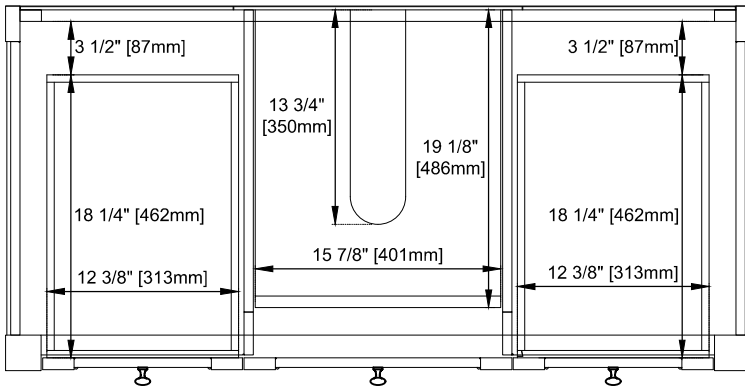

Bamboo Storage Tray: One

Drawer Box Material and Construction: 12mm Plywood/English Dovetail Joinery

Hardware Material and Finish: Zinc Alloy in Champagne Brass Color

Fits Drain Hole Size: 1-3/4"

Full Extension, Soft Close Glides

European Soft Close Hinges

Aluminum Laminate Drawer Liners

Dimension

Width:47-7/8"

Depth:23-1/2"

Height:33"

Rough-In Height:21-1/2"

Visit website for warranty and installation information
www.jamesmartinvanities.com

Version:202211

48" BRECKENRIDGE VANITY

330-V48-BW / 330-V48-SC

Top View

Bamboo Drawer Organizer

Front View

Diagrams are of cabinets only –James Martin Optional Countertops and sinks are not shown

Visit website for warranty and installation information
www.jamesmartinvanities.com