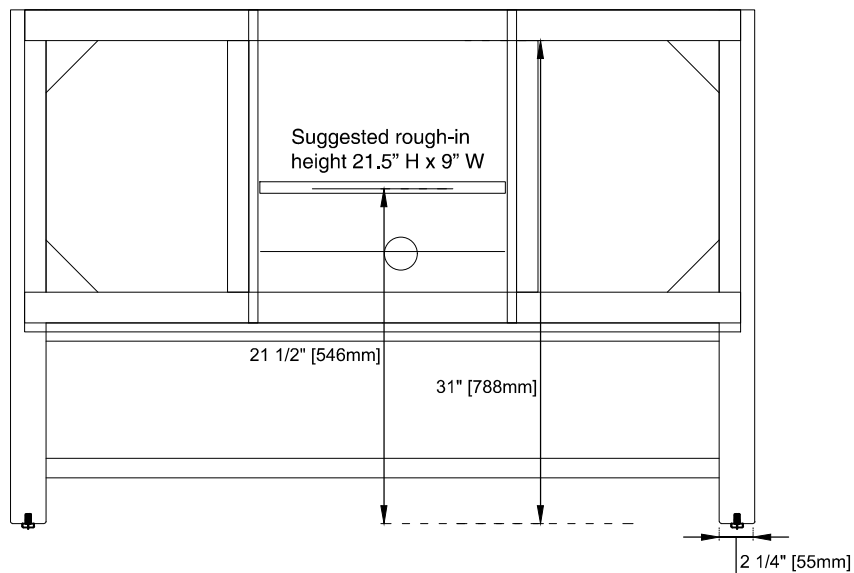

## Dimension

Width:47-7/8"

Depth:23-1/2"

Height:33"

Rough-In Height:21-1/2"

Visit website for warranty and installation information  
[www.jamesmartinvanities.com](http://www.jamesmartinvanities.com)

Version:202211

# 48" BRECKENRIDGE VANITY

330-V48-BW / 330-V48-SC

Knob

Bamboo Drawer Organizer

Front View

Diagrams are of cabinets only –James Martin Optional Countertops and sinks are not shown

Visit website for warranty and installation information  
[www.jamesmartinvanities.com](http://www.jamesmartinvanities.com)

# 48" BRECKENRIDGE VANITY

330-V48-BW / 330-V48-SC

Side View

Back View

Diagrams are of cabinets only –James Martin Optional Countertops and sinks are not shown

Visit website for warranty and installation information  
[www.jamesmartinvanities.com](http://www.jamesmartinvanities.com)