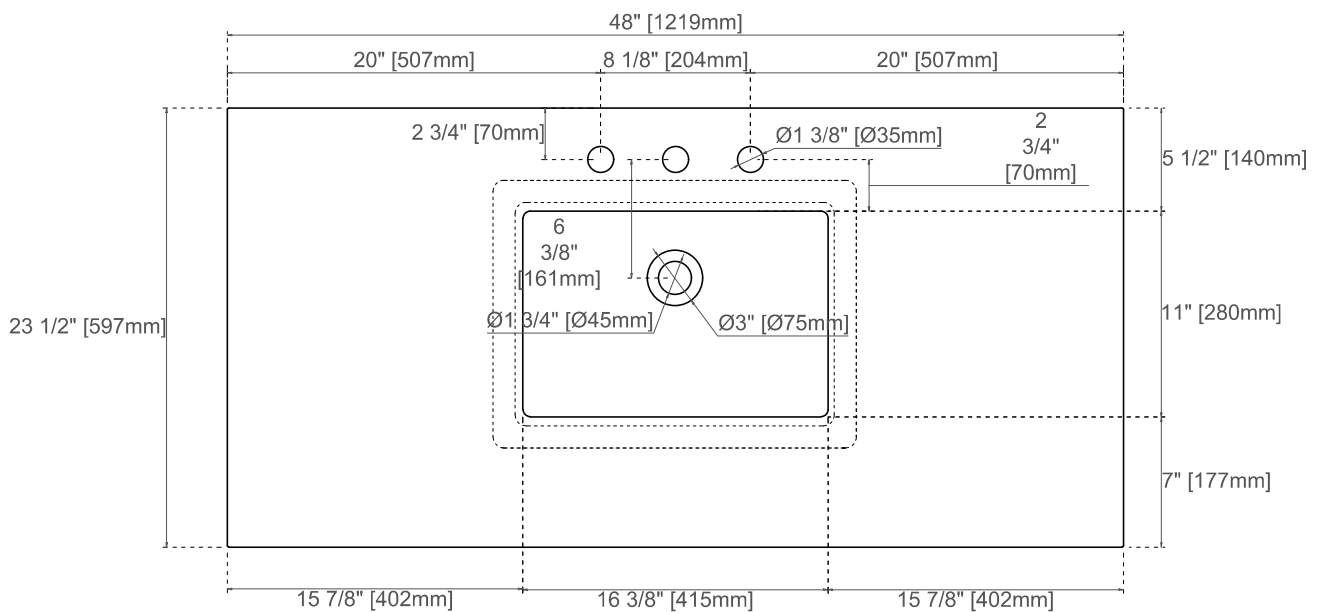

48" 3cm COUNTERTOPS  
 050-S48  
 080-S48  
 090-S48

**JAMES MARTIN**  
 VANITIES™

080,090 Sereis Tops

050 Quartz Sereis Tops

Visit website for warranty and installation information  
[www.jamesmartinvanities.com](http://www.jamesmartinvanities.com)

# 48" BRECKENRIDGE VANITY

**JAMES MARTIN**  
VANITIES™

330-V48-BW / 330-V48-SC

---

Number of Doors: One

Number of Drawers: Four

Number of Tip Outs: No

USB/Power Component:Yes (ETL5011080)

Assembly Required: No

Bamboo Storage Tray: One

Drawer Box Material and Construction: 12mm Plywood/English Dovetail Joinery

## Dimension

Width:47-7/8"

Depth:23-1/2"

Height:33"

Rough-In Height:21-1/2"

Visit website for warranty and installation information  
[www.jamesmartinvanities.com](http://www.jamesmartinvanities.com)

Version:202211