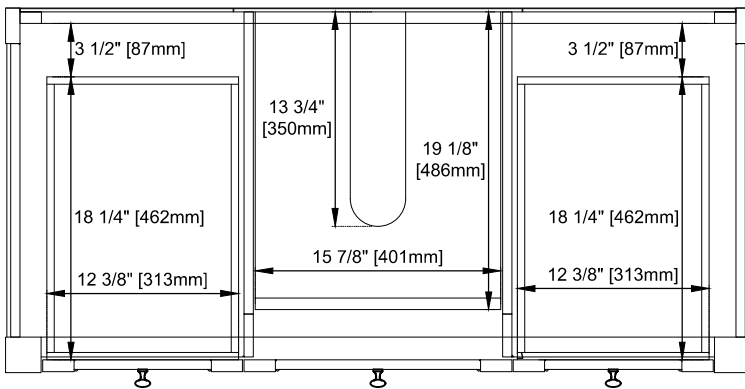

48" BRECKENRIDGE VANITY

330-V48-BW / 330-V48-SC

Diagrams are of cabinets only –James Martin Optional Countertops and sinks are not shown

Visit website for warranty and installation information
www.jamesmartinvanities.com