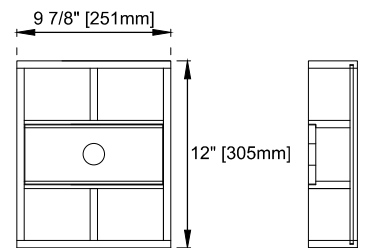

48" BRECKENRIDGE VANITY

330-V48-BW / 330-V48-SC

Diagrams are of cabinets only –James Martin Optional Countertops and sinks are not shown

Visit website for warranty and installation information
www.jamesmartinvanities.com