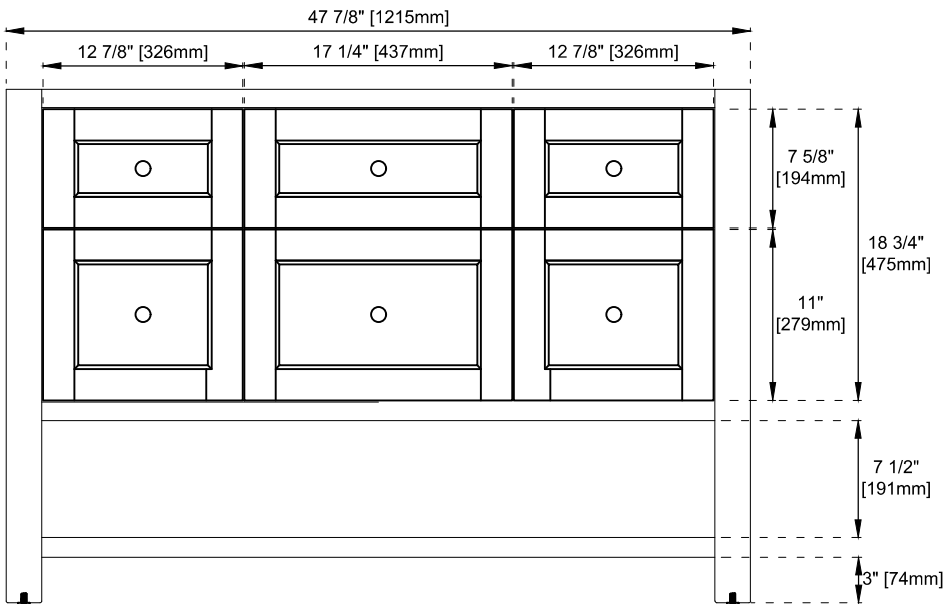

## Dimension

Width:47-7/8"

Depth:23-1/2"

Height:33"

Rough-In Height:21-1/2"

Visit website for warranty and installation information  
[www.jamesmartinvanities.com](http://www.jamesmartinvanities.com)

Version:202211

# 48" BRECKENRIDGE VANITY

330-V48-BW / 330-V48-SC

Knob

Bamboo Drawer Organizer

Front View

Diagrams are of cabinets only –James Martin Optional Countertops and sinks are not shown

Visit website for warranty and installation information  
[www.jamesmartinvanities.com](http://www.jamesmartinvanities.com)

# 48" BRECKENRIDGE VANITY

330-V48-BW / 330-V48-SC

Side View

Back View

Diagrams are of cabinets only –James Martin Optional Countertops and sinks are not shown

Visit website for warranty and installation information  
[www.jamesmartinvanities.com](http://www.jamesmartinvanities.com)