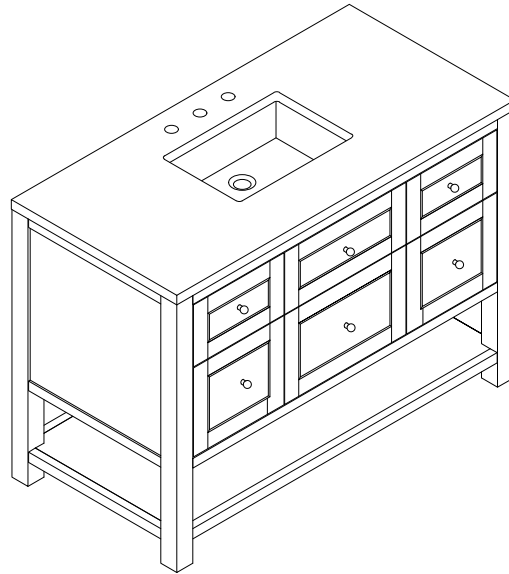

48" BRECKENRIDGE VANITY

JAMES MARTIN
VANITIES™

330-V48-BW / 330-V48-SC

Features

Materials

Solids (Species): Yellow Poplar

Veneers: No

Panels: Plywood

Number of Basins: Single

Vanity Top : Sold Separately - 3cm Top with Sink

Basins Included: No

Number of Doors: One

Number of Drawers: Four

Number of Tip Outs: No

USB/Power Component:Yes (ETL5011080)

Assembly Required: No

Bamboo Storage Tray: One

Drawer Box Material and Construction: 12mm Plywood/English Dovetail Joinery

Hardware Material and Finish: Zinc Alloy in Champagne Brass Color

Fits Drain Hole Size: 1-3/4"

Full Extension, Soft Close Glides

European Soft Close Hinges

Aluminum Laminate Drawer Liners

Dimension

Width:47-7/8"

Depth:23-1/2"

Height:33"

Rough-In Height:21-1/2"

Visit website for warranty and installation information
www.jamesmartinvanities.com

Version:202211