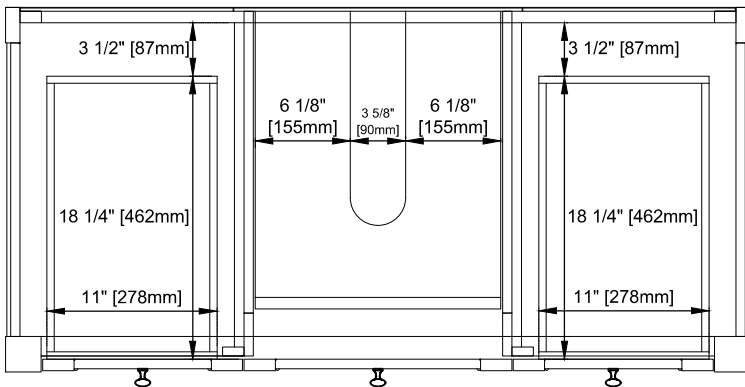

330-V48-BW / 330-V48-SC

Knob