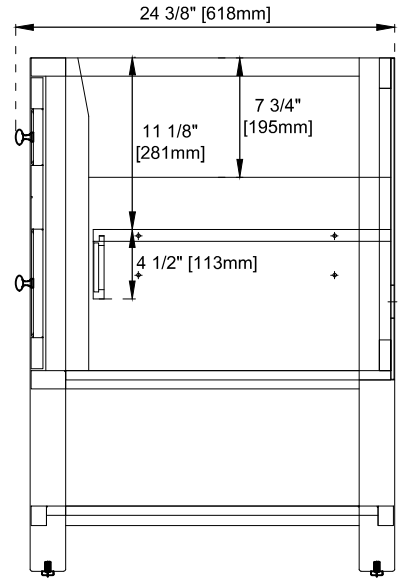

## Dimension

Width:47-7/8"

Depth:23-1/2"

Height:33"

Rough-In Height:21-1/2"

Visit website for warranty and installation information  
[www.jamesmartinvanities.com](http://www.jamesmartinvanities.com)

Version:202211

# 48" BRECKENRIDGE VANITY

330-V48-BW / 330-V48-SC

Knob

Bamboo Drawer Organizer

Front View

Diagrams are of cabinets only –James Martin Optional Countertops and sinks are not shown

Visit website for warranty and installation information  
[www.jamesmartinvanities.com](http://www.jamesmartinvanities.com)

# 48" BRECKENRIDGE VANITY

330-V48-BW / 330-V48-SC

Side View

Back View

Diagrams are of cabinets only –James Martin Optional Countertops and sinks are not shown

Visit website for warranty and installation information  
[www.jamesmartinvanities.com](http://www.jamesmartinvanities.com)