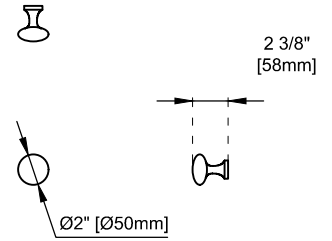

Hardware Material and Finish: Zinc Alloy in Champagne Brass Color

Fits Drain Hole Size: 1-3/4"

Full Extension, Soft Close Glides

European Soft Close Hinges

Aluminum Laminate Drawer Liners

## Dimension

Width:47-7/8"

Depth:23-1/2"

Height:33"

Rough-In Height:21-1/2"

Visit website for warranty and installation information  
[www.jamesmartinvanities.com](http://www.jamesmartinvanities.com)

Version:202211

# 48" BRECKENRIDGE VANITY

330-V48-BW / 330-V48-SC

Knob

Bamboo Drawer Organizer

Front View

Diagrams are of cabinets only –James Martin Optional Countertops and sinks are not shown

Visit website for warranty and installation information  
[www.jamesmartinvanities.com](http://www.jamesmartinvanities.com)