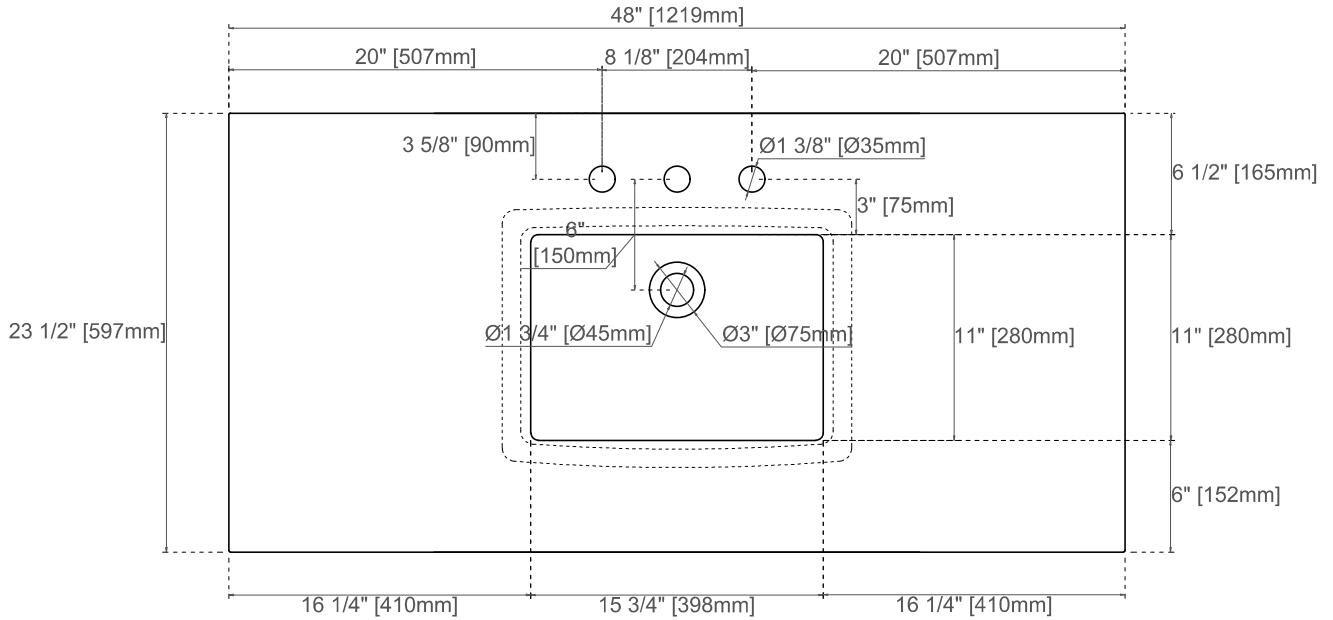

48" 3cm COUNTERTOPS  
 050-S48  
 080-S48  
 090-S48

**JAMES MARTIN**  
 VANITIES™

080,090 Sereis Tops

050 Quartz Sereis Tops

Visit website for warranty and installation information  
[www.jamesmartinvanities.com](http://www.jamesmartinvanities.com)

# 48" BRECKENRIDGE VANITY

**JAMES MARTIN**  
VANITIES™

330-V48-BW / 330-V48-SC

---

Number of Doors: One

Number of Drawers: Four

Number of Tip Outs: No

USB/Power Component:Yes (ETL5011080)

Assembly Required: No

Bamboo Storage Tray: One

Drawer Box Material and Construction: 12mm Plywood/English Dovetail Joinery

## Dimension

Width:47-7/8"

Depth:23-1/2"

Height:33"

Rough-In Height:21-1/2"

Visit website for warranty and installation information  
[www.jamesmartinvanities.com](http://www.jamesmartinvanities.com)

Version:202211