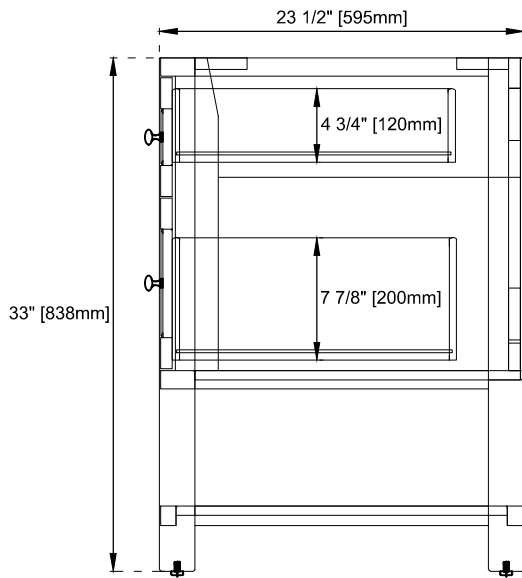

Hardware Material and Finish: Zinc Alloy in Champagne Brass Color

Fits Drain Hole Size: 1-3/4"

Full Extension, Soft Close Glides

European Soft Close Hinges

Aluminum Laminate Drawer Liners

## Dimension

Width:47-7/8"

Depth:23-1/2"

Height:33"

Rough-In Height:21-1/2"

Visit website for warranty and installation information  
[www.jamesmartinvanities.com](http://www.jamesmartinvanities.com)

Version:202211

# 48" BRECKENRIDGE VANITY

330-V48-BW / 330-V48-SC

Knob

Bamboo Drawer Organizer

Front View

Diagrams are of cabinets only –James Martin Optional Countertops and sinks are not shown

Visit website for warranty and installation information  
[www.jamesmartinvanities.com](http://www.jamesmartinvanities.com)

# 48" BRECKENRIDGE VANITY

330-V48-BW / 330-V48-SC

Side View

Back View

Diagrams are of cabinets only –James Martin Optional Countertops and sinks are not shown

Visit website for warranty and installation information  
[www.jamesmartinvanities.com](http://www.jamesmartinvanities.com)