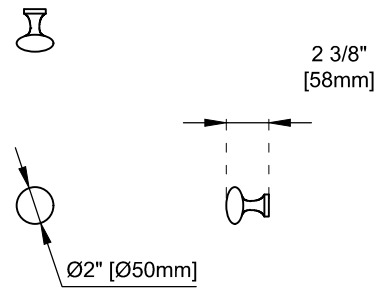

Bamboo Storage Tray: No

Drawer Box Material and Construction: No

Hardware Material and Finish: Zinc Alloy in Champagne Brass Color

Fits Drain Hole Size: 1-3/4"

Full Extension, Soft Close Glides: No

European Soft Close Hinges: Yes

Aluminum Laminate Drawer Liners: No

Dimension

Width:29-7/8"

Depth:23-1/2"

Height:33"

Rough-In Height:21-1/2"

Visit website for warranty and installation information
www.jamesmartinvanities.com

Version:202211

30" BRECKENRIDGE VANITY

330-V30-BW / 330-V30-SC

Top View

Front View

Knob

Diagrams are of cabinets only –James Martin Optional Countertops and sinks are not shown

Visit website for warranty and installation information
www.jamesmartinvanities.com