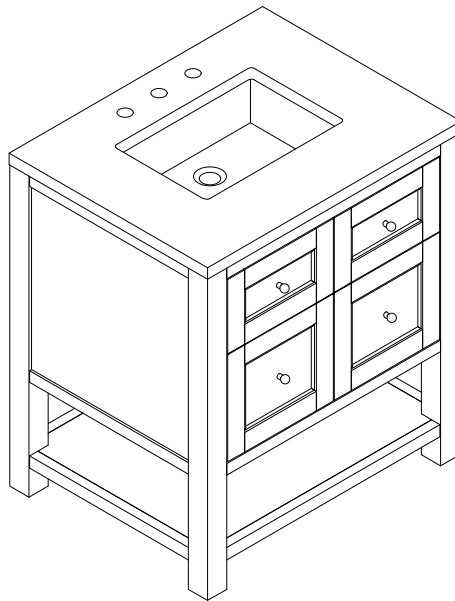

30" BRECKENRIDGE VANITY

JAMES MARTIN
VANITIES™

330-V30-BW / 330-V30-SC

Features

Materials

Solids (Species): Yellow Poplar

Veneers: No

Panels: Plywood

Number of Basins: Single

Vanity Top : Sold Separately - 3cm Top with Sink

Basins Included: No

Number of Doors: Two

Number of Drawers: No

Number of Tip Outs: No

USB/Power Component:Yes (ETL5011080)

Assembly Required: No

Bamboo Storage Tray: No

Drawer Box Material and Construction: No

Hardware Material and Finish: Zinc Alloy in Champagne Brass Color

Fits Drain Hole Size: 1-3/4"

Full Extension, Soft Close Glides: No

European Soft Close Hinges: Yes

Aluminum Laminate Drawer Liners: No

Dimension

Width:29-7/8"

Depth:23-1/2"

Height:33"

Rough-In Height:21-1/2"

Visit website for warranty and installation information
www.jamesmartinvanities.com

Version:202211