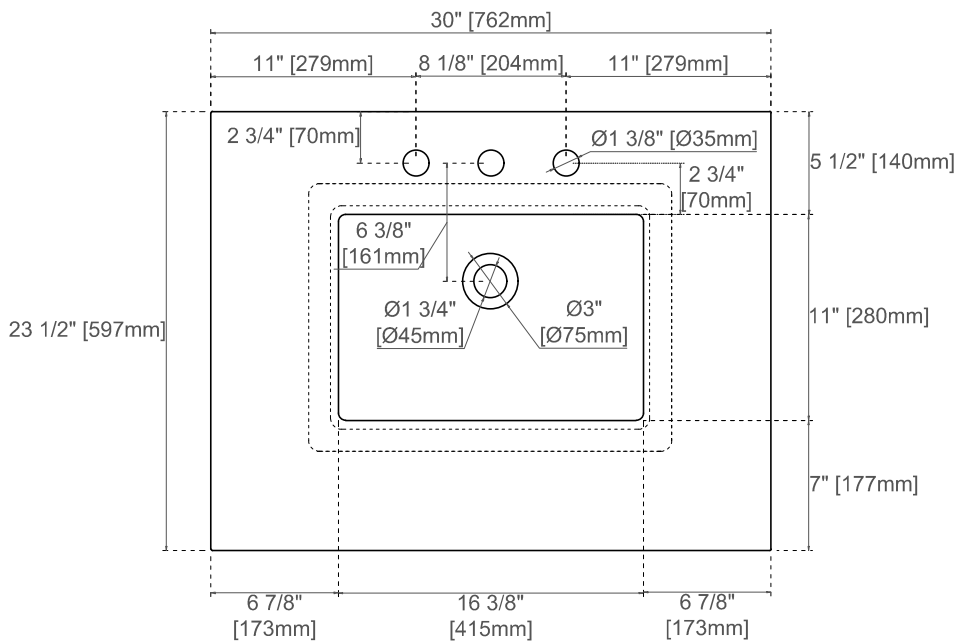

30" 3cm COUNTERTOPS

050-S30

080-S30

090-S30

080,090 Sereis Tops

050 Quartz Sereis Tops

Visit website for warranty and installation information
www.jamesmartinvanities.com

Version:202301

30" BRECKENRIDGE VANITY

JAMES MARTIN
VANITIES™

330-V30-BW / 330-V30-SC

Features

Materials

Solids (Species): Yellow Poplar

Veneers: No

Panels: Plywood

Number of Basins: Single

Vanity Top : Sold Separately - 3cm Top with Sink

Basins Included: No

Number of Doors: Two

Number of Drawers: No

Number of Tip Outs: No

USB/Power Component:Yes (ETL5011080)

Assembly Required: No

Aluminum Laminate Drawer Liners: No

Dimension

Width:29-7/8"

Depth:23-1/2"

Height:33"

Rough-In Height:21-1/2"

Visit website for warranty and installation information
www.jamesmartinvanities.com

Version:202211