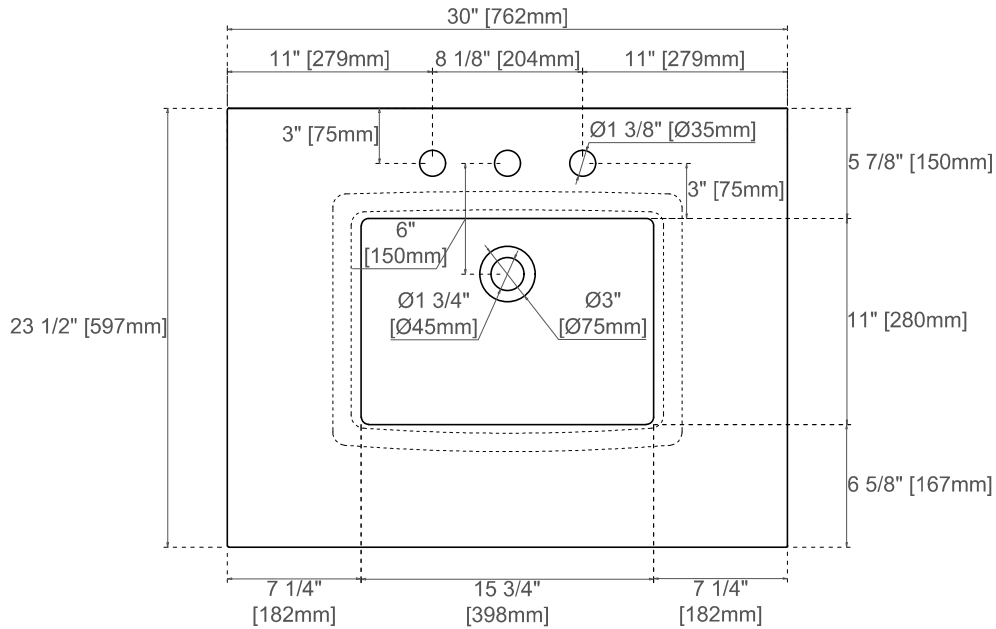

30" 3cm COUNTERTOPS

050-S30

080-S30

090-S30

080,090 Sereis Tops

050 Quartz Sereis Tops

Visit website for warranty and installation information
www.jamesmartinvanities.com

Version:202301

30" BRECKENRIDGE VANITY

JAMES MARTIN
VANITIES™

330-V30-BW / 330-V30-SC

Features

Materials

Solids (Species): Yellow Poplar

Veneers: No

Panels: Plywood

Number of Basins: Single

Vanity Top : Sold Separately - 3cm Top with Sink

Basins Included: No

Number of Doors: Two

Number of Drawers: No

Number of Tip Outs: No

USB/Power Component:Yes (ETL5011080)

Assembly Required: No

Aluminum Laminate Drawer Liners: No

Dimension

Width:29-7/8"

Depth:23-1/2"

Height:33"

Rough-In Height:21-1/2"

Visit website for warranty and installation information
www.jamesmartinvanities.com

Version:202211