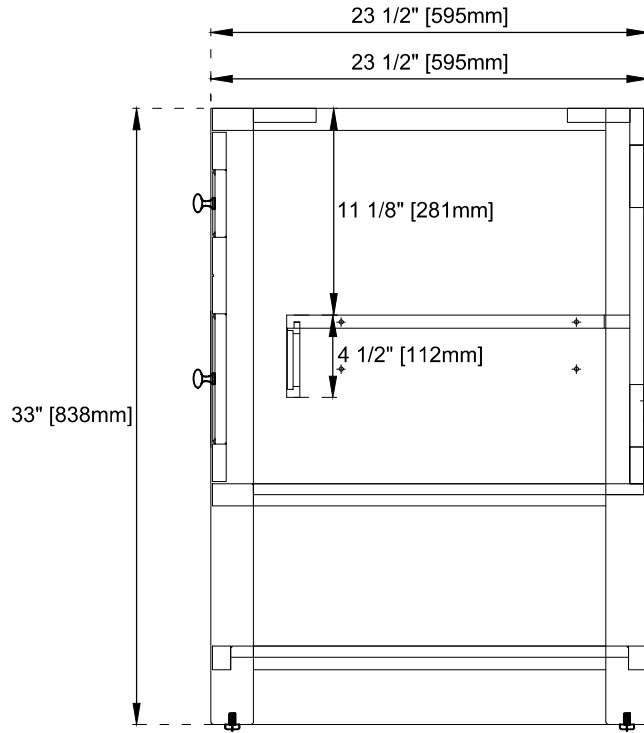

Aluminum Laminate Drawer Liners: No

Dimension

Width:29-7/8"

Depth:23-1/2"

Height:33"

Rough-In Height:21-1/2"

Visit website for warranty and installation information
www.jamesmartinvanities.com

Version:202211

30" BRECKENRIDGE VANITY

330-V30-BW / 330-V30-SC

Top View

Front View

Knob

Diagrams are of cabinets only –James Martin Optional Countertops and sinks are not shown

Visit website for warranty and installation information
www.jamesmartinvanities.com

30" BRECKENRIDGE VANITY

330-V30-BW / 330-V30-SC

Side View

Back View

Diagrams are of cabinets only –James Martin Optional Countertops and sinks are not shown

Visit website for warranty and installation information
www.jamesmartinvanities.com