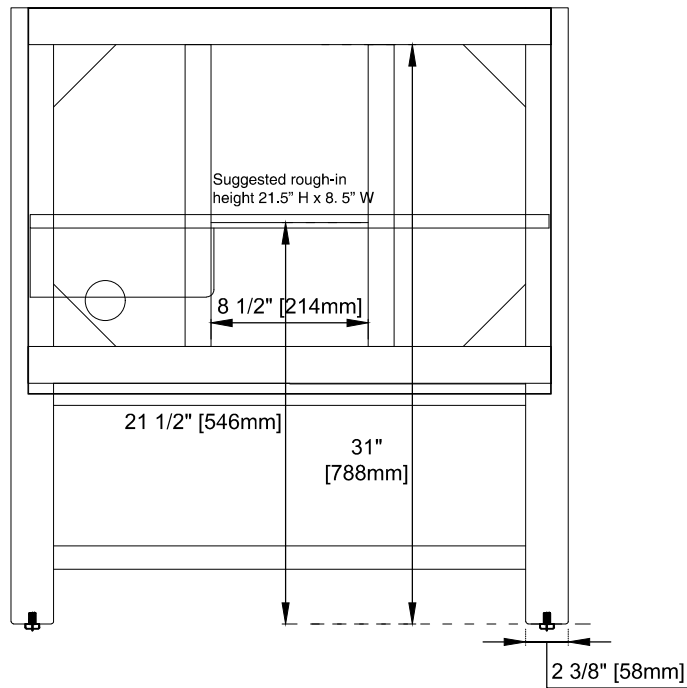

Bamboo Storage Tray: No

Drawer Box Material and Construction: No

Hardware Material and Finish: Zinc Alloy in Champagne Brass Color

Fits Drain Hole Size: 1-3/4"

Full Extension, Soft Close Glides: No

European Soft Close Hinges: Yes

Aluminum Laminate Drawer Liners: No

Dimension

Width:29-7/8"

Depth:23-1/2"

Height:33"

Rough-In Height:21-1/2"

Visit website for warranty and installation information
www.jamesmartinvanities.com

Version:202211

30" BRECKENRIDGE VANITY

330-V30-BW / 330-V30-SC

Top View

Front View

Knob

Diagrams are of cabinets only –James Martin Optional Countertops and sinks are not shown

Visit website for warranty and installation information
www.jamesmartinvanities.com

30" BRECKENRIDGE VANITY

330-V30-BW / 330-V30-SC

Side View

Back View

Diagrams are of cabinets only –James Martin Optional Countertops and sinks are not shown

Visit website for warranty and installation information
www.jamesmartinvanities.com