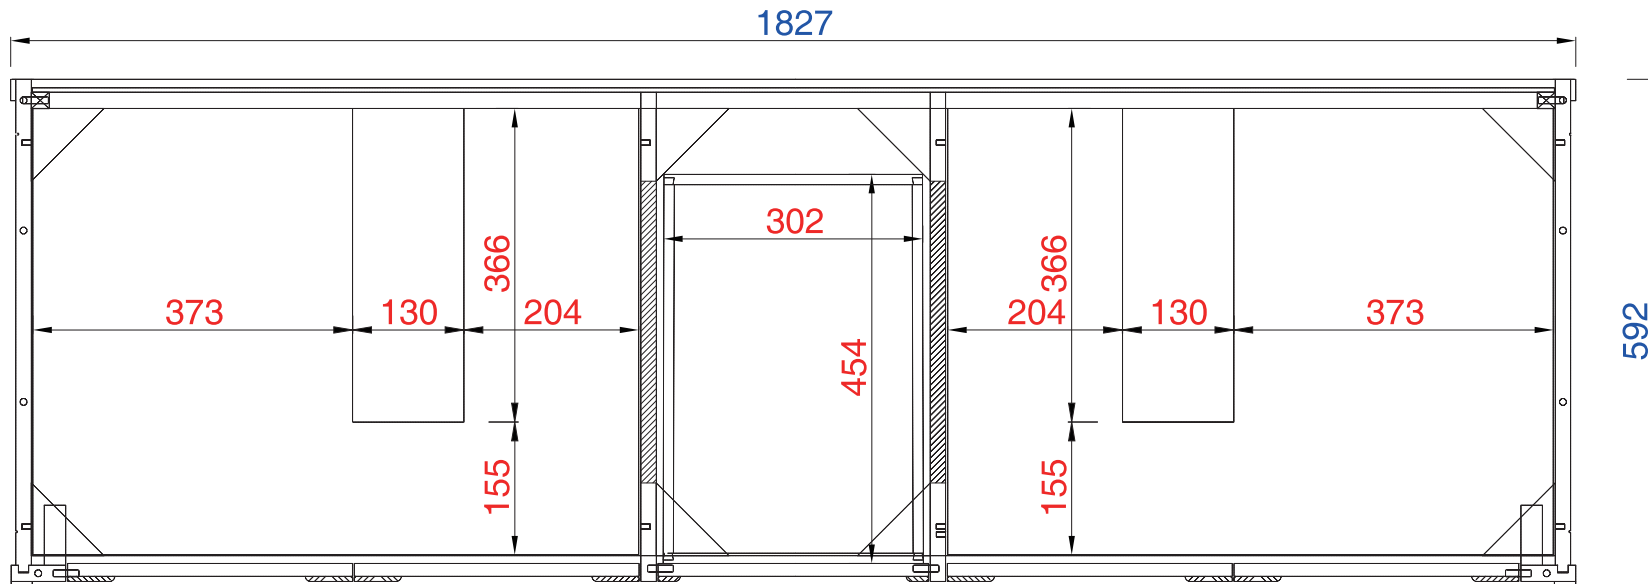

1828mm

Item Number:
305-V72-WWW

JAMES MARTIN

VANITIES™

Chicago 1828mm Cabinet

Diagrams with Dimensions
page 02 of 03

NOTE ONE: Countertops are not shown in these diagrams. (Cabinet Only)

NOTE TWO: Internal Shelves (Shown) are designed to align with sinks in James Martin's Optional Countertops.
Customers' own countertops and sinks may align differently, and modification may be required.
Please consult our website for Countertop Diagrams: www.jamesmartinvanities.com

1828mm

Item Number:
305-V72-WWW

JAMES MARTIN

VANITIES™

Chicago 1828mm Cabinet

Diagrams with Dimensions
page 03 of 03

NOTE ONE: Countertops are not shown in these diagrams. (Cabinet Only)
NOTE TWO: This vanity does not have a Backsplash.
Please consult our website for Countertop Diagrams: www.jamesmartinvanities.com