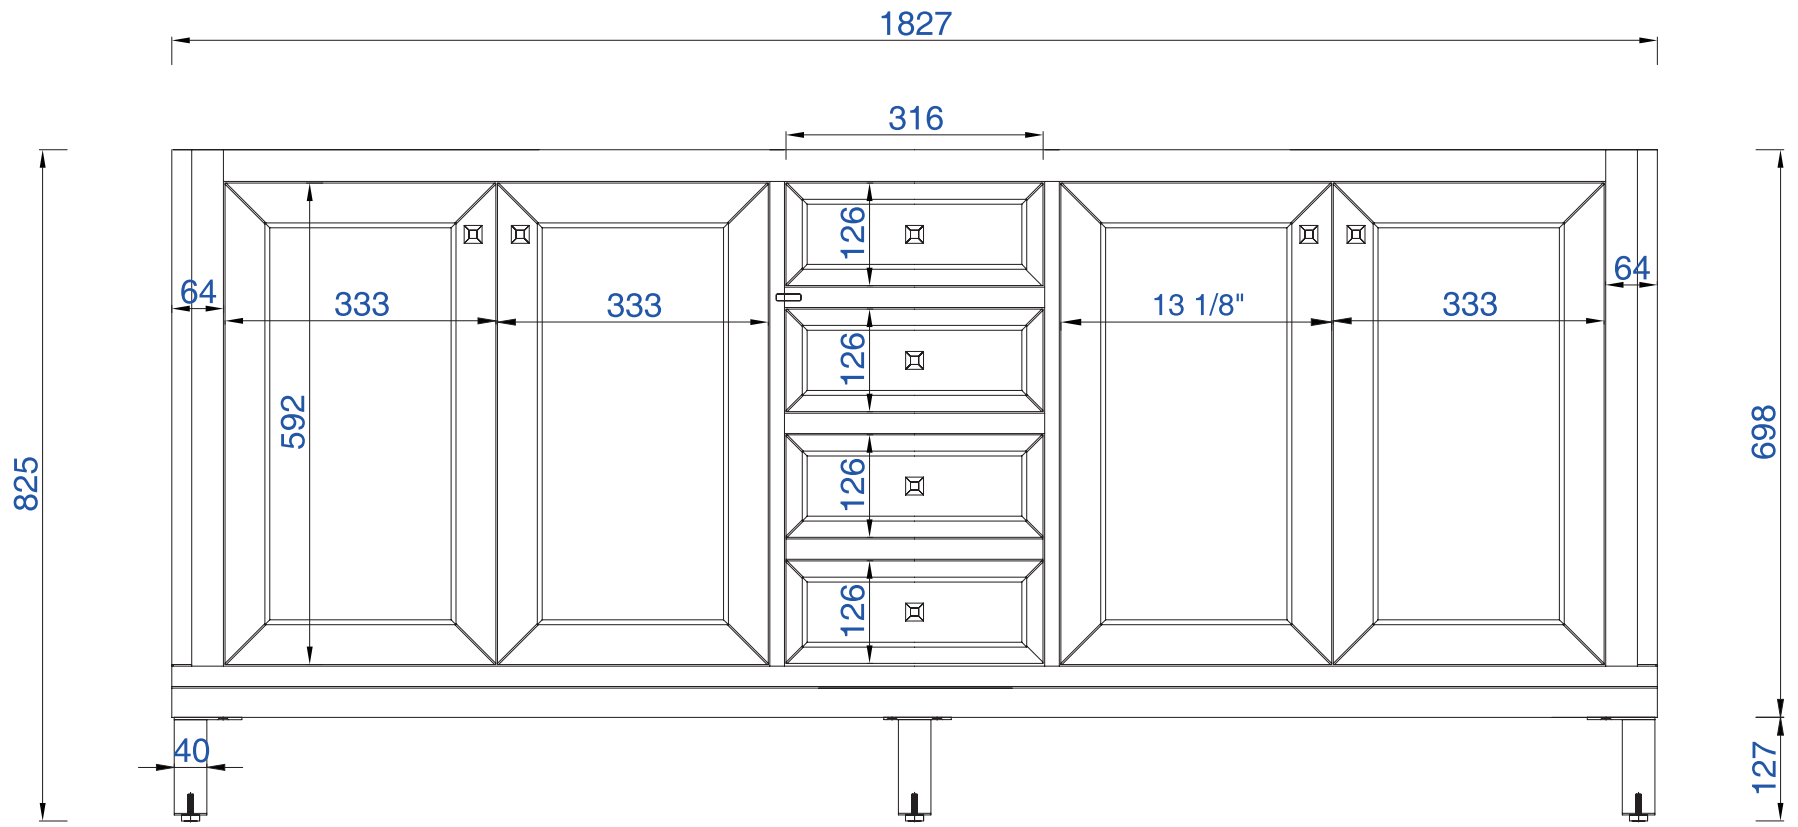

1828mm

Item Number:
305-V72-WWW

JAMES MARTIN

VANITIES™

Chicago 1828mm Cabinet

Diagrams with Dimensions
page 01 of 03

NOTE ONE: Countertops are not shown in these diagrams. (Cabinet Only)
NOTE TWO: This vanity does not have a Backsplash.
Please consult our website for Countertop Diagrams: www.jamesmartinvanities.com