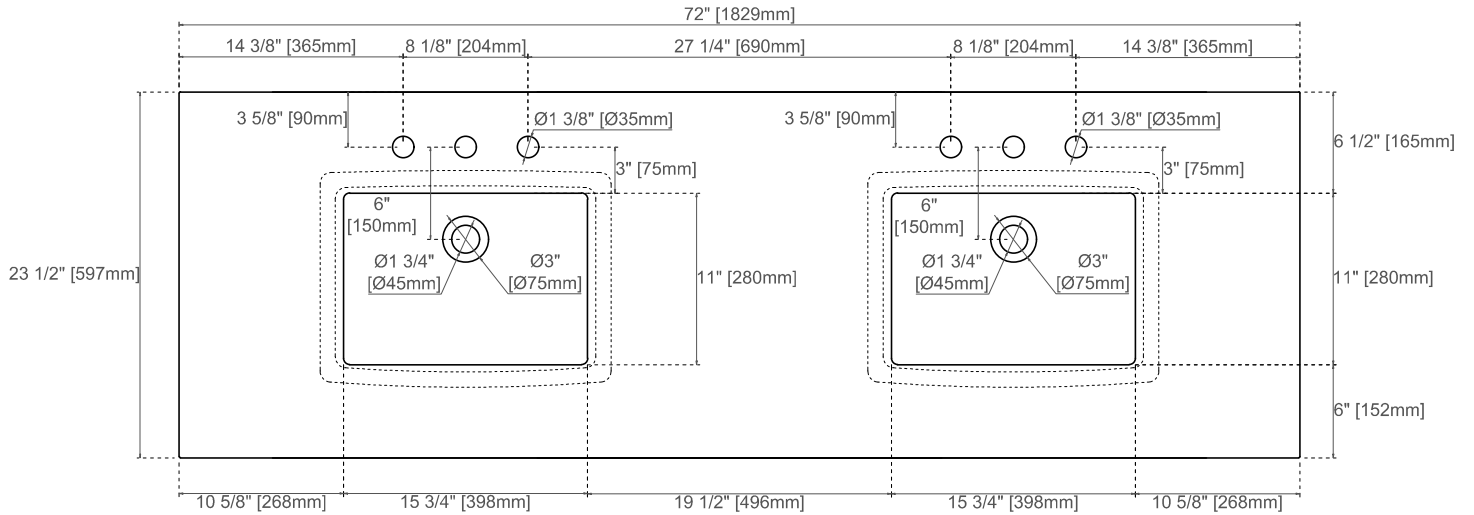

NOTE TWO: This vanity does not have a Backsplash.

Please consult our website for Countertop Diagrams: www.jamesmartinvanities.com

1828mm

Item Number:
305-V72-WWW

JAMES MARTIN

VANITIES™

Chicago 1828mm Cabinet

1828mm

Item Number:
305-V72-WWW

JAMES MARTIN

VANITIES™

Chicago 1828mm Cabinet

Diagrams with Dimensions
page 02 of 03

NOTE ONE: Countertops are not shown in these diagrams. (Cabinet Only)

NOTE TWO: Internal Shelves (Shown) are designed to align with sinks in James Martin's Optional Countertops.
Customers' own countertops and sinks may align differently, and modification may be required.
Please consult our website for Countertop Diagrams: www.jamesmartinvanities.com

1828mm

Item Number:
305-V72-WWW

JAMES MARTIN

VANITIES™

Chicago 1828mm Cabinet

Diagrams with Dimensions
page 03 of 03

NOTE ONE: Countertops are not shown in these diagrams. (Cabinet Only)
NOTE TWO: This vanity does not have a Backsplash.
Please consult our website for Countertop Diagrams: www.jamesmartinvanities.com

72" 3cm COUNTERTOPS
 050-S72
 080-S72
 090-S72

JAMES MARTIN
 VANITIES™

080,090 Sereis Tops

050 Quartz Sereis Tops

Visit website for warranty and installation information
www.jamesmartinvanities.com

Version:202301