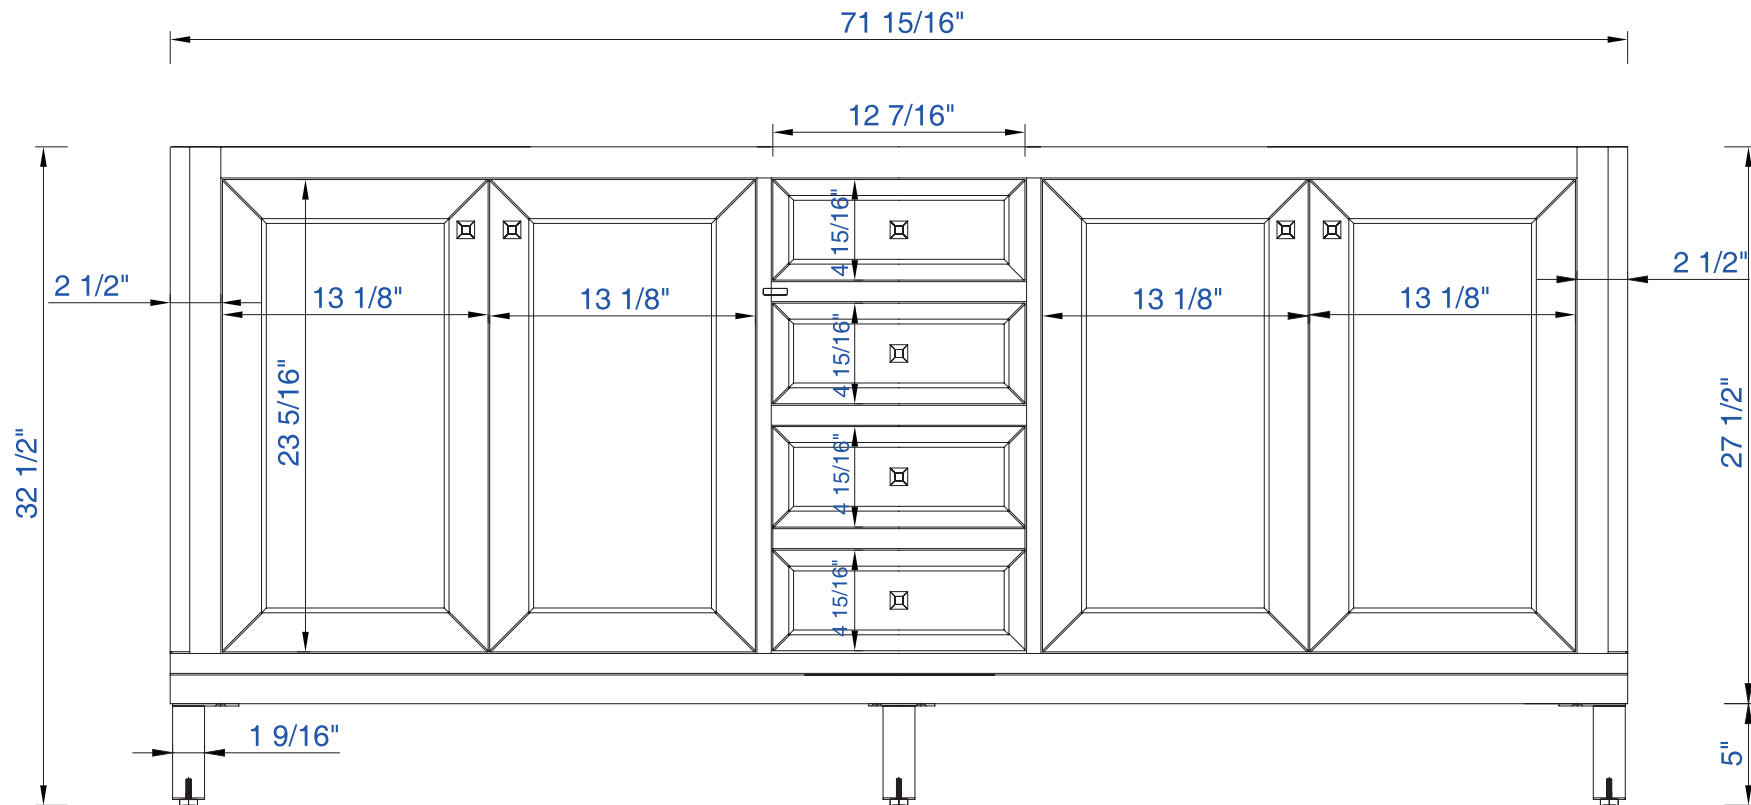

72"

Item Number:

305-V72-WWW

JAMES MARTIN

VANITIES™

Chicago 72" Cabinet

Diagrams with Dimensions
page 01 of 03

NOTE ONE: Countertops are not shown in these diagrams. (Cabinet Only)

NOTE TWO: This vanity does not have a Backsplash.

Please consult our website for Countertop Diagrams: www.jamesmartinvanities.com

72"

Item Number:

305-V72-WWW

JAMES MARTIN

VANITIES™

Chicago 72" Cabinet

Diagrams with Dimensions
page 02 of 03

NOTE ONE: Countertops are not shown in these diagrams. (Cabinet Only)

NOTE TWO: Internal Shelves (Shown) are designed to align with sinks in James Martin's Optional Countertops. Customers' own countertops and sinks may align differently, and modification may be required. Please consult our website for Countertop Diagrams: www.jamesmartinvanities.com

1828mm

Item Number:
305-V72-WWW

JAMES MARTIN

VANITIES™

Chicago 1828mm Cabinet

Diagrams with Dimensions
page 02 of 03

NOTE ONE: Countertops are not shown in these diagrams. (Cabinet Only)

NOTE TWO: Internal Shelves (Shown) are designed to align with sinks in James Martin's Optional Countertops.
Customers' own countertops and sinks may align differently, and modification may be required.
Please consult our website for Countertop Diagrams: www.jamesmartinvanities.com