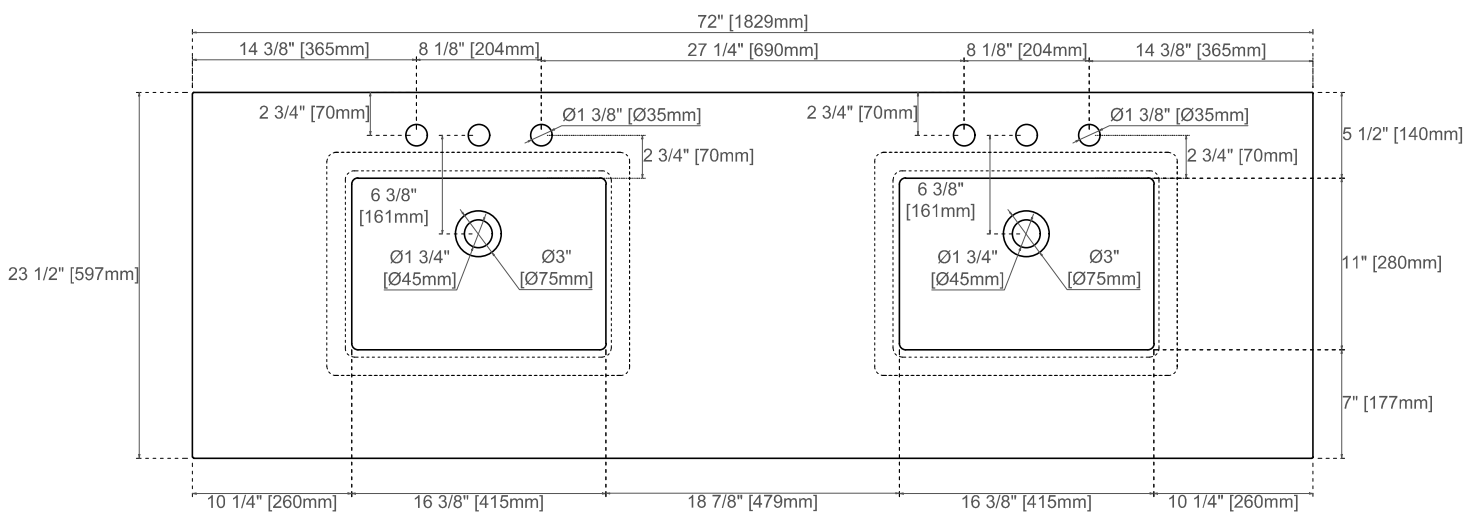

NOTE TWO: This vanity does not have a Backsplash.

Please consult our website for Countertop Diagrams: www.jamesmartinvanities.com

1828mm

Item Number:
305-V72-WWW

JAMES MARTIN

VANITIES™

Chicago 1828mm Cabinet

1828mm

Item Number:
305-V72-WWW

JAMES MARTIN

VANITIES™

Chicago 1828mm Cabinet

Diagrams with Dimensions
page 02 of 03

NOTE ONE: Countertops are not shown in these diagrams. (Cabinet Only)

NOTE TWO: Internal Shelves (Shown) are designed to align with sinks in James Martin's Optional Countertops.
Customers' own countertops and sinks may align differently, and modification may be required.
Please consult our website for Countertop Diagrams: www.jamesmartinvanities.com

1828mm

Item Number:
305-V72-WWW

JAMES MARTIN

VANITIES™

Chicago 1828mm Cabinet

Diagrams with Dimensions
page 03 of 03

NOTE ONE: Countertops are not shown in these diagrams. (Cabinet Only)
NOTE TWO: This vanity does not have a Backsplash.
Please consult our website for Countertop Diagrams: www.jamesmartinvanities.com

72" 3cm COUNTERTOPS
 050-S72
 080-S72
 090-S72

JAMES MARTIN
 VANITIES™

080,090 Sereis Tops

050 Quartz Sereis Tops

Visit website for warranty and installation information
www.jamesmartinvanities.com

Version:202301