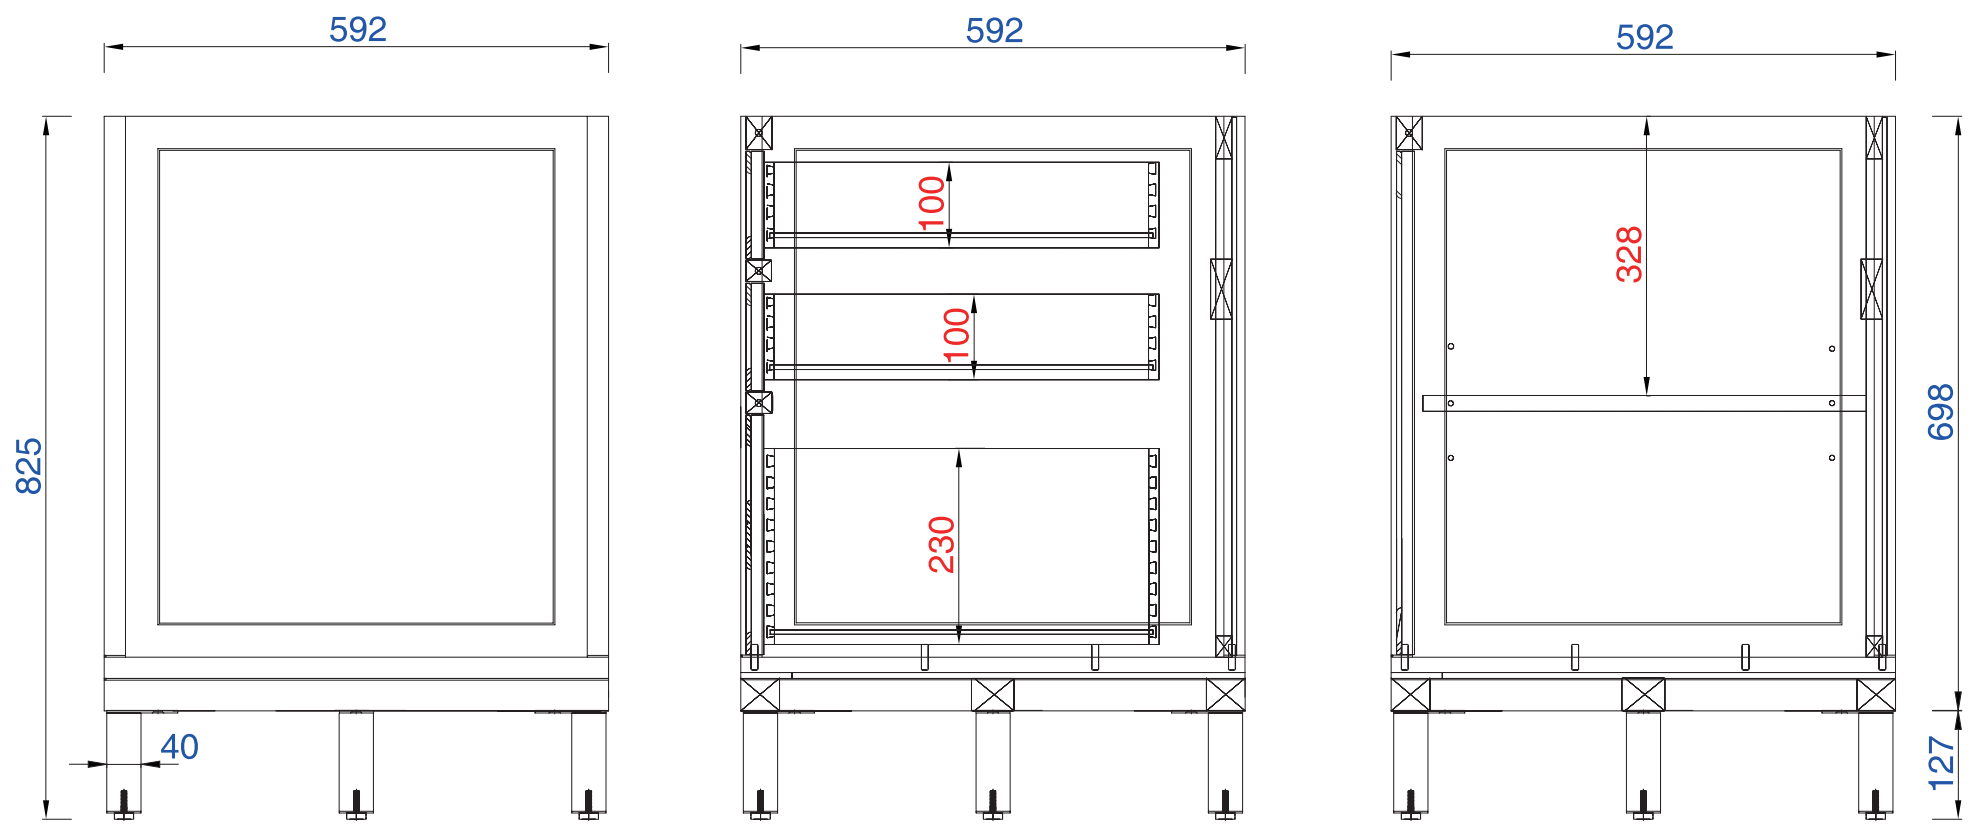

1828mm

Item Number:
305-V72-WWW

JAMES MARTIN

VANITIES™

Chicago 1828mm Cabinet

Diagrams with Dimensions
page 02 of 03

NOTE ONE: Countertops are not shown in these diagrams. (Cabinet Only)

NOTE TWO: Internal Shelves (Shown) are designed to align with sinks in James Martin's Optional Countertops.
Customers' own countertops and sinks may align differently, and modification may be required.
Please consult our website for Countertop Diagrams: www.jamesmartinvanities.com

1828mm

Item Number:
305-V72-WWW

JAMES MARTIN

VANITIES™

Chicago 1828mm Cabinet

Diagrams with Dimensions
page 03 of 03

NOTE ONE: Countertops are not shown in these diagrams. (Cabinet Only)
NOTE TWO: This vanity does not have a Backsplash.
Please consult our website for Countertop Diagrams: www.jamesmartinvanities.com