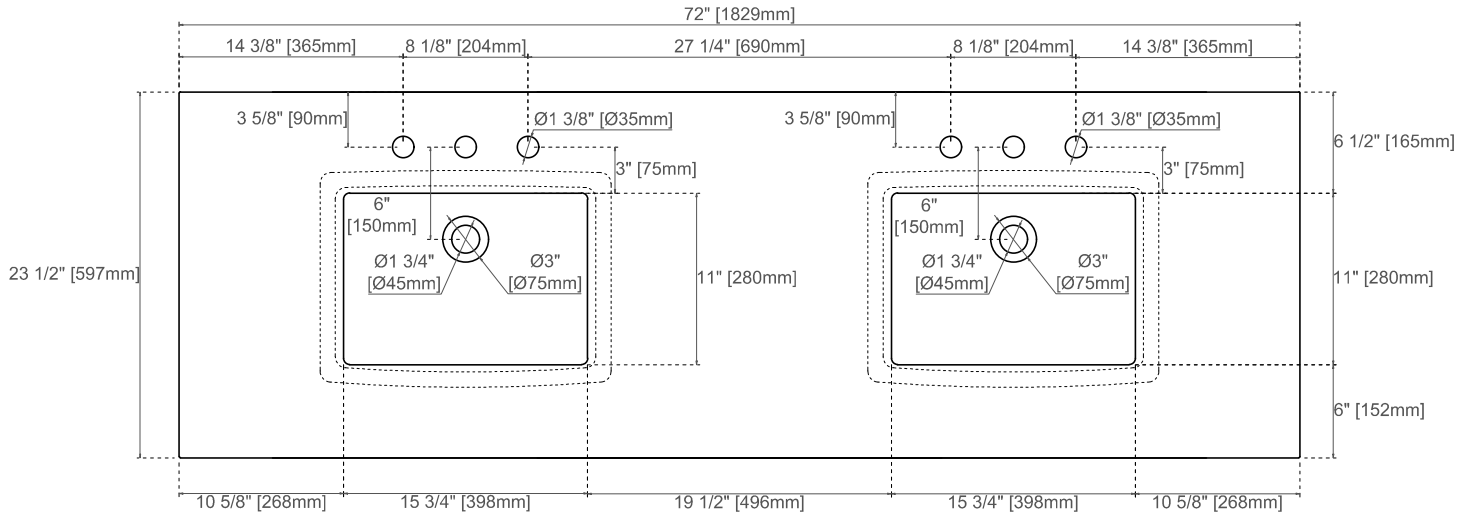

72" 3cm COUNTERTOPS
 050-S72
 080-S72
 090-S72

JAMES MARTIN
 VANITIES™

080,090 Sereis Tops

050 Quartz Sereis Tops

Visit website for warranty and installation information
www.jamesmartinvanities.com

Version:202301

72"

Item Number:

305-V72-WWW

JAMES MARTIN

VANITIES™

Chicago 72" Cabinet

Diagrams with Dimensions
page 01 of 03

NOTE ONE: Countertops are not shown in these diagrams. (Cabinet Only)

1828mm

Item Number:
305-V72-WWW

JAMES MARTIN

VANITIES™

Chicago 1828mm Cabinet

Diagrams with Dimensions
page 02 of 03

NOTE ONE: Countertops are not shown in these diagrams. (Cabinet Only)

NOTE TWO: Internal Shelves (Shown) are designed to align with sinks in James Martin's Optional Countertops.
Customers' own countertops and sinks may align differently, and modification may be required.
Please consult our website for Countertop Diagrams: www.jamesmartinvanities.com

1828mm

Item Number:
305-V72-WWW

JAMES MARTIN

VANITIES™

Chicago 1828mm Cabinet

Diagrams with Dimensions
page 03 of 03

NOTE ONE: Countertops are not shown in these diagrams. (Cabinet Only)
NOTE TWO: This vanity does not have a Backsplash.
Please consult our website for Countertop Diagrams: www.jamesmartinvanities.com