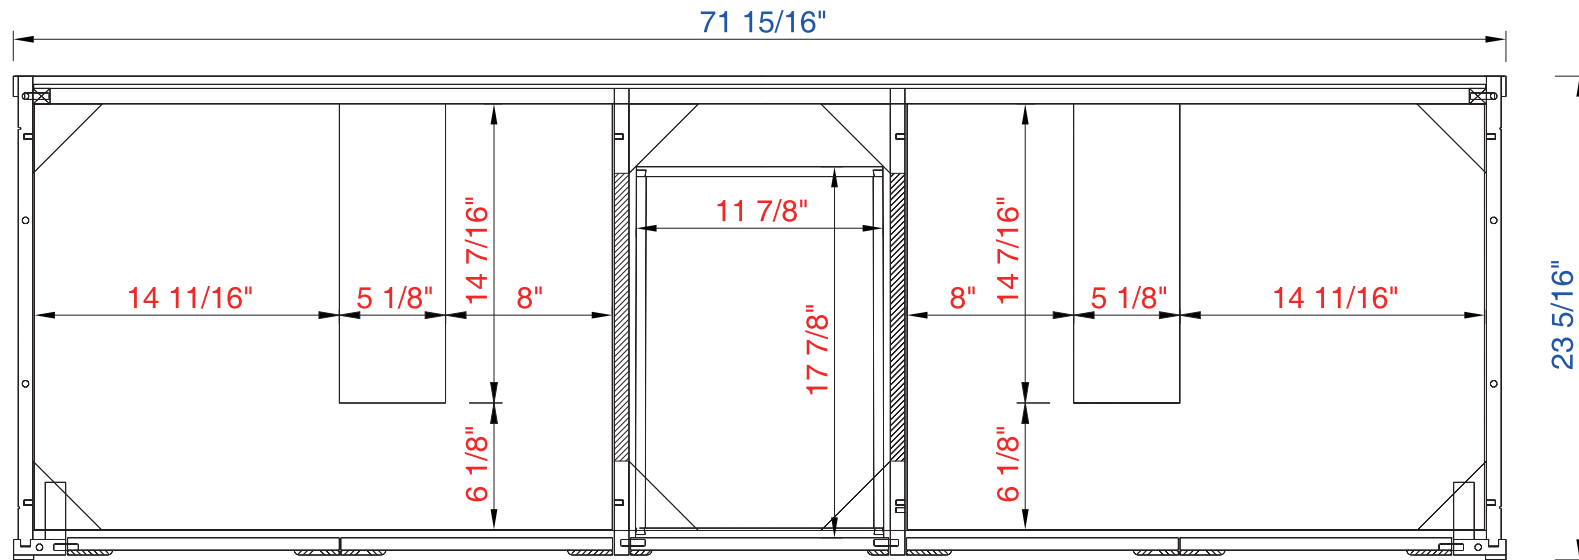

72"

Item Number:

305-V72-WWW

JAMES MARTIN

VANITIES™

Chicago 72" Cabinet

Diagrams with Dimensions
page 01 of 03

NOTE ONE: Countertops are not shown in these diagrams. (Cabinet Only)

Diagrams with Dimensions
page 02 of 03

NOTE ONE: Countertops are not shown in these diagrams. (Cabinet Only)

NOTE TWO: Internal Shelves (Shown) are designed to align with sinks in James Martin's Optional Countertops. Customers' own countertops and sinks may align differently, and modification may be required. Please consult our website for Countertop Diagrams: www.jamesmartinvanities.com

1828mm

Item Number:
305-V72-WWW

JAMES MARTIN

VANITIES™

Chicago 1828mm Cabinet

Diagrams with Dimensions
page 02 of 03

NOTE ONE: Countertops are not shown in these diagrams. (Cabinet Only)

NOTE TWO: Internal Shelves (Shown) are designed to align with sinks in James Martin's Optional Countertops.
Customers' own countertops and sinks may align differently, and modification may be required.
Please consult our website for Countertop Diagrams: www.jamesmartinvanities.com

1828mm

Item Number:
305-V72-WWW

JAMES MARTIN

VANITIES™

Chicago 1828mm Cabinet

Diagrams with Dimensions
page 03 of 03

NOTE ONE: Countertops are not shown in these diagrams. (Cabinet Only)
NOTE TWO: This vanity does not have a Backsplash.
Please consult our website for Countertop Diagrams: www.jamesmartinvanities.com