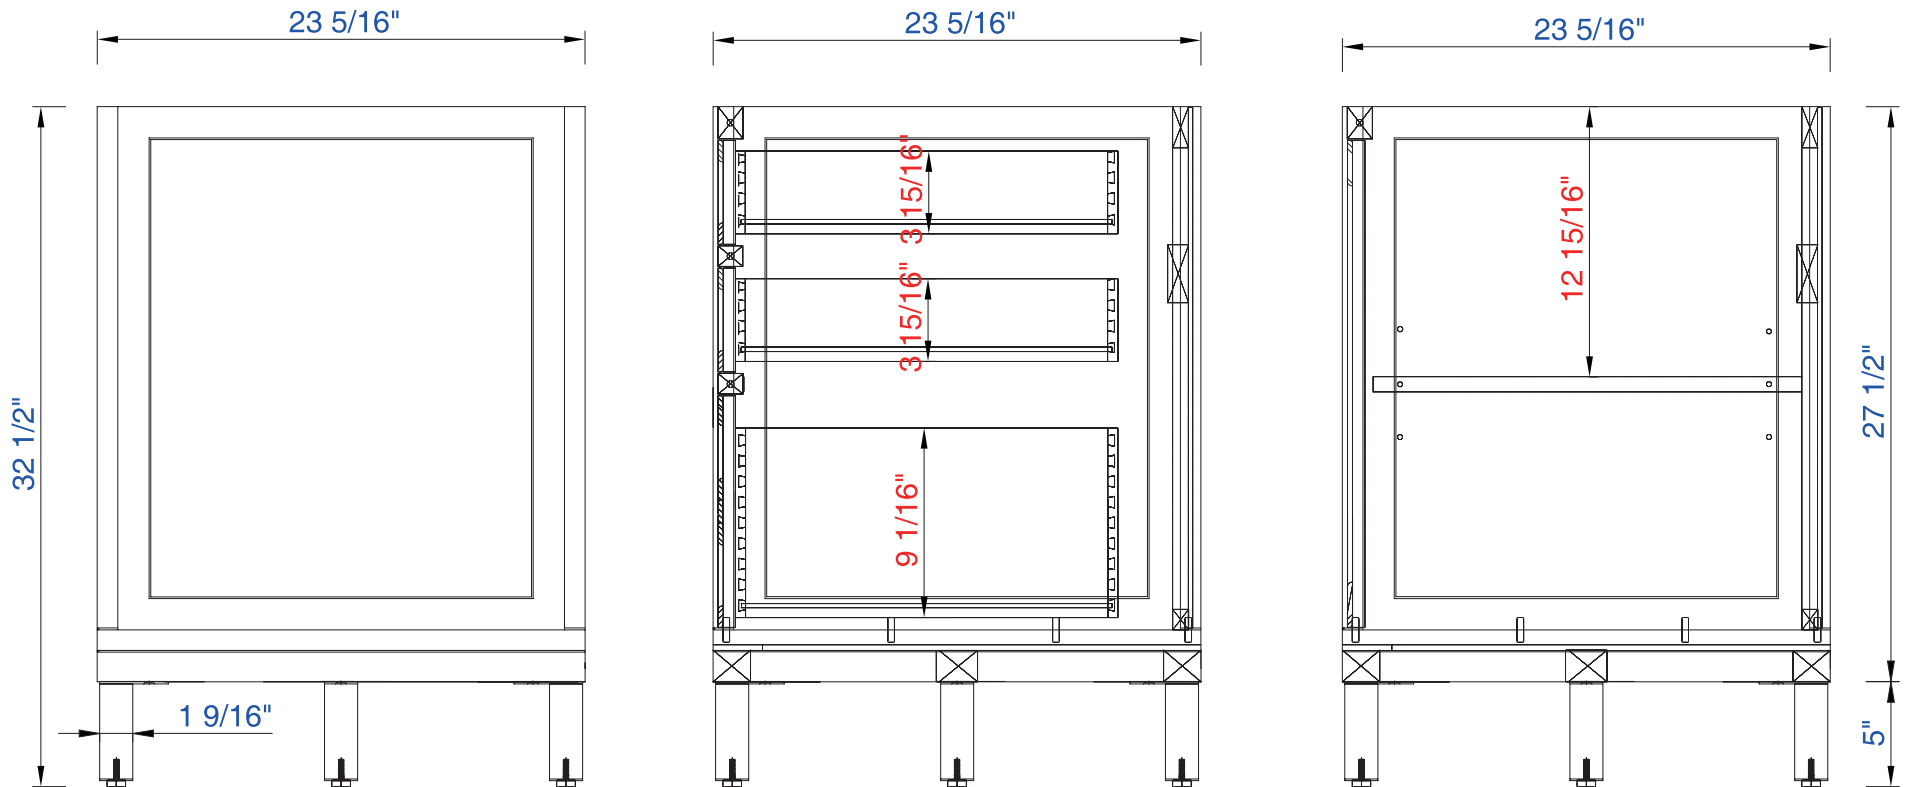

Diagrams with Dimensions
page 02 of 03

NOTE ONE: Countertops are not shown in these diagrams. (Cabinet Only)

NOTE TWO: Internal Shelves (Shown) are designed to align with sinks in James Martin's Optional Countertops. Customers' own countertops and sinks may align differently, and modification may be required. Please consult our website for Countertop Diagrams: www.jamesmartinvanities.com

72"

Item Number:

305-V72-WWW

JAMES MARTIN

VANITIES™

Chicago 72" Cabinet

Diagrams with Dimensions
page 03 of 03

NOTE ONE: Countertops are not shown in these diagrams. (Cabinet Only)

1828mm

Item Number:
305-V72-WWW

JAMES MARTIN

VANITIES™

Chicago 1828mm Cabinet

Diagrams with Dimensions
page 02 of 03

NOTE ONE: Countertops are not shown in these diagrams. (Cabinet Only)

NOTE TWO: Internal Shelves (Shown) are designed to align with sinks in James Martin's Optional Countertops.
Customers' own countertops and sinks may align differently, and modification may be required.
Please consult our website for Countertop Diagrams: www.jamesmartinvanities.com

1828mm

Item Number:
305-V72-WWW

JAMES MARTIN

VANITIES™

Chicago 1828mm Cabinet

Diagrams with Dimensions
page 03 of 03

NOTE ONE: Countertops are not shown in these diagrams. (Cabinet Only)
NOTE TWO: This vanity does not have a Backsplash.
Please consult our website for Countertop Diagrams: www.jamesmartinvanities.com