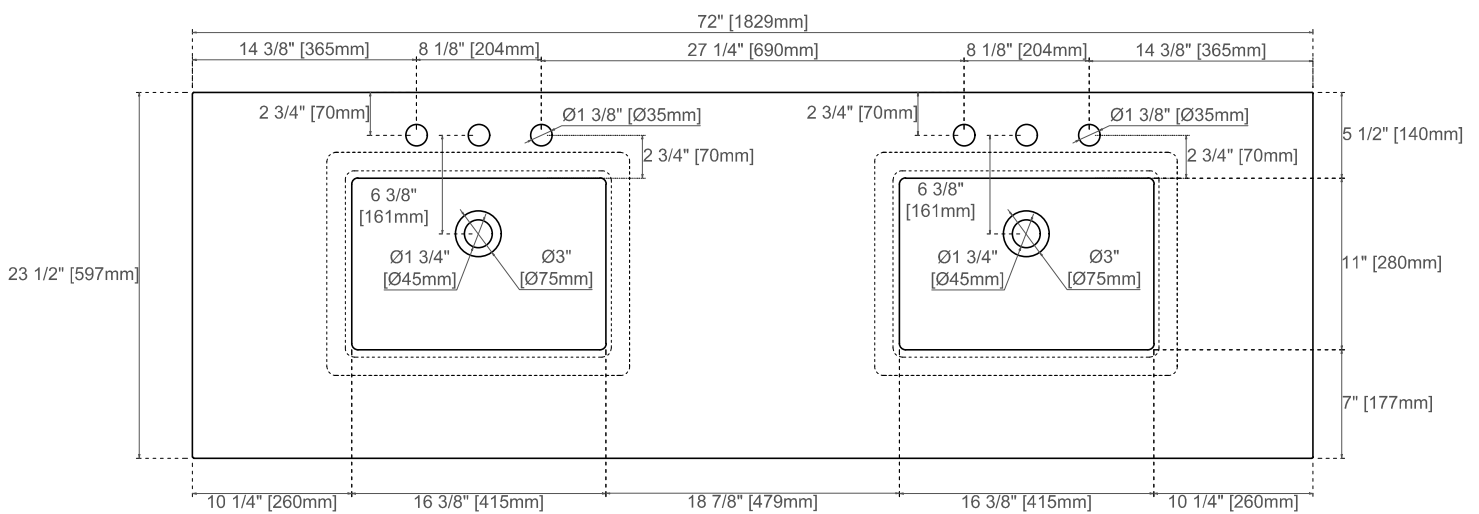

72" 3cm COUNTERTOPS
 050-S72
 080-S72
 090-S72

JAMES MARTIN
 VANITIES™

080,090 Sereis Tops

050 Quartz Sereis Tops

Visit website for warranty and installation information
www.jamesmartinvanities.com

Version:202301

72"

Item Number:

305-V72-WWW

JAMES MARTIN

VANITIES™

Chicago 72" Cabinet

Diagrams with Dimensions
page 01 of 03

NOTE ONE: Countertops are not shown in these diagrams. (Cabinet Only)

1828mm

Item Number:
305-V72-WWW

JAMES MARTIN

VANITIES™

Chicago 1828mm Cabinet

Diagrams with Dimensions
page 02 of 03

NOTE ONE: Countertops are not shown in these diagrams. (Cabinet Only)

NOTE TWO: Internal Shelves (Shown) are designed to align with sinks in James Martin's Optional Countertops.
Customers' own countertops and sinks may align differently, and modification may be required.
Please consult our website for Countertop Diagrams: www.jamesmartinvanities.com

1828mm

Item Number:
305-V72-WWW

JAMES MARTIN

VANITIES™

Chicago 1828mm Cabinet

Diagrams with Dimensions
page 03 of 03

NOTE ONE: Countertops are not shown in these diagrams. (Cabinet Only)
NOTE TWO: This vanity does not have a Backsplash.
Please consult our website for Countertop Diagrams: www.jamesmartinvanities.com