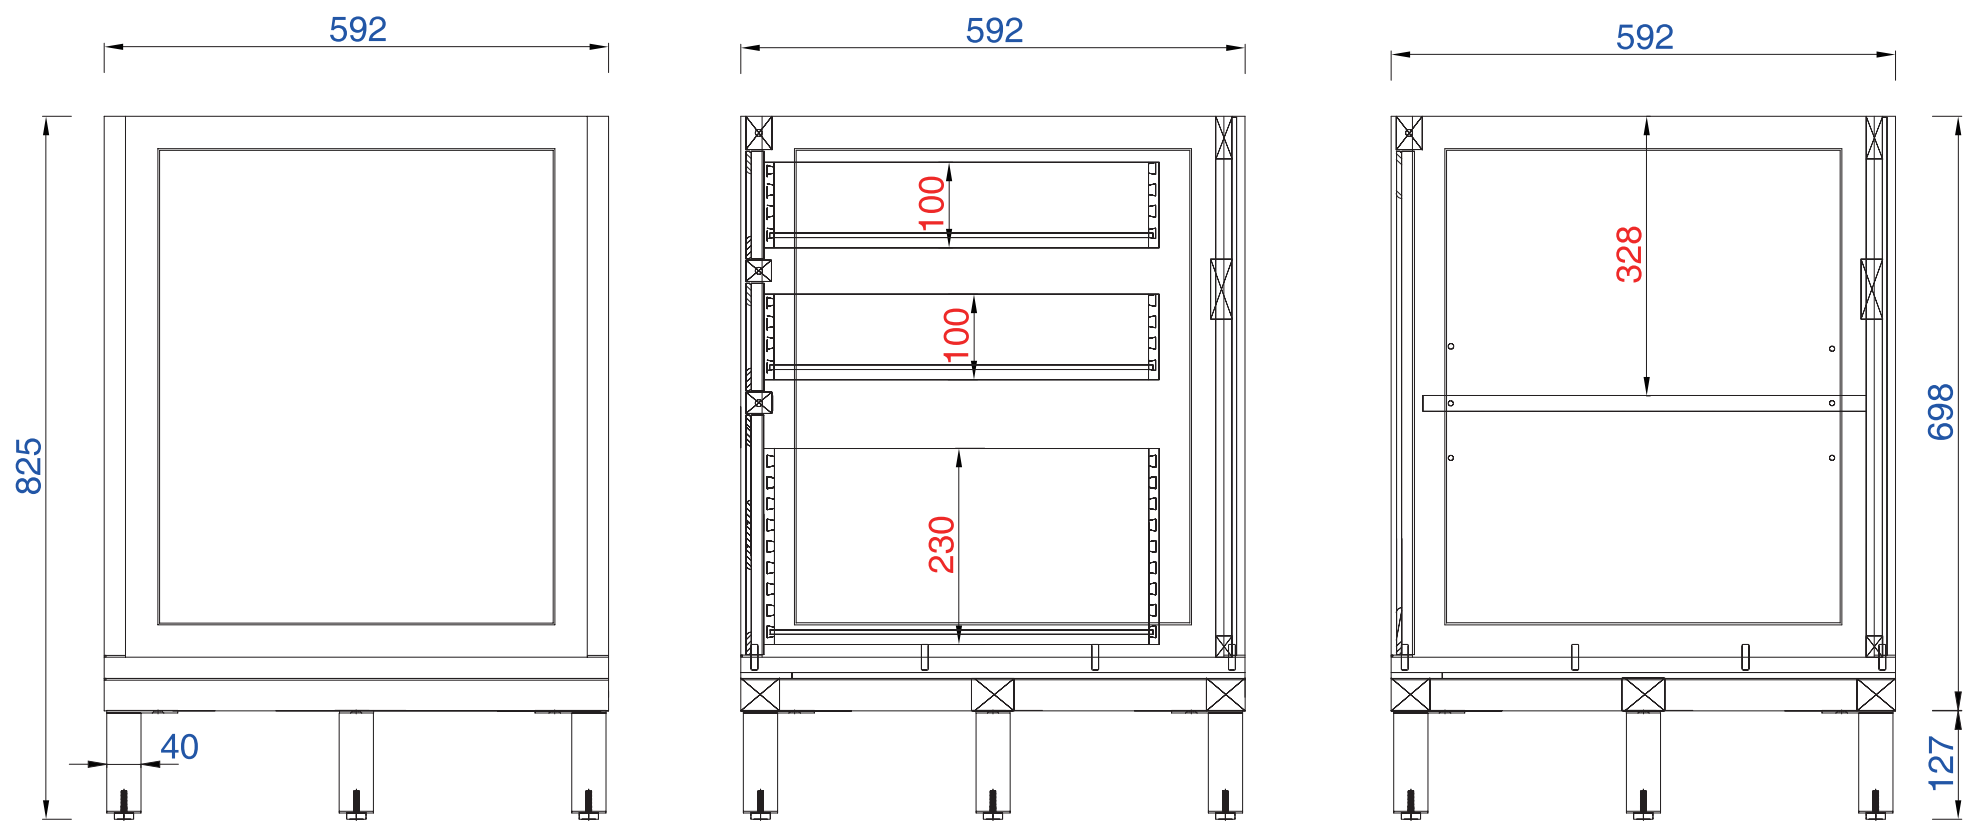

72"

Item Number:

305-V72-WWW

JAMES MARTIN

VANITIES™

Chicago 72" Cabinet

Diagrams with Dimensions
page 03 of 03

NOTE ONE: Countertops are not shown in these diagrams. (Cabinet Only)

NOTE TWO: This vanity does not have a Backsplash.

Please consult our website for Countertop Diagrams: www.jamesmartinvanities.com

1828mm

Item Number:
305-V72-WWW

JAMES MARTIN

VANITIES™

Chicago 1828mm Cabinet

1828mm

Item Number:
305-V72-WWW

JAMES MARTIN

VANITIES™

Chicago 1828mm Cabinet

Diagrams with Dimensions
page 02 of 03

NOTE ONE: Countertops are not shown in these diagrams. (Cabinet Only)

NOTE TWO: Internal Shelves (Shown) are designed to align with sinks in James Martin's Optional Countertops.
Customers' own countertops and sinks may align differently, and modification may be required.
Please consult our website for Countertop Diagrams: www.jamesmartinvanities.com

1828mm

Item Number:
305-V72-WWW

JAMES MARTIN

VANITIES™

Chicago 1828mm Cabinet

Diagrams with Dimensions
page 03 of 03

NOTE ONE: Countertops are not shown in these diagrams. (Cabinet Only)
NOTE TWO: This vanity does not have a Backsplash.
Please consult our website for Countertop Diagrams: www.jamesmartinvanities.com