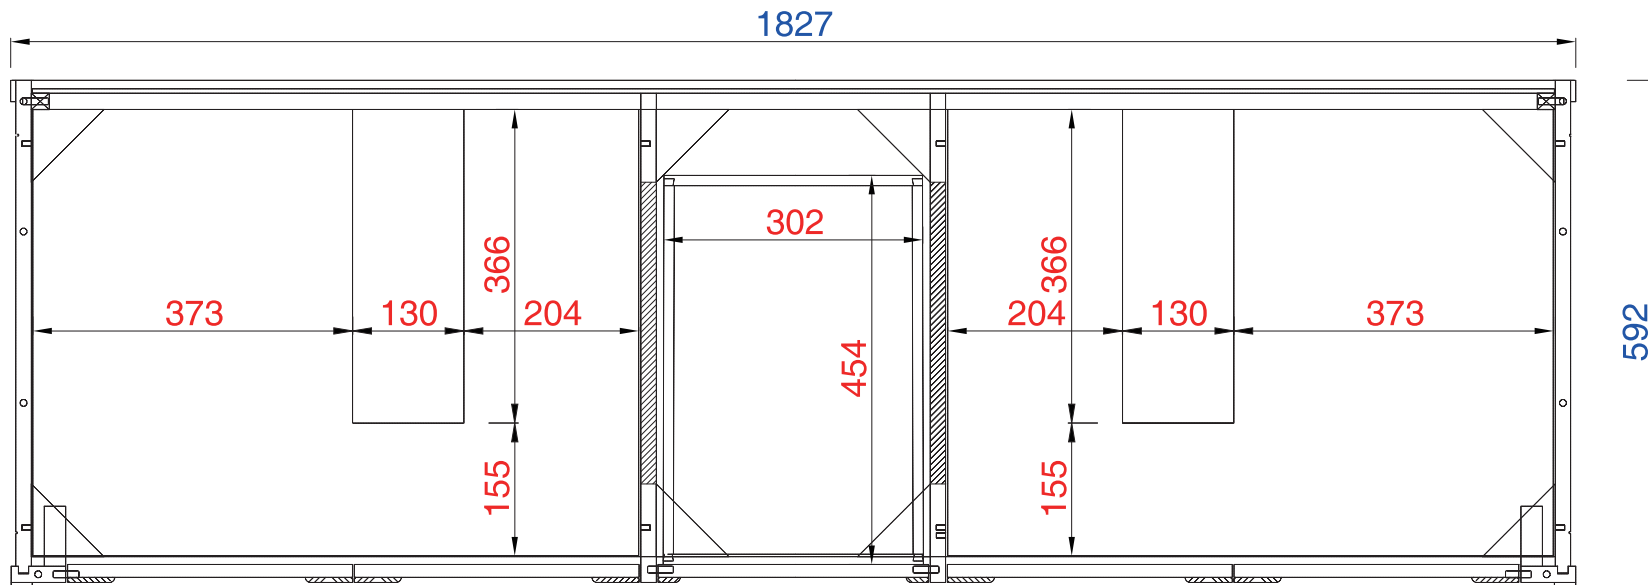

NOTE TWO: This vanity does not have a Backsplash.

Please consult our website for Countertop Diagrams: www.jamesmartinvanities.com

1828mm

Item Number:
305-V72-WWW

JAMES MARTIN

VANITIES™

Chicago 1828mm Cabinet

1828mm

Item Number:
305-V72-WWW

JAMES MARTIN

VANITIES™

Chicago 1828mm Cabinet

Diagrams with Dimensions
page 02 of 03

NOTE ONE: Countertops are not shown in these diagrams. (Cabinet Only)

NOTE TWO: Internal Shelves (Shown) are designed to align with sinks in James Martin's Optional Countertops.
Customers' own countertops and sinks may align differently, and modification may be required.
Please consult our website for Countertop Diagrams: www.jamesmartinvanities.com

1828mm

Item Number:
305-V72-WWW

JAMES MARTIN

VANITIES™

Chicago 1828mm Cabinet

Diagrams with Dimensions
page 03 of 03

NOTE ONE: Countertops are not shown in these diagrams. (Cabinet Only)
NOTE TWO: This vanity does not have a Backsplash.
Please consult our website for Countertop Diagrams: www.jamesmartinvanities.com