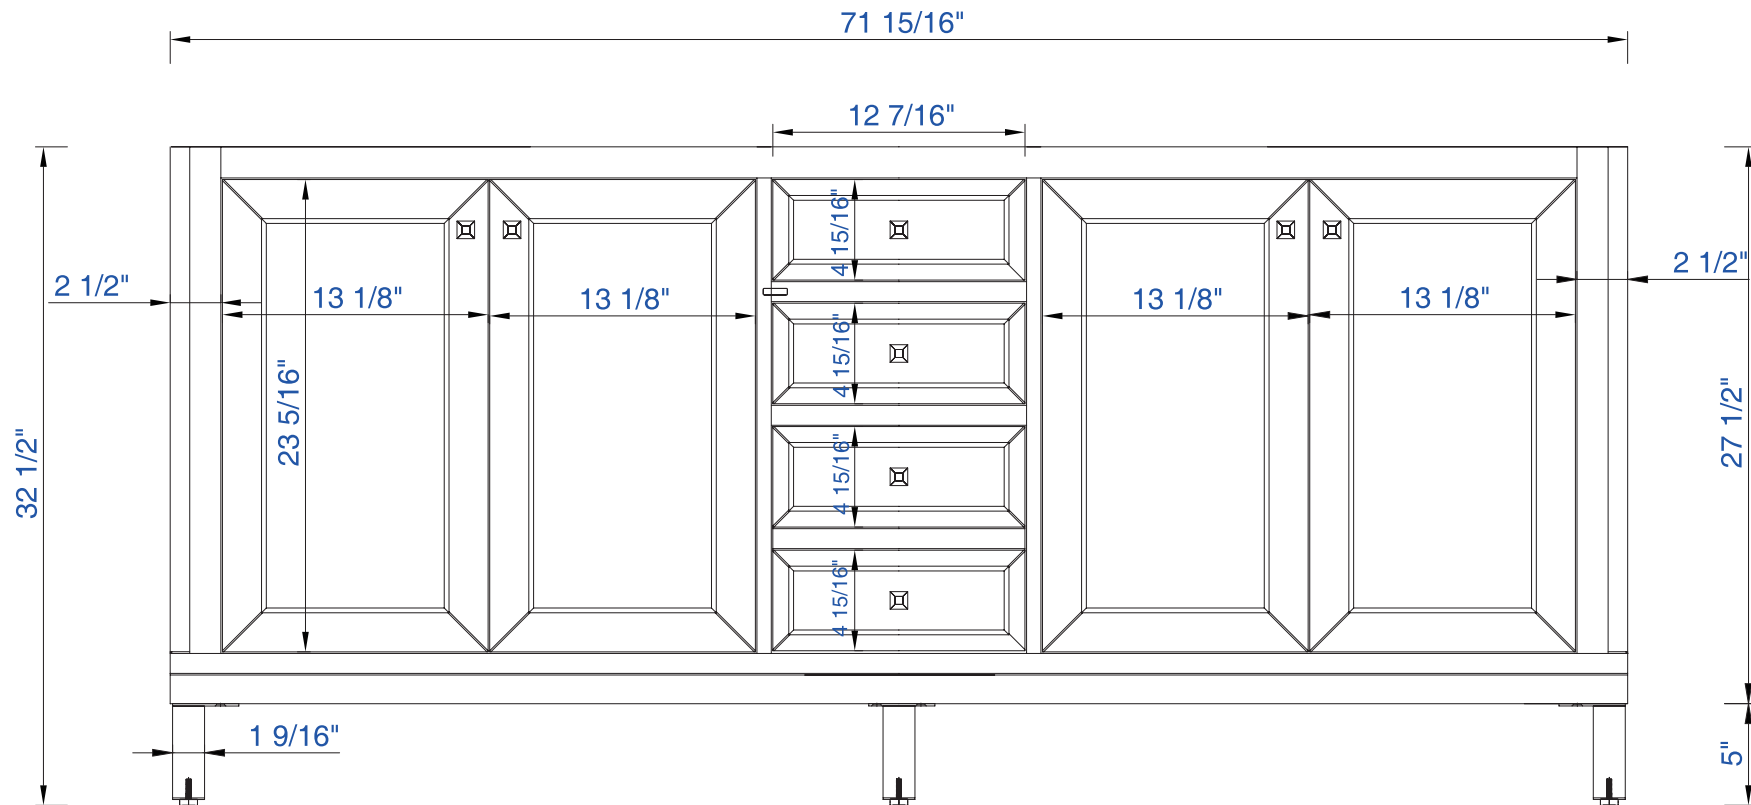

72"

Item Number:

305-V72-WWW

JAMES MARTIN

VANITIES™

Chicago 72" Cabinet

Diagrams with Dimensions
page 01 of 03

NOTE ONE: Countertops are not shown in these diagrams. (Cabinet Only)

Diagrams with Dimensions
page 02 of 03

NOTE ONE: Countertops are not shown in these diagrams. (Cabinet Only)

NOTE TWO: Internal Shelves (Shown) are designed to align with sinks in James Martin's Optional Countertops. Customers' own countertops and sinks may align differently, and modification may be required. Please consult our website for Countertop Diagrams: www.jamesmartinvanities.com

1828mm

Item Number:
305-V72-WWW

JAMES MARTIN

VANITIES™

Chicago 1828mm Cabinet

Diagrams with Dimensions
page 02 of 03

NOTE ONE: Countertops are not shown in these diagrams. (Cabinet Only)

NOTE TWO: Internal Shelves (Shown) are designed to align with sinks in James Martin's Optional Countertops.
Customers' own countertops and sinks may align differently, and modification may be required.
Please consult our website for Countertop Diagrams: www.jamesmartinvanities.com

1828mm

Item Number:
305-V72-WWW

JAMES MARTIN

VANITIES™

Chicago 1828mm Cabinet

Diagrams with Dimensions
page 03 of 03

NOTE ONE: Countertops are not shown in these diagrams. (Cabinet Only)
NOTE TWO: This vanity does not have a Backsplash.
Please consult our website for Countertop Diagrams: www.jamesmartinvanities.com