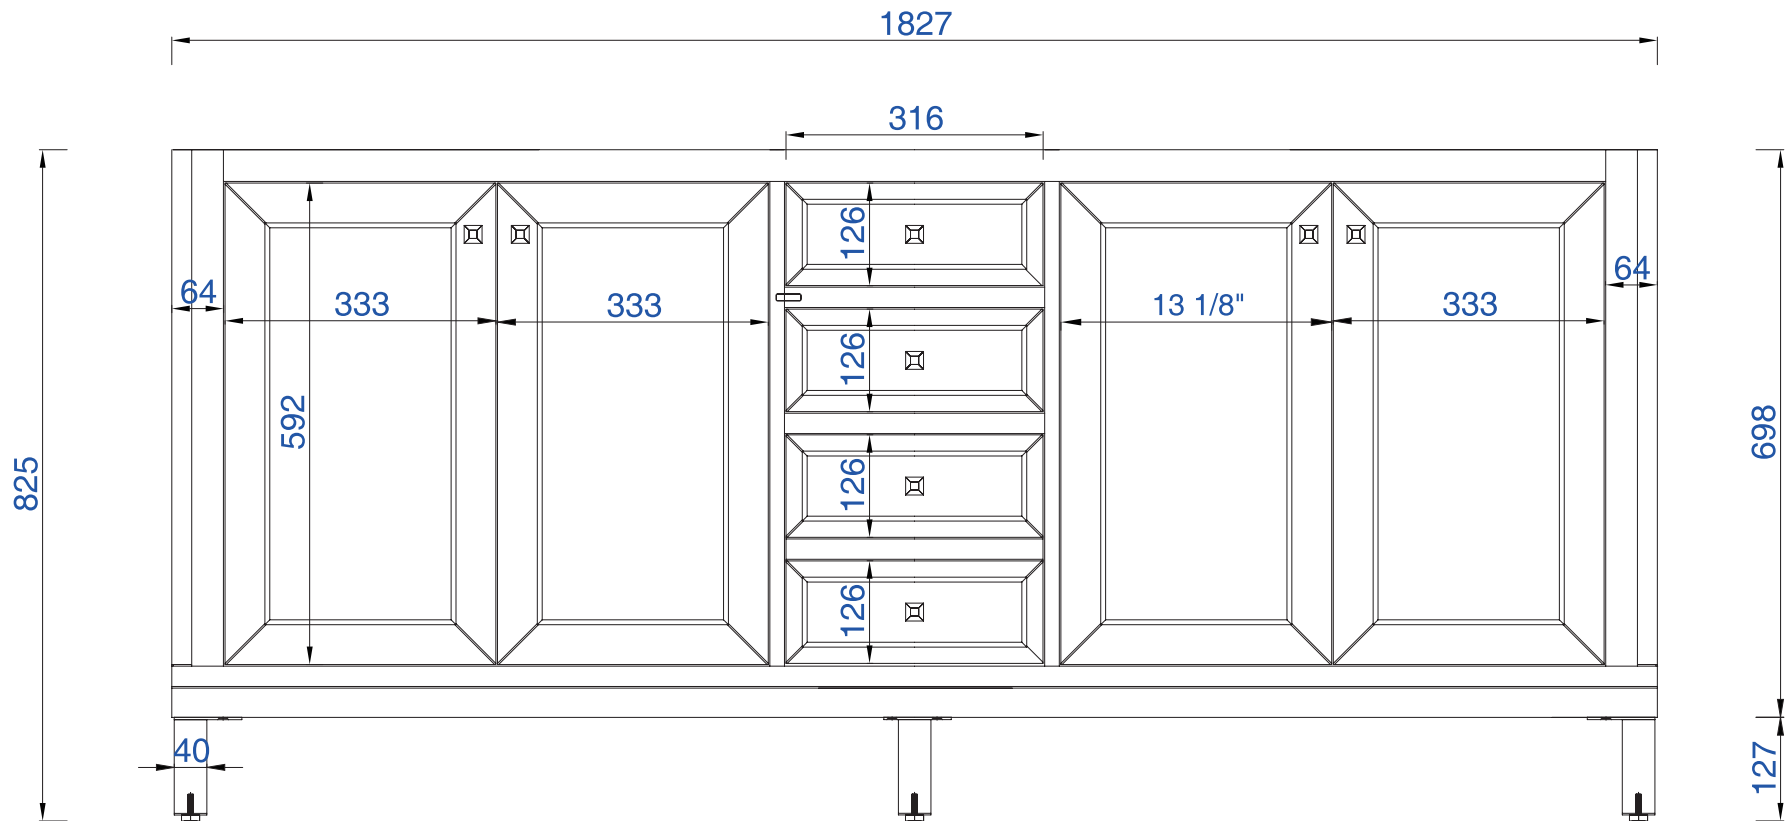

1828mm

Item Number:
305-V72-WWW

JAMES MARTIN

VANITIES™

Chicago 1828mm Cabinet

Diagrams with Dimensions
page 01 of 03

NOTE ONE: Countertops are not shown in these diagrams. (Cabinet Only)
NOTE TWO: This vanity does not have a Backsplash.
Please consult our website for Countertop Diagrams: www.jamesmartinvanities.com