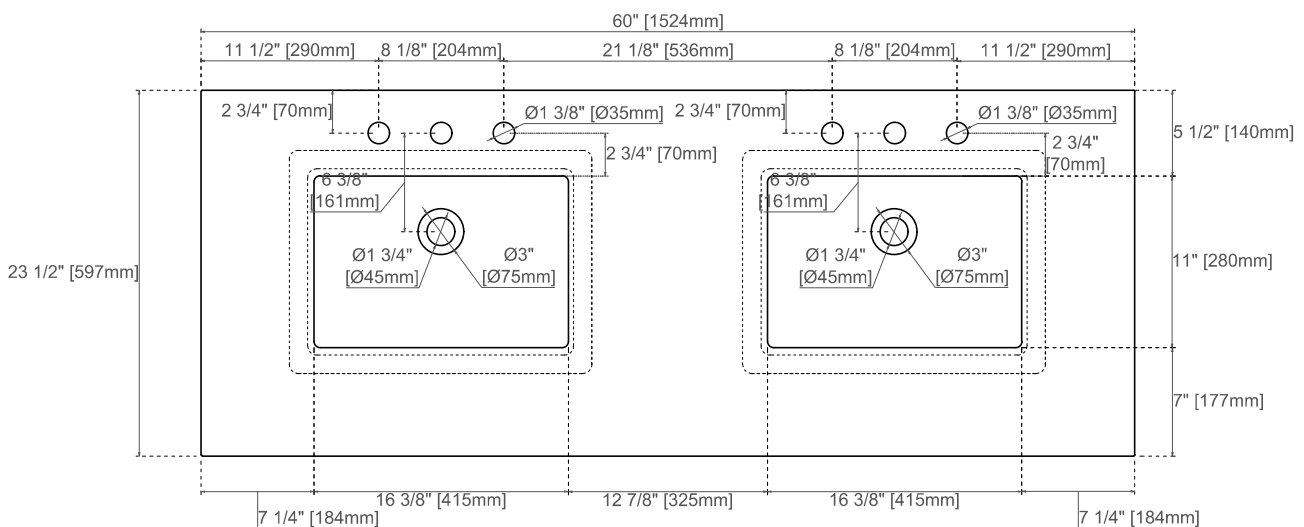

NOTE TWO: This vanity does not have a Backsplash.

Please consult our website for Countertop Diagrams: www.jamesmartinvanities.com

1524mm

Item Number:
305-V60D-WWW

JAMES MARTIN

VANITIES™

Chicago 1524mm Cabinet

1524mm

Item Number:
305-V60D-WWW

JAMES MARTIN

VANITIES™

Chicago 1524mm Cabinet

Diagrams with Dimensions
page 02 of 03

NOTE ONE: Countertops are not shown in these diagrams. (Cabinet Only)

NOTE TWO: Internal Shelves (Shown) are designed to align with sinks in James Martin's Optional Countertops. Customers' own countertops and sinks may align differently, and modification may be required. Please consult our website for Countertop Diagrams: www.jamesmartinvanities.com

1524mm

Item Number:
305-V60D-WWW

JAMES MARTIN

VANITIES™

Chicago 1524mm Cabinet

Diagrams with Dimensions
page 03 of 03

NOTE ONE: Countertops are not shown in these diagrams. (Cabinet Only)
NOTE TWO: This vanity does not have a Backsplash.
Please consult our website for Countertop Diagrams: www.jamesmartinvanities.com

60"D 3cm COUNTERTOPS
 050-S60D
 080-S60D
 090-S60D

JAMES MARTIN
 VANITIES™

080,090 Sereis Tops

050 Quartz Sereis Tops

Visit website for warranty and installation information
www.jamesmartinvanities.com

Version:202301