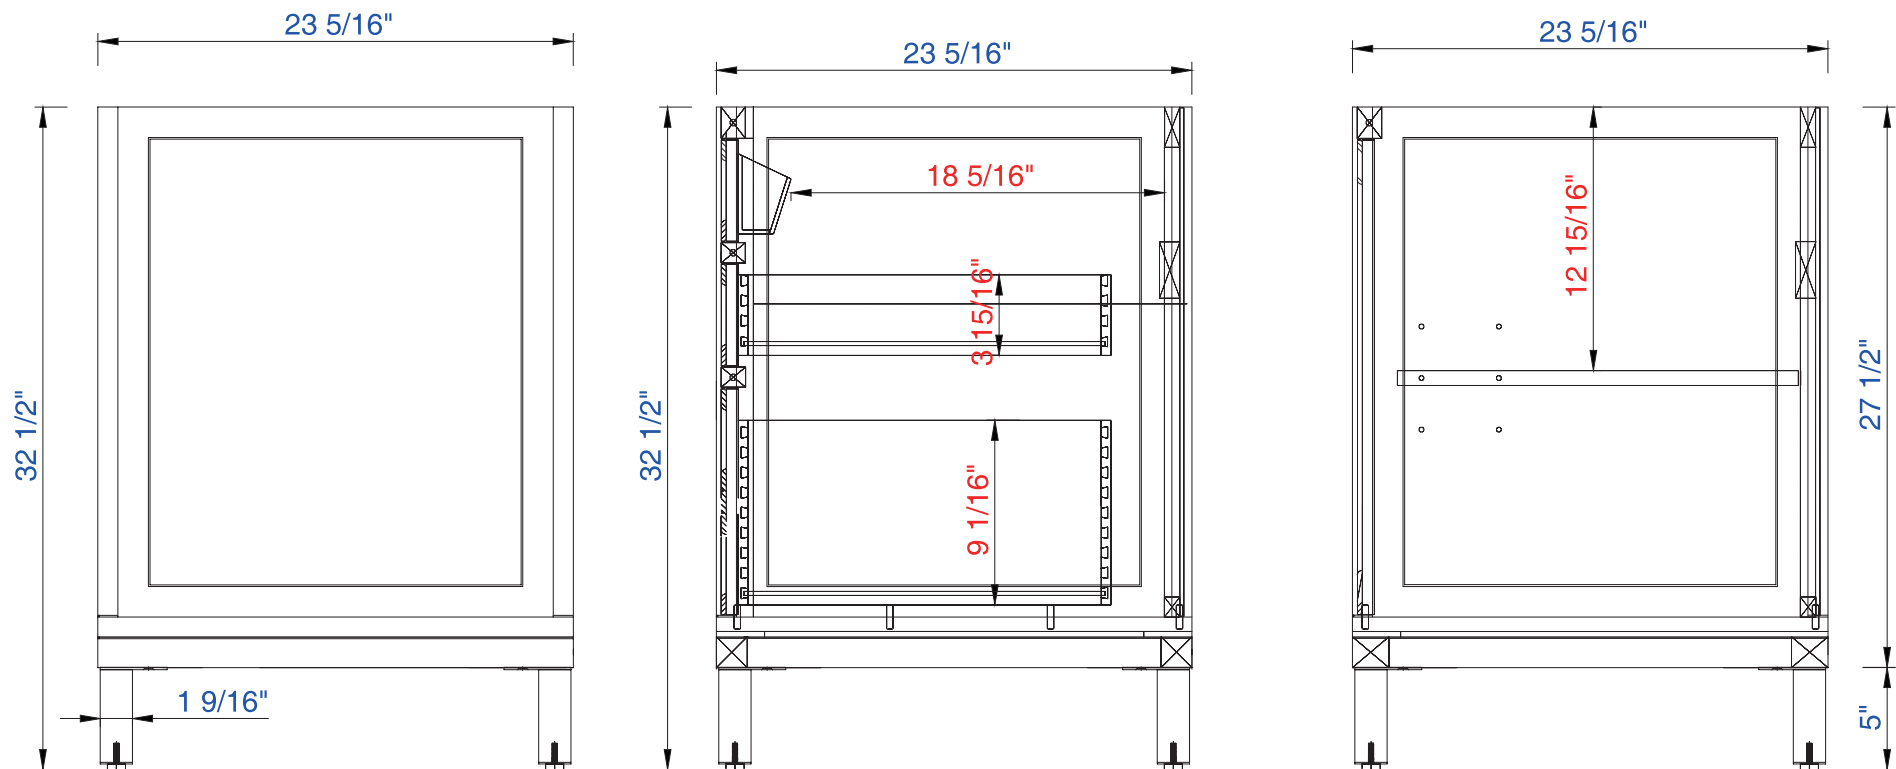

60"

Item Number:

305-V60D-WWW

JAMES MARTIN

VANITIES™

Chicago 60" Cabinet

Diagrams with Dimensions
page 01 of 03

NOTE ONE: Countertops are not shown in these diagrams. (Cabinet Only)

Diagrams with Dimensions
page 02 of 03

NOTE ONE: Countertops are not shown in these diagrams. (Cabinet Only)

NOTE TWO: Internal Shelves (Shown) are designed to align with sinks in James Martin's Optional Countertops. Customers' own countertops and sinks may align differently, and modification may be required. Please consult our website for Countertop Diagrams: www.jamesmartinvanities.com

60"

Item Number:

305-V60D-WWW

JAMES MARTIN

VANITIES™

Chicago 60" Cabinet

Diagrams with Dimensions
page 03 of 03

NOTE ONE: Countertops are not shown in these diagrams. (Cabinet Only)

1524mm

Item Number:
305-V60D-WWW

JAMES MARTIN

VANITIES™

Chicago 1524mm Cabinet

Diagrams with Dimensions
page 02 of 03

NOTE ONE: Countertops are not shown in these diagrams. (Cabinet Only)

NOTE TWO: Internal Shelves (Shown) are designed to align with sinks in James Martin's Optional Countertops. Customers' own countertops and sinks may align differently, and modification may be required. Please consult our website for Countertop Diagrams: www.jamesmartinvanities.com