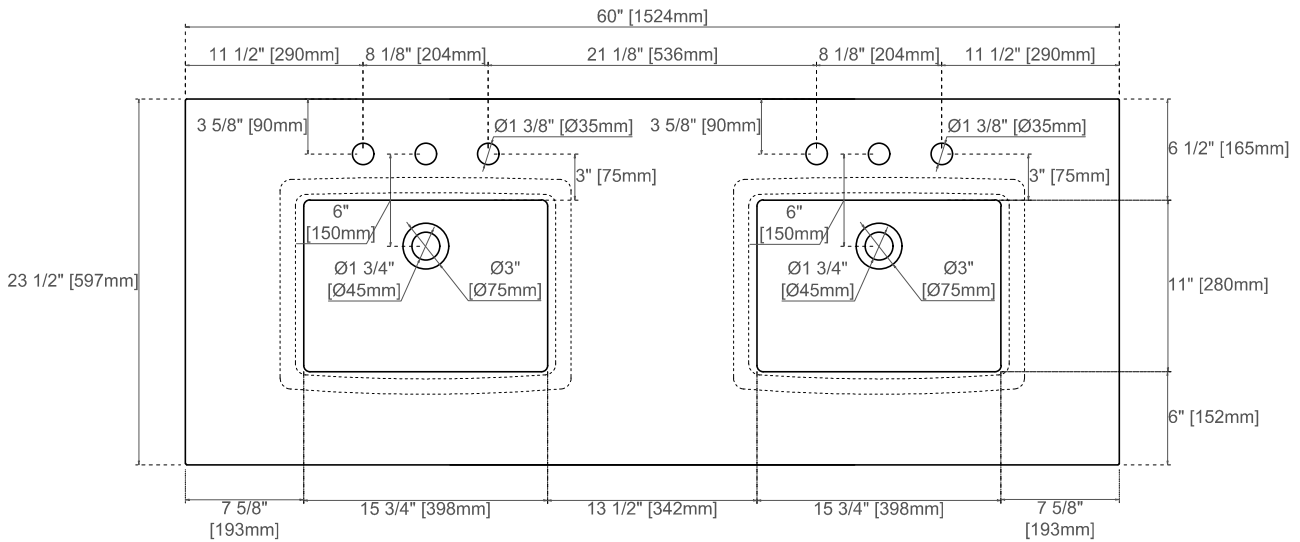

NOTE TWO: This vanity does not have a Backsplash.

Please consult our website for Countertop Diagrams: www.jamesmartinvanities.com

1524mm

Item Number:
305-V60D-WWW

JAMES MARTIN

VANITIES™

Chicago 1524mm Cabinet

1524mm

Item Number:
305-V60D-WWW

JAMES MARTIN

VANITIES™

Chicago 1524mm Cabinet

Diagrams with Dimensions
page 02 of 03

NOTE ONE: Countertops are not shown in these diagrams. (Cabinet Only)

NOTE TWO: Internal Shelves (Shown) are designed to align with sinks in James Martin's Optional Countertops. Customers' own countertops and sinks may align differently, and modification may be required. Please consult our website for Countertop Diagrams: www.jamesmartinvanities.com

1524mm

Item Number:
305-V60D-WWW

JAMES MARTIN

VANITIES™

Chicago 1524mm Cabinet

Diagrams with Dimensions
page 03 of 03

NOTE ONE: Countertops are not shown in these diagrams. (Cabinet Only)
NOTE TWO: This vanity does not have a Backsplash.
Please consult our website for Countertop Diagrams: www.jamesmartinvanities.com

60"D 3cm COUNTERTOPS
 050-S60D
 080-S60D
 090-S60D

JAMES MARTIN
 VANITIES™

080,090 Sereis Tops

050 Quartz Sereis Tops

Visit website for warranty and installation information
www.jamesmartinvanities.com

Version:202301