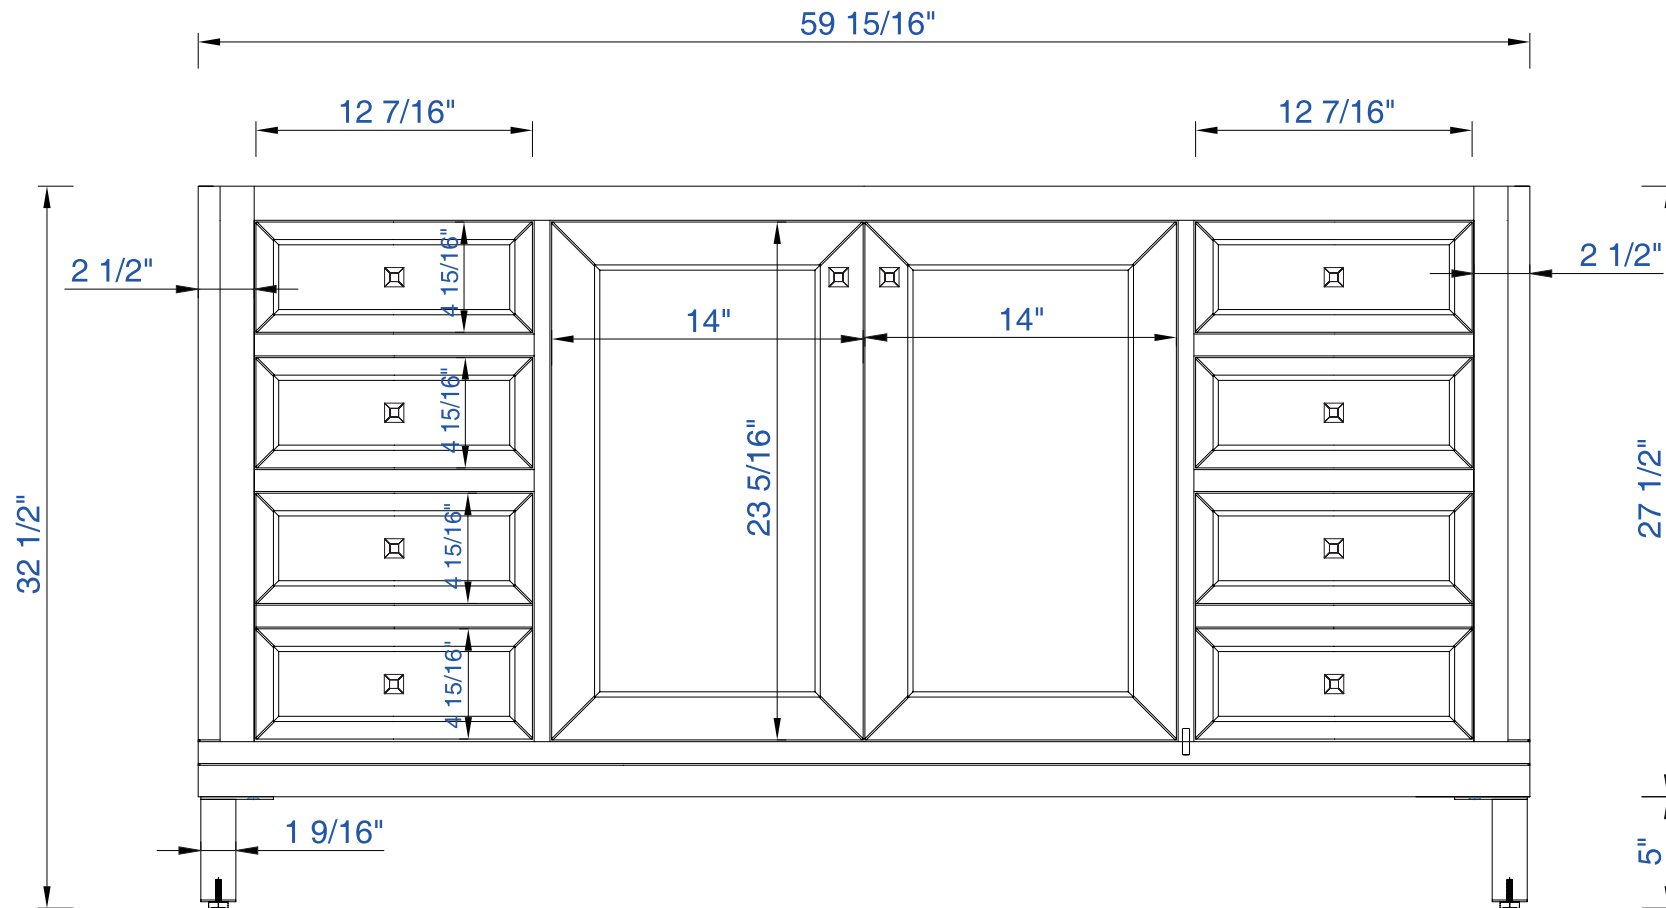

60"

Item Number:

305-V60D-WWW

JAMES MARTIN

VANITIES™

Chicago 60" Cabinet

Diagrams with Dimensions
page 01 of 03

NOTE ONE: Countertops are not shown in these diagrams. (Cabinet Only)

NOTE TWO: This vanity does not have a Backsplash.

Please consult our website for Countertop Diagrams: www.jamesmartinvanities.com

60"

Item Number:

305-V60D-WWW

JAMES MARTIN

VANITIES™

Chicago 60" Cabinet

Diagrams with Dimensions
page 02 of 03

NOTE ONE: Countertops are not shown in these diagrams. (Cabinet Only)

NOTE TWO: Internal Shelves (Shown) are designed to align with sinks in James Martin's Optional Countertops. Customers' own countertops and sinks may align differently, and modification may be required. Please consult our website for Countertop Diagrams: www.jamesmartinvanities.com

60"

Item Number:

305-V60D-WWW

JAMES MARTIN

VANITIES™

Chicago 60" Cabinet

Diagrams with Dimensions
page 03 of 03

NOTE ONE: Countertops are not shown in these diagrams. (Cabinet Only)