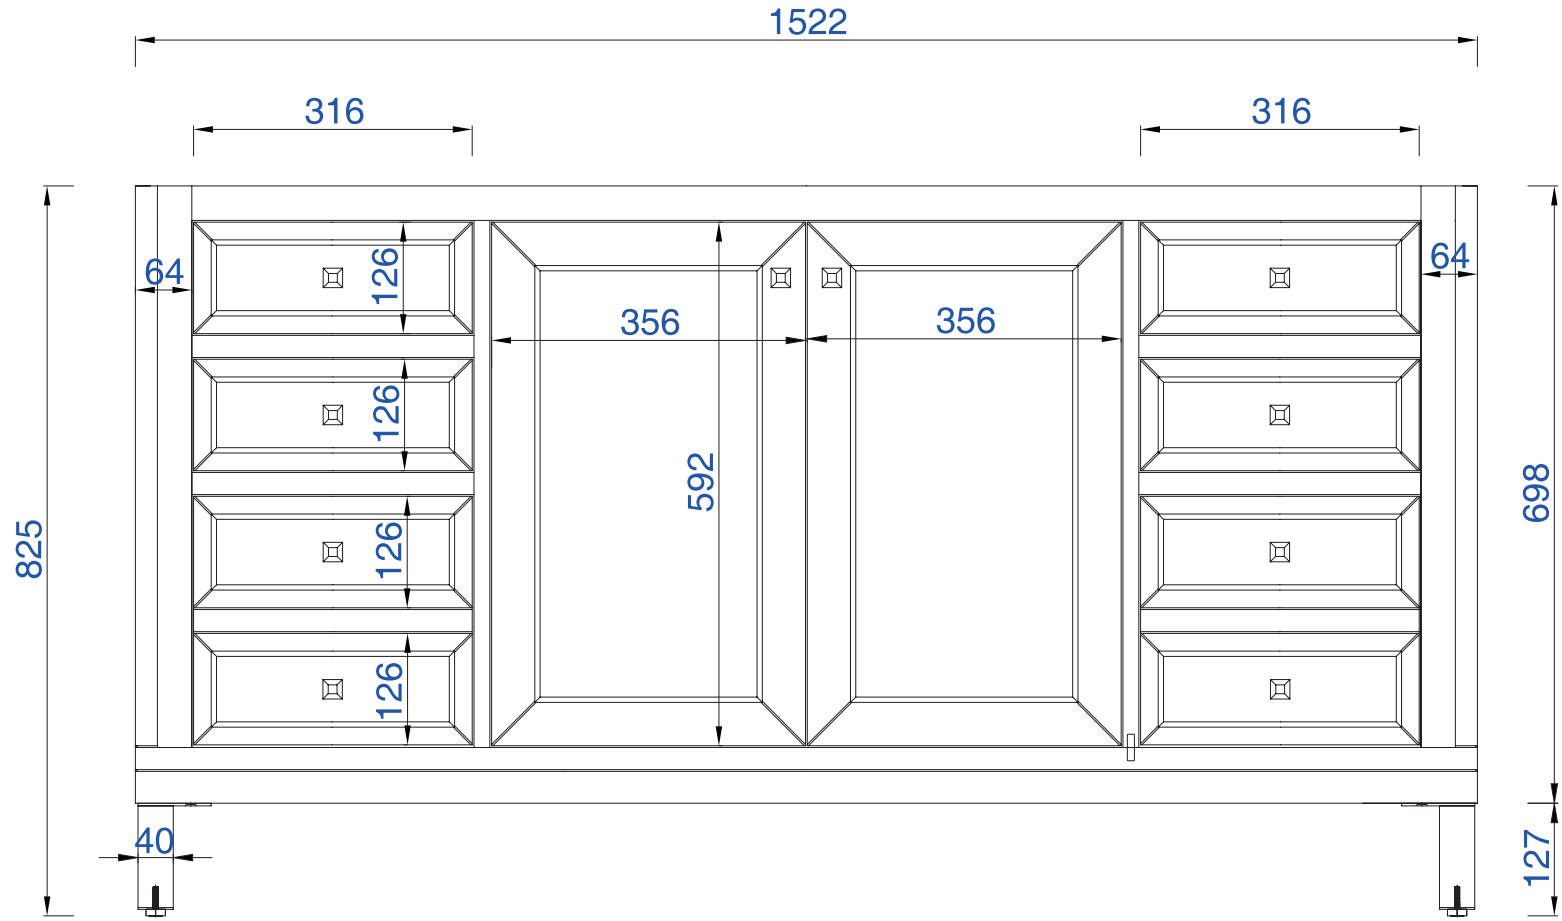

1524mm

Item Number:
305-V60D-WWW

JAMES MARTIN

VANITIES™

Chicago 1524mm Cabinet

Diagrams with Dimensions
page 01 of 03

NOTE ONE: Countertops are not shown in these diagrams. (Cabinet Only)
NOTE TWO: This vanity does not have a Backsplash.
Please consult our website for Countertop Diagrams: www.jamesmartinvanities.com