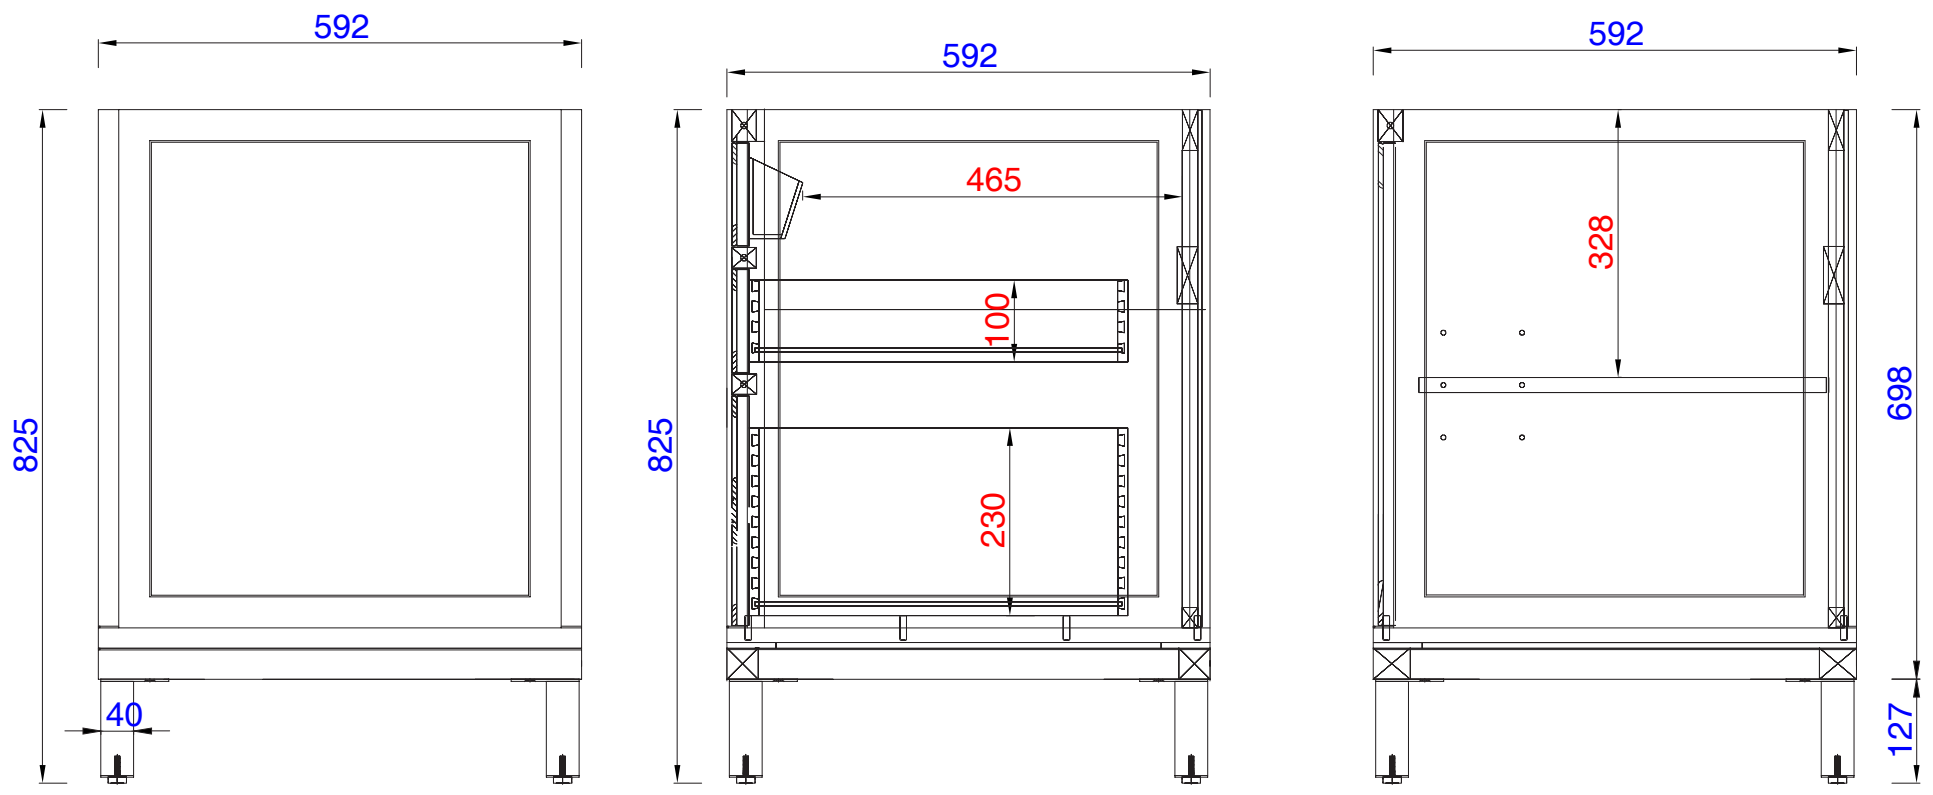

1524mm

Item Number:
305-V60D-WWW

JAMES MARTIN

VANITIES™

Chicago 1524mm Cabinet

Diagrams with Dimensions
page 02 of 03

NOTE ONE: Countertops are not shown in these diagrams. (Cabinet Only)

NOTE TWO: Internal Shelves (Shown) are designed to align with sinks in James Martin's Optional Countertops. Customers' own countertops and sinks may align differently, and modification may be required. Please consult our website for Countertop Diagrams: www.jamesmartinvanities.com

1524mm

Item Number:
305-V60D-WWW

JAMES MARTIN

VANITIES™

Chicago 1524mm Cabinet

Diagrams with Dimensions
page 03 of 03

NOTE ONE: Countertops are not shown in these diagrams. (Cabinet Only)
NOTE TWO: This vanity does not have a Backsplash.
Please consult our website for Countertop Diagrams: www.jamesmartinvanities.com