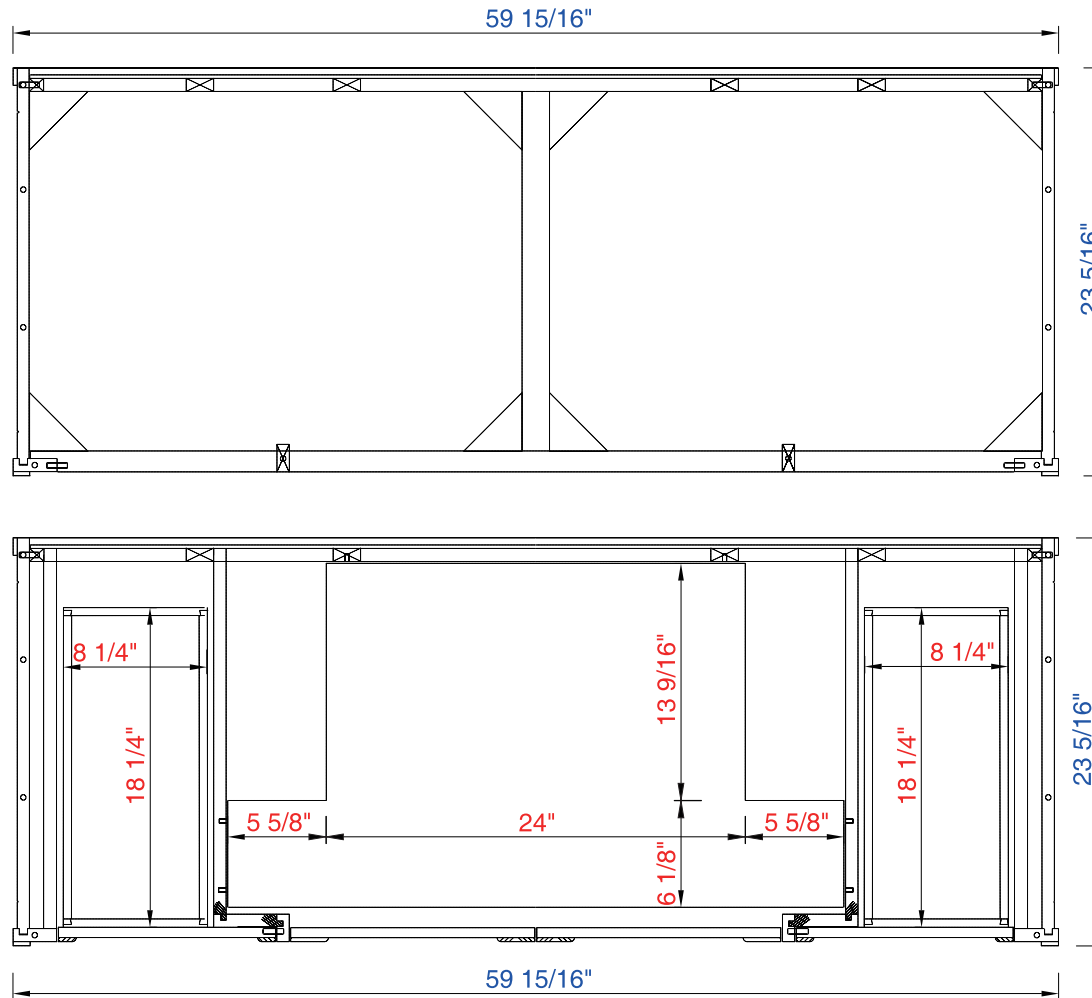

60"

Item Number:

305-V60D-WWW

JAMES MARTIN

VANITIES™

Chicago 60" Cabinet

Diagrams with Dimensions
page 01 of 03

NOTE ONE: Countertops are not shown in these diagrams. (Cabinet Only)

NOTE TWO: This vanity does not have a Backsplash.

Please consult our website for Countertop Diagrams: www.jamesmartinvanities.com

60"

Item Number:

305-V60D-WWW

JAMES MARTIN

VANITIES™

Chicago 60" Cabinet

Diagrams with Dimensions
page 02 of 03

NOTE ONE: Countertops are not shown in these diagrams. (Cabinet Only)

NOTE TWO: Internal Shelves (Shown) are designed to align with sinks in James Martin's Optional Countertops. Customers' own countertops and sinks may align differently, and modification may be required. Please consult our website for Countertop Diagrams: www.jamesmartinvanities.com

60"

Item Number:

305-V60D-WWW

JAMES MARTIN

VANITIES™

Chicago 60" Cabinet

Diagrams with Dimensions
page 03 of 03

NOTE ONE: Countertops are not shown in these diagrams. (Cabinet Only)