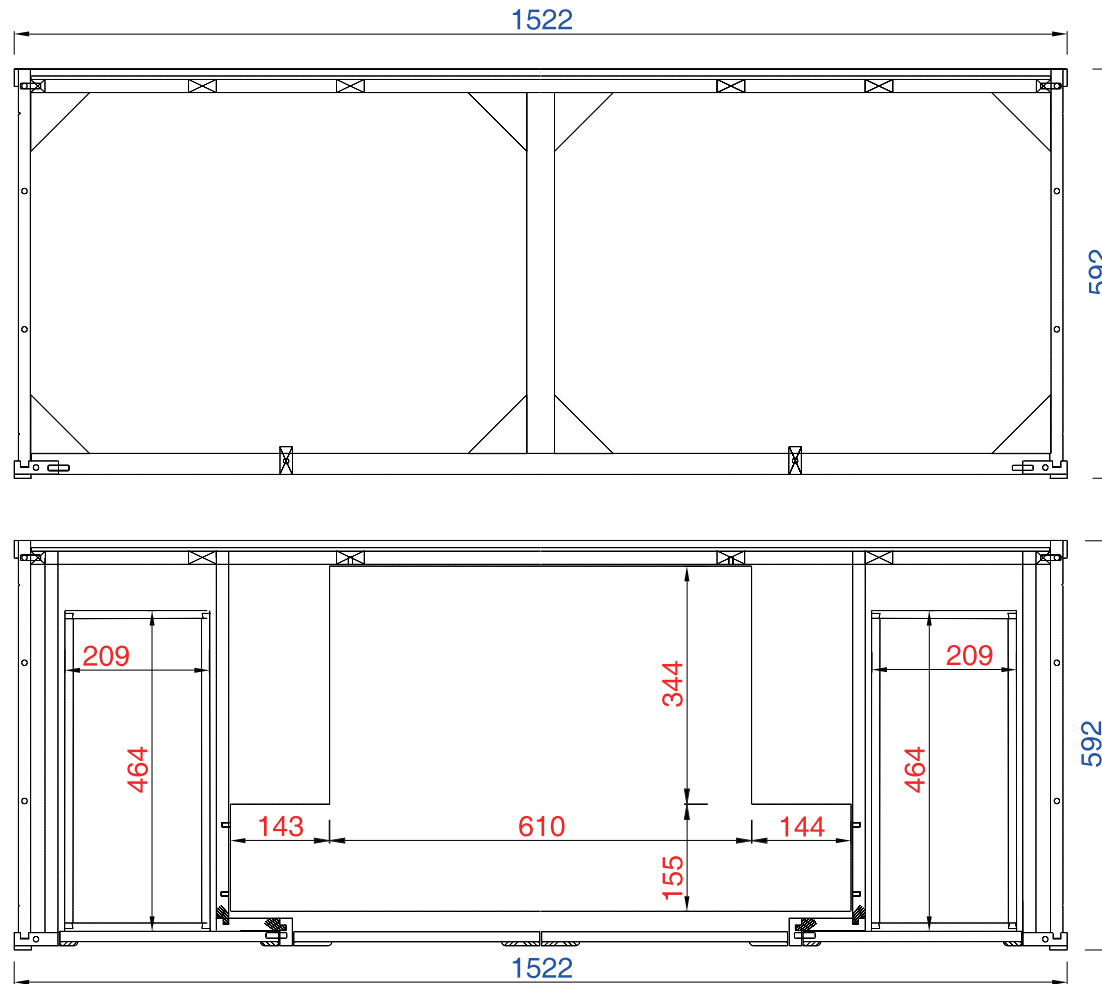

60"

Item Number:

305-V60D-WWW

JAMES MARTIN

VANITIES™

Chicago 60" Cabinet

Diagrams with Dimensions
page 01 of 03

NOTE ONE: Countertops are not shown in these diagrams. (Cabinet Only)

60"

Item Number:

305-V60D-WWW

JAMES MARTIN

VANITIES™

Chicago 60" Cabinet

Diagrams with Dimensions
page 03 of 03

NOTE ONE: Countertops are not shown in these diagrams. (Cabinet Only)

1524mm

Item Number:
305-V60D-WWW

JAMES MARTIN

VANITIES™

Chicago 1524mm Cabinet

Diagrams with Dimensions
page 02 of 03

NOTE ONE: Countertops are not shown in these diagrams. (Cabinet Only)

NOTE TWO: Internal Shelves (Shown) are designed to align with sinks in James Martin's Optional Countertops. Customers' own countertops and sinks may align differently, and modification may be required. Please consult our website for Countertop Diagrams: www.jamesmartinvanities.com

1524mm

Item Number:
305-V60D-WWW

JAMES MARTIN

VANITIES™

Chicago 1524mm Cabinet

Diagrams with Dimensions
page 03 of 03

NOTE ONE: Countertops are not shown in these diagrams. (Cabinet Only)
NOTE TWO: This vanity does not have a Backsplash.
Please consult our website for Countertop Diagrams: www.jamesmartinvanities.com