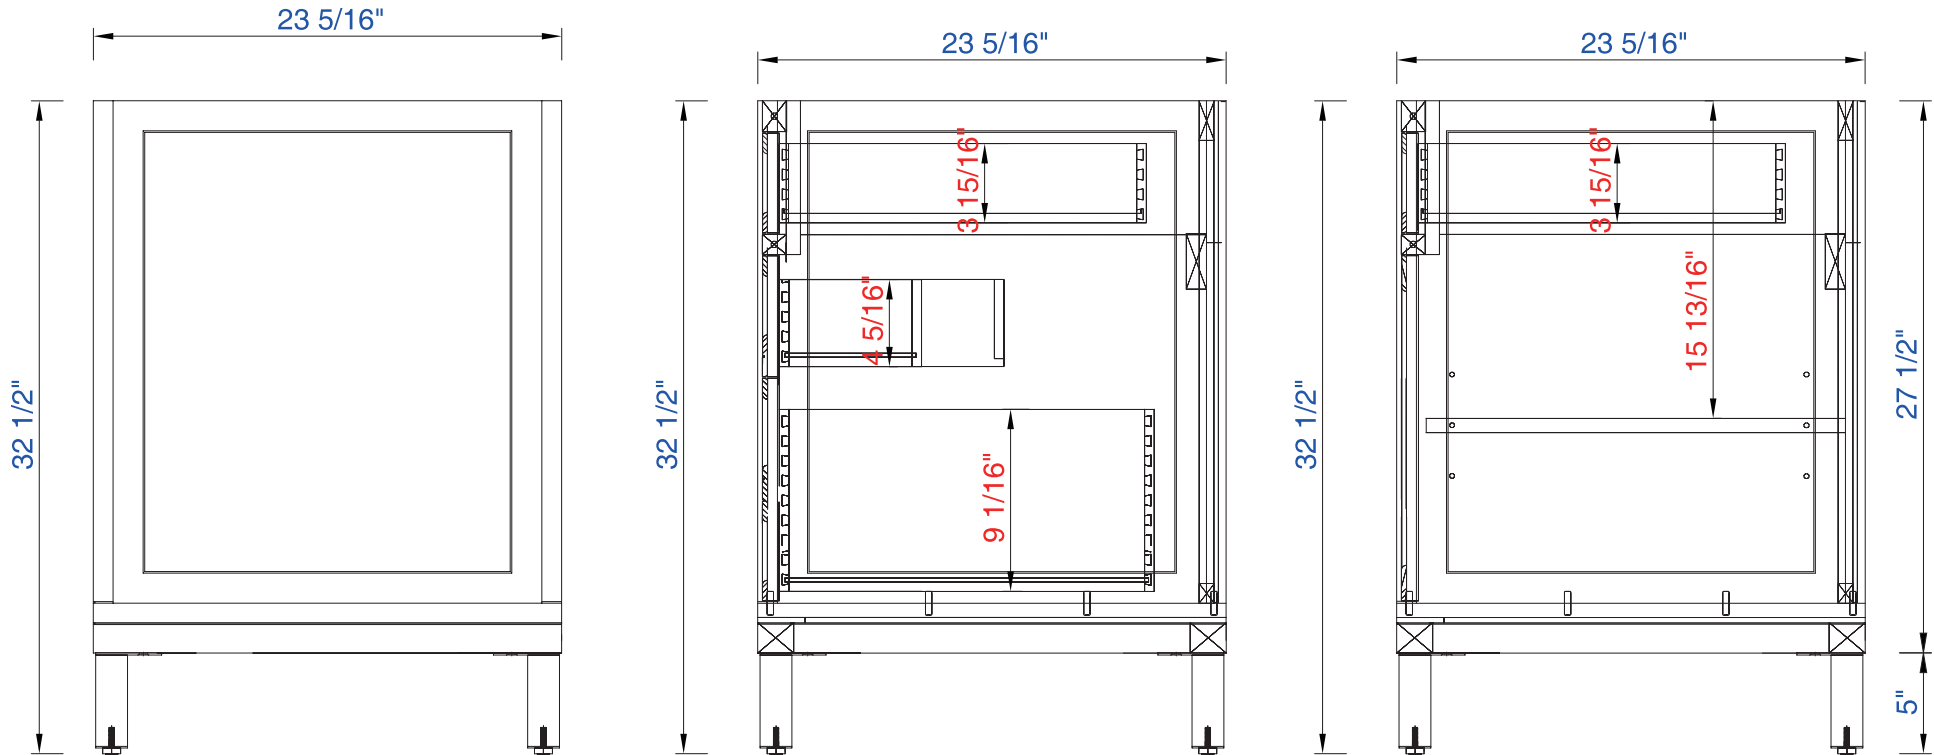

Diagrams with Dimensions
page 02 of 03

NOTE ONE: Countertops are not shown in these diagrams. (Cabinet Only)

NOTE TWO: Internal Shelves (Shown) are designed to align with sinks in James Martin's Optional Countertops. Customers' own countertops and sinks may align differently, and modification may be required. Please consult our website for Countertop Diagrams: www.jamesmartinvanities.com

Version: 201906

48"

Item Number:
305-V48-WWW

JAMES MARTIN

VANITIES™

Chicago 48" Cabinet

Diagrams with Dimensions
page 03 of 03

NOTE ONE: Countertops are not shown in these diagrams. (Cabinet Only)
NOTE TWO: This vanity does not have a Backsplash.
Please consult our website for Countertop Diagrams: www.jamesmartinvanities.com

1219mm

Item Number:
305-V48-WWW

JAMES MARTIN

VANITIES™

Chicago 1219mm Cabinet

Diagrams with Dimensions
page 01 of 03

NOTE ONE: Countertops are not shown in these diagrams. (Cabinet Only)

NOTE TWO: This vanity does not have a Backsplash.

Please consult our website for Countertop Diagrams: www.jamesmartinvanities.com

1219mm

Item Number:
305-V48-WWW

JAMES MARTIN

VANITIES™

Chicago 1219mm Cabinet

Diagrams with Dimensions
page 02 of 03

NOTE ONE: Countertops are not shown in these diagrams. (Cabinet Only)