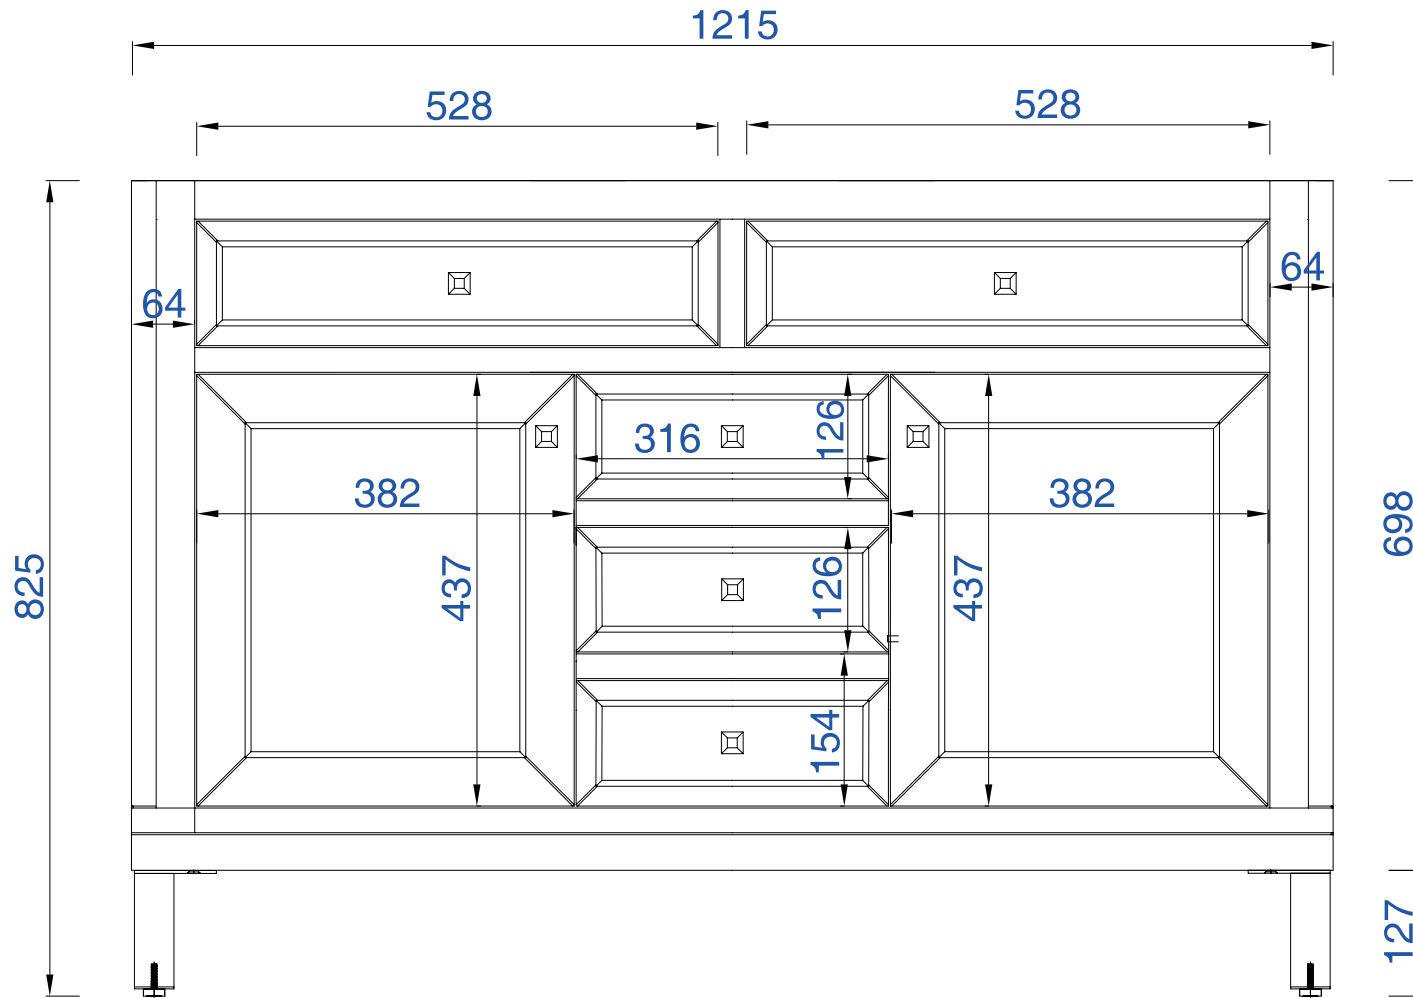

Version: 201906

48"

Item Number:
305-V48-WWW

JAMES MARTIN

VANITIES™

Chicago 48" Cabinet

Diagrams with Dimensions
page 03 of 03

NOTE ONE: Countertops are not shown in these diagrams. (Cabinet Only)
NOTE TWO: This vanity does not have a Backsplash.
Please consult our website for Countertop Diagrams: www.jamesmartinvanities.com

1219mm

Item Number:
305-V48-WWW

JAMES MARTIN

VANITIES™

Chicago 1219mm Cabinet

Diagrams with Dimensions
page 01 of 03

NOTE ONE: Countertops are not shown in these diagrams. (Cabinet Only)

NOTE TWO: This vanity does not have a Backsplash.

Please consult our website for Countertop Diagrams: www.jamesmartinvanities.com

1219mm

Item Number:
305-V48-WWW

JAMES MARTIN

VANITIES™

Chicago 1219mm Cabinet

Diagrams with Dimensions
page 02 of 03

NOTE ONE: Countertops are not shown in these diagrams. (Cabinet Only)

1219mm

Item Number:
305-V48-WWW

JAMES MARTIN

VANITIES™

Chicago 1219mm Cabinet

Diagrams with Dimensions
page 03 of 03

NOTE ONE: Countertops are not shown in these diagrams. (Cabinet Only)
NOTE TWO: This vanity does not have a Backsplash.
Please consult our website for Countertop Diagrams: www.jamesmartinvanities.com