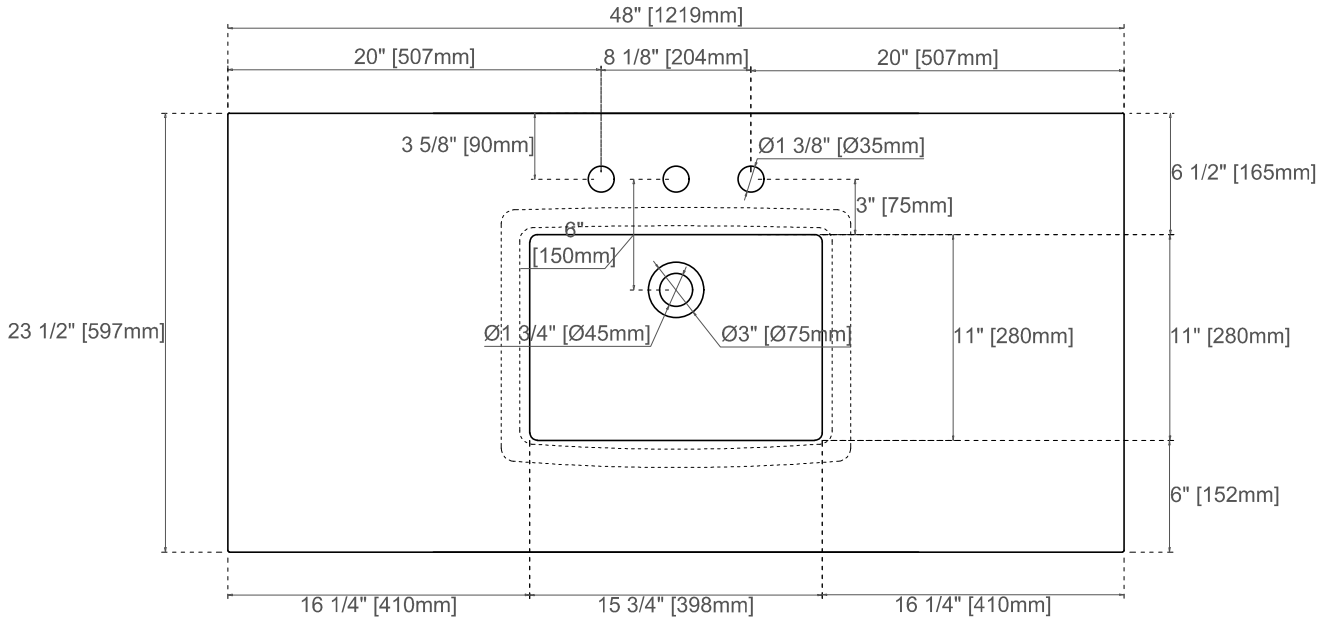

48" 3cm COUNTERTOPS
 050-S48
 080-S48
 090-S48

JAMES MARTIN
 VANITIES™

080,090 Sereis Tops

050 Quartz Sereis Tops

Visit website for warranty and installation information
www.jamesmartinvanities.com

Version:202301

48"

Item Number:

305-V48-WWW

JAMES MARTIN

VANITIES™

Chicago 48" Cabinet

Diagrams with Dimensions
page 01 of 03

NOTE ONE: Countertops are not shown in these diagrams. (Cabinet Only)

1219mm

Item Number:
305-V48-WWW

JAMES MARTIN

VANITIES™

Chicago 1219mm Cabinet

Diagrams with Dimensions
page 01 of 03

NOTE ONE: Countertops are not shown in these diagrams. (Cabinet Only)

NOTE TWO: This vanity does not have a Backsplash.

1219mm

Item Number:
305-V48-WWW

JAMES MARTIN

VANITIES™

Chicago 1219mm Cabinet

Diagrams with Dimensions
page 03 of 03

NOTE ONE: Countertops are not shown in these diagrams. (Cabinet Only)
NOTE TWO: This vanity does not have a Backsplash.
Please consult our website for Countertop Diagrams: www.jamesmartinvanities.com