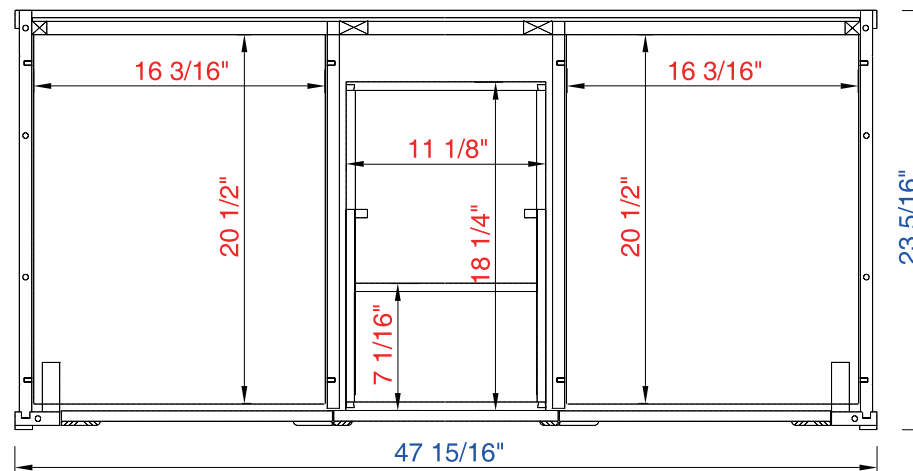

48"

Item Number:

305-V48-WWW

JAMES MARTIN

VANITIES™

Chicago 48" Cabinet

Diagrams with Dimensions
page 01 of 03

NOTE ONE: Countertops are not shown in these diagrams. (Cabinet Only)

NOTE TWO: This vanity does not have a Backsplash.

Please consult our website for Countertop Diagrams: www.jamesmartinvanities.com

48"

Item Number:

305-V48-WWW

JAMES MARTIN

VANITIES™

Chicago 48" Cabinet

Diagrams with Dimensions
page 02 of 03

NOTE ONE: Countertops are not shown in these diagrams. (Cabinet Only)

NOTE TWO: Internal Shelves (Shown) are designed to align with sinks in James Martin's Optional Countertops. Customers' own countertops and sinks may align differently, and modification may be required. Please consult our website for Countertop Diagrams: www.jamesmartinvanities.com

1219mm

Item Number:
305-V48-WWW

JAMES MARTIN

VANITIES™

Chicago 1219mm Cabinet

Diagrams with Dimensions
page 01 of 03

NOTE ONE: Countertops are not shown in these diagrams. (Cabinet Only)

NOTE TWO: This vanity does not have a Backsplash.