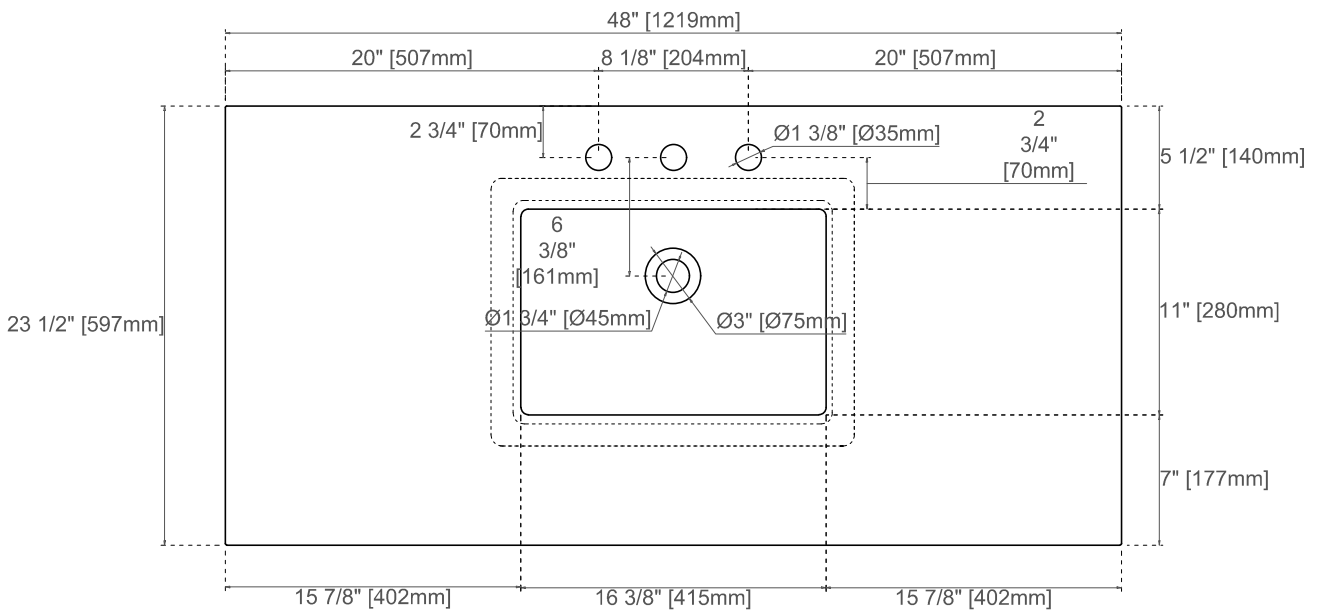

48" 3cm COUNTERTOPS
 050-S48
 080-S48
 090-S48

JAMES MARTIN
 VANITIES™

080,090 Sereis Tops

050 Quartz Sereis Tops

Visit website for warranty and installation information
www.jamesmartinvanities.com

Version:202301

48"

Item Number:

305-V48-WWW

JAMES MARTIN

VANITIES™

Chicago 48" Cabinet

Diagrams with Dimensions
page 01 of 03

NOTE ONE: Countertops are not shown in these diagrams. (Cabinet Only)

1219mm

Item Number:
305-V48-WWW

JAMES MARTIN

VANITIES™

Chicago 1219mm Cabinet

Diagrams with Dimensions
page 01 of 03

NOTE ONE: Countertops are not shown in these diagrams. (Cabinet Only)

NOTE TWO: This vanity does not have a Backsplash.

1219mm

Item Number:
305-V48-WWW

JAMES MARTIN

VANITIES™

Chicago 1219mm Cabinet

Diagrams with Dimensions
page 03 of 03

NOTE ONE: Countertops are not shown in these diagrams. (Cabinet Only)
NOTE TWO: This vanity does not have a Backsplash.
Please consult our website for Countertop Diagrams: www.jamesmartinvanities.com