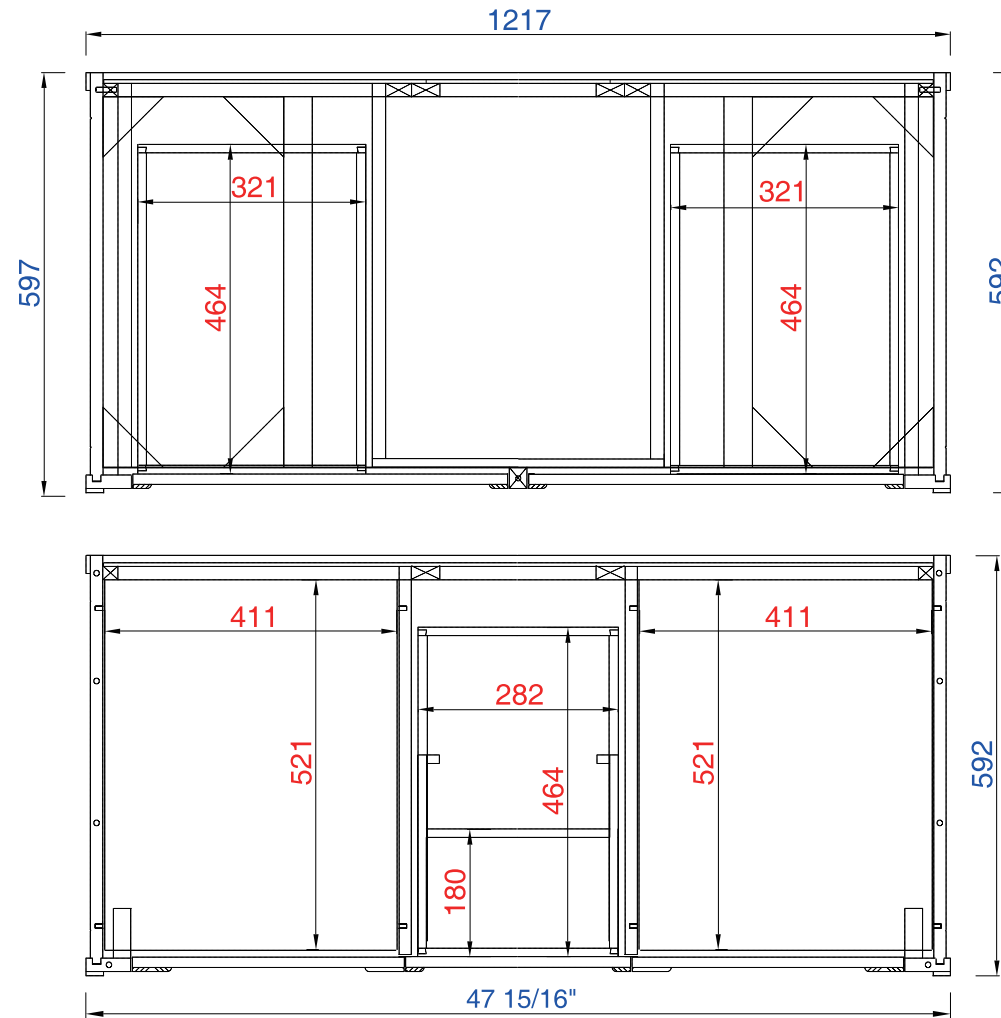

1219mm

Item Number:
305-V48-WWW

JAMES MARTIN

VANITIES™

Chicago 1219mm Cabinet

Diagrams with Dimensions
page 01 of 03

NOTE ONE: Countertops are not shown in these diagrams. (Cabinet Only)

NOTE TWO: This vanity does not have a Backsplash.

Please consult our website for Countertop Diagrams: www.jamesmartinvanities.com

1219mm

Item Number:
305-V48-WWW

JAMES MARTIN

VANITIES™

Chicago 1219mm Cabinet

Diagrams with Dimensions
page 02 of 03

NOTE ONE: Countertops are not shown in these diagrams. (Cabinet Only)

NOTE TWO: Internal Shelves (Shown) are designed to align with sinks in James Martin's Optional Countertops. Customers' own countertops and sinks may align differently, and modification may be required. Please consult our website for Countertop Diagrams: www.jamesmartinvanities.com

1219mm

Item Number:
305-V48-WWW

JAMES MARTIN

VANITIES™

Chicago 1219mm Cabinet

Diagrams with Dimensions
page 03 of 03

NOTE ONE: Countertops are not shown in these diagrams. (Cabinet Only)
NOTE TWO: This vanity does not have a Backsplash.
Please consult our website for Countertop Diagrams: www.jamesmartinvanities.com