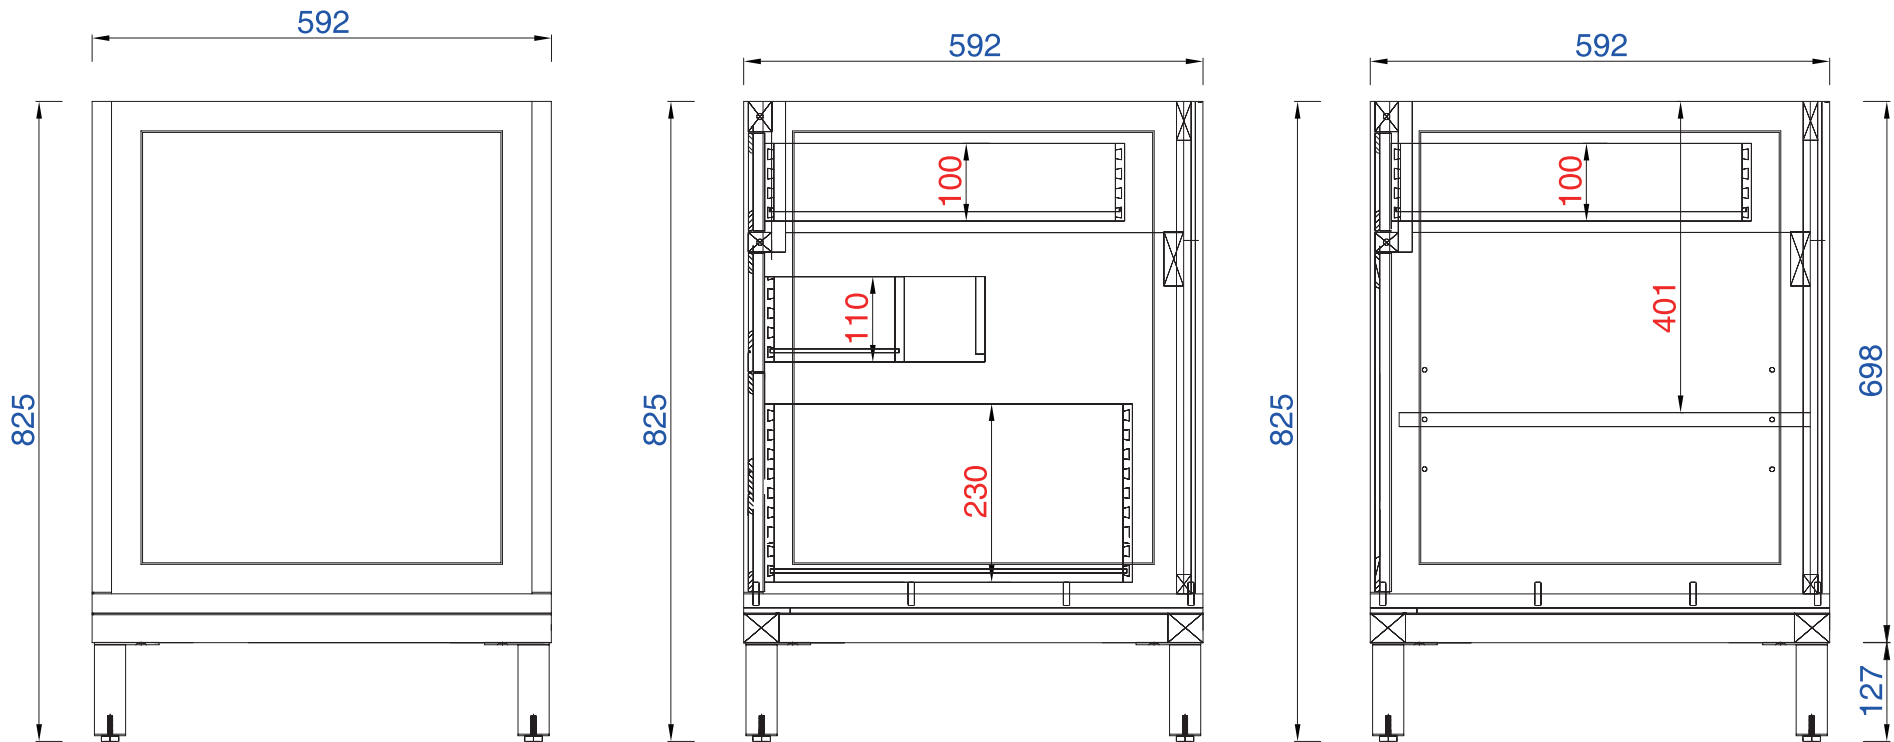

1219mm

Item Number:
305-V48-WWW

JAMES MARTIN

VANITIES™

Chicago 1219mm Cabinet

Diagrams with Dimensions
page 01 of 03

NOTE ONE: Countertops are not shown in these diagrams. (Cabinet Only)

NOTE TWO: This vanity does not have a Backsplash.

Please consult our website for Countertop Diagrams: www.jamesmartinvanities.com

1219mm

Item Number:
305-V48-WWW

JAMES MARTIN

VANITIES™

Chicago 1219mm Cabinet

Diagrams with Dimensions
page 02 of 03

NOTE ONE: Countertops are not shown in these diagrams. (Cabinet Only)

NOTE TWO: Internal Shelves (Shown) are designed to align with sinks in James Martin's Optional Countertops. Customers' own countertops and sinks may align differently, and modification may be required. Please consult our website for Countertop Diagrams: www.jamesmartinvanities.com

1219mm

Item Number:
305-V48-WWW

JAMES MARTIN

VANITIES™

Chicago 1219mm Cabinet

Diagrams with Dimensions
page 03 of 03

NOTE ONE: Countertops are not shown in these diagrams. (Cabinet Only)
NOTE TWO: This vanity does not have a Backsplash.
Please consult our website for Countertop Diagrams: www.jamesmartinvanities.com