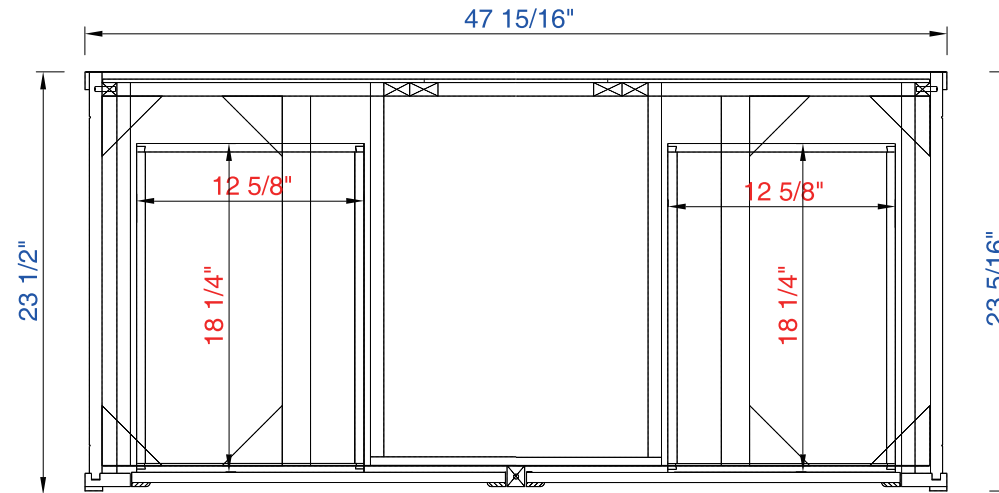

48"

Item Number:

305-V48-WWW

JAMES MARTIN

VANITIES™

Chicago 48" Cabinet

Diagrams with Dimensions
page 01 of 03

NOTE ONE: Countertops are not shown in these diagrams. (Cabinet Only)

NOTE TWO: This vanity does not have a Backsplash.

Please consult our website for Countertop Diagrams: www.jamesmartinvanities.com

48"

Item Number:

305-V48-WWW

JAMES MARTIN

VANITIES™

Chicago 48" Cabinet

Diagrams with Dimensions
page 02 of 03

NOTE ONE: Countertops are not shown in these diagrams. (Cabinet Only)

NOTE TWO: Internal Shelves (Shown) are designed to align with sinks in James Martin's Optional Countertops. Customers' own countertops and sinks may align differently, and modification may be required. Please consult our website for Countertop Diagrams: www.jamesmartinvanities.com

Version: 201906

48"

Item Number:
305-V48-WWW

JAMES MARTIN

VANITIES™

Chicago 48" Cabinet

Diagrams with Dimensions
page 03 of 03

NOTE ONE: Countertops are not shown in these diagrams. (Cabinet Only)
NOTE TWO: This vanity does not have a Backsplash.
Please consult our website for Countertop Diagrams: www.jamesmartinvanities.com