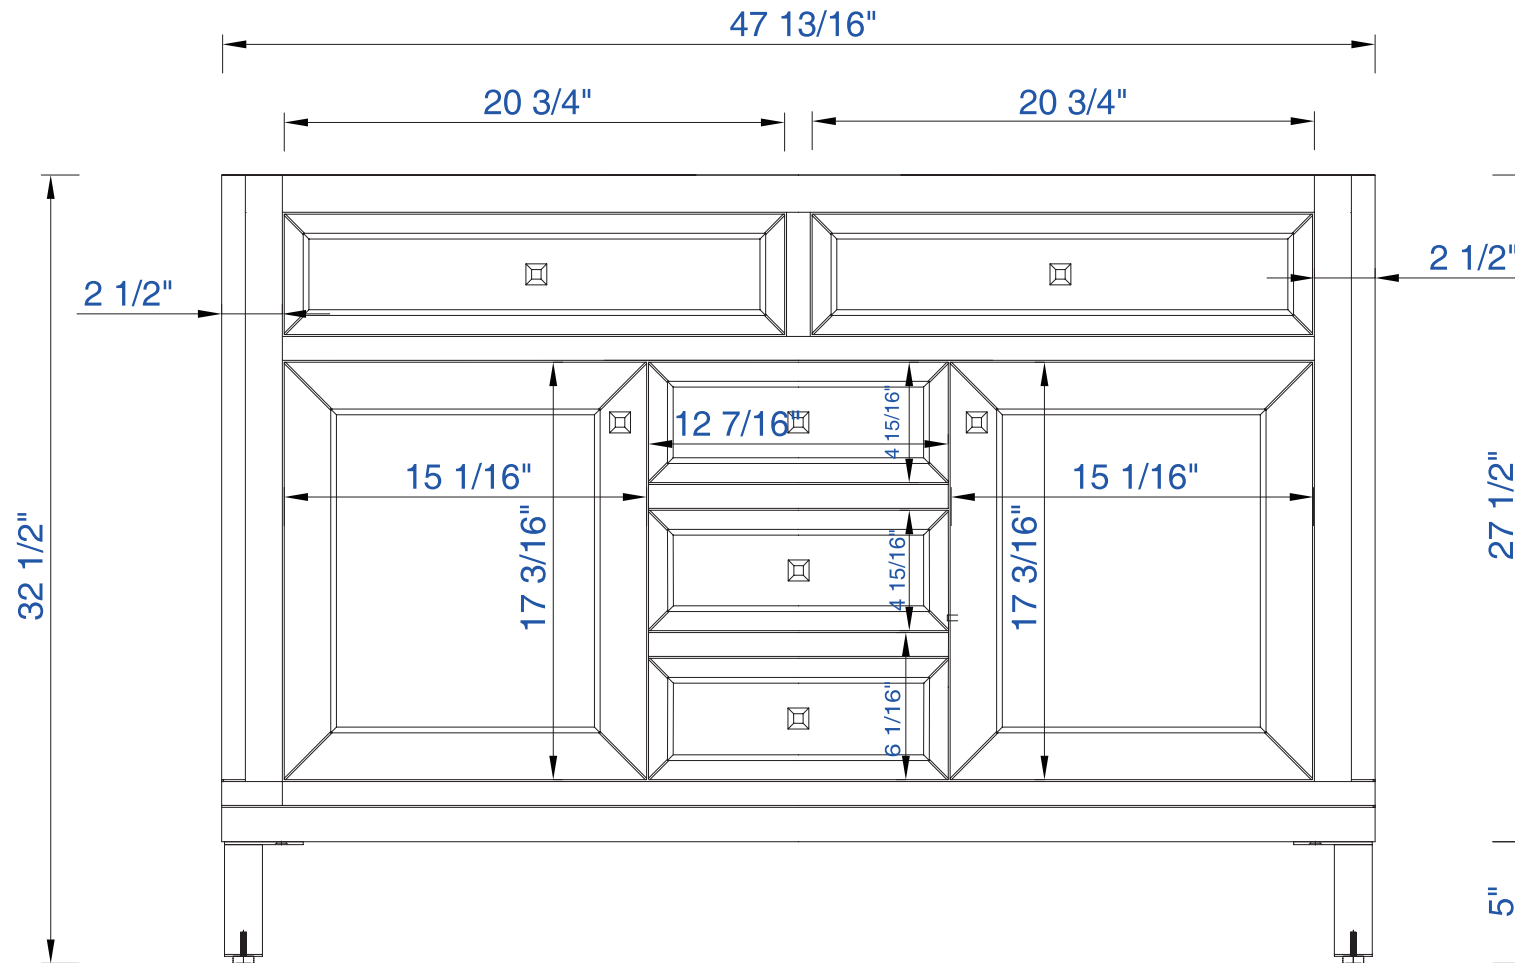

48"

Item Number:

305-V48-WWW

JAMES MARTIN

VANITIES™

Chicago 48" Cabinet

Diagrams with Dimensions
page 01 of 03

NOTE ONE: Countertops are not shown in these diagrams. (Cabinet Only)

NOTE TWO: This vanity does not have a Backsplash.

Please consult our website for Countertop Diagrams: www.jamesmartinvanities.com

48"

Item Number:

305-V48-WWW

JAMES MARTIN

VANITIES™

Chicago 48" Cabinet

Diagrams with Dimensions
page 02 of 03

NOTE ONE: Countertops are not shown in these diagrams. (Cabinet Only)

NOTE TWO: Internal Shelves (Shown) are designed to align with sinks in James Martin's Optional Countertops. Customers' own countertops and sinks may align differently, and modification may be required. Please consult our website for Countertop Diagrams: www.jamesmartinvanities.com

1219mm

Item Number:
305-V48-WWW

JAMES MARTIN

VANITIES™

Chicago 1219mm Cabinet

Diagrams with Dimensions
page 01 of 03

NOTE ONE: Countertops are not shown in these diagrams. (Cabinet Only)

NOTE TWO: This vanity does not have a Backsplash.