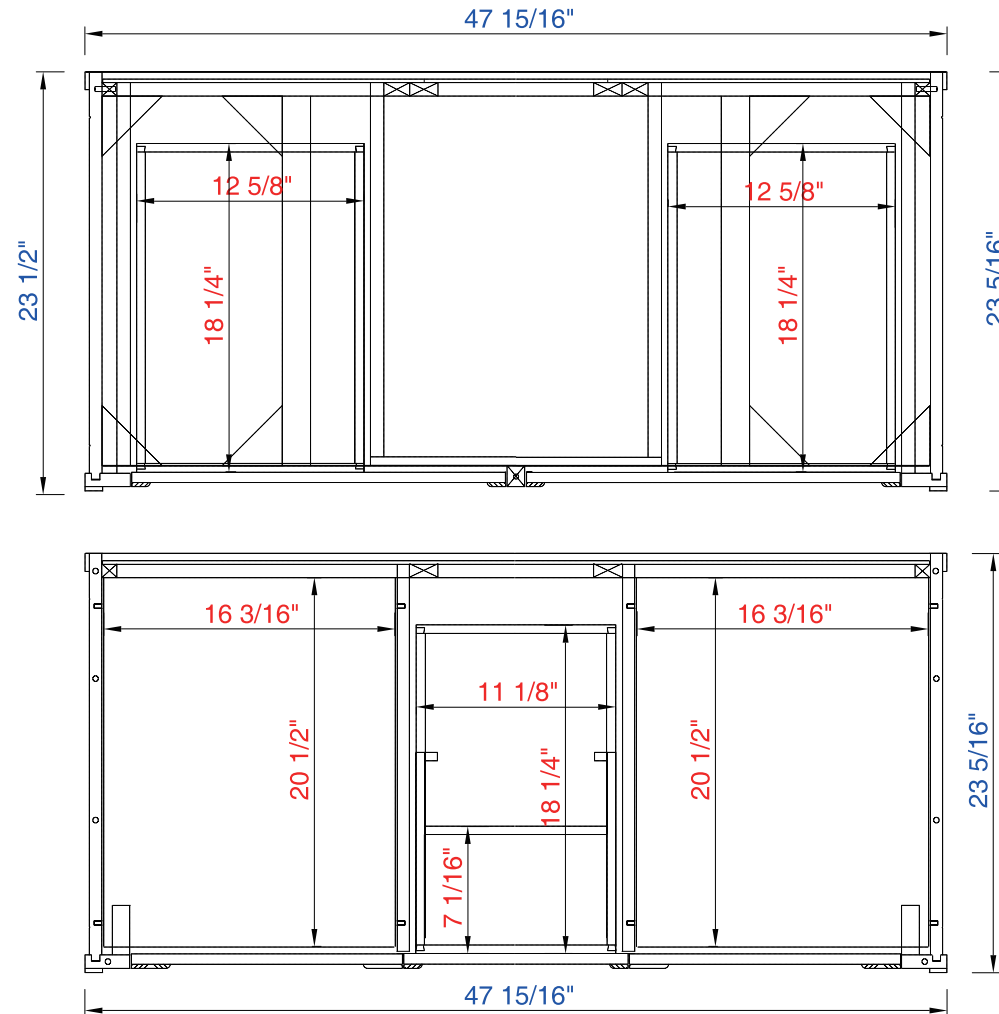

48"

Item Number:

305-V48-WWW

JAMES MARTIN

VANITIES™

Chicago 48" Cabinet

Diagrams with Dimensions
page 01 of 03

NOTE ONE: Countertops are not shown in these diagrams. (Cabinet Only)

NOTE TWO: This vanity does not have a Backsplash.

Please consult our website for Countertop Diagrams: www.jamesmartinvanities.com

48"

Item Number:

305-V48-WWW

JAMES MARTIN

VANITIES™

Chicago 48" Cabinet

Diagrams with Dimensions
page 02 of 03

NOTE ONE: Countertops are not shown in these diagrams. (Cabinet Only)

NOTE TWO: Internal Shelves (Shown) are designed to align with sinks in James Martin's Optional Countertops. Customers' own countertops and sinks may align differently, and modification may be required. Please consult our website for Countertop Diagrams: www.jamesmartinvanities.com

48"

Item Number:

305-V48-WWW

JAMES MARTIN

VANITIES™

Chicago 48" Cabinet

Diagrams with Dimensions
page 03 of 03

NOTE ONE: Countertops are not shown in these diagrams. (Cabinet Only)