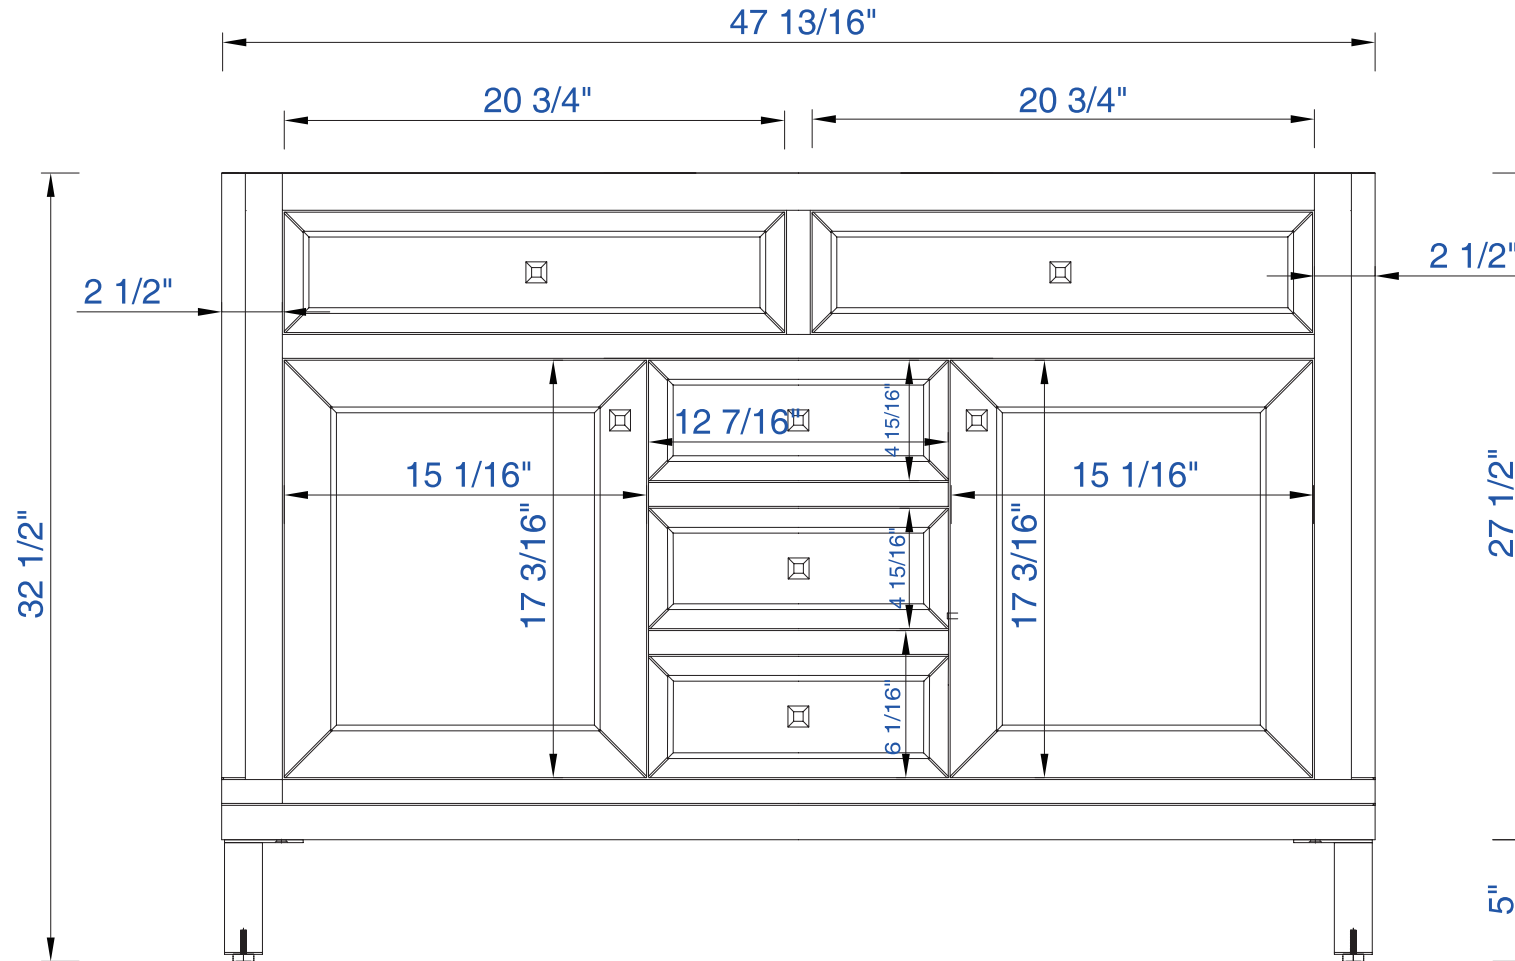

48"

Item Number:

305-V48-WWW

JAMES MARTIN

VANITIES™

Chicago 48" Cabinet

Diagrams with Dimensions
page 01 of 03

NOTE ONE: Countertops are not shown in these diagrams. (Cabinet Only)

Diagrams with Dimensions
page 02 of 03

NOTE ONE: Countertops are not shown in these diagrams. (Cabinet Only)

NOTE TWO: Internal Shelves (Shown) are designed to align with sinks in James Martin's Optional Countertops. Customers' own countertops and sinks may align differently, and modification may be required. Please consult our website for Countertop Diagrams: www.jamesmartinvanities.com

48"

Item Number:

305-V48-WWW

JAMES MARTIN

VANITIES™

Chicago 48" Cabinet

Diagrams with Dimensions
page 03 of 03

NOTE ONE: Countertops are not shown in these diagrams. (Cabinet Only)

1219mm

Item Number:

305-V48-WWW

JAMES MARTIN

VANITIES™

Chicago 1219mm Cabinet

Diagrams with Dimensions
page 03 of 03

NOTE ONE: Countertops are not shown in these diagrams. (Cabinet Only)