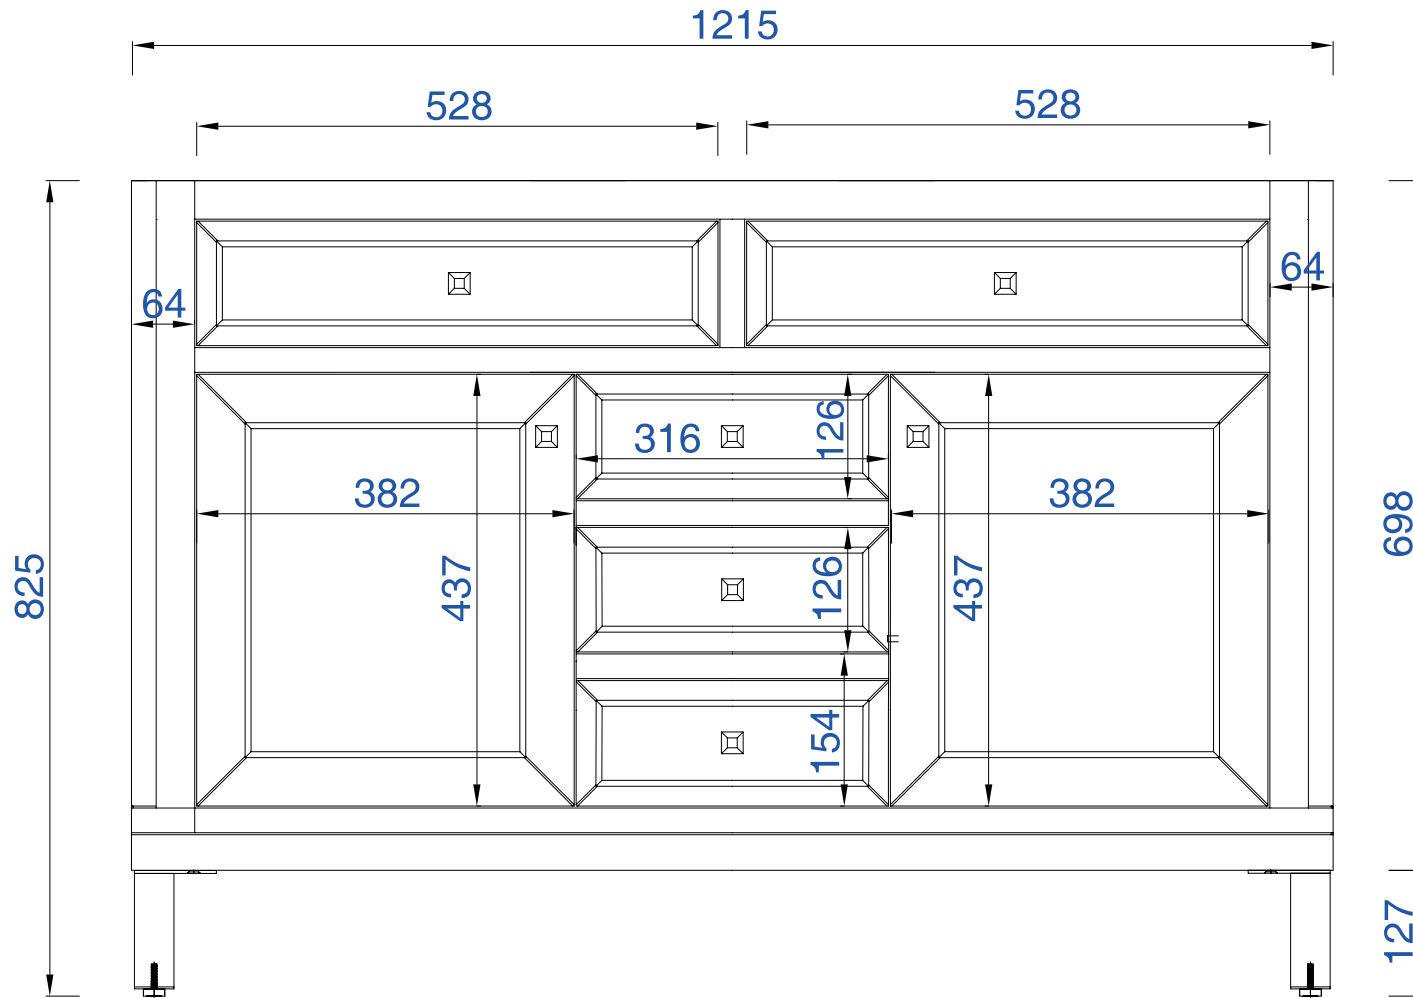

1219mm

Item Number:
305-V48-WWW

JAMES MARTIN

VANITIES™

Chicago 1219mm Cabinet

Diagrams with Dimensions
page 01 of 03

NOTE ONE: Countertops are not shown in these diagrams. (Cabinet Only)
NOTE TWO: This vanity does not have a Backsplash.
Please consult our website for Countertop Diagrams: www.jamesmartinvanities.com