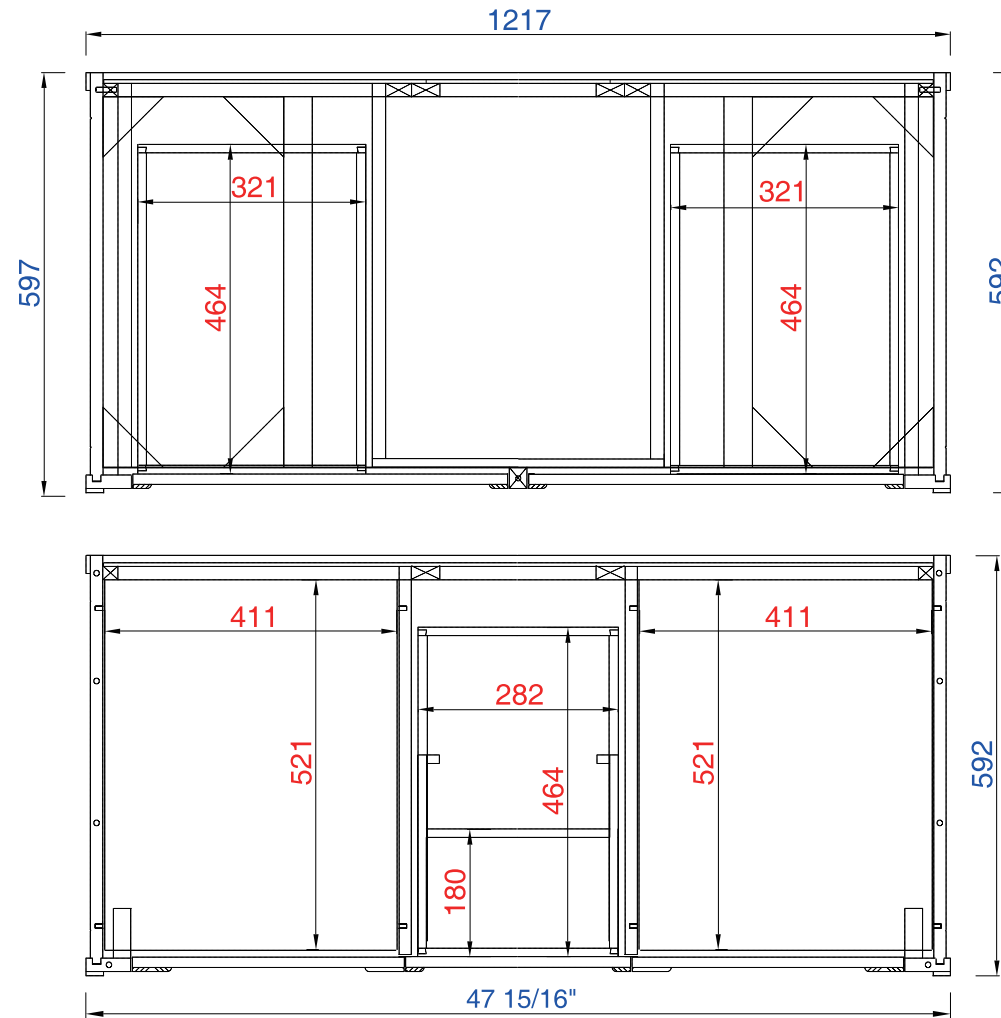

48"

Item Number:

305-V48-WWW

JAMES MARTIN

VANITIES™

Chicago 48" Cabinet

Diagrams with Dimensions
page 01 of 03

NOTE ONE: Countertops are not shown in these diagrams. (Cabinet Only)

48"

Item Number:

305-V48-WWW

JAMES MARTIN

VANITIES™

Chicago 48" Cabinet

Diagrams with Dimensions
page 03 of 03

NOTE ONE: Countertops are not shown in these diagrams. (Cabinet Only)

1219mm

Item Number:
305-V48-WWW

JAMES MARTIN

VANITIES™

Chicago 1219mm Cabinet

Diagrams with Dimensions
page 02 of 03

NOTE ONE: Countertops are not shown in these diagrams. (Cabinet Only)

NOTE TWO: Internal Shelves (Shown) are designed to align with sinks in James Martin's Optional Countertops. Customers' own countertops and sinks may align differently, and modification may be required. Please consult our website for Countertop Diagrams: www.jamesmartinvanities.com

1219mm

Item Number:

305-V48-WWW

JAMES MARTIN

VANITIES™

Chicago 1219mm Cabinet

Diagrams with Dimensions
page 03 of 03

NOTE ONE: Countertops are not shown in these diagrams. (Cabinet Only)