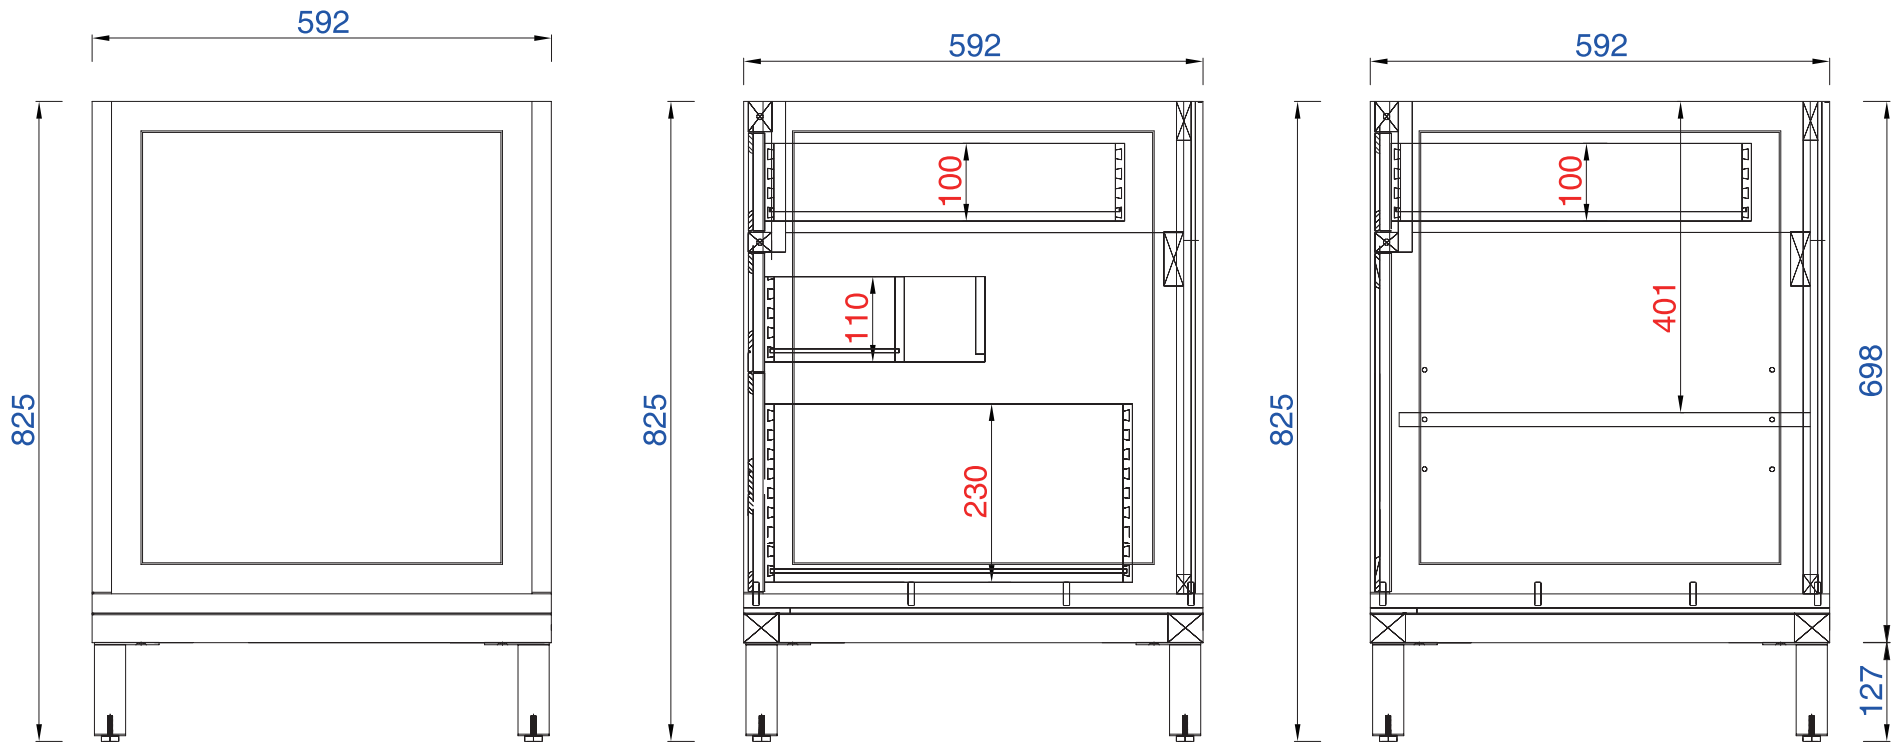

48"

Item Number:

305-V48-WWW

JAMES MARTIN

VANITIES™

Chicago 48" Cabinet

Diagrams with Dimensions
page 03 of 03

NOTE ONE: Countertops are not shown in these diagrams. (Cabinet Only)

1219mm

Item Number:
305-V48-WWW

JAMES MARTIN

VANITIES™

Chicago 1219mm Cabinet

Diagrams with Dimensions
page 02 of 03

NOTE ONE: Countertops are not shown in these diagrams. (Cabinet Only)

NOTE TWO: Internal Shelves (Shown) are designed to align with sinks in James Martin's Optional Countertops. Customers' own countertops and sinks may align differently, and modification may be required. Please consult our website for Countertop Diagrams: www.jamesmartinvanities.com

1219mm

Item Number:

305-V48-WWW

JAMES MARTIN

VANITIES™

Chicago 1219mm Cabinet

Diagrams with Dimensions
page 03 of 03

NOTE ONE: Countertops are not shown in these diagrams. (Cabinet Only)