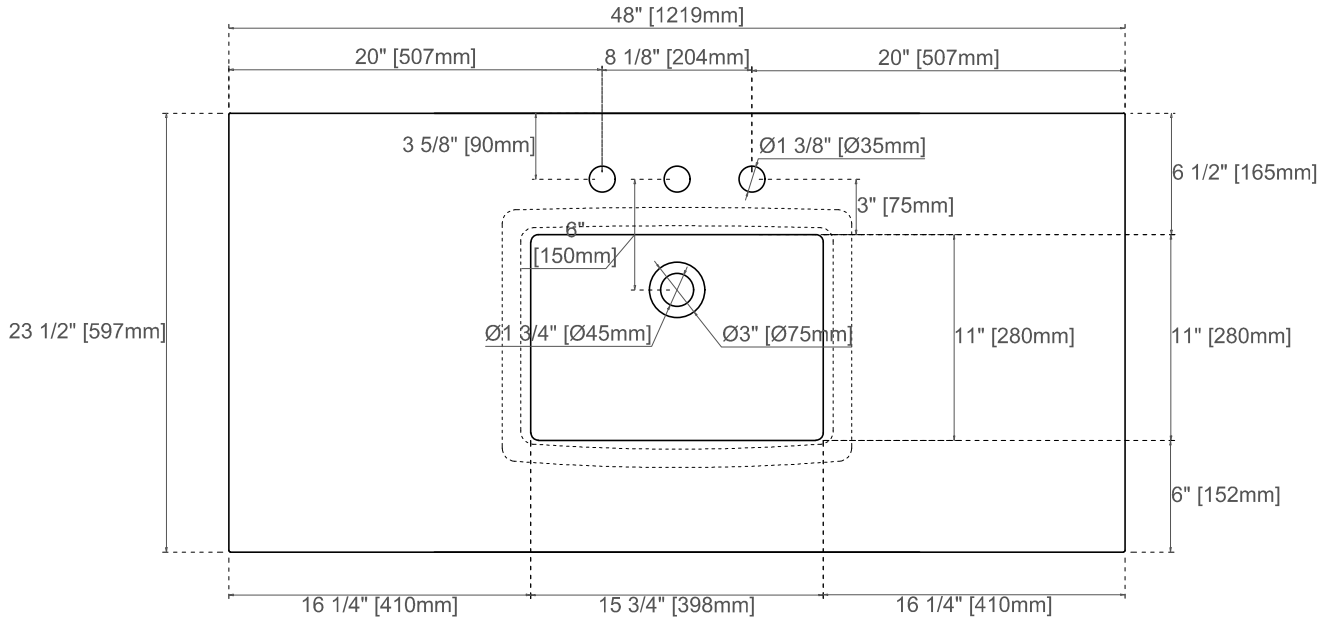

48" 3cm COUNTERTOPS
 050-S48
 080-S48
 090-S48

JAMES MARTIN
 VANITIES™

080,090 Sereis Tops

050 Quartz Sereis Tops

Visit website for warranty and installation information
www.jamesmartinvanities.com

Version:202301

48"

Item Number:

305-V48-WWW

JAMES MARTIN

VANITIES™

Chicago 48" Cabinet

Diagrams with Dimensions
page 01 of 03

NOTE ONE: Countertops are not shown in these diagrams. (Cabinet Only)

48"

Item Number:

305-V48-WWW

JAMES MARTIN

VANITIES™

Chicago 48" Cabinet

Diagrams with Dimensions
page 03 of 03

NOTE ONE: Countertops are not shown in these diagrams. (Cabinet Only)

1219mm

Item Number:

305-V48-WWW

JAMES MARTIN

VANITIES™

Chicago 1219mm Cabinet

Diagrams with Dimensions
page 03 of 03

NOTE ONE: Countertops are not shown in these diagrams. (Cabinet Only)