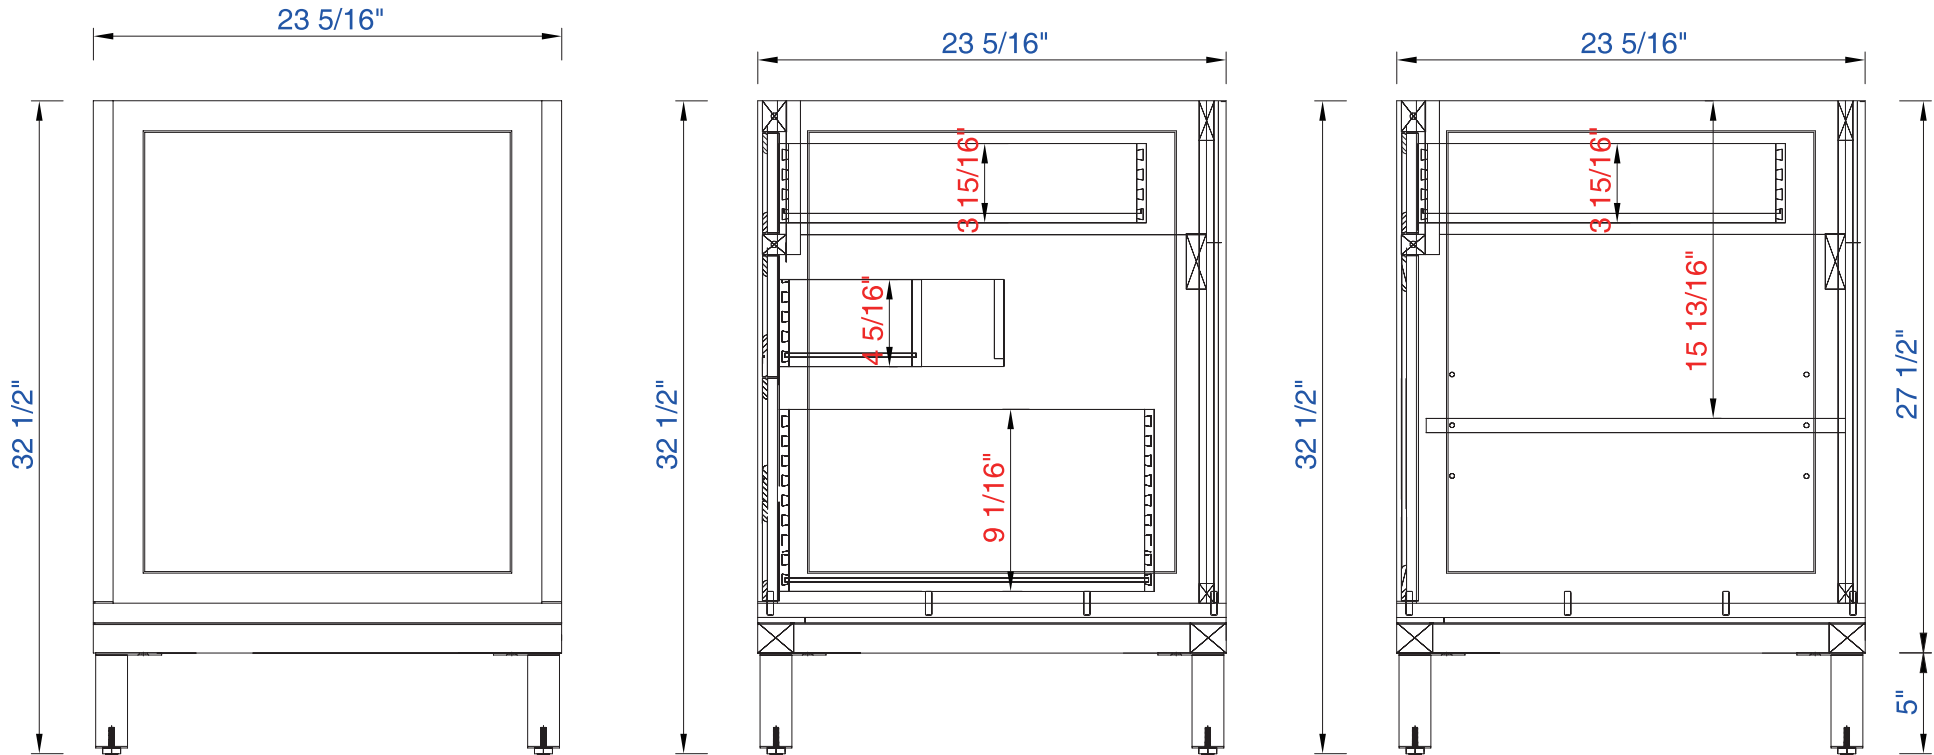

Diagrams with Dimensions
page 02 of 03

NOTE ONE: Countertops are not shown in these diagrams. (Cabinet Only)

NOTE TWO: Internal Shelves (Shown) are designed to align with sinks in James Martin's Optional Countertops. Customers' own countertops and sinks may align differently, and modification may be required. Please consult our website for Countertop Diagrams: www.jamesmartinvanities.com

48"

Item Number:

305-V48-WWW

JAMES MARTIN

VANITIES™

Chicago 48" Cabinet

Diagrams with Dimensions
page 03 of 03

NOTE ONE: Countertops are not shown in these diagrams. (Cabinet Only)

1219mm

Item Number:
305-V48-WWW

JAMES MARTIN

VANITIES™

Chicago 1219mm Cabinet

Diagrams with Dimensions
page 02 of 03

NOTE ONE: Countertops are not shown in these diagrams. (Cabinet Only)

NOTE TWO: Internal Shelves (Shown) are designed to align with sinks in James Martin's Optional Countertops. Customers' own countertops and sinks may align differently, and modification may be required. Please consult our website for Countertop Diagrams: www.jamesmartinvanities.com

1219mm

Item Number:

305-V48-WWW

JAMES MARTIN

VANITIES™

Chicago 1219mm Cabinet

Diagrams with Dimensions
page 03 of 03

NOTE ONE: Countertops are not shown in these diagrams. (Cabinet Only)