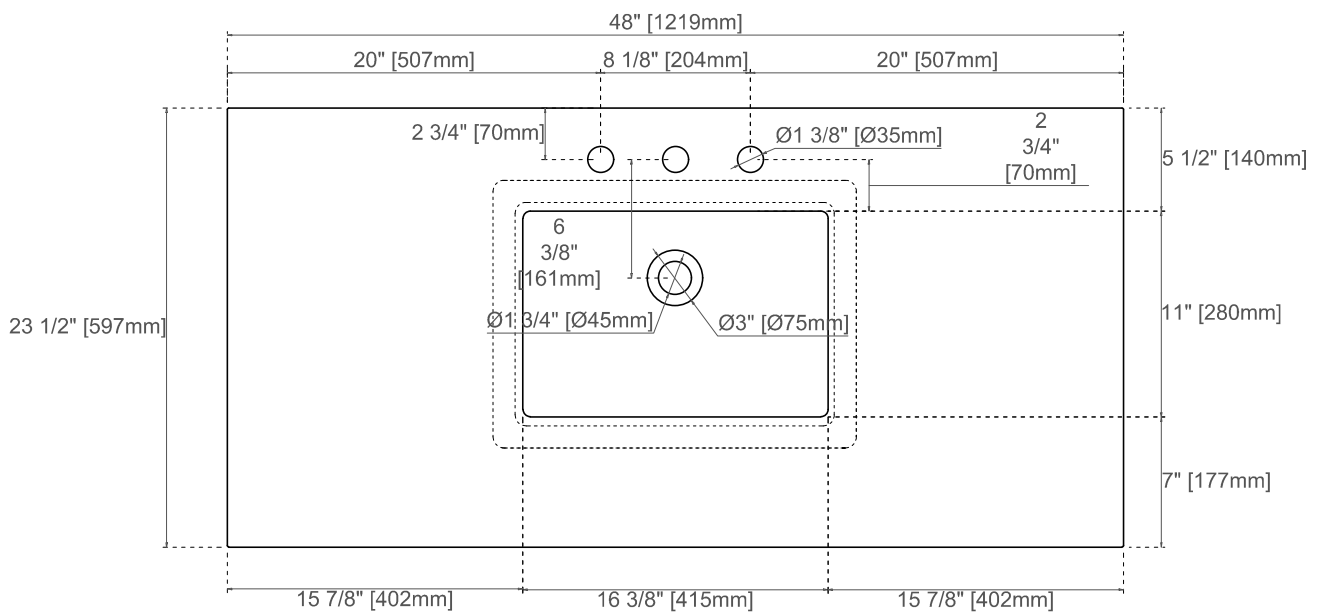

050 Quartz Sereis Tops