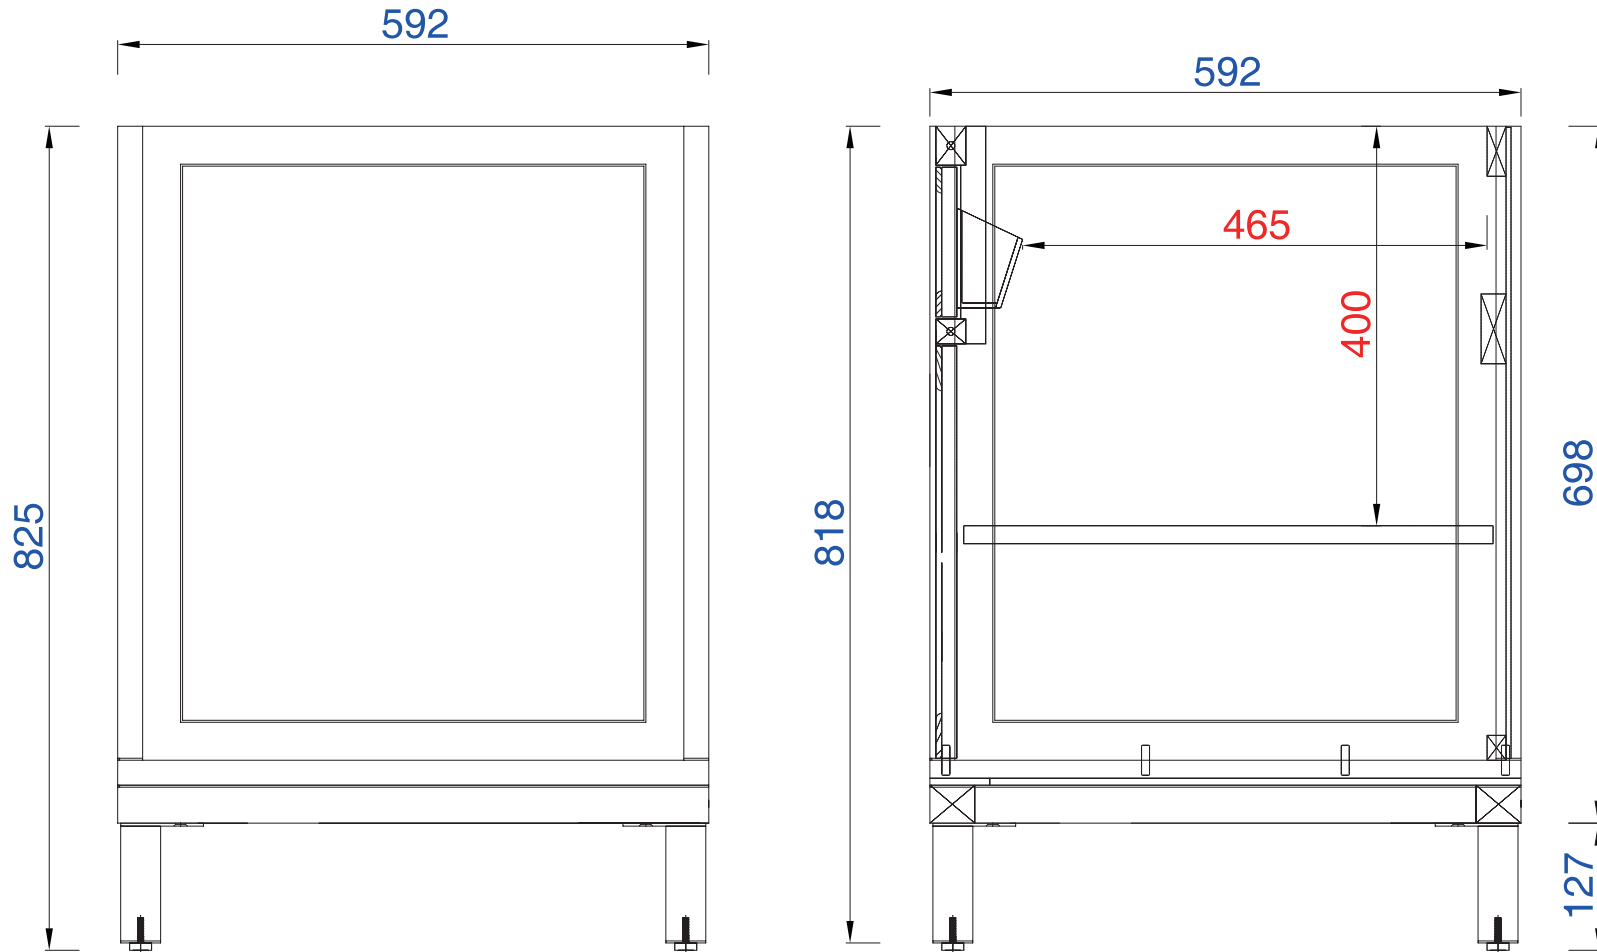

36"

Item Number:

305-V36-WWW

JAMES MARTIN

VANITIES™

Chicago 36" Cabinet

Diagrams with Dimensions
page 01 of 03

NOTE ONE: Countertops are not shown in these diagrams. (Cabinet Only)

36"

Item Number:

305-V36-WWW

JAMES MARTIN

VANITIES™

Chicago 36" Cabinet

Diagrams with Dimensions
page 03 of 03

NOTE ONE: Countertops are not shown in these diagrams. (Cabinet Only)

NOTE TWO: Internal Shelves (Shown) are designed to align with sinks in James Martin's Optional Countertops. Customers' own countertops and sinks may align differently, and modification may be required. Please consult our website for Countertop Diagrams: www.jamesmartinvanities.com

Item Number:
305-V36-WWW

JAMES MARTIN

VANITIES™

Chicago 914mm Cabinet

Diagrams with Dimensions
page 03 of 03

NOTE ONE: Countertops are not shown in these diagrams. (Cabinet Only)
NOTE TWO: This vanity does not have a Backsplash.
Please consult our website for Countertop Diagrams: www.jamesmartinvanities.com