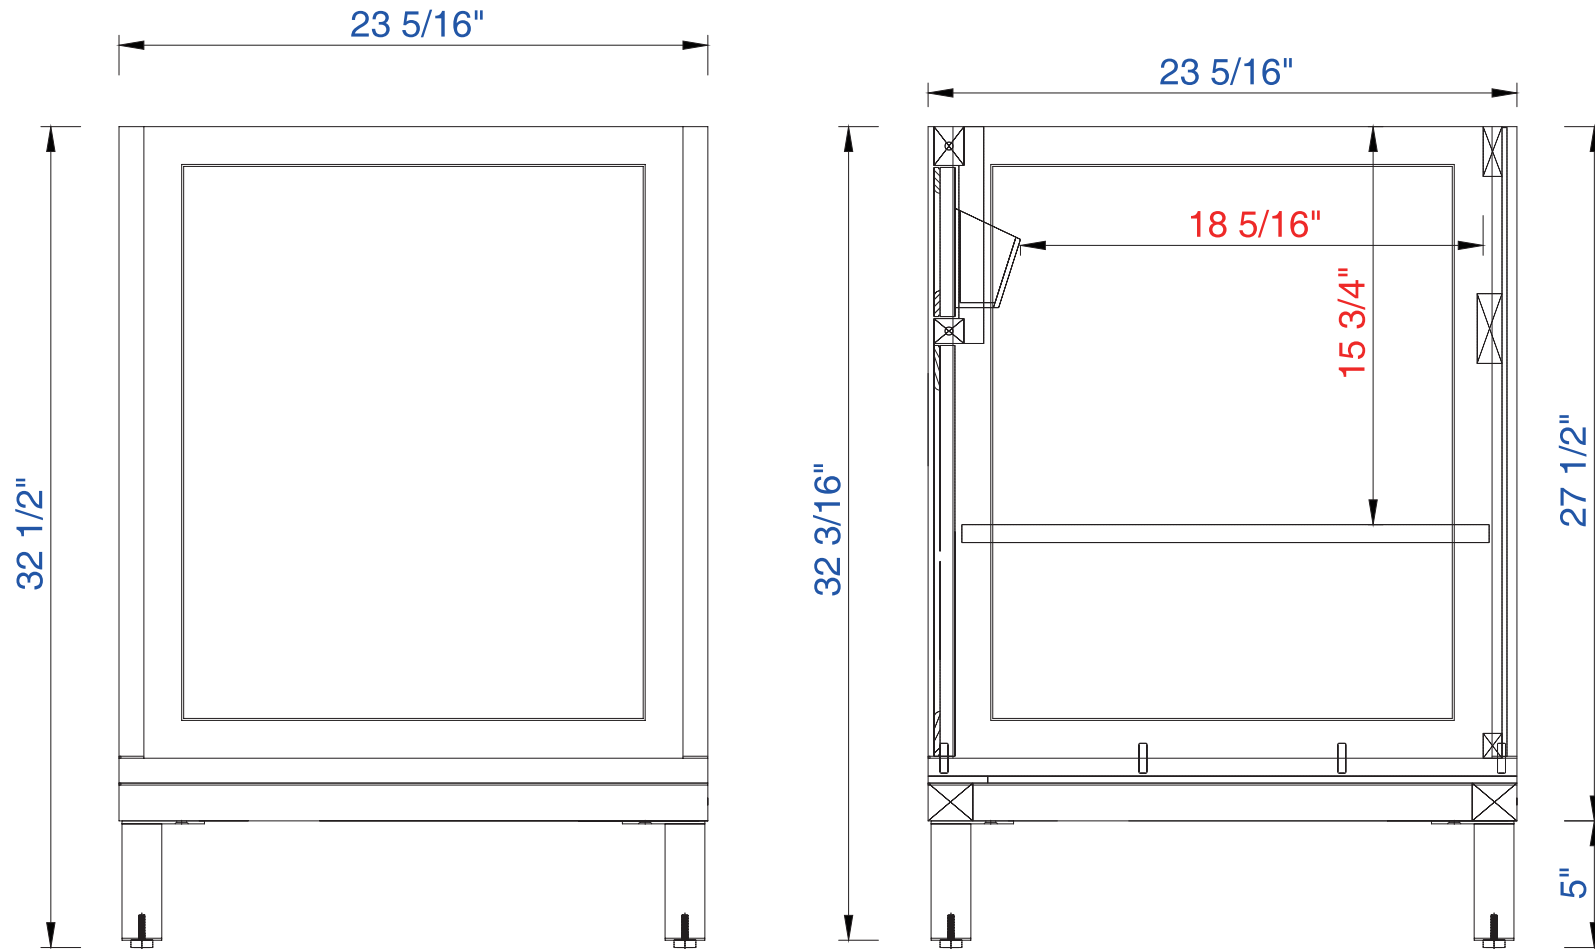

36"

Item Number:

305-V36-WWW

JAMES MARTIN

VANITIES™

Chicago 36" Cabinet

Diagrams with Dimensions
page 01 of 03

NOTE ONE: Countertops are not shown in these diagrams. (Cabinet Only)

Diagrams with Dimensions
page 02 of 03

NOTE ONE: Countertops are not shown in these diagrams. (Cabinet Only)

NOTE TWO: Internal Shelves (Shown) are designed to align with sinks in James Martin's Optional Countertops. Customers' own countertops and sinks may align differently, and modification may be required. Please consult our website for Countertop Diagrams: www.jamesmartinvanities.com

36"

Item Number:

305-V36-WWW

JAMES MARTIN

VANITIES™

Chicago 36" Cabinet

Diagrams with Dimensions
page 03 of 03

NOTE ONE: Countertops are not shown in these diagrams. (Cabinet Only)

NOTE TWO: This vanity does not have a Backsplash.

Please consult our website for Countertop Diagrams: www.jamesmartinvanities.com

Item Number:
305-V36-WWW

JAMES MARTIN

VANITIES™

Chicago 914mm Cabinet

Diagrams with Dimensions
page 01 of 03