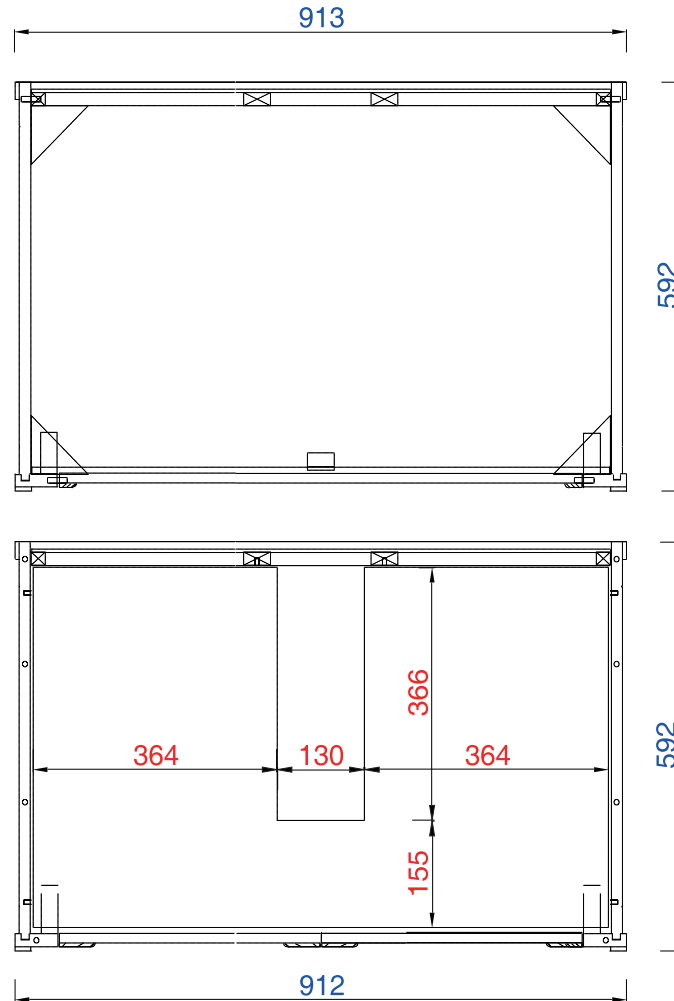

NOTE ONE: Countertops are not shown in these diagrams. (Cabinet Only)

NOTE TWO: Internal Shelves (Shown) are designed to align with sinks in James Martin's Optional Countertops. Customers' own countertops and sinks may align differently, and modification may be required. Please consult our website for Countertop Diagrams: www.jamesmartinvanities.com