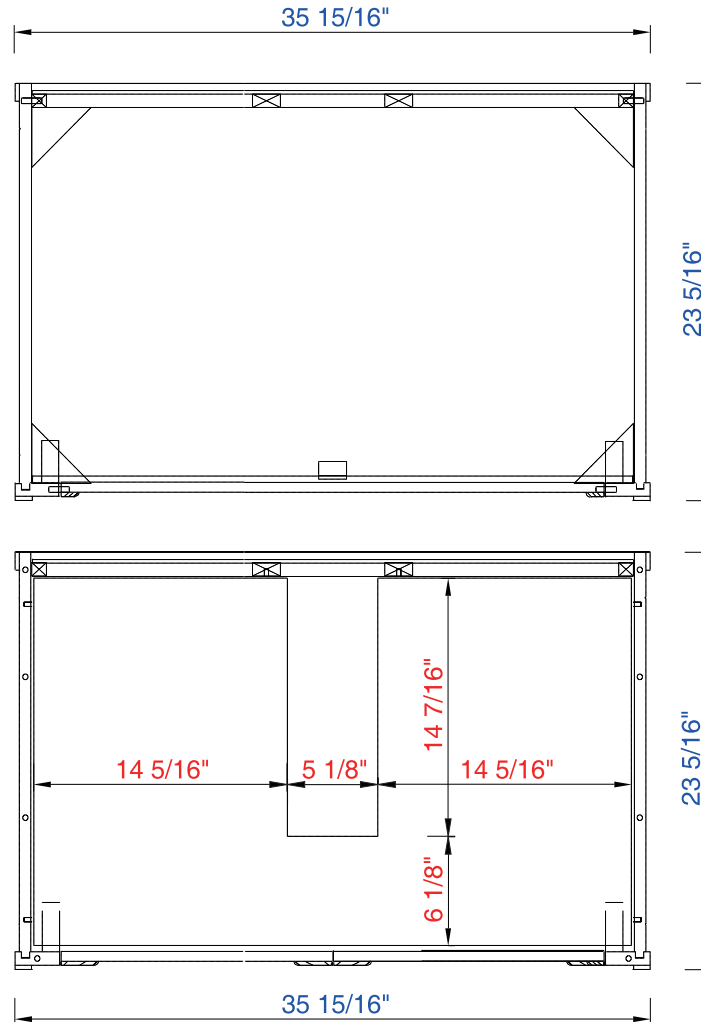

36"

Item Number:

305-V36-WWW

JAMES MARTIN

VANITIES™

Chicago 36" Cabinet

Diagrams with Dimensions
page 01 of 03

NOTE ONE: Countertops are not shown in these diagrams. (Cabinet Only)

NOTE TWO: This vanity does not have a Backsplash.

Please consult our website for Countertop Diagrams: www.jamesmartinvanities.com

36"

Item Number:

305-V36-WWW

JAMES MARTIN

VANITIES™

Chicago 36" Cabinet

Diagrams with Dimensions
page 02 of 03

NOTE ONE: Countertops are not shown in these diagrams. (Cabinet Only)

NOTE TWO: Internal Shelves (Shown) are designed to align with sinks in James Martin's Optional Countertops. Customers' own countertops and sinks may align differently, and modification may be required. Please consult our website for Countertop Diagrams: www.jamesmartinvanities.com

36"

Item Number:

305-V36-WWW

JAMES MARTIN

VANITIES™

Chicago 36" Cabinet

Diagrams with Dimensions
page 03 of 03

NOTE ONE: Countertops are not shown in these diagrams. (Cabinet Only)