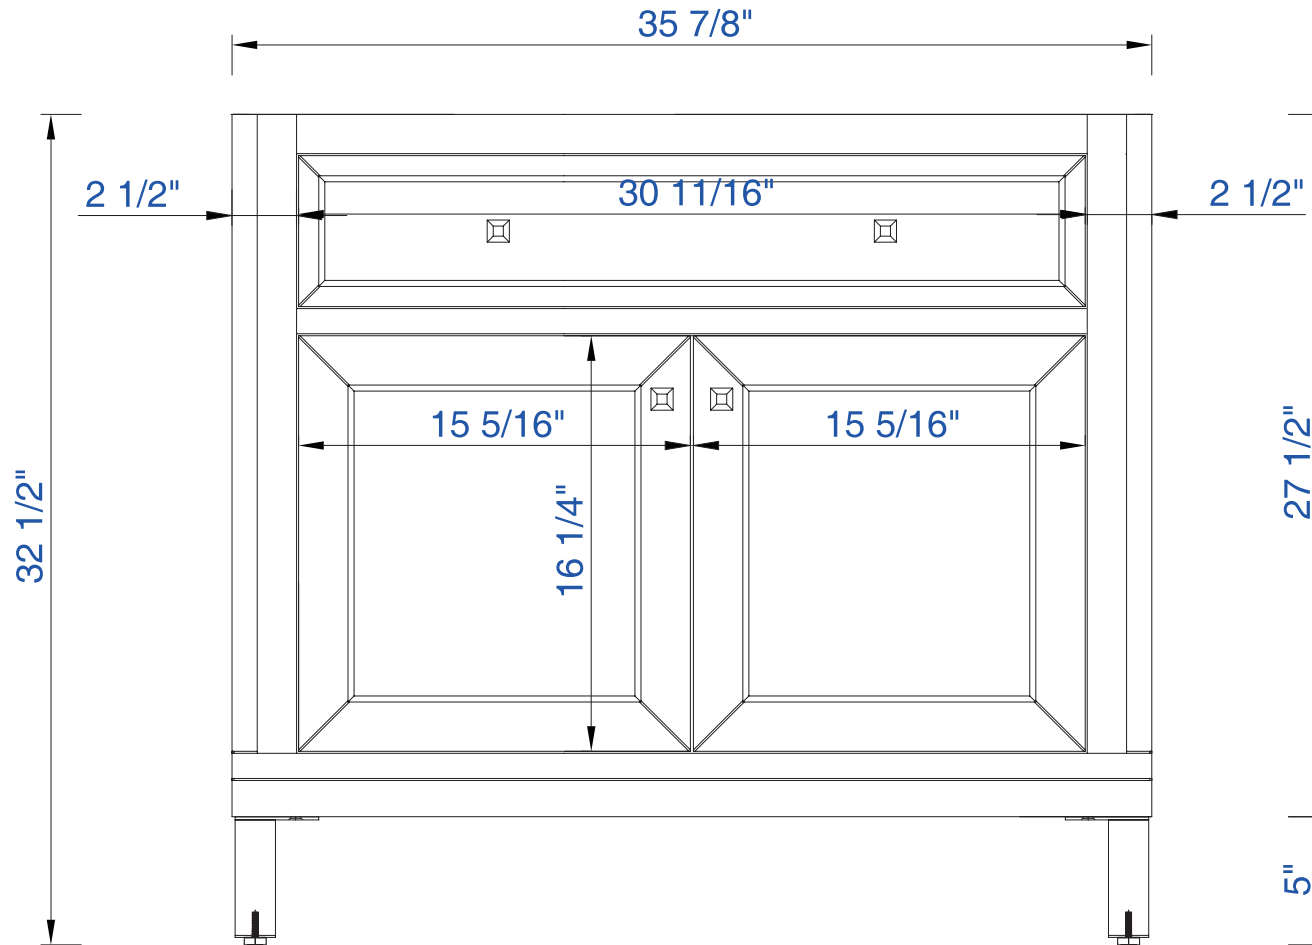

36"

Item Number:

305-V36-WWW

JAMES MARTIN

VANITIES™

Chicago 36" Cabinet

Diagrams with Dimensions
page 01 of 03

NOTE ONE: Countertops are not shown in these diagrams. (Cabinet Only)

NOTE TWO: This vanity does not have a Backsplash.

Please consult our website for Countertop Diagrams: www.jamesmartinvanities.com

36"

Item Number:

305-V36-WWW

JAMES MARTIN

VANITIES™

Chicago 36" Cabinet

Diagrams with Dimensions
page 02 of 03

NOTE ONE: Countertops are not shown in these diagrams. (Cabinet Only)

NOTE TWO: Internal Shelves (Shown) are designed to align with sinks in James Martin's Optional Countertops. Customers' own countertops and sinks may align differently, and modification may be required. Please consult our website for Countertop Diagrams: www.jamesmartinvanities.com

36"

Item Number:

305-V36-WWW

JAMES MARTIN

VANITIES™

Chicago 36" Cabinet

Diagrams with Dimensions
page 03 of 03

NOTE ONE: Countertops are not shown in these diagrams. (Cabinet Only)