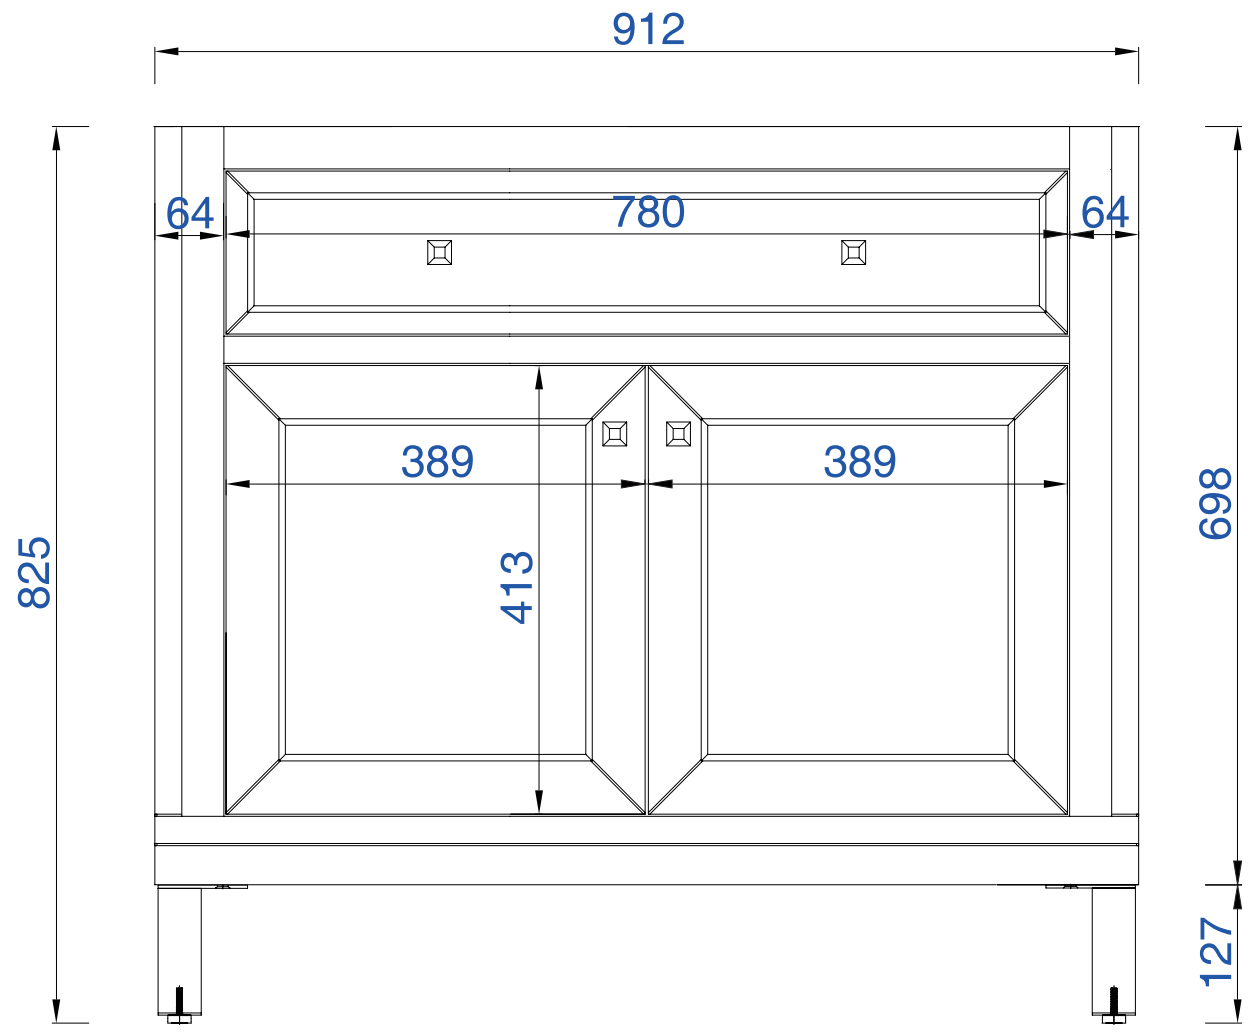

36"

Item Number:

305-V36-WWW

JAMES MARTIN

VANITIES™

Chicago 36" Cabinet

Diagrams with Dimensions
page 01 of 03

NOTE ONE: Countertops are not shown in these diagrams. (Cabinet Only)

36"

Item Number:

305-V36-WWW

JAMES MARTIN

VANITIES™

Chicago 36" Cabinet

Diagrams with Dimensions
page 03 of 03

NOTE ONE: Countertops are not shown in these diagrams. (Cabinet Only)

NOTE TWO: This vanity does not have a Backsplash.

Please consult our website for Countertop Diagrams: www.jamesmartinvanities.com

Item Number:
305-V36-WWW

JAMES MARTIN

VANITIES™

Chicago 914mm Cabinet

Diagrams with Dimensions
page 01 of 03

NOTE TWO: Internal Shelves (Shown) are designed to align with sinks in James Martin's Optional Countertops. Customers' own countertops and sinks may align differently, and modification may be required. Please consult our website for Countertop Diagrams: www.jamesmartinvanities.com