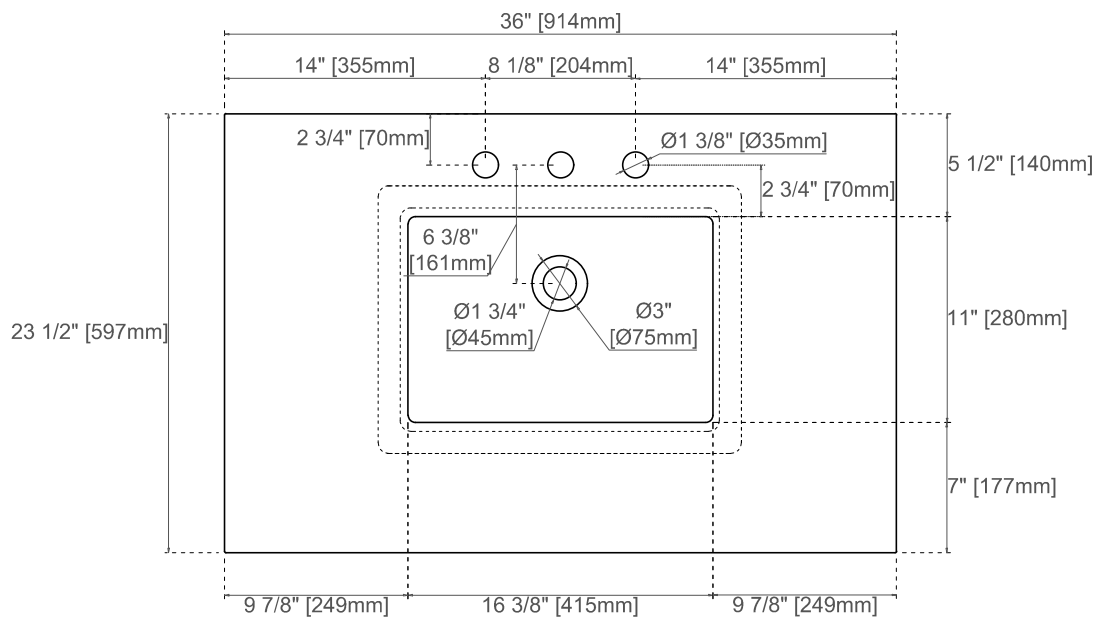

NOTE TWO: This vanity does not have a Backsplash.

Please consult our website for Countertop Diagrams: www.jamesmartinvanities.com

Item Number:
305-V36-WWW

JAMES MARTIN

VANITIES™

Chicago 914mm Cabinet

Diagrams with Dimensions
page 01 of 03

NOTE TWO: Internal Shelves (Shown) are designed to align with sinks in James Martin's Optional Countertops. Customers' own countertops and sinks may align differently, and modification may be required. Please consult our website for Countertop Diagrams: www.jamesmartinvanities.com

Item Number:
305-V36-WWW

JAMES MARTIN

VANITIES™

Chicago 914mm Cabinet

Diagrams with Dimensions
page 03 of 03

NOTE ONE: Countertops are not shown in these diagrams. (Cabinet Only)
NOTE TWO: This vanity does not have a Backsplash.
Please consult our website for Countertop Diagrams: www.jamesmartinvanities.com

36" 3cm COUNTERTOPS
 050-S36
 080-S36
 090-S36

JAMES MARTIN
 VANITIES™

080,090 Sereis Tops

050 Quartz Sereis Tops

Visit website for warranty and installation information
www.jamesmartinvanities.com

Version:202301