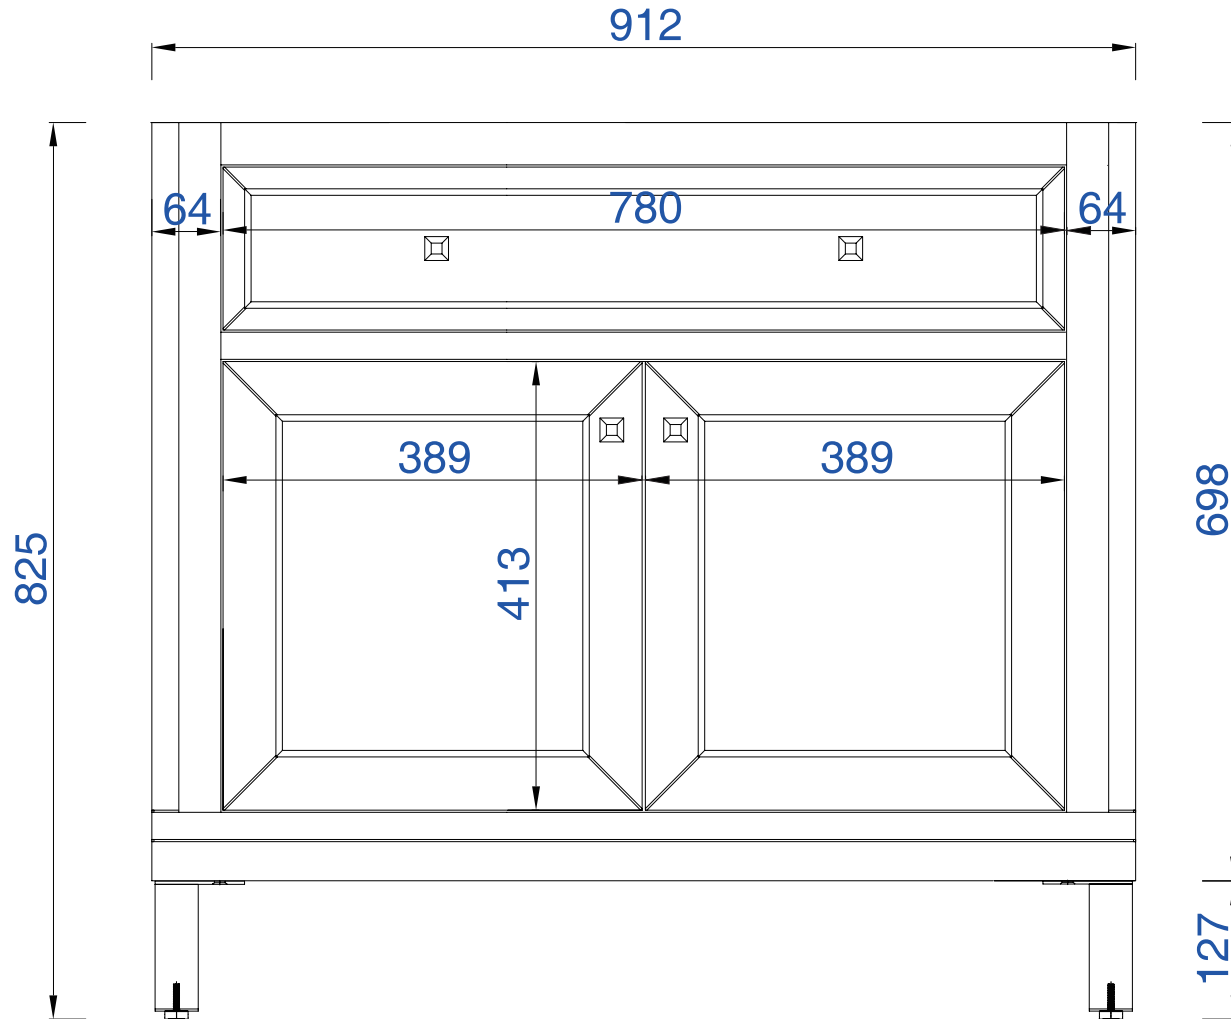

36"

Item Number:

305-V36-WWW

JAMES MARTIN

VANITIES™

Chicago 36" Cabinet

Diagrams with Dimensions
page 01 of 03

NOTE ONE: Countertops are not shown in these diagrams. (Cabinet Only)

36"

Item Number:

305-V36-WWW

JAMES MARTIN

VANITIES™

Chicago 36" Cabinet

Diagrams with Dimensions
page 03 of 03

NOTE ONE: Countertops are not shown in these diagrams. (Cabinet Only)

NOTE TWO: This vanity does not have a Backsplash.

Please consult our website for Countertop Diagrams: www.jamesmartinvanities.com

Item Number:
305-V36-WWW

JAMES MARTIN

VANITIES™

Chicago 914mm Cabinet

Diagrams with Dimensions
page 01 of 03

NOTE TWO: Internal Shelves (Shown) are designed to align with sinks in James Martin's Optional Countertops. Customers' own countertops and sinks may align differently, and modification may be required. Please consult our website for Countertop Diagrams: www.jamesmartinvanities.com