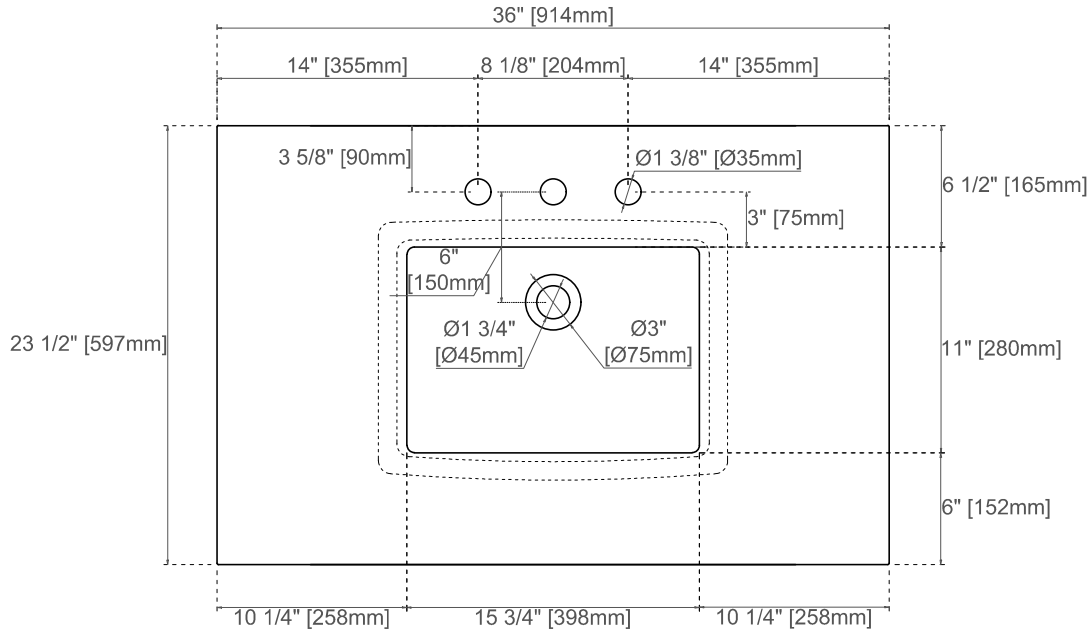

NOTE TWO: This vanity does not have a Backsplash.

Please consult our website for Countertop Diagrams: www.jamesmartinvanities.com

Item Number:
305-V36-WWW

JAMES MARTIN

VANITIES™

Chicago 914mm Cabinet

Diagrams with Dimensions
page 01 of 03

NOTE TWO: Internal Shelves (Shown) are designed to align with sinks in James Martin's Optional Countertops. Customers' own countertops and sinks may align differently, and modification may be required. Please consult our website for Countertop Diagrams: www.jamesmartinvanities.com

Item Number:
305-V36-WWW

JAMES MARTIN

VANITIES™

Chicago 914mm Cabinet

Diagrams with Dimensions
page 03 of 03

NOTE ONE: Countertops are not shown in these diagrams. (Cabinet Only)
NOTE TWO: This vanity does not have a Backsplash.
Please consult our website for Countertop Diagrams: www.jamesmartinvanities.com

36" 3cm COUNTERTOPS
 050-S36
 080-S36
 090-S36

JAMES MARTIN
 VANITIES™

080,090 Sereis Tops

050 Quartz Sereis Tops

Visit website for warranty and installation information
www.jamesmartinvanities.com

Version:202301