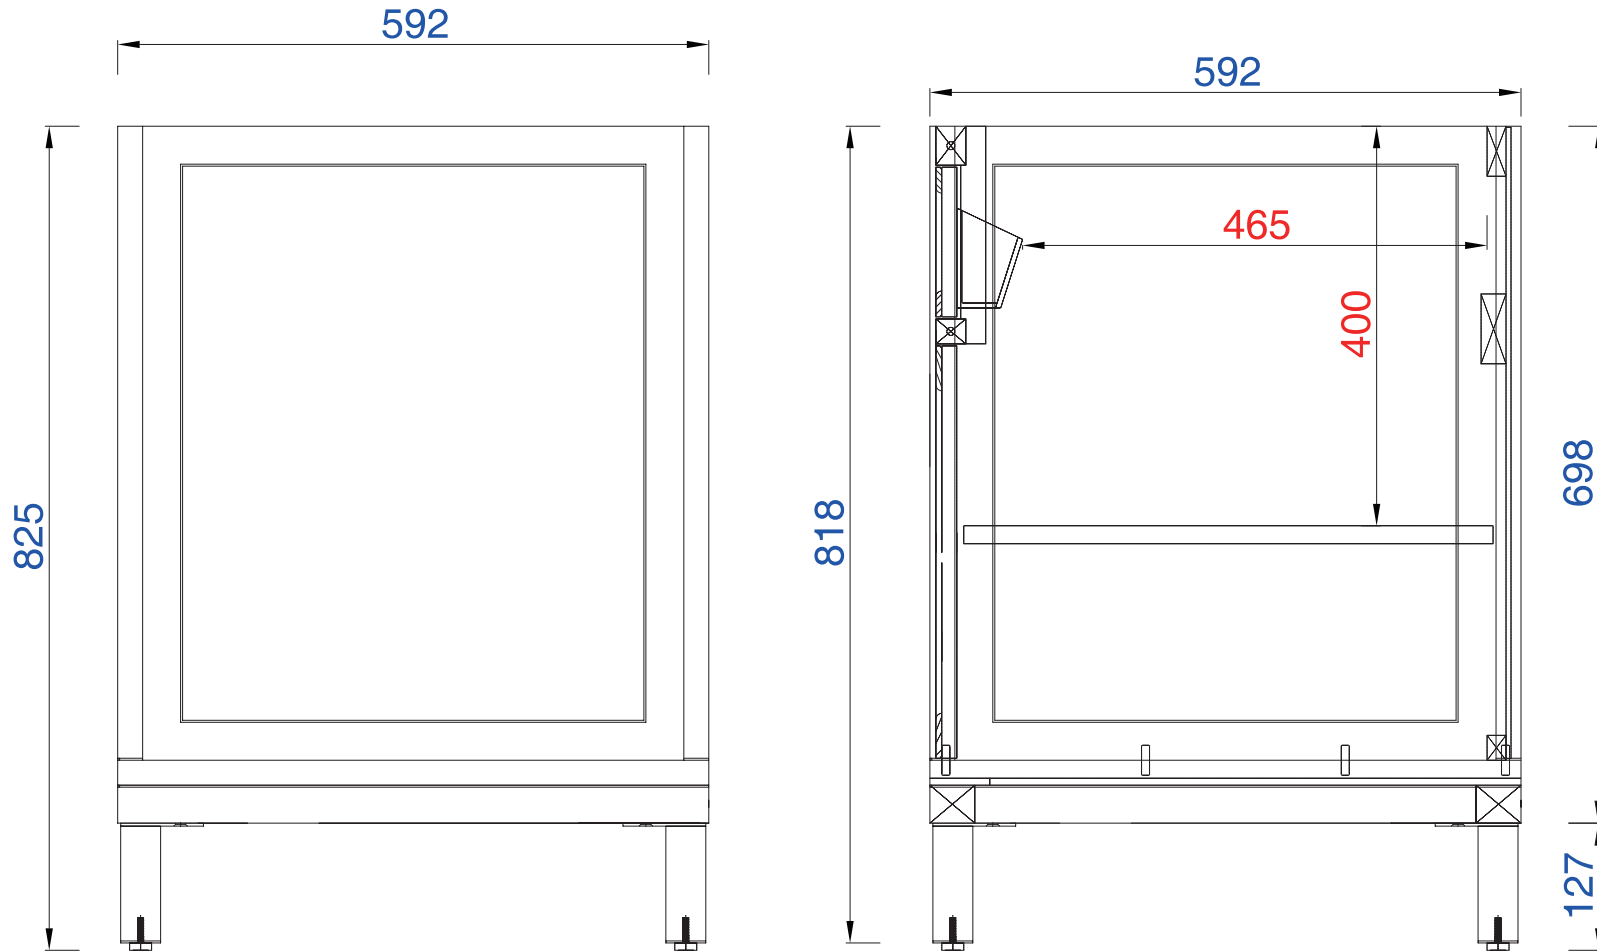

36"

Item Number:

305-V36-WWW

JAMES MARTIN

VANITIES™

Chicago 36" Cabinet

Diagrams with Dimensions
page 01 of 03

NOTE ONE: Countertops are not shown in these diagrams. (Cabinet Only)

36"

Item Number:

305-V36-WWW

JAMES MARTIN

VANITIES™

Chicago 36" Cabinet

Diagrams with Dimensions
page 03 of 03

NOTE ONE: Countertops are not shown in these diagrams. (Cabinet Only)

NOTE TWO: Internal Shelves (Shown) are designed to align with sinks in James Martin's Optional Countertops. Customers' own countertops and sinks may align differently, and modification may be required. Please consult our website for Countertop Diagrams: www.jamesmartinvanities.com

Item Number:
305-V36-WWW

JAMES MARTIN

VANITIES™

Chicago 914mm Cabinet

Diagrams with Dimensions
page 03 of 03

NOTE ONE: Countertops are not shown in these diagrams. (Cabinet Only)
NOTE TWO: This vanity does not have a Backsplash.
Please consult our website for Countertop Diagrams: www.jamesmartinvanities.com