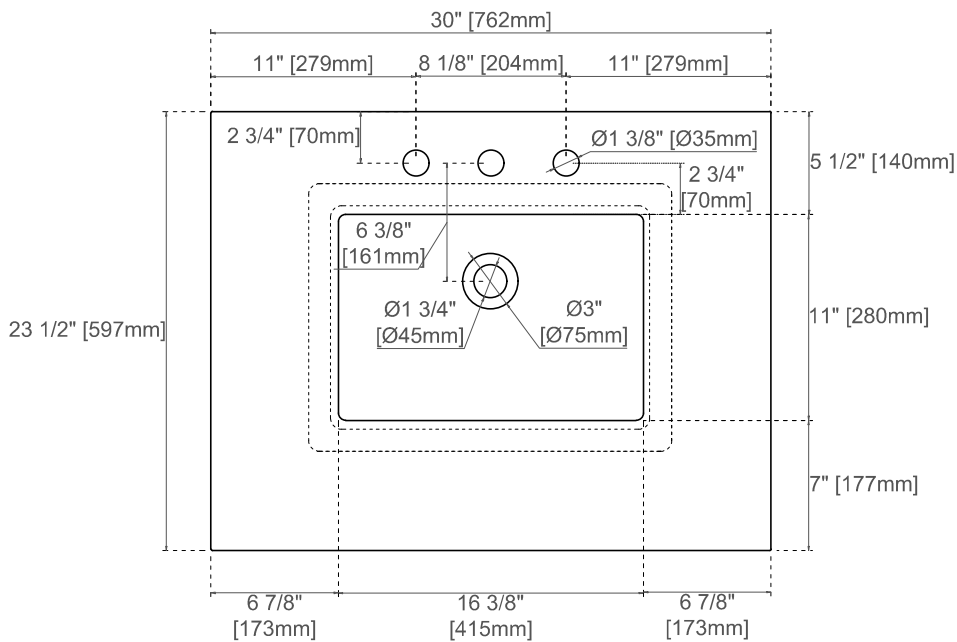

VANITIES™

Chicago 762mm Cabinet

Diagrams with Dimensions  
page 01 of 03

NOTE ONE: Countertops are not shown in these diagrams. (Cabinet Only)

NOTE TWO: This vanity does not have a Backsplash

Please consult our website for Countertop Diagrams: [www.jamesmartinvanities.com](http://www.jamesmartinvanities.com)

Item Number :

305-V30-WWW

JAMES MARTIN

VANITIES™

Chicago 762mm Cabinet

Diagrams with Dimensions  
page 02 of 03

NOTE ONE: Countertops are not shown in these diagrams(Cabinet Only)

NOTE TWO: Internal Shelves(Shown)are designed to align with sinks in James Martin's Optional Countertops  
Customer's own countertops and sinks may align differently, and modification may be required  
Please consult our website for Countertop Diagrams: [www.jamesmartinvanities.com](http://www.jamesmartinvanities.com)

762mm

Item Number:  
305-V30-WWW

JAMES MARTIN

VANITIES™

Chicago 762mm Cabinet

Diagrams with Dimensions  
page 03 of 03

NOTE ONE: Countertops are not shown in these diagrams(Cabinet Only)

NOTE TWO: This vanity does not have a Backsplash

# 30" 3cm COUNTERTOPS

050-S30

080-S30

090-S30

080,090 Sereis Tops

050 Quartz Sereis Tops

Visit website for warranty and installation information  
[www.jamesmartinvanities.com](http://www.jamesmartinvanities.com)