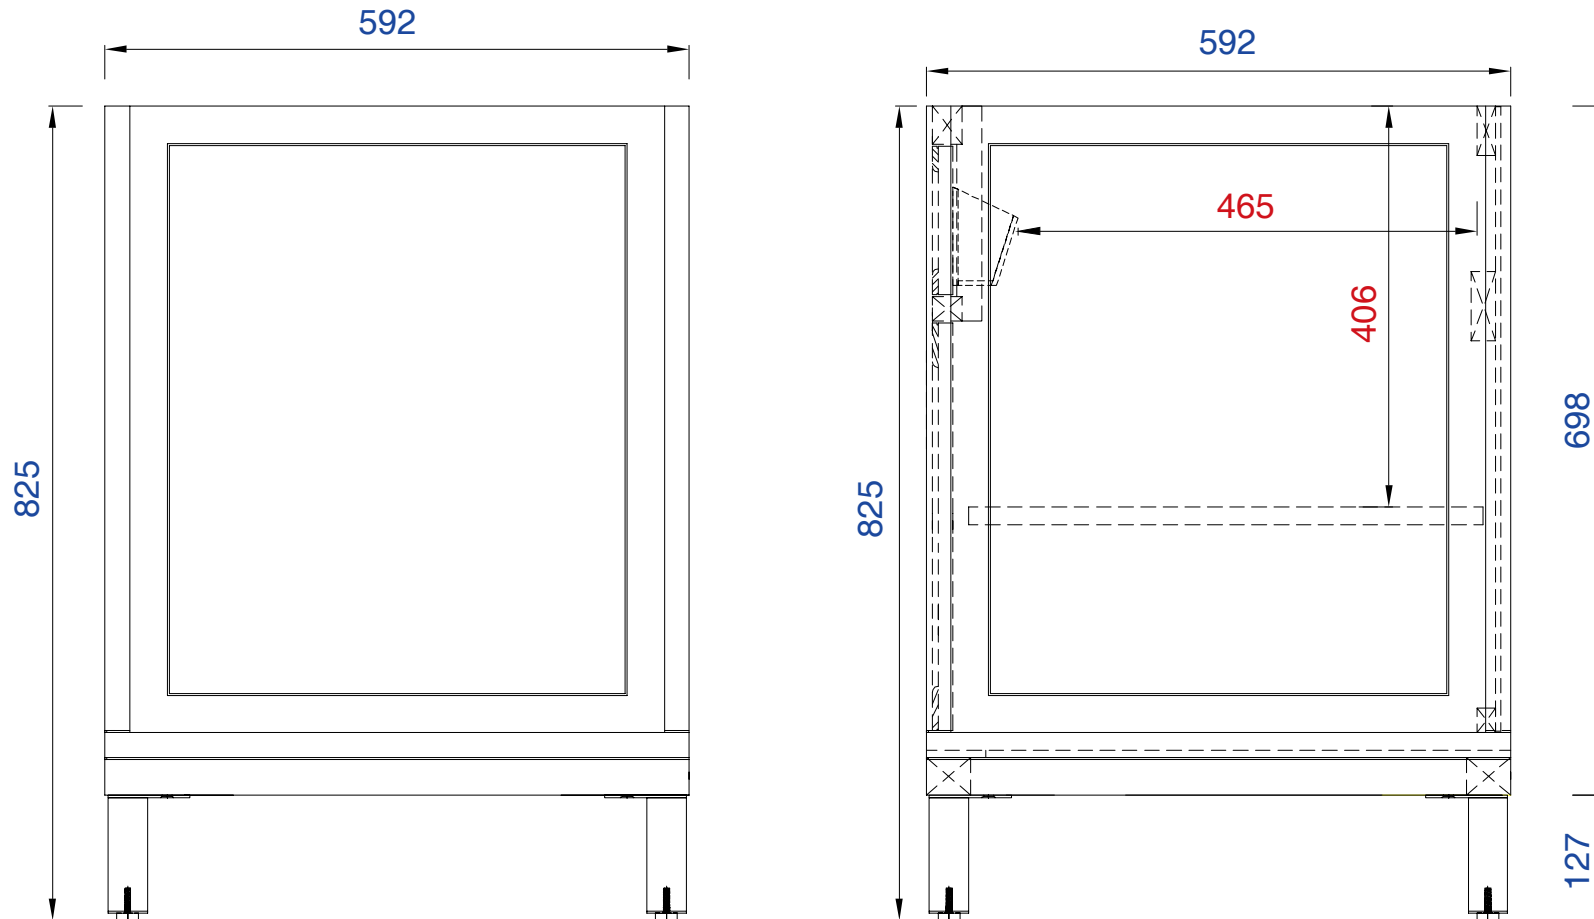

30"

Item Number:

305-V30-WWW

JAMES MARTIN

VANITIES™

Chicago 30" Cabinet

Diagrams with Dimensions  
page 01 of 03

NOTE ONE: Countertops are not shown in these diagrams(Cabinet Only)

30"

Item Number:

305-V30-WWW

JAMES MARTIN

VANITIES™

Chicago 30" Cabinet

Diagrams with Dimensions  
page 03 of 03

NOTE ONE: Countertops are not shown in these diagrams.(Cabinet Only)

Item Number :

305-V30-WWW

JAMES MARTIN

VANITIES™

Chicago 762mm Cabinet

Diagrams with Dimensions  
page 02 of 03

NOTE ONE: Countertops are not shown in these diagrams(Cabinet Only)

NOTE TWO: Internal Shelves(Shown)are designed to align with sinks in James Martin's Optional Countertops  
Customer's own countertops and sinks may align differently, and modification may be required  
Please consult our website for Countertop Diagrams: [www.jamesmartinvanities.com](http://www.jamesmartinvanities.com)

762mm

Item Number:  
305-V30-WWW

JAMES MARTIN

VANITIES™

Chicago 762mm Cabinet

Diagrams with Dimensions  
page 03 of 03

NOTE ONE: Countertops are not shown in these diagrams(Cabinet Only)

NOTE TWO: This vanity does not have a Backsplash