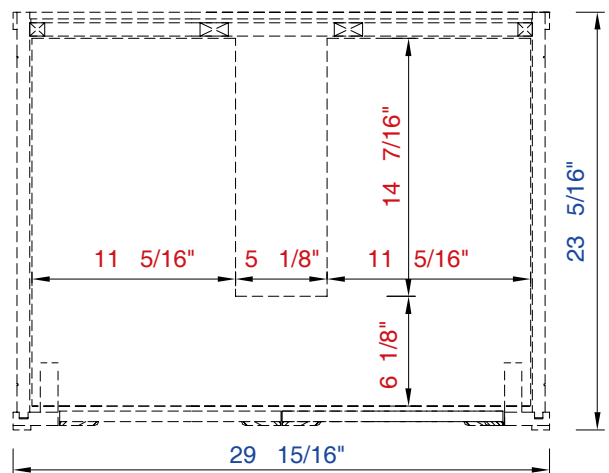

30"

Item Number:

305-V30-WWW

JAMES MARTIN

VANITIES™

Chicago 30" Cabinet

Diagrams with Dimensions  
page 01 of 03

NOTE ONE: Countertops are not shown in these diagrams(Cabinet Only)

NOTE TWO: This vanity does not have a Backsplash

Please consult our website for Countertop Diagrams: [www.jamesmartinvanities.com](http://www.jamesmartinvanities.com)

30"

Item Number :

305-V30-WWW

JAMES MARTIN

VANITIES™

Chicago 30" Cabinet

Diagrams with Dimensions  
page 02 of 03

NOTE ONE: Countertops are not shown in these diagrams.(Cabinet Only)

NOTE TWO: Internal Shelves(Shown)are designed to align with sinks in James Martin's Optional Countertops  
Customer's own countertops and sinks may align differently, and modification may be required  
Please consult our website for Countertop Diagrams: [www.jamesmartinvanities.com](http://www.jamesmartinvanities.com)

30"

Item Number:

305-V30-WWW

JAMES MARTIN

VANITIES™

Chicago 30" Cabinet

Diagrams with Dimensions  
page 03 of 03

NOTE ONE: Countertops are not shown in these diagrams.(Cabinet Only)