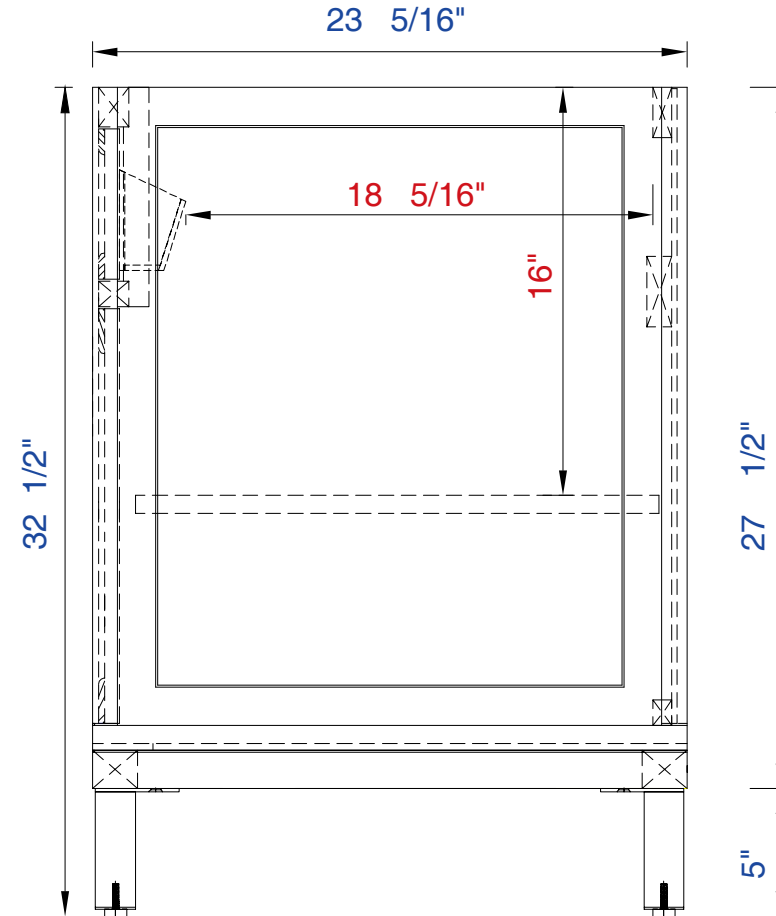

30"

Item Number:

305-V30-WWW

JAMES MARTIN

VANITIES™

Chicago 30" Cabinet

Diagrams with Dimensions  
page 01 of 03

NOTE ONE: Countertops are not shown in these diagrams(Cabinet Only)

VANITIES™

Chicago 30" Cabinet

Diagrams with Dimensions  
page 02 of 03

NOTE ONE: Countertops are not shown in these diagrams.(Cabinet Only)

NOTE TWO: Internal Shelves(Shown)are designed to align with sinks in James Martin's Optional Countertops  
Customer's own countertops and sinks may align differently, and modification may be required  
Please consult our website for Countertop Diagrams: [www.jamesmartinvanities.com](http://www.jamesmartinvanities.com)

30"

Item Number:

305-V30-WWW

JAMES MARTIN

VANITIES™

Chicago 30" Cabinet

Diagrams with Dimensions  
page 03 of 03

NOTE ONE: Countertops are not shown in these diagrams.(Cabinet Only)

NOTE TWO: This vanity does not have a Backsplash.

Please consult our website for Countertop Diagrams: [www.jamesmartinvanities.com](http://www.jamesmartinvanities.com)

762mm

Item Number:

305-V30-WWW

JAMES MARTIN