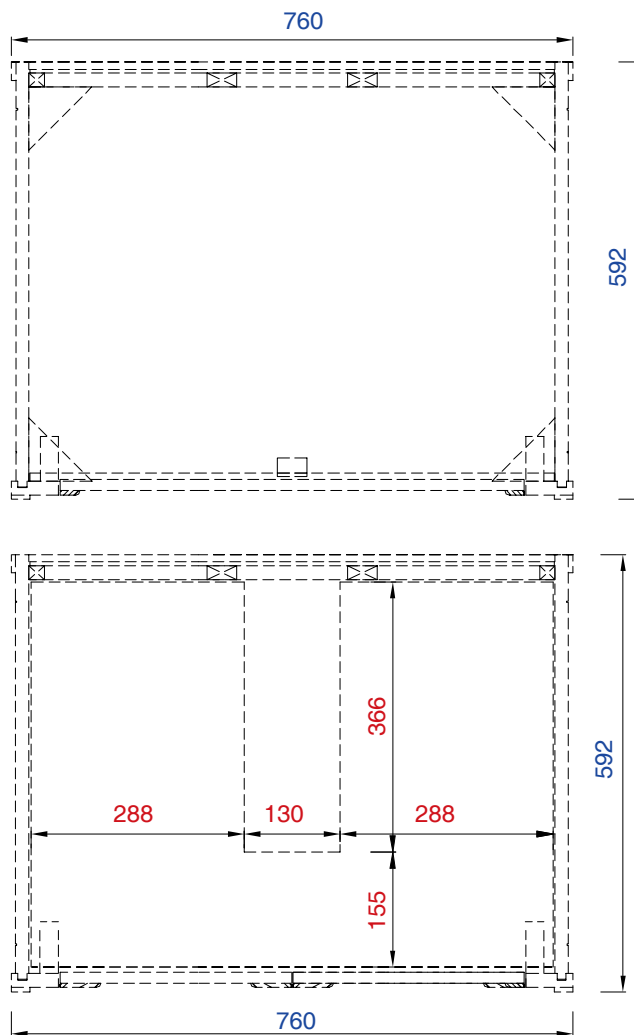

30"

Item Number:

305-V30-WWW

JAMES MARTIN

VANITIES™

Chicago 30" Cabinet

Diagrams with Dimensions  
page 03 of 03

NOTE ONE: Countertops are not shown in these diagrams.(Cabinet Only)

VANITIES™

Chicago 762mm Cabinet

Diagrams with Dimensions  
page 01 of 03

NOTE ONE: Countertops are not shown in these diagrams. (Cabinet Only)

NOTE TWO: This vanity does not have a Backsplash

Please consult our website for Countertop Diagrams: [www.jamesmartinvanities.com](http://www.jamesmartinvanities.com)

Item Number :

305-V30-WWW

JAMES MARTIN

VANITIES™

Chicago 762mm Cabinet

Diagrams with Dimensions  
page 02 of 03

NOTE ONE: Countertops are not shown in these diagrams(Cabinet Only)

NOTE TWO: Internal Shelves(Shown)are designed to align with sinks in James Martin's Optional Countertops  
Customer's own countertops and sinks may align differently, and modification may be required  
Please consult our website for Countertop Diagrams: [www.jamesmartinvanities.com](http://www.jamesmartinvanities.com)

762mm

Item Number:  
305-V30-WWW

JAMES MARTIN

VANITIES™

Chicago 762mm Cabinet

Diagrams with Dimensions  
page 03 of 03

NOTE ONE: Countertops are not shown in these diagrams(Cabinet Only)

NOTE TWO: This vanity does not have a Backsplash