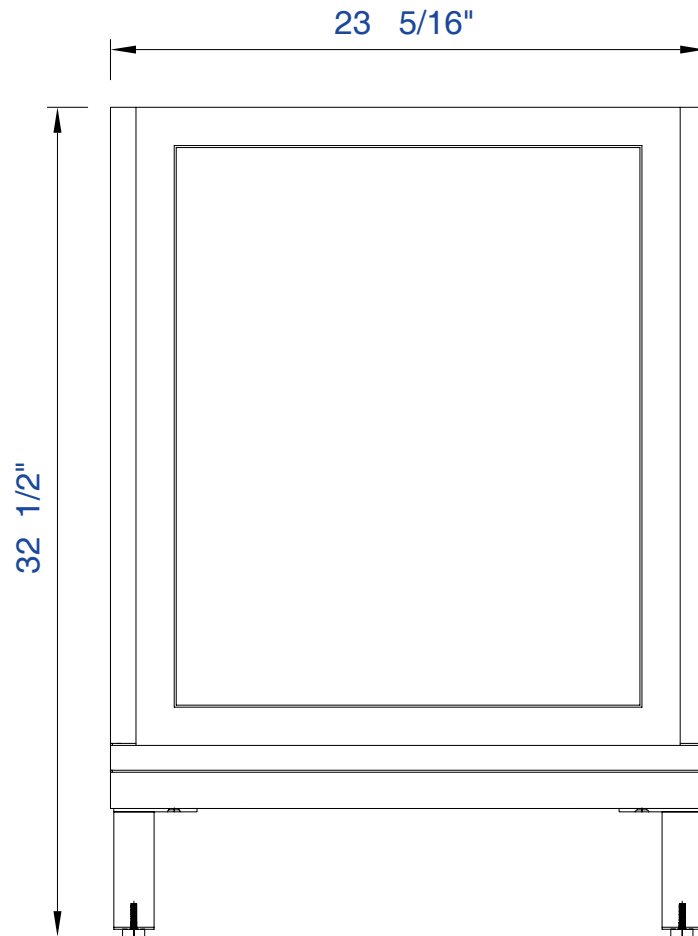

30"

Item Number:

305-V30-WWW

JAMES MARTIN

VANITIES™

Chicago 30" Cabinet

Diagrams with Dimensions  
page 01 of 03

NOTE ONE: Countertops are not shown in these diagrams(Cabinet Only)

VANITIES™

Chicago 30" Cabinet

Diagrams with Dimensions  
page 02 of 03

NOTE ONE: Countertops are not shown in these diagrams.(Cabinet Only)

NOTE TWO: Internal Shelves(Shown)are designed to align with sinks in James Martin's Optional Countertops  
Customer's own countertops and sinks may align differently, and modification may be required  
Please consult our website for Countertop Diagrams: [www.jamesmartinvanities.com](http://www.jamesmartinvanities.com)

30"

Item Number:

305-V30-WWW

JAMES MARTIN

VANITIES™

Chicago 30" Cabinet

Diagrams with Dimensions  
page 03 of 03

NOTE ONE: Countertops are not shown in these diagrams.(Cabinet Only)