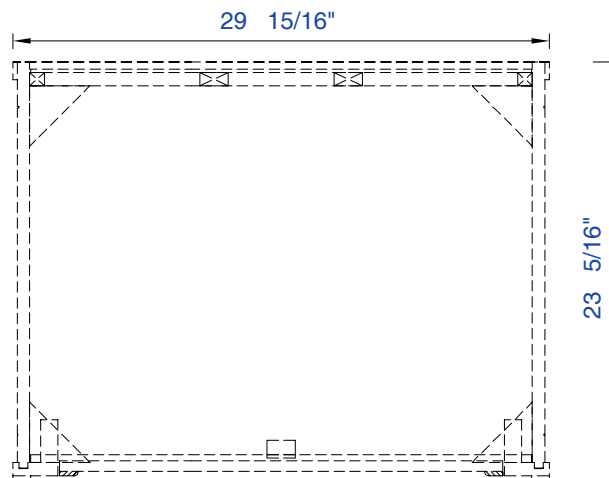

30"

Item Number:

305-V30-WWW

JAMES MARTIN

VANITIES™

Chicago 30" Cabinet

Diagrams with Dimensions  
page 01 of 03

NOTE ONE: Countertops are not shown in these diagrams(Cabinet Only)

NOTE TWO: This vanity does not have a Backsplash

Please consult our website for Countertop Diagrams: [www.jamesmartinvanities.com](http://www.jamesmartinvanities.com)

30"

Item Number :

305-V30-WWW

JAMES MARTIN

VANITIES™

Chicago 30" Cabinet

Diagrams with Dimensions  
page 02 of 03

NOTE ONE: Countertops are not shown in these diagrams.(Cabinet Only)

NOTE TWO: Internal Shelves(Shown)are designed to align with sinks in James Martin's Optional Countertops  
Customer's own countertops and sinks may align differently, and modification may be required  
Please consult our website for Countertop Diagrams: [www.jamesmartinvanities.com](http://www.jamesmartinvanities.com)

30"

Item Number:

305-V30-WWW

JAMES MARTIN

VANITIES™

Chicago 30" Cabinet

Diagrams with Dimensions  
page 03 of 03

NOTE ONE: Countertops are not shown in these diagrams.(Cabinet Only)