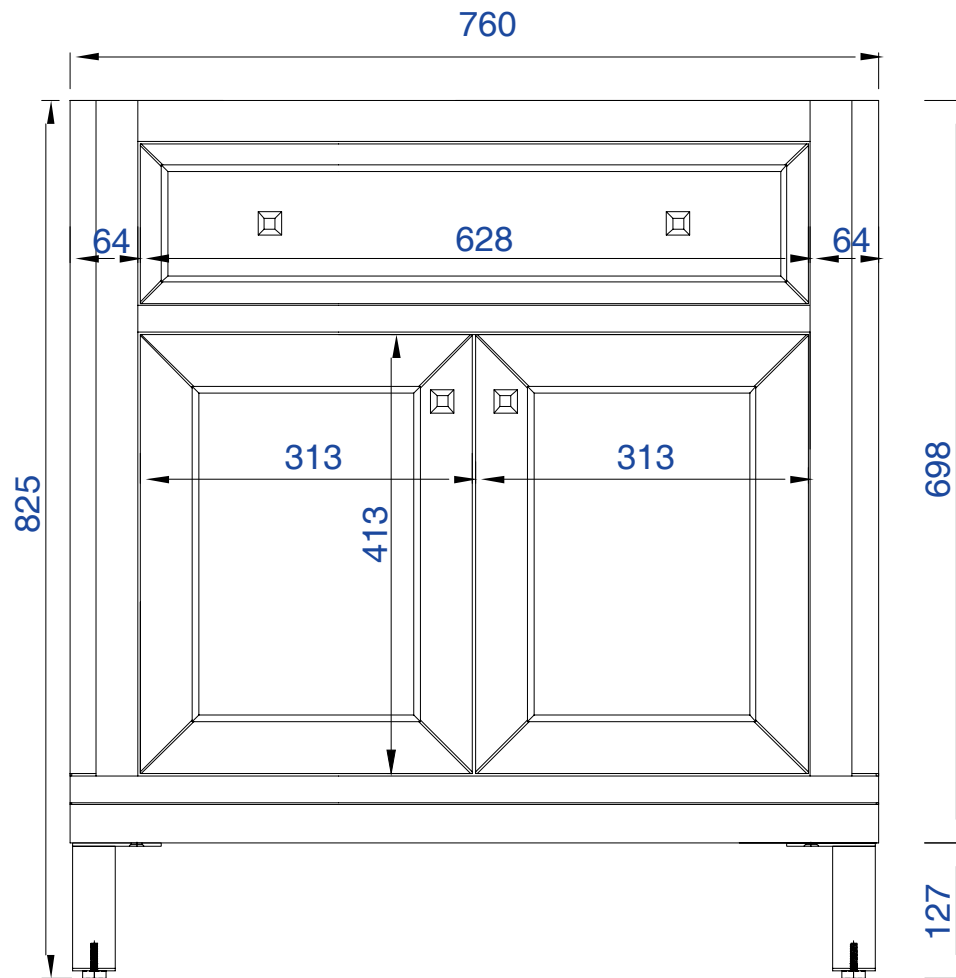

30"

Item Number:

305-V30-WWW

JAMES MARTIN

VANITIES™

Chicago 30" Cabinet

Diagrams with Dimensions  
page 01 of 03

NOTE ONE: Countertops are not shown in these diagrams(Cabinet Only)

30"

Item Number:

305-V30-WWW

JAMES MARTIN

VANITIES™

Chicago 30" Cabinet

Diagrams with Dimensions  
page 03 of 03

NOTE ONE: Countertops are not shown in these diagrams.(Cabinet Only)

VANITIES™

Chicago 762mm Cabinet

Diagrams with Dimensions  
page 01 of 03

NOTE ONE: Countertops are not shown in these diagrams. (Cabinet Only)

NOTE TWO: This vanity does not have a Backsplash

Please consult our website for Countertop Diagrams: [www.jamesmartinvanities.com](http://www.jamesmartinvanities.com)

Item Number :

305-V30-WWW

JAMES MARTIN

VANITIES™

Chicago 762mm Cabinet

Diagrams with Dimensions  
page 02 of 03

NOTE ONE: Countertops are not shown in these diagrams(Cabinet Only)

NOTE TWO: Internal Shelves(Shown)are designed to align with sinks in James Martin's Optional Countertops  
Customer's own countertops and sinks may align differently, and modification may be required  
Please consult our website for Countertop Diagrams: [www.jamesmartinvanities.com](http://www.jamesmartinvanities.com)