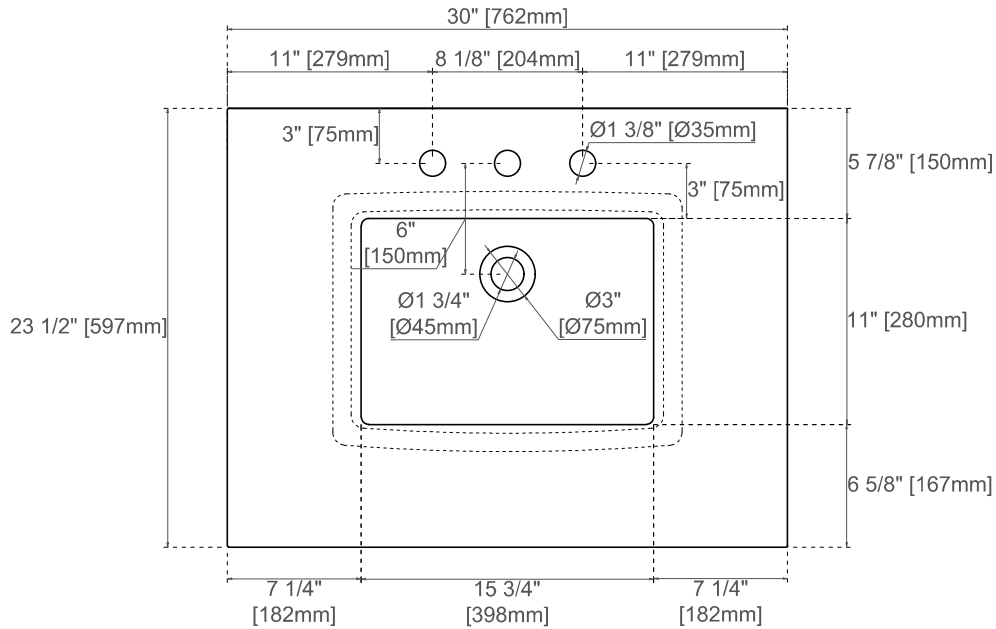

Item Number :

305-V30-WWW

JAMES MARTIN

VANITIES™

Chicago 762mm Cabinet

Diagrams with Dimensions  
page 02 of 03

NOTE ONE: Countertops are not shown in these diagrams(Cabinet Only)

NOTE TWO: Internal Shelves(Shown)are designed to align with sinks in James Martin's Optional Countertops  
Customer's own countertops and sinks may align differently, and modification may be required  
Please consult our website for Countertop Diagrams: [www.jamesmartinvanities.com](http://www.jamesmartinvanities.com)

762mm

Item Number:  
305-V30-WWW

JAMES MARTIN

VANITIES™

Chicago 762mm Cabinet

Diagrams with Dimensions  
page 03 of 03

NOTE ONE: Countertops are not shown in these diagrams(Cabinet Only)

NOTE TWO: This vanity does not have a Backsplash

# 30" 3cm COUNTERTOPS

050-S30

080-S30

090-S30

080,090 Sereis Tops

050 Quartz Sereis Tops

Visit website for warranty and installation information  
[www.jamesmartinvanities.com](http://www.jamesmartinvanities.com)