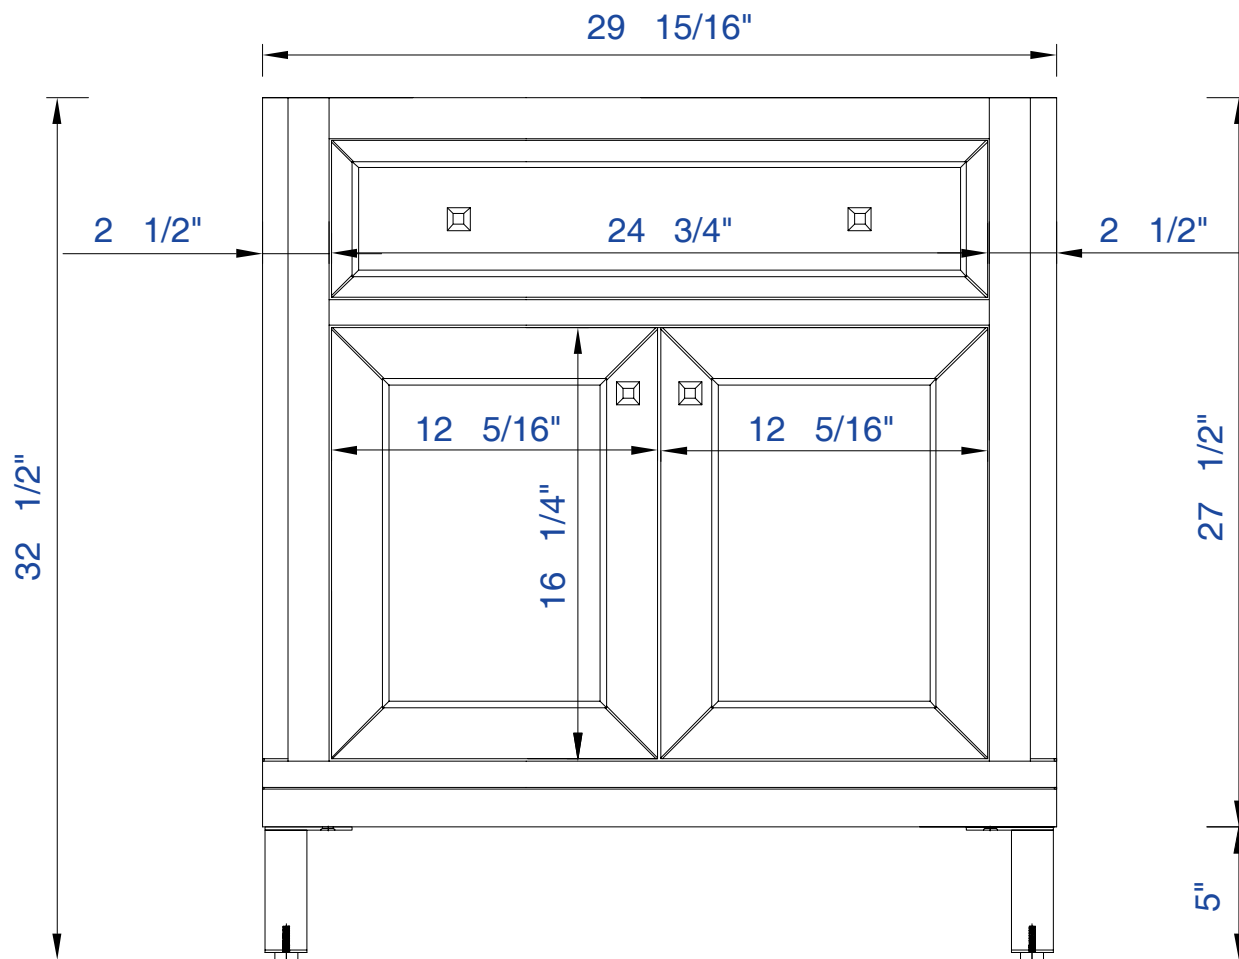

30"

Item Number:

305-V30-WWW

JAMES MARTIN

VANITIES™

Chicago 30" Cabinet

Diagrams with Dimensions  
page 01 of 03

NOTE ONE: Countertops are not shown in these diagrams(Cabinet Only)

NOTE TWO: This vanity does not have a Backsplash

Please consult our website for Countertop Diagrams: [www.jamesmartinvanities.com](http://www.jamesmartinvanities.com)

30"

Item Number :

305-V30-WWW

JAMES MARTIN

VANITIES™

Chicago 30" Cabinet

Diagrams with Dimensions  
page 02 of 03

NOTE ONE: Countertops are not shown in these diagrams.(Cabinet Only)

NOTE TWO: Internal Shelves(Shown)are designed to align with sinks in James Martin's Optional Countertops  
Customer's own countertops and sinks may align differently, and modification may be required  
Please consult our website for Countertop Diagrams: [www.jamesmartinvanities.com](http://www.jamesmartinvanities.com)

30"

Item Number:

305-V30-WWW

JAMES MARTIN

VANITIES™

Chicago 30" Cabinet

Diagrams with Dimensions  
page 03 of 03

NOTE ONE: Countertops are not shown in these diagrams.(Cabinet Only)