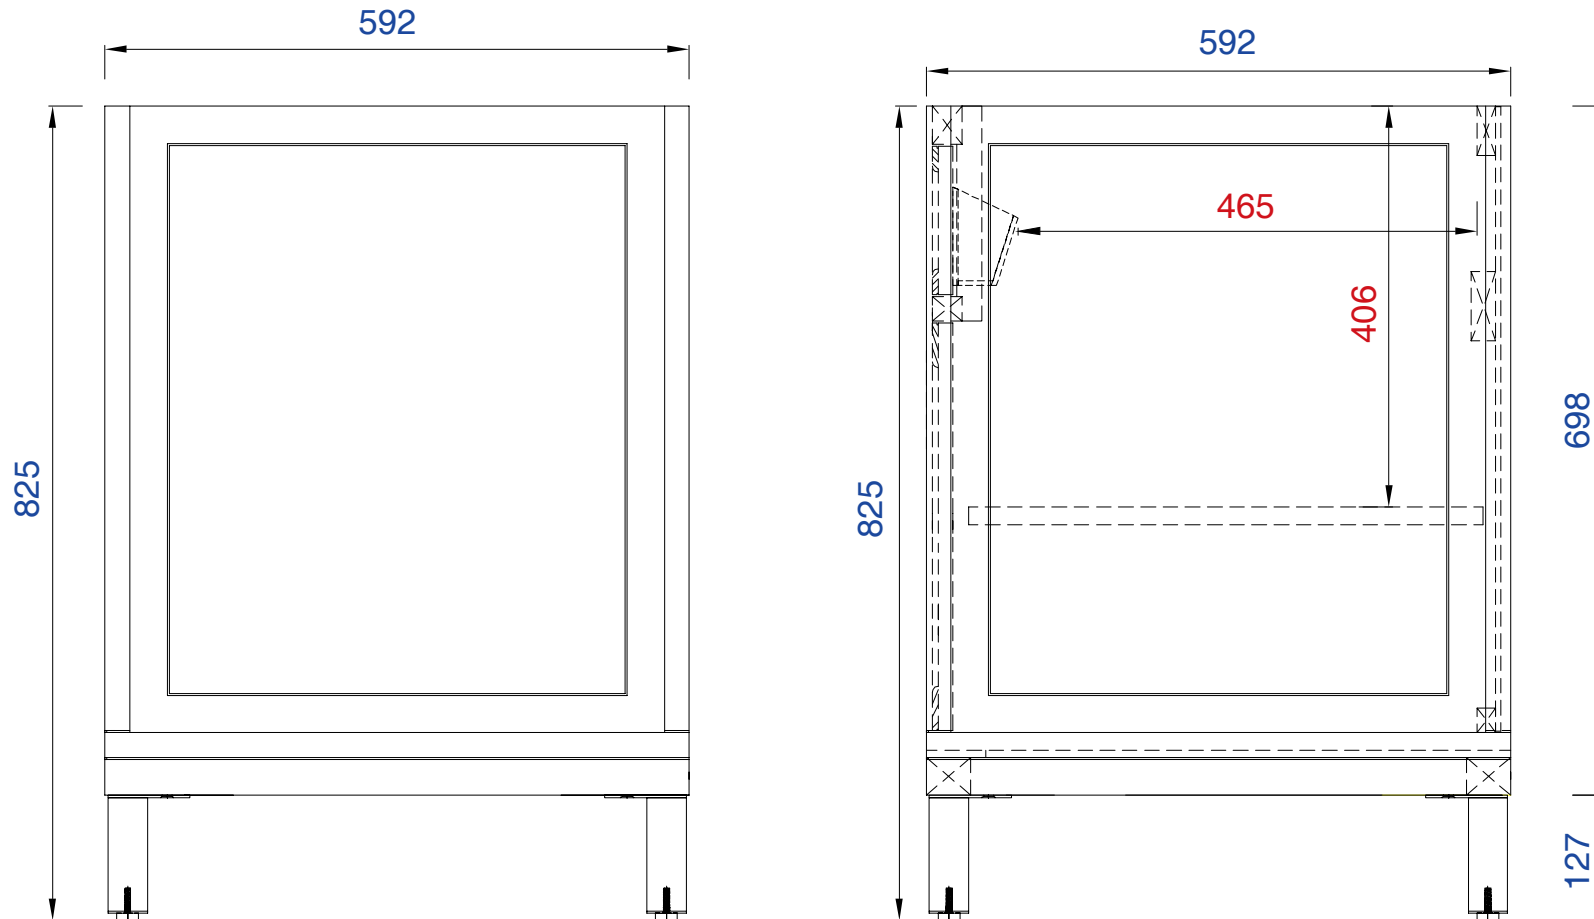

30"

Item Number:

305-V30-WWW

JAMES MARTIN

VANITIES™

Chicago 30" Cabinet

Diagrams with Dimensions
page 03 of 03

NOTE ONE: Countertops are not shown in these diagrams.(Cabinet Only)

Item Number:
305-V30-WWW

JAMES MARTIN

VANITIES™

Chicago 762mm Cabinet

Diagrams with Dimensions
page 02 of 03

NOTE ONE: Countertops are not shown in these diagrams(Cabinet Only)

NOTE TWO: Internal Shelves(Shown)are designed to align with sinks in James Martin's Optional Countertops
Customer's own countertops and sinks may align differently, and modification may be required
Please consult our website for Countertop Diagrams: www.jamesmartinvanities.com

762mm

Item Number:
305-V30-WWW

JAMES MARTIN

VANITIES™

Chicago 762mm Cabinet

Diagrams with Dimensions
page 03 of 03

NOTE ONE: Countertops are not shown in these diagrams(Cabinet Only)

NOTE TWO: This vanity does not have a Backsplash

Please consult our website for Countertop Diagrams: www.jamesmartinvanities.com

30" 3cm COUNTERTOPS
 050-S30
 080-S30
 090-S30

JAMES MARTIN
 VANITIES™

080,090 Sereis Tops

050 Quartz Sereis Tops

Visit website for warranty and installation information
www.jamesmartinvanities.com