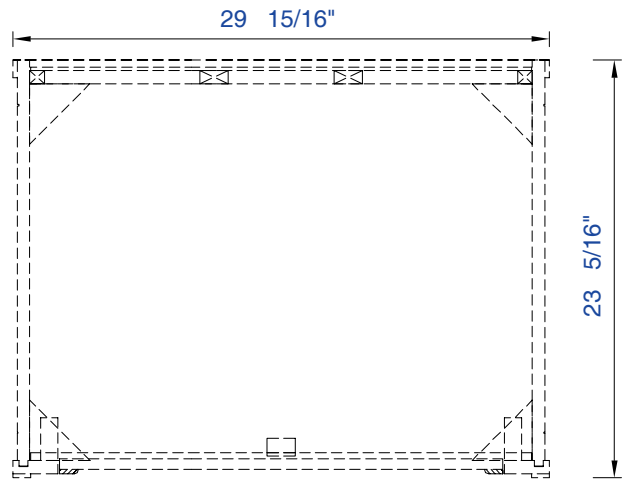

30"

Item Number:

305-V30-WWW

JAMES MARTIN

VANITIES™

Chicago 30" Cabinet

Diagrams with Dimensions
page 01 of 03

NOTE ONE: Countertops are not shown in these diagrams(Cabinet Only)

NOTE TWO: This vanity does not have a Backsplash

Please consult our website for Countertop Diagrams: www.jamesmartinvanities.com

30"

Item Number:
305-V30-WWW

JAMES MARTIN

VANITIES™

Chicago 30" Cabinet

Diagrams with Dimensions
page 02 of 03

NOTE ONE: Countertops are not shown in these diagrams.(Cabinet Only)
NOTE TWO: Internal Shelves(Shown)are designed to align with sinks in James Martin's Optional Countertops
Customer's own countertops and sinks may align differently, and modification may be required
Please consult our website for Countertop Diagrams: www.jamesmartinvanities.com

30"

Item Number:

305-V30-WWW

JAMES MARTIN

VANITIES™

Chicago 30" Cabinet

Diagrams with Dimensions
page 03 of 03

NOTE ONE: Countertops are not shown in these diagrams.(Cabinet Only)