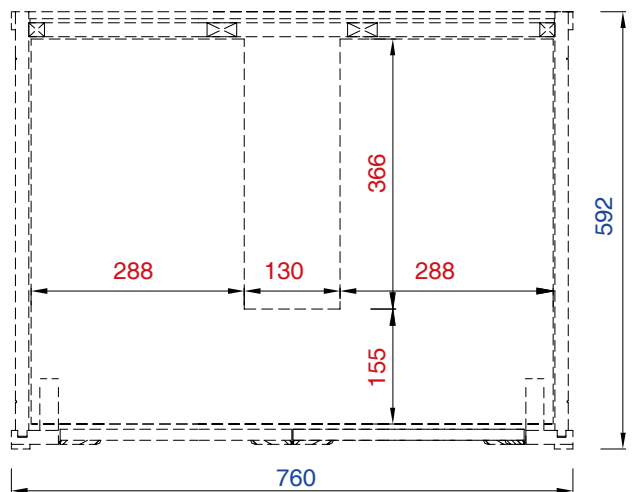

30"

Item Number:

305-V30-WWW

JAMES MARTIN

VANITIES™

Chicago 30" Cabinet

Diagrams with Dimensions
page 03 of 03

NOTE ONE: Countertops are not shown in these diagrams.(Cabinet Only)

Item Number:
305-V30-WWW

JAMES MARTIN

VANITIES™

Chicago 762mm Cabinet

Diagrams with Dimensions
page 02 of 03

NOTE ONE: Countertops are not shown in these diagrams(Cabinet Only)

NOTE TWO: Internal Shelves(Shown)are designed to align with sinks in James Martin's Optional Countertops
Customer's own countertops and sinks may align differently, and modification may be required
Please consult our website for Countertop Diagrams: www.jamesmartinvanities.com

762mm

Item Number:
305-V30-WWW

JAMES MARTIN

VANITIES™

Chicago 762mm Cabinet

Diagrams with Dimensions
page 03 of 03

NOTE ONE: Countertops are not shown in these diagrams(Cabinet Only)

NOTE TWO: This vanity does not have a Backsplash

Please consult our website for Countertop Diagrams: www.jamesmartinvanities.com

30" 3cm COUNTERTOPS
 050-S30
 080-S30
 090-S30

JAMES MARTIN
 VANITIES™

080,090 Sereis Tops

050 Quartz Sereis Tops

Visit website for warranty and installation information
www.jamesmartinvanities.com