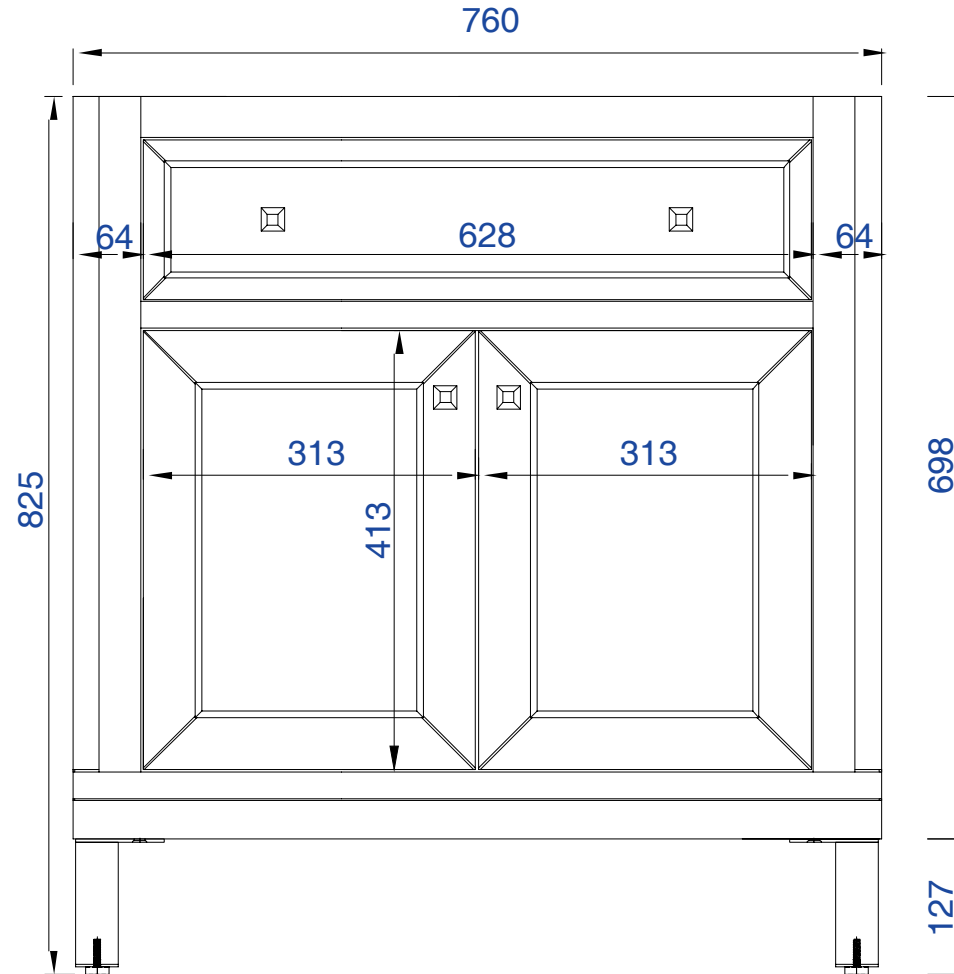

30"

Item Number:

305-V30-WWW

JAMES MARTIN

VANITIES™

Chicago 30" Cabinet

Diagrams with Dimensions
page 03 of 03

NOTE ONE: Countertops are not shown in these diagrams.(Cabinet Only)

NOTE TWO: This vanity does not have a Backsplash.

Please consult our website for Countertop Diagrams: www.jamesmartinvanities.com

762mm

Item Number:

305-V30-WWW

JAMES MARTIN

VANITIES™

Chicago 762mm Cabinet

Diagrams with Dimensions
page 01 of 03

NOTE ONE: Countertops are not shown in these diagrams. (Cabinet Only)

NOTE TWO: This vanity does not have a Backsplash

Please consult our website for Countertop Diagrams: www.jamesmartinvanities.com

Item Number:
305-V30-WWW

JAMES MARTIN

VANITIES™

Chicago 762mm Cabinet

Diagrams with Dimensions
page 02 of 03

NOTE ONE: Countertops are not shown in these diagrams(Cabinet Only)

NOTE TWO: Internal Shelves(Shown)are designed to align with sinks in James Martin's Optional Countertops
Customer's own countertops and sinks may align differently, and modification may be required
Please consult our website for Countertop Diagrams: www.jamesmartinvanities.com