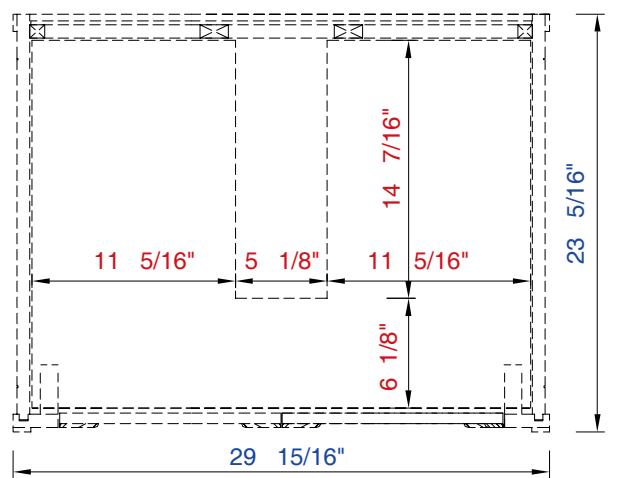

30"

Item Number:

305-V30-WWW

JAMES MARTIN

VANITIES™

Chicago 30" Cabinet

Diagrams with Dimensions
page 01 of 03

NOTE ONE: Countertops are not shown in these diagrams(Cabinet Only)

NOTE TWO: This vanity does not have a Backsplash

Please consult our website for Countertop Diagrams: www.jamesmartinvanities.com

30"

Item Number:
305-V30-WWW

JAMES MARTIN

VANITIES™

Chicago 30" Cabinet

Diagrams with Dimensions
page 02 of 03

30"

Item Number:

305-V30-WWW

JAMES MARTIN

VANITIES™

Chicago 30" Cabinet

Diagrams with Dimensions
page 03 of 03

NOTE ONE: Countertops are not shown in these diagrams.(Cabinet Only)

762mm

Item Number:
305-V30-WWW

JAMES MARTIN

VANITIES™

Chicago 762mm Cabinet

Diagrams with Dimensions
page 03 of 03

NOTE ONE: Countertops are not shown in these diagrams(Cabinet Only)

NOTE TWO: This vanity does not have a Backsplash