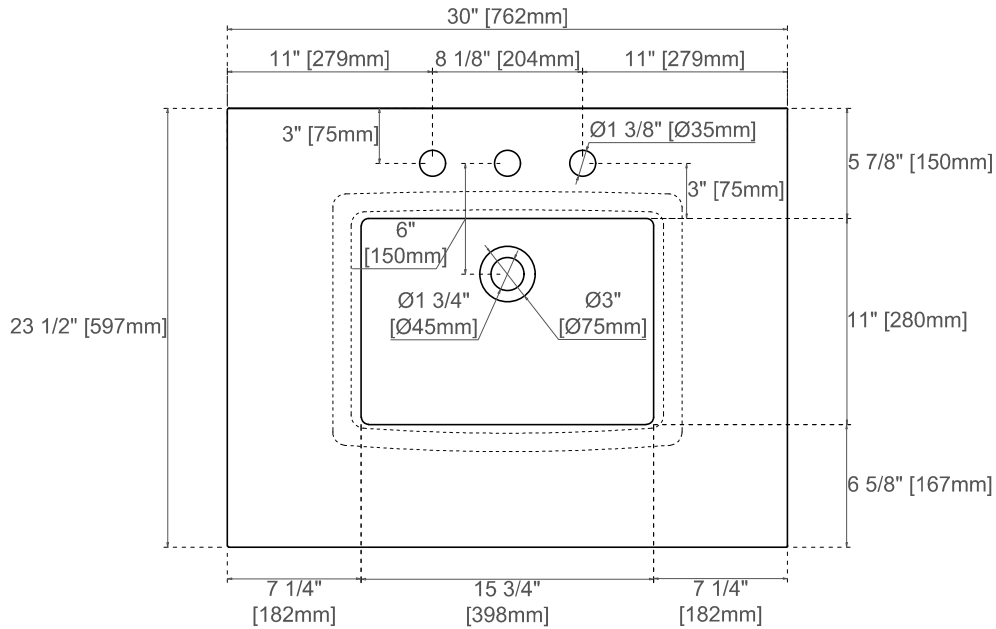

30"

Item Number:

305-V30-WWW

JAMES MARTIN

VANITIES™

Chicago 30" Cabinet

Diagrams with Dimensions
page 03 of 03

NOTE ONE: Countertops are not shown in these diagrams.(Cabinet Only)

Item Number:
305-V30-WWW

JAMES MARTIN

VANITIES™

Chicago 762mm Cabinet

Diagrams with Dimensions
page 02 of 03

NOTE ONE: Countertops are not shown in these diagrams(Cabinet Only)

NOTE TWO: Internal Shelves(Shown)are designed to align with sinks in James Martin's Optional Countertops
Customer's own countertops and sinks may align differently, and modification may be required
Please consult our website for Countertop Diagrams: www.jamesmartinvanities.com

762mm

Item Number:
305-V30-WWW

JAMES MARTIN

VANITIES™

Chicago 762mm Cabinet

Diagrams with Dimensions
page 03 of 03

NOTE ONE: Countertops are not shown in these diagrams(Cabinet Only)

NOTE TWO: This vanity does not have a Backsplash

Please consult our website for Countertop Diagrams: www.jamesmartinvanities.com

30" 3cm COUNTERTOPS
 050-S30
 080-S30
 090-S30

JAMES MARTIN
 VANITIES™

080,090 Sereis Tops

050 Quartz Sereis Tops

Visit website for warranty and installation information
www.jamesmartinvanities.com