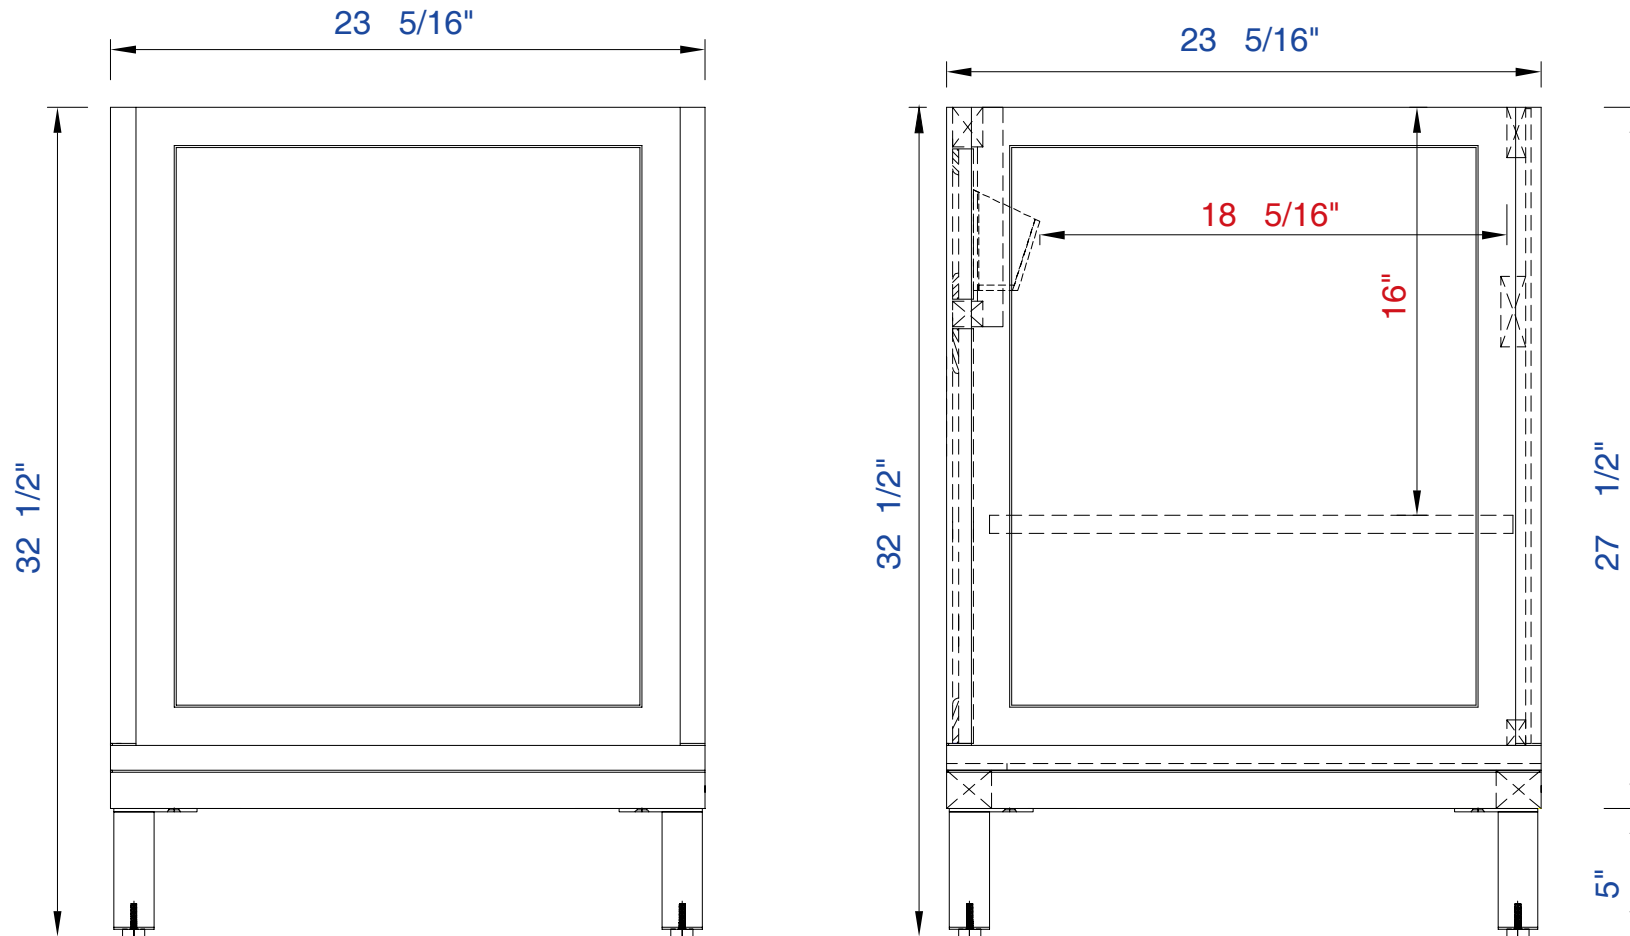

30"

Item Number:

305-V30-WWW

JAMES MARTIN

VANITIES™

Chicago 30" Cabinet

Diagrams with Dimensions
page 01 of 03

NOTE ONE: Countertops are not shown in these diagrams(Cabinet Only)

NOTE TWO: This vanity does not have a Backsplash

Please consult our website for Countertop Diagrams: www.jamesmartinvanities.com

30"

Item Number:
305-V30-WWW

JAMES MARTIN

VANITIES™

Chicago 30" Cabinet

Diagrams with Dimensions
page 02 of 03

NOTE ONE: Countertops are not shown in these diagrams.(Cabinet Only)
NOTE TWO: Internal Shelves(Shown)are designed to align with sinks in James Martin's Optional Countertops
Customer's own countertops and sinks may align differently, and modification may be required
Please consult our website for Countertop Diagrams: www.jamesmartinvanities.com

30"

Item Number:

305-V30-WWW

JAMES MARTIN

VANITIES™

Chicago 30" Cabinet

Diagrams with Dimensions
page 03 of 03

NOTE ONE: Countertops are not shown in these diagrams.(Cabinet Only)