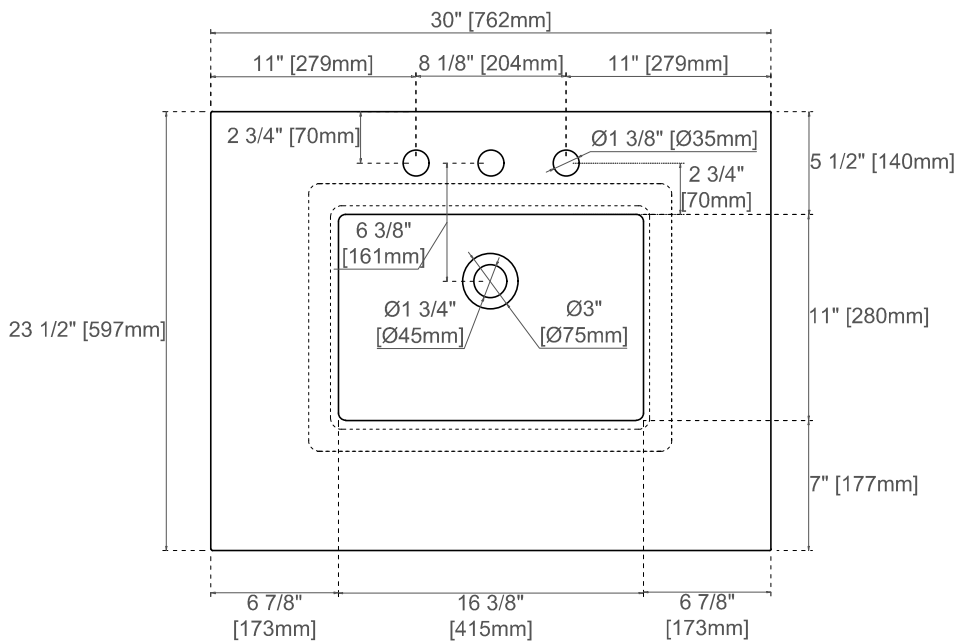

30"

Item Number:

305-V30-WWW

JAMES MARTIN

VANITIES™

Chicago 30" Cabinet

Diagrams with Dimensions
page 03 of 03

NOTE ONE: Countertops are not shown in these diagrams.(Cabinet Only)

Item Number:
305-V30-WWW

JAMES MARTIN

VANITIES™

Chicago 762mm Cabinet

Diagrams with Dimensions
page 02 of 03

NOTE ONE: Countertops are not shown in these diagrams(Cabinet Only)

NOTE TWO: Internal Shelves(Shown)are designed to align with sinks in James Martin's Optional Countertops
Customer's own countertops and sinks may align differently, and modification may be required
Please consult our website for Countertop Diagrams: www.jamesmartinvanities.com

762mm

Item Number:
305-V30-WWW

JAMES MARTIN

VANITIES™

Chicago 762mm Cabinet

Diagrams with Dimensions
page 03 of 03

NOTE ONE: Countertops are not shown in these diagrams(Cabinet Only)

NOTE TWO: This vanity does not have a Backsplash

Please consult our website for Countertop Diagrams: www.jamesmartinvanities.com

30" 3cm COUNTERTOPS
 050-S30
 080-S30
 090-S30

JAMES MARTIN
 VANITIES™

080,090 Sereis Tops

050 Quartz Sereis Tops

Visit website for warranty and installation information
www.jamesmartinvanities.com