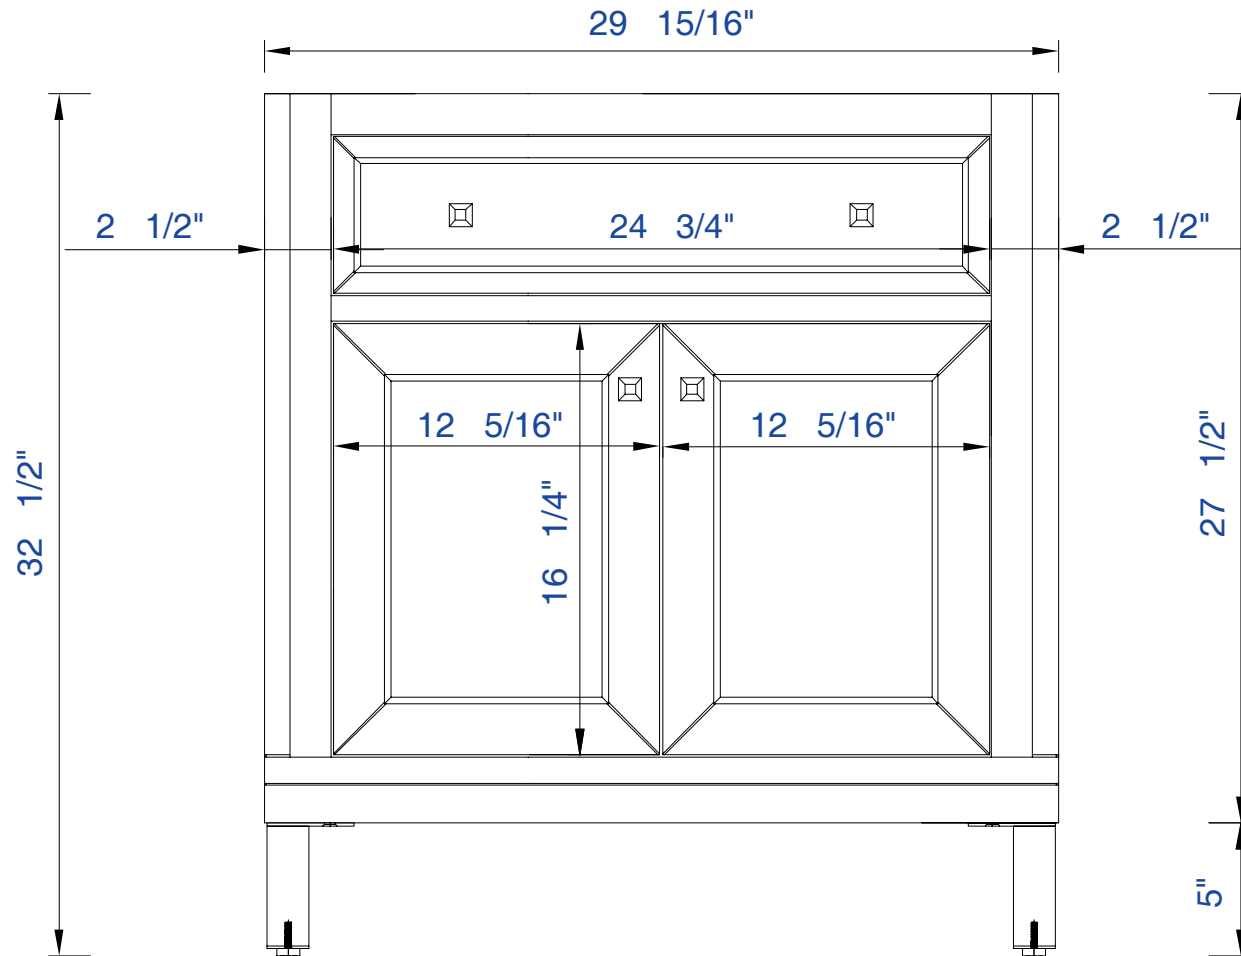

30"

Item Number:

305-V30-WWW

JAMES MARTIN

VANITIES™

Chicago 30" Cabinet

Diagrams with Dimensions
page 01 of 03

NOTE ONE: Countertops are not shown in these diagrams(Cabinet Only)

NOTE TWO: This vanity does not have a Backsplash

Please consult our website for Countertop Diagrams: www.jamesmartinvanities.com

30"

Item Number:
305-V30-WWW

JAMES MARTIN

VANITIES™

Chicago 30" Cabinet

Diagrams with Dimensions
page 02 of 03

30"

Item Number:

305-V30-WWW

JAMES MARTIN

VANITIES™

Chicago 30" Cabinet

Diagrams with Dimensions
page 03 of 03

NOTE ONE: Countertops are not shown in these diagrams.(Cabinet Only)