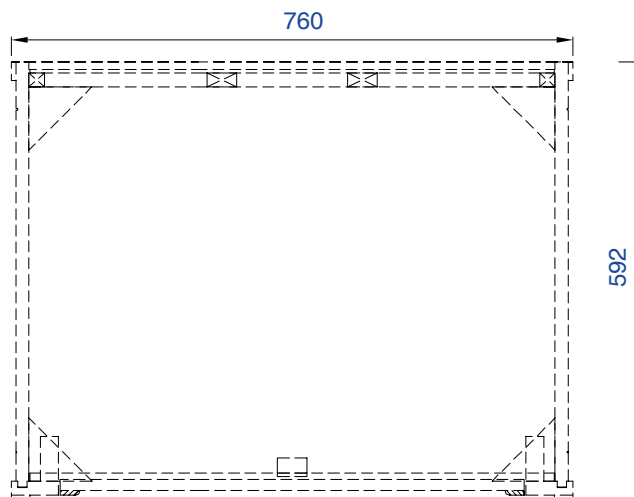

Diagrams with Dimensions
page 01 of 03

NOTE ONE: Countertops are not shown in these diagrams. (Cabinet Only)

NOTE TWO: This vanity does not have a Backsplash

Please consult our website for Countertop Diagrams: www.jamesmartinvanities.com

Item Number:
305-V30-WWW

JAMES MARTIN

VANITIES™

Chicago 762mm Cabinet

Diagrams with Dimensions
page 02 of 03

NOTE ONE: Countertops are not shown in these diagrams(Cabinet Only)

NOTE TWO: Internal Shelves(Shown)are designed to align with sinks in James Martin's Optional Countertops
Customer's own countertops and sinks may align differently, and modification may be required
Please consult our website for Countertop Diagrams: www.jamesmartinvanities.com

762mm

Item Number:
305-V30-WWW

JAMES MARTIN

VANITIES™

Chicago 762mm Cabinet

Diagrams with Dimensions
page 03 of 03

NOTE ONE: Countertops are not shown in these diagrams(Cabinet Only)

NOTE TWO: This vanity does not have a Backsplash

Please consult our website for Countertop Diagrams: www.jamesmartinvanities.com

30" 3cm COUNTERTOPS
 050-S30
 080-S30
 090-S30

JAMES MARTIN
 VANITIES™

080,090 Sereis Tops

050 Quartz Sereis Tops

Visit website for warranty and installation information
www.jamesmartinvanities.com