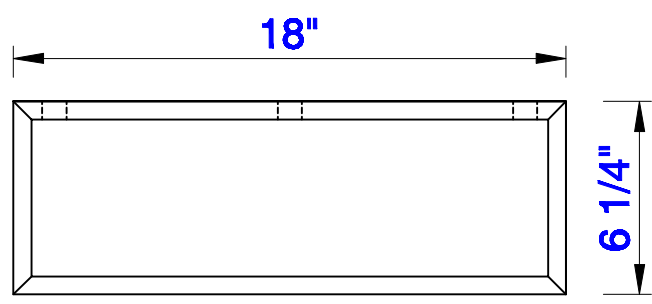

63"

Item Number:
CSP-S6318D-WG

JAMES MARTIN

VANITIES™

CSP 63" Countertop with
Dual Integrated Basin Sinks
Diagrams with Dimensions
page 01 of 01

1600mm

Item Number:
CSP-S6318D-WG

JAMES MARTIN

VANITIES™

CSP 1600mm Countertop
with Dual Integrated Basin Sinks
Diagrams with Dimensions
page 01 of 01

18"

Item Number:
055-BK18-BNK
055-BK18-MBK
055-BK18-RGD

JAMES MARTIN

VANITIES™

Boston 18" Wall Bracket
Diagrams with Dimensions
page 01 of 01

457mm

Item Number:
055-BK18-BNK
055-BK18-MBK
055-BK18-RGD

JAMES MARTIN

VANITIES™

Boston 457mm Wall Bracket
Diagrams with Dimensions
page 01 of 01