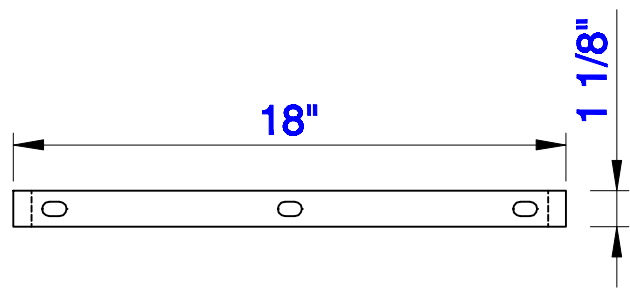

63"

Item Number:
CSP-S6318D-WG

JAMES MARTIN

VANITIES™

CSP 63" Countertop with
Dual Integrated Basin Sinks
Diagrams with Dimensions
page 01 of 01

1600mm

Item Number:
CSP-S6318D-WG

JAMES MARTIN

VANITIES™

CSP 1600mm Countertop
with Dual Integrated Basin Sinks
Diagrams with Dimensions
page 01 of 01

18"

Item Number:
055-BK18-BNK
055-BK18-MBK
055-BK18-RGD

JAMES MARTIN

VANITIES™

Boston 18" Wall Bracket
Diagrams with Dimensions
page 01 of 01

457mm

Item Number:
055-BK18-BNK
055-BK18-MBK
055-BK18-RGD

JAMES MARTIN

VANITIES™

Boston 457mm Wall Bracket
Diagrams with Dimensions
page 01 of 01