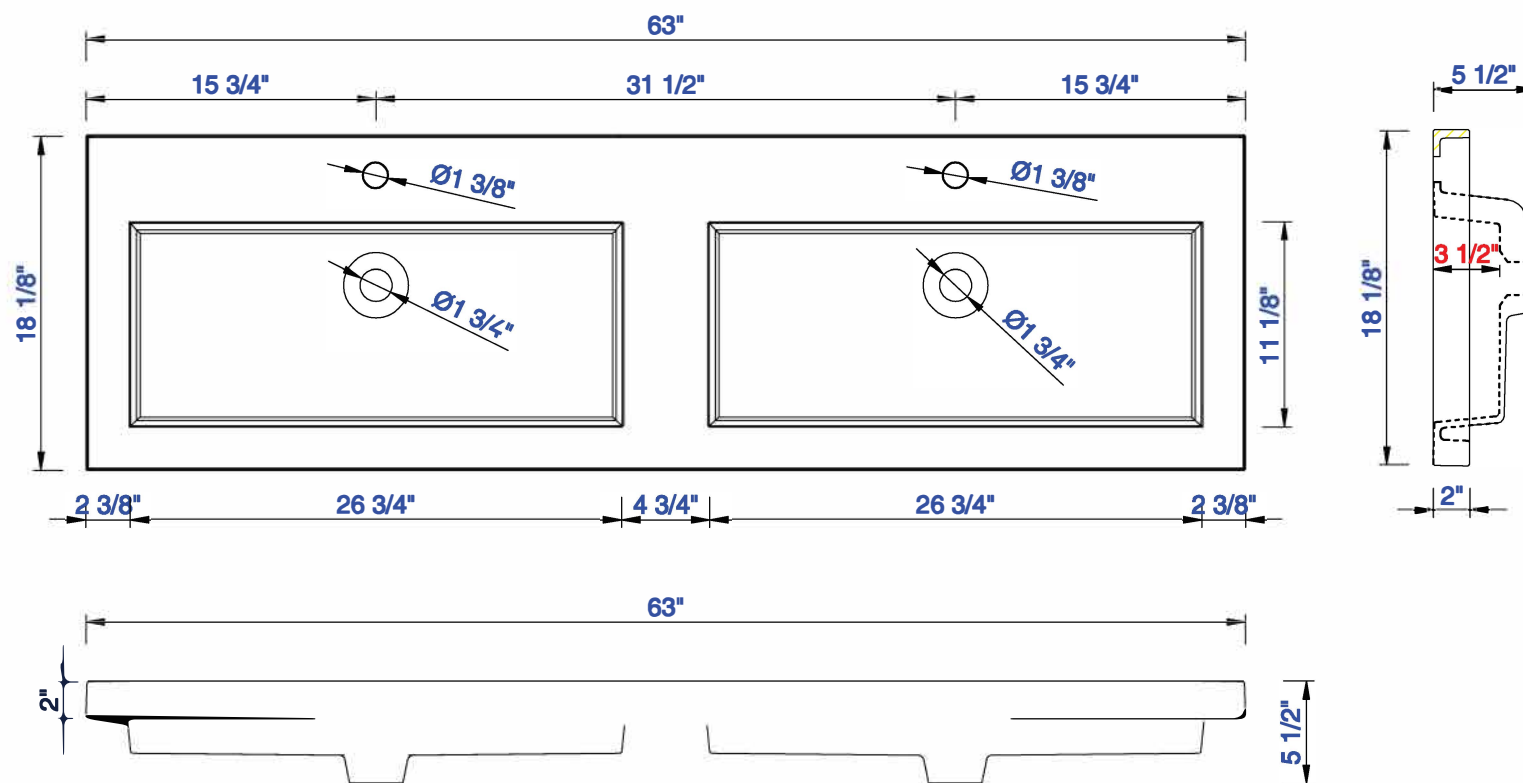

63"

Item Number:
CSP-S6318D-WG

JAMES MARTIN

VANITIES™

CSP 63" Countertop with
Dual Integrated Basin Sinks
Diagrams with Dimensions
page 01 of 01

1600mm

Item Number:
CSP-S6318D-WG

JAMES MARTIN

VANITIES™

CSP 1600mm Countertop
with Dual Integrated Basin Sinks
Diagrams with Dimensions
page 01 of 01

18"

Item Number:
055-BK18-BNK
055-BK18-MBK
055-BK18-RGD

JAMES MARTIN

VANITIES™

Boston 18" Wall Bracket
Diagrams with Dimensions
page 01 of 01

457mm

Item Number:
055-BK18-BNK
055-BK18-MBK
055-BK18-RGD

JAMES MARTIN

VANITIES™

Boston 457mm Wall Bracket
Diagrams with Dimensions
page 01 of 01