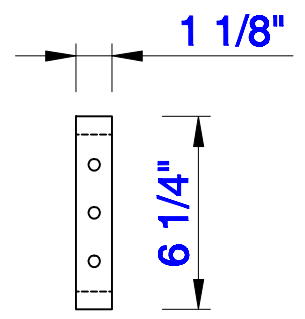

63"

Item Number:
CSP-S6318D-WG

JAMES MARTIN

VANITIES™

CSP 63" Countertop with
Dual Integrated Basin Sinks
Diagrams with Dimensions
page 01 of 01

1600mm

Item Number:
CSP-S6318D-WG

JAMES MARTIN

VANITIES™

CSP 1600mm Countertop
with Dual Integrated Basin Sinks
Diagrams with Dimensions
page 01 of 01

18"

Item Number:
055-BK18-BNK
055-BK18-MBK
055-BK18-RGD

JAMES MARTIN

VANITIES™

Boston 18" Wall Bracket
Diagrams with Dimensions
page 01 of 01

457mm

Item Number:
055-BK18-BNK
055-BK18-MBK
055-BK18-RGD

JAMES MARTIN

VANITIES™

Boston 457mm Wall Bracket
Diagrams with Dimensions
page 01 of 01