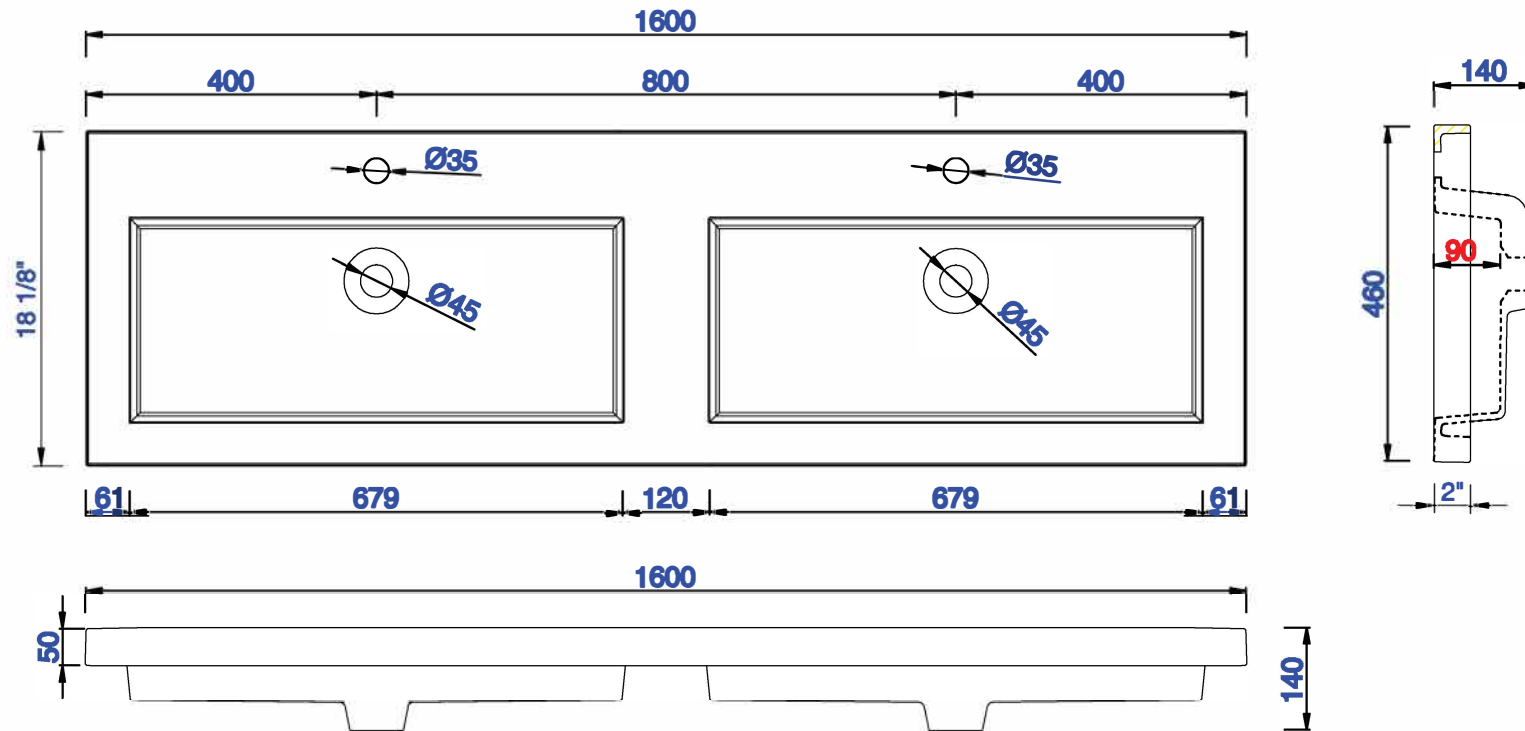

63"

Item Number:
CSP-S6318D-WG

JAMES MARTIN

VANITIES™

CSP 63" Countertop with
Dual Integrated Basin Sinks
Diagrams with Dimensions
page 01 of 01

1600mm

Item Number:
CSP-S6318D-WG

JAMES MARTIN

VANITIES™

CSP 1600mm Countertop
with Dual Integrated Basin Sinks
Diagrams with Dimensions
page 01 of 01

18"

Item Number:
055-BK18-BNK
055-BK18-MBK
055-BK18-RGD

JAMES MARTIN

VANITIES™

Boston 18" Wall Bracket
Diagrams with Dimensions
page 01 of 01

457mm

Item Number:
055-BK18-BNK
055-BK18-MBK
055-BK18-RGD

JAMES MARTIN

VANITIES™

Boston 457mm Wall Bracket
Diagrams with Dimensions
page 01 of 01