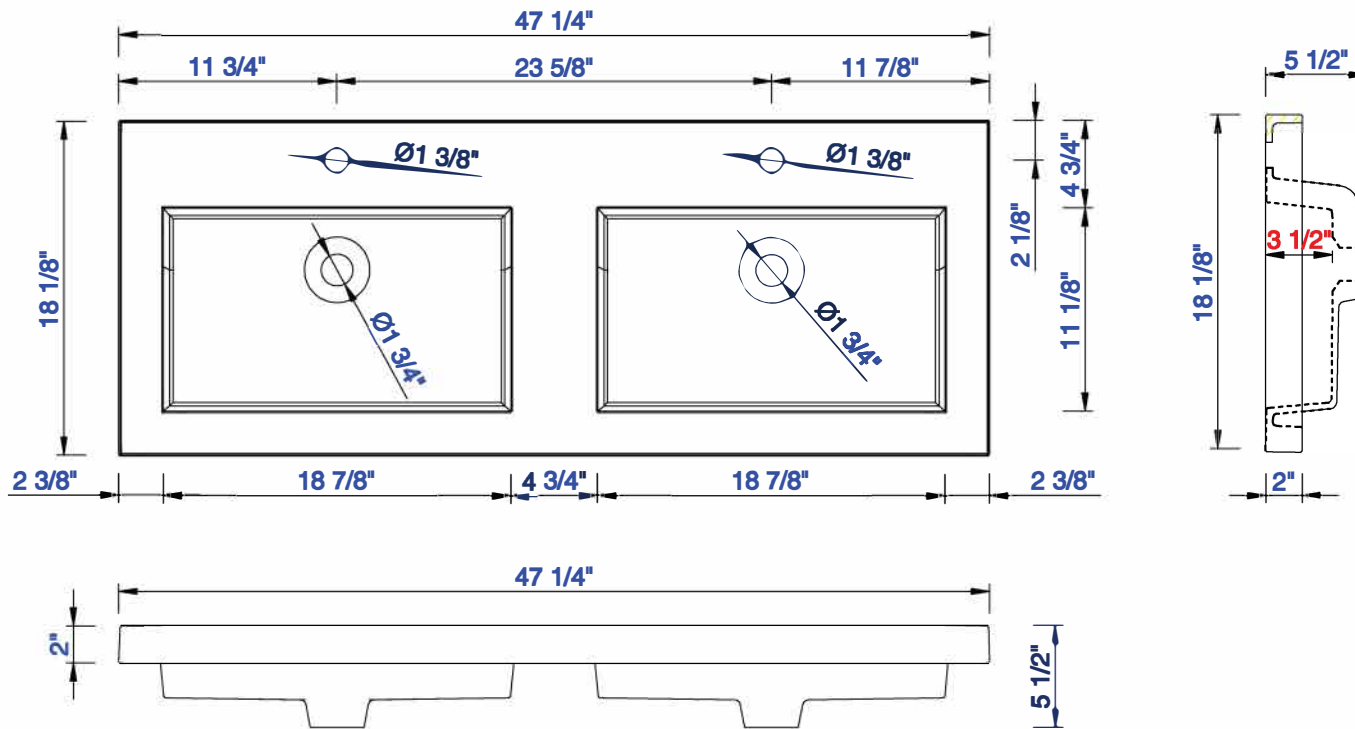

47 1/4"

Item Number:
CSP-S4718D-WG

JAMES MARTIN

VANITIES™

CSP 47 1/4" Countertop with
Dual Integrated Basin Sinks
Diagrams with Dimensions
page 01 of 01

1200mm

Item Number:
CSP-S4718D-WG

JAMES MARTIN

VANITIES™

CSP 1200mm Countertop with
Dual Integrated Basin Sinks
Diagrams with Dimensions
page 01 of 01

18"

Item Number:
055-BK18-BNK
055-BK18-MBK
055-BK18-RGD

JAMES MARTIN

VANITIES™

Boston 18" Wall Bracket
Diagrams with Dimensions
page 01 of 01

457mm

Item Number:
055-BK18-BNK
055-BK18-MBK
055-BK18-RGD

JAMES MARTIN

VANITIES™

Boston 457mm Wall Bracket
Diagrams with Dimensions
page 01 of 01