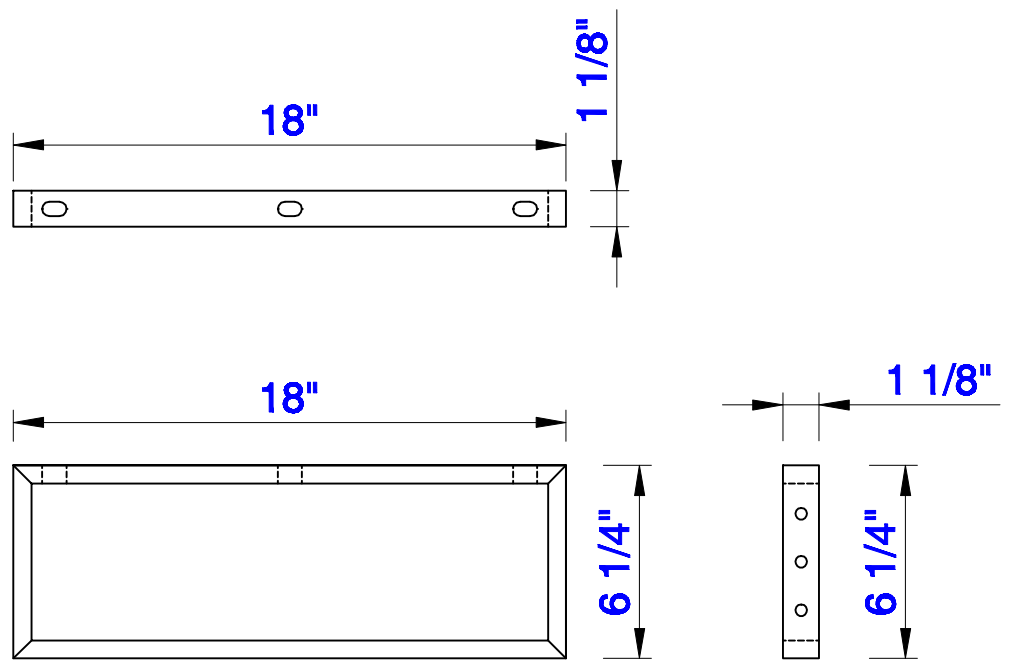

47 1/4"

Item Number:
CSP-S4718D-WG

JAMES MARTIN

VANITIES™

CSP 47 1/4" Countertop with
Dual Integrated Basin Sinks
Diagrams with Dimensions
page 01 of 01

1200mm

Item Number:
CSP-S4718D-WG

JAMES MARTIN

VANITIES™

CSP 1200mm Countertop with
Dual Integrated Basin Sinks
Diagrams with Dimensions
page 01 of 01

18"

Item Number:
055-BK18-BNK
055-BK18-MBK
055-BK18-RGD

JAMES MARTIN

VANITIES™

Boston 18" Wall Bracket
Diagrams with Dimensions
page 01 of 01

457mm

Item Number:
055-BK18-BNK
055-BK18-MBK
055-BK18-RGD

JAMES MARTIN

VANITIES™

Boston 457mm Wall Bracket
Diagrams with Dimensions
page 01 of 01