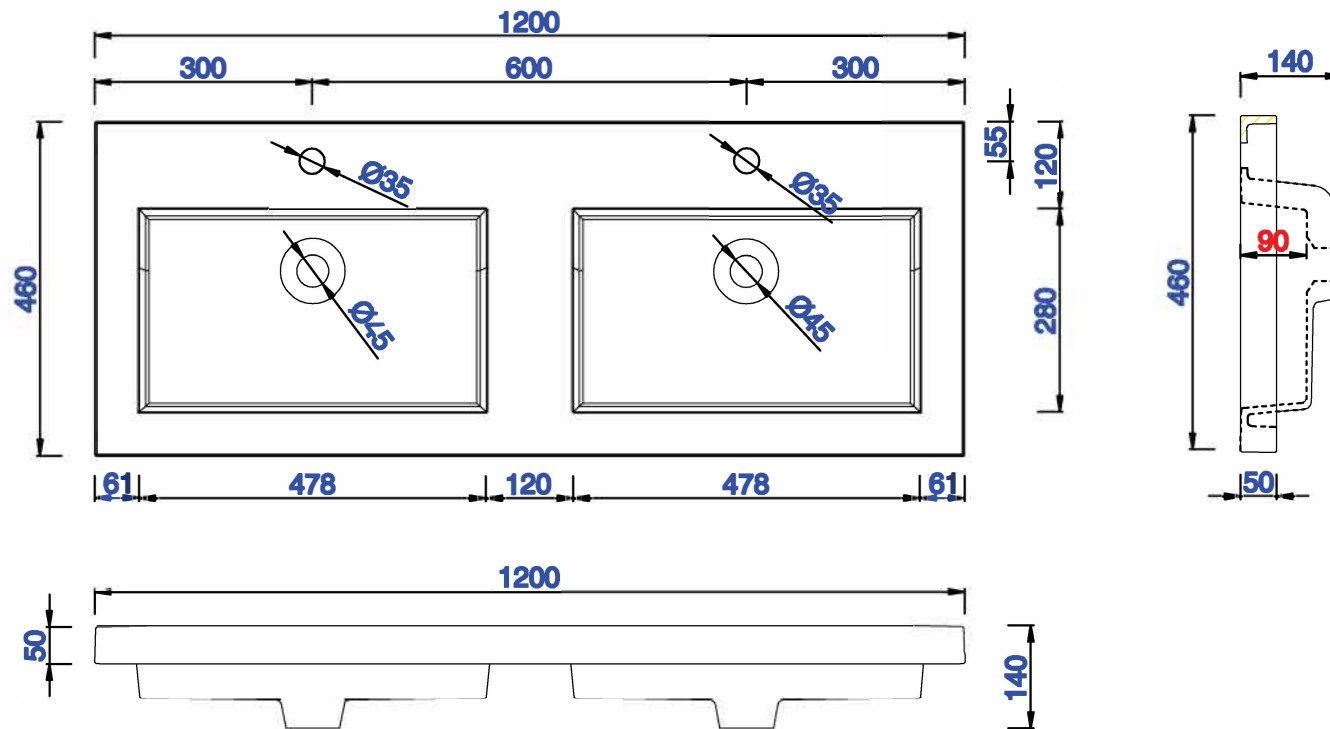

47 1/4"

Item Number:
CSP-S4718D-WG

JAMES MARTIN

VANITIES™

CSP 47 1/4" Countertop with
Dual Integrated Basin Sinks
Diagrams with Dimensions
page 01 of 01

1200mm

Item Number:
CSP-S4718D-WG

JAMES MARTIN

VANITIES™

CSP 1200mm Countertop with
Dual Integrated Basin Sinks
Diagrams with Dimensions
page 01 of 01

18"

Item Number:
055-BK18-BNK
055-BK18-MBK
055-BK18-RGD

JAMES MARTIN

VANITIES™

Boston 18" Wall Bracket
Diagrams with Dimensions
page 01 of 01

457mm

Item Number:
055-BK18-BNK
055-BK18-MBK
055-BK18-RGD

JAMES MARTIN

VANITIES™

Boston 457mm Wall Bracket
Diagrams with Dimensions
page 01 of 01