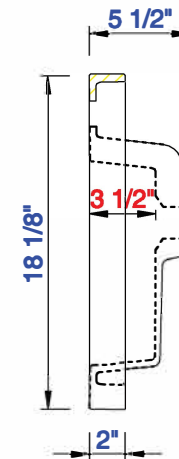

23 5/8"

Item Number:
CSP-S2418-WG

JAMES MARTIN

VANITIES™

CSP 23 5/8" Countertop with
Integrated Basin Sink
Diagrams with Dimensions
page 01 of 01

600mm

Item Number:
CSP-S2418-WG

JAMES MARTIN

VANITIES™

CSP 600mm Countertop with
Integrated Basin Sink
Diagrams with Dimensions
page 01 of 01

18"

Item Number:
055-BK18-BNK
055-BK18-MBK
055-BK18-RGD

JAMES MARTIN

VANITIES™

Boston 18" Wall Bracket
Diagrams with Dimensions
page 01 of 01

457mm

Item Number:
055-BK18-BNK
055-BK18-MBK
055-BK18-RGD

JAMES MARTIN

VANITIES™

Boston 457mm Wall Bracket
Diagrams with Dimensions
page 01 of 01