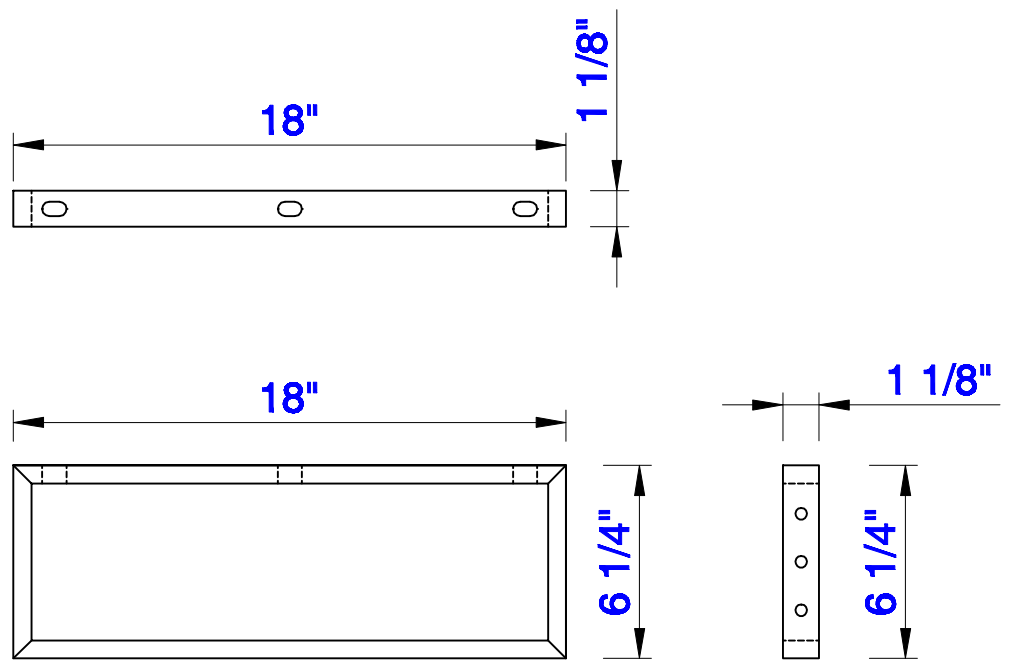

23 5/8"

Item Number:
CSP-S2418-WG

JAMES MARTIN

VANITIES™

CSP 23 5/8" Countertop with
Integrated Basin Sink
Diagrams with Dimensions
page 01 of 01

600mm

Item Number:
CSP-S2418-WG

JAMES MARTIN

VANITIES™

CSP 600mm Countertop with
Integrated Basin Sink
Diagrams with Dimensions
page 01 of 01

18"

Item Number:
055-BK18-BNK
055-BK18-MBK
055-BK18-RGD

JAMES MARTIN

VANITIES™

Boston 18" Wall Bracket
Diagrams with Dimensions
page 01 of 01

457mm

Item Number:
055-BK18-BNK
055-BK18-MBK
055-BK18-RGD

JAMES MARTIN

VANITIES™

Boston 457mm Wall Bracket
Diagrams with Dimensions
page 01 of 01