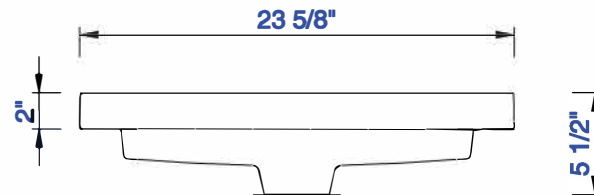

23 5/8"

Item Number:
CSP-S2418-WG

JAMES MARTIN

VANITIES™

CSP 23 5/8" Countertop with
Integrated Basin Sink
Diagrams with Dimensions
page 01 of 01

600mm

Item Number:
CSP-S2418-WG

JAMES MARTIN

VANITIES™

CSP 600mm Countertop with
Integrated Basin Sink
Diagrams with Dimensions
page 01 of 01

18"

Item Number:
055-BK18-BNK
055-BK18-MBK
055-BK18-RGD

JAMES MARTIN

VANITIES™

Boston 18" Wall Bracket
Diagrams with Dimensions
page 01 of 01

457mm

Item Number:
055-BK18-BNK
055-BK18-MBK
055-BK18-RGD

JAMES MARTIN

VANITIES™

Boston 457mm Wall Bracket
Diagrams with Dimensions
page 01 of 01