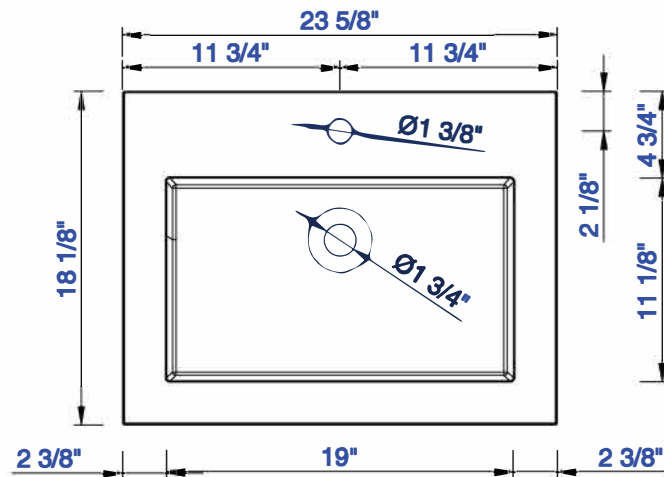

23 5/8"

Item Number:
CSP-S2418-WG

JAMES MARTIN

VANITIES™

CSP 23 5/8" Countertop with
Integrated Basin Sink
Diagrams with Dimensions
page 01 of 01

600mm

Item Number:
CSP-S2418-WG

JAMES MARTIN

VANITIES™

CSP 600mm Countertop with
Integrated Basin Sink
Diagrams with Dimensions
page 01 of 01

18"

Item Number:
055-BK18-BNK
055-BK18-MBK
055-BK18-RGD

JAMES MARTIN

VANITIES™

Boston 18" Wall Bracket
Diagrams with Dimensions
page 01 of 01

457mm

Item Number:
055-BK18-BNK
055-BK18-MBK
055-BK18-RGD

JAMES MARTIN

VANITIES™

Boston 457mm Wall Bracket
Diagrams with Dimensions
page 01 of 01