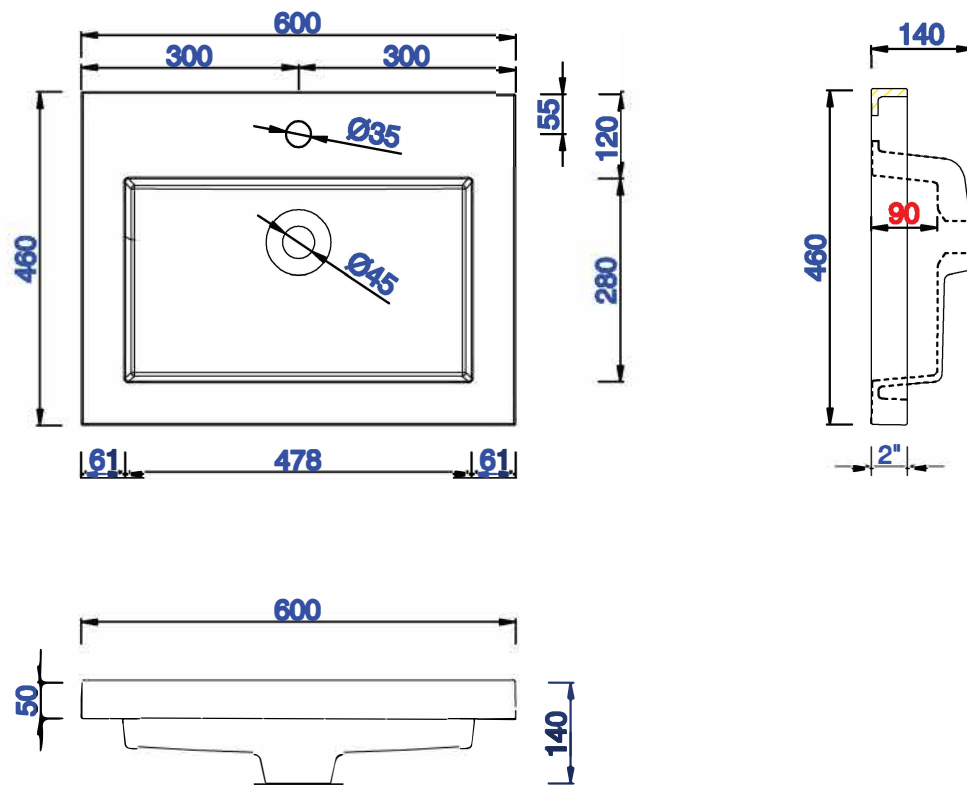

23 5/8"

Item Number:
CSP-S2418-WG

JAMES MARTIN

VANITIES™

CSP 23 5/8" Countertop with
Integrated Basin Sink
Diagrams with Dimensions
page 01 of 01

600mm

Item Number:
CSP-S2418-WG

JAMES MARTIN

VANITIES™

CSP 600mm Countertop with
Integrated Basin Sink
Diagrams with Dimensions
page 01 of 01

18"

Item Number:
055-BK18-BNK
055-BK18-MBK
055-BK18-RGD

JAMES MARTIN

VANITIES™

Boston 18" Wall Bracket
Diagrams with Dimensions
page 01 of 01

457mm

Item Number:
055-BK18-BNK
055-BK18-MBK
055-BK18-RGD

JAMES MARTIN

VANITIES™

Boston 457mm Wall Bracket
Diagrams with Dimensions
page 01 of 01