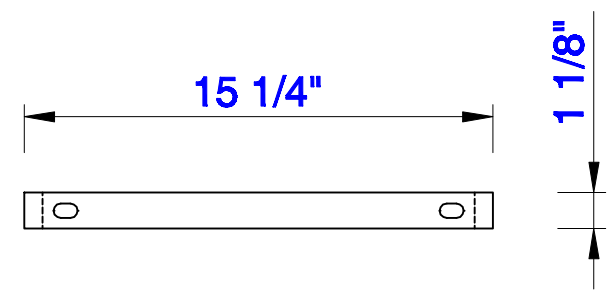

39 3/8"

Item Number:  
CSP-S4016-WG

JAMES MARTIN

VANITIES™

CSP 31 1/2" Countertop with  
Integrated Basin Sink  
Diagrams with Dimensions  
page 01 of 01

1003mm

Item Number:  
CSP-S4016-WG

JAMES MARTIN

VANITIES™

CSP 1003mm Countertop with  
Integrated Basin Sink  
Diagrams with Dimensions  
page 01 of 01

15"

Item Number:  
055-BK15-BNK  
055-BK15-MBK  
055-BK15-RGD

JAMES MARTIN

VANITIES™

**Boston 15" Wall Bracket**  
Diagrams with Dimensions  
page 01 of 01

381mm

Item Number:  
055-BK15-BNK  
055-BK15-MBK  
055-BK15-RGD

JAMES MARTIN

VANITIES™

Boston 381mm Wall Bracket  
Diagrams with Dimensions  
page 01 of 01