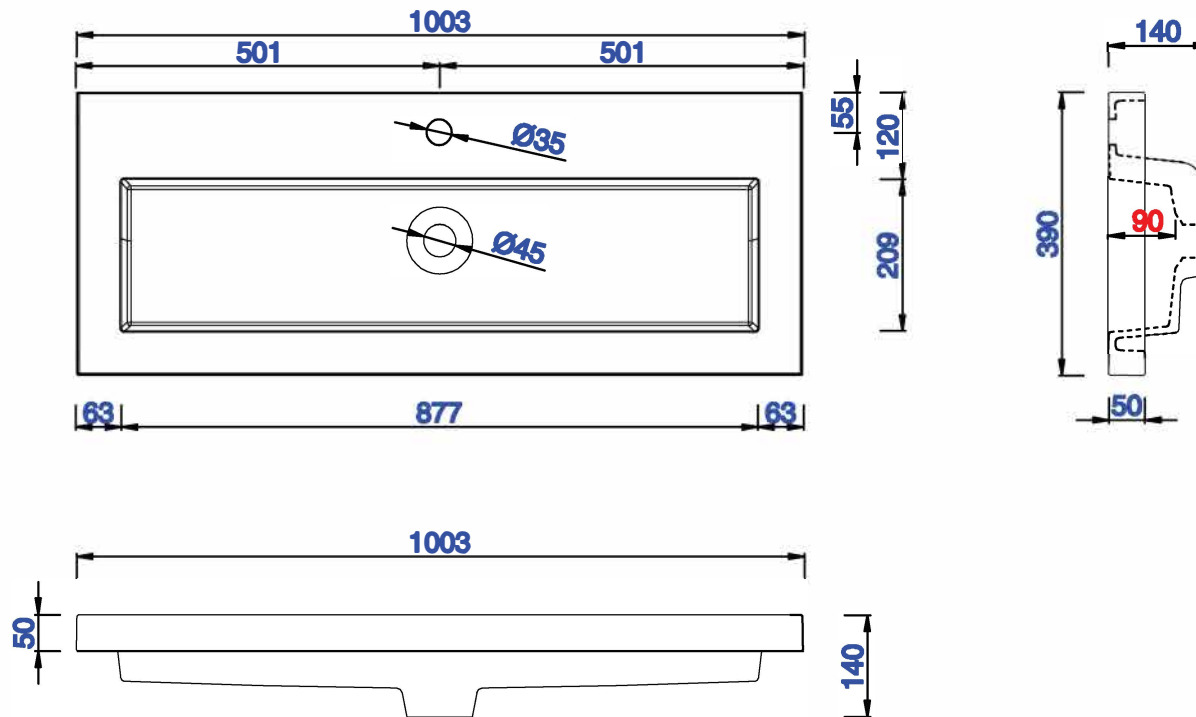

39 3/8"

Item Number:  
CSP-S4016-WG

JAMES MARTIN

VANITIES™

CSP 31 1/2" Countertop with  
Integrated Basin Sink  
Diagrams with Dimensions  
page 01 of 01

1003mm

Item Number:  
CSP-S4016-WG

JAMES MARTIN

VANITIES™

CSP 1003mm Countertop with  
Integrated Basin Sink  
Diagrams with Dimensions  
page 01 of 01

15"

Item Number:  
055-BK15-BNK  
055-BK15-MBK  
055-BK15-RGD

JAMES MARTIN

VANITIES™

**Boston 15" Wall Bracket**  
Diagrams with Dimensions  
page 01 of 01

381mm

Item Number:  
055-BK15-BNK  
055-BK15-MBK  
055-BK15-RGD

JAMES MARTIN

VANITIES™

Boston 381mm Wall Bracket  
Diagrams with Dimensions  
page 01 of 01