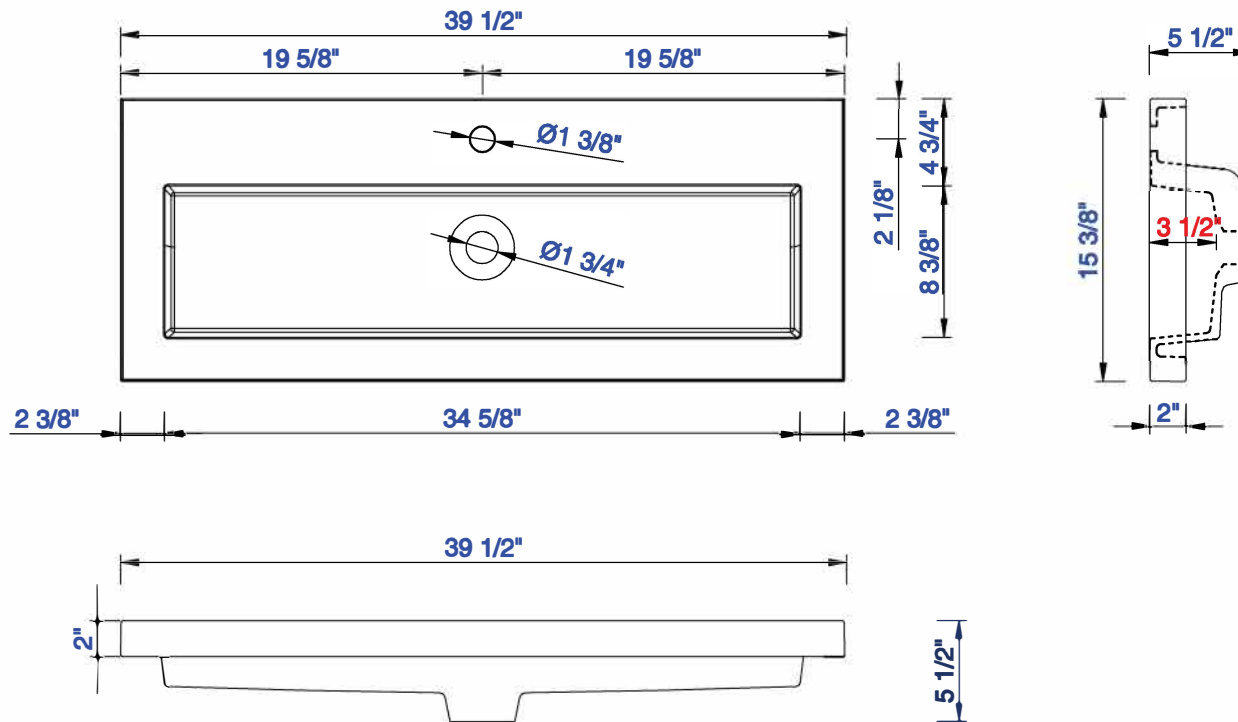

39 3/8"

Item Number:  
CSP-S4016-WG

JAMES MARTIN

VANITIES™

CSP 31 1/2" Countertop with  
Integrated Basin Sink  
Diagrams with Dimensions  
page 01 of 01

1003mm

Item Number:  
CSP-S4016-WG

JAMES MARTIN

VANITIES™

CSP 1003mm Countertop with  
Integrated Basin Sink  
Diagrams with Dimensions  
page 01 of 01

15"

Item Number:  
055-BK15-BNK  
055-BK15-MBK  
055-BK15-RGD

JAMES MARTIN

VANITIES™

**Boston 15" Wall Bracket**  
Diagrams with Dimensions  
page 01 of 01

381mm

Item Number:  
055-BK15-BNK  
055-BK15-MBK  
055-BK15-RGD

JAMES MARTIN

VANITIES™

Boston 381mm Wall Bracket  
Diagrams with Dimensions  
page 01 of 01