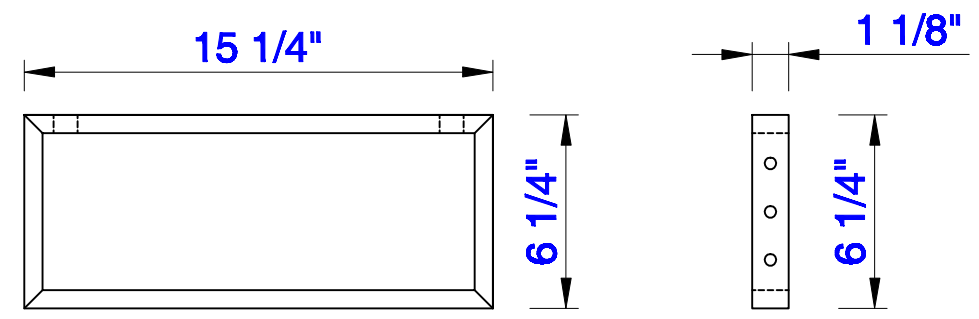

39 3/8"

Item Number:  
CSP-S4016-WG

JAMES MARTIN

VANITIES™

CSP 31 1/2" Countertop with  
Integrated Basin Sink  
Diagrams with Dimensions  
page 01 of 01

1003mm

Item Number:  
CSP-S4016-WG

JAMES MARTIN

VANITIES™

CSP 1003mm Countertop with  
Integrated Basin Sink  
Diagrams with Dimensions  
page 01 of 01

15"

Item Number:  
055-BK15-BNK  
055-BK15-MBK  
055-BK15-RGD

JAMES MARTIN

VANITIES™

**Boston 15" Wall Bracket**  
Diagrams with Dimensions  
page 01 of 01

381mm

Item Number:  
055-BK15-BNK  
055-BK15-MBK  
055-BK15-RGD

JAMES MARTIN

VANITIES™

Boston 381mm Wall Bracket  
Diagrams with Dimensions  
page 01 of 01