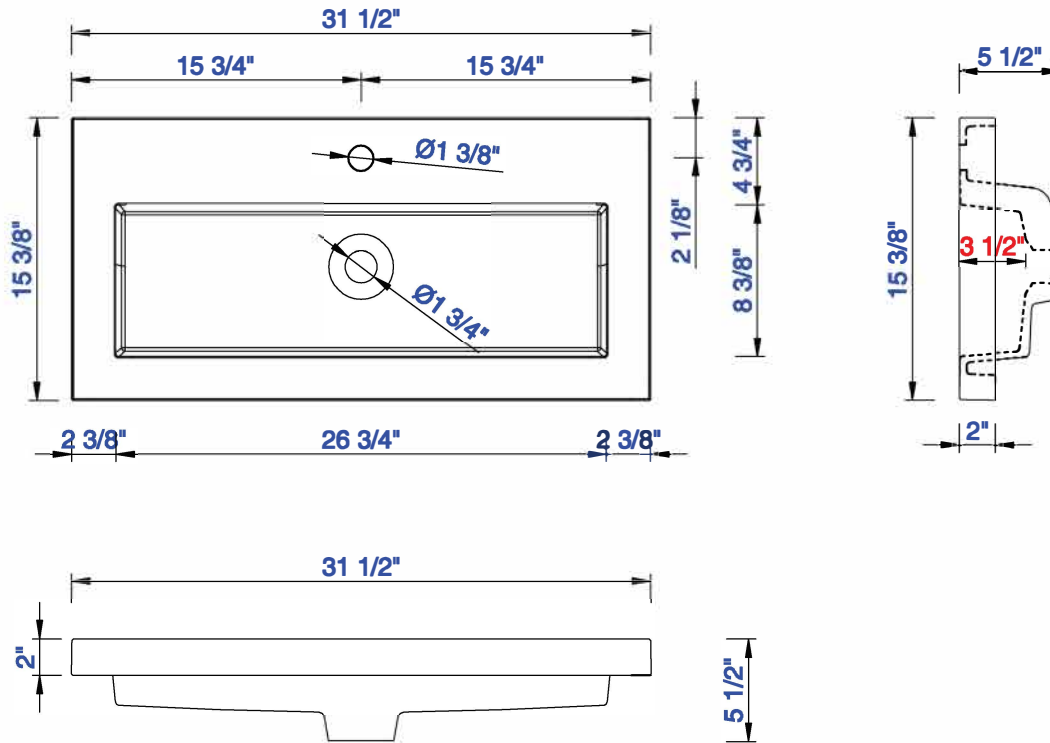

31 1/2"

Item Number:  
CSP-S3216-WG

JAMES MARTIN

VANITIES™

CSP 31 1/2" Countertop with  
Integrated Basin Sink  
Diagrams with Dimensions  
page 01 of 01

800mm

Item Number:  
CSP-S3216-WG

JAMES MARTIN

VANITIES™

CSP 800mm Countertop with  
Integrated Basin Sink  
Diagrams with Dimensions  
page 01 of 01

15"

Item Number:  
055-BK15-BNK  
055-BK15-MBK  
055-BK15-RGD

JAMES MARTIN

VANITIES™

**Boston 15" Wall Bracket**  
Diagrams with Dimensions  
page 01 of 01

381mm

Item Number:  
055-BK15-BNK  
055-BK15-MBK  
055-BK15-RGD

JAMES MARTIN

VANITIES™

Boston 381mm Wall Bracket  
Diagrams with Dimensions  
page 01 of 01