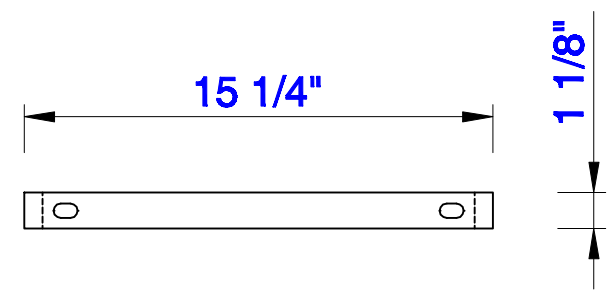

31 1/2"

Item Number:  
CSP-S3216-WG

JAMES MARTIN

VANITIES™

CSP 31 1/2" Countertop with  
Integrated Basin Sink  
Diagrams with Dimensions  
page 01 of 01

800mm

Item Number:  
CSP-S3216-WG

JAMES MARTIN

VANITIES™

CSP 800mm Countertop with  
Integrated Basin Sink  
Diagrams with Dimensions  
page 01 of 01

15"

Item Number:  
055-BK15-BNK  
055-BK15-MBK  
055-BK15-RGD

JAMES MARTIN

VANITIES™

**Boston 15" Wall Bracket**  
Diagrams with Dimensions  
page 01 of 01

381mm

Item Number:  
055-BK15-BNK  
055-BK15-MBK  
055-BK15-RGD

JAMES MARTIN

VANITIES™

Boston 381mm Wall Bracket  
Diagrams with Dimensions  
page 01 of 01