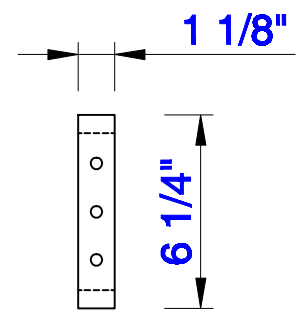

31 1/2"

Item Number:  
CSP-S3216-WG

JAMES MARTIN

VANITIES™

CSP 31 1/2" Countertop with  
Integrated Basin Sink  
Diagrams with Dimensions  
page 01 of 01

800mm

Item Number:  
CSP-S3216-WG

JAMES MARTIN

VANITIES™

CSP 800mm Countertop with  
Integrated Basin Sink  
Diagrams with Dimensions  
page 01 of 01

15"

Item Number:  
055-BK15-BNK  
055-BK15-MBK  
055-BK15-RGD

JAMES MARTIN

VANITIES™

**Boston 15" Wall Bracket**  
Diagrams with Dimensions  
page 01 of 01

381mm

Item Number:  
055-BK15-BNK  
055-BK15-MBK  
055-BK15-RGD

JAMES MARTIN

VANITIES™

Boston 381mm Wall Bracket  
Diagrams with Dimensions  
page 01 of 01