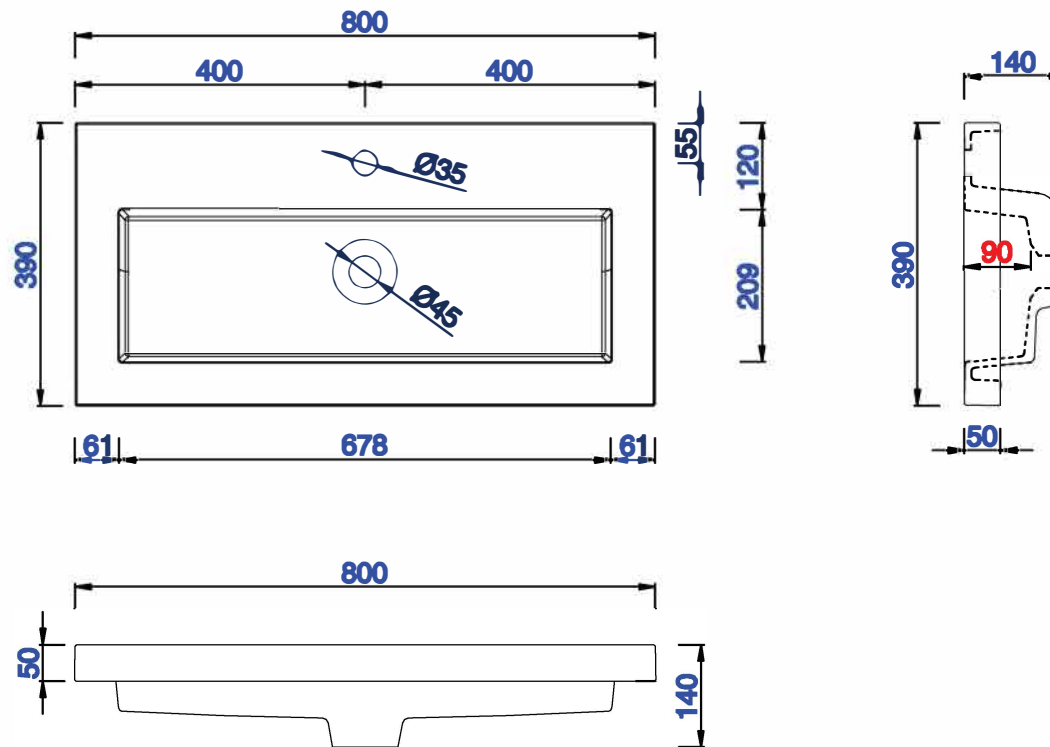

31 1/2"

Item Number:  
CSP-S3216-WG

JAMES MARTIN

VANITIES™

CSP 31 1/2" Countertop with  
Integrated Basin Sink  
Diagrams with Dimensions  
page 01 of 01

800mm

Item Number:  
CSP-S3216-WG

JAMES MARTIN

VANITIES™

CSP 800mm Countertop with  
Integrated Basin Sink  
Diagrams with Dimensions  
page 01 of 01

15"

Item Number:  
055-BK15-BNK  
055-BK15-MBK  
055-BK15-RGD

JAMES MARTIN

VANITIES™

**Boston 15" Wall Bracket**  
Diagrams with Dimensions  
page 01 of 01

381mm

Item Number:  
055-BK15-BNK  
055-BK15-MBK  
055-BK15-RGD

JAMES MARTIN

VANITIES™

Boston 381mm Wall Bracket  
Diagrams with Dimensions  
page 01 of 01