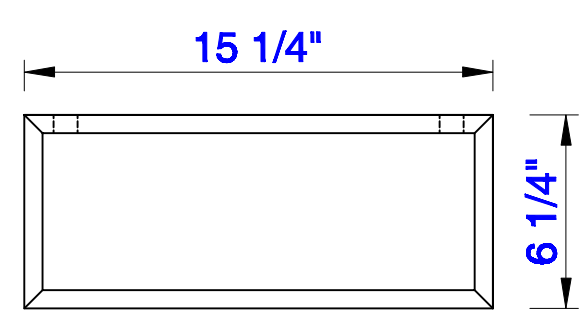

31 1/2"

Item Number:  
CSP-S3216-WG

JAMES MARTIN

VANITIES™

CSP 31 1/2" Countertop with  
Integrated Basin Sink  
Diagrams with Dimensions  
page 01 of 01

800mm

Item Number:  
CSP-S3216-WG

JAMES MARTIN

VANITIES™

CSP 800mm Countertop with  
Integrated Basin Sink  
Diagrams with Dimensions  
page 01 of 01

15"

Item Number:  
055-BK15-BNK  
055-BK15-MBK  
055-BK15-RGD

JAMES MARTIN

VANITIES™

**Boston 15" Wall Bracket**  
Diagrams with Dimensions  
page 01 of 01

381mm

Item Number:  
055-BK15-BNK  
055-BK15-MBK  
055-BK15-RGD

JAMES MARTIN

VANITIES™

Boston 381mm Wall Bracket  
Diagrams with Dimensions  
page 01 of 01