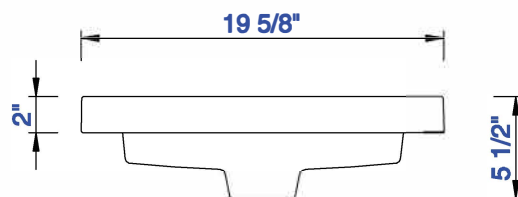

19 5/8"

Item Number:  
CSP-2016-WG

JAMES MARTIN

VANITIES™

CSP 19 5/8" Countertop  
with Integrated Basin Sink  
Diagrams with Dimensions  
page 01 of 01

500mm

Item Number:  
CSP-S2016-WG

JAMES MARTIN

VANITIES™

CSP 500mm Countertop with  
Integrated Basin Sink  
Diagrams with Dimensions  
page 01 of 01

15"

Item Number:  
055-BK15-BNK  
055-BK15-MBK  
055-BK15-RGD

JAMES MARTIN

VANITIES™

**Boston 15" Wall Bracket**  
Diagrams with Dimensions  
page 01 of 01

381mm

Item Number:  
055-BK15-BNK  
055-BK15-MBK  
055-BK15-RGD

JAMES MARTIN

VANITIES™

Boston 381mm Wall Bracket  
Diagrams with Dimensions  
page 01 of 01