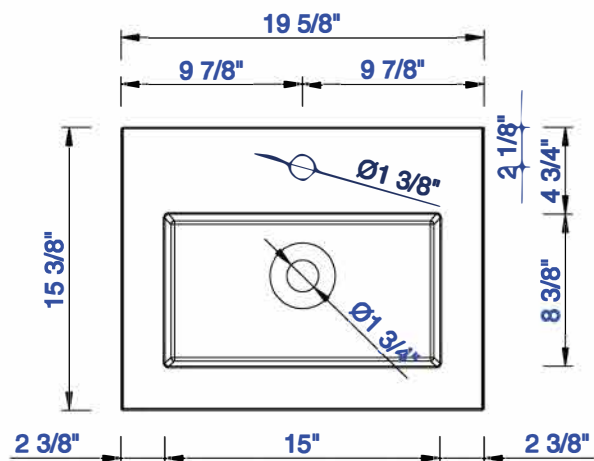

19 5/8"

Item Number:  
CSP-2016-WG

JAMES MARTIN

VANITIES™

CSP 19 5/8" Countertop  
with Integrated Basin Sink  
Diagrams with Dimensions  
page 01 of 01

500mm

Item Number:  
CSP-S2016-WG

JAMES MARTIN

VANITIES™

CSP 500mm Countertop with  
Integrated Basin Sink  
Diagrams with Dimensions  
page 01 of 01

15"

Item Number:  
055-BK15-BNK  
055-BK15-MBK  
055-BK15-RGD

JAMES MARTIN

VANITIES™

**Boston 15" Wall Bracket**  
Diagrams with Dimensions  
page 01 of 01

381mm

Item Number:  
055-BK15-BNK  
055-BK15-MBK  
055-BK15-RGD

JAMES MARTIN

VANITIES™

Boston 381mm Wall Bracket  
Diagrams with Dimensions  
page 01 of 01