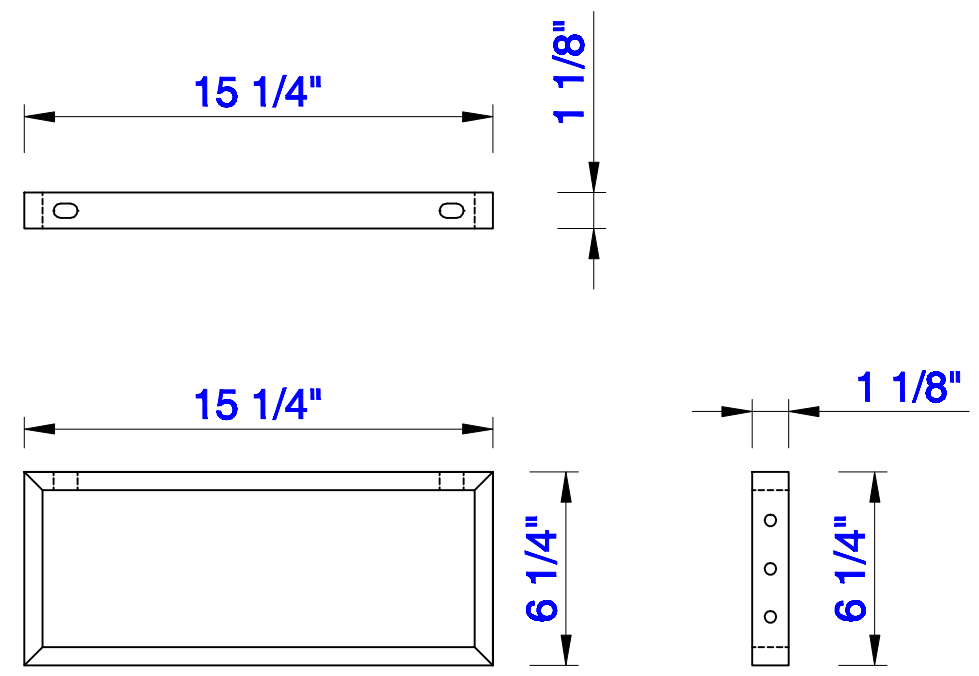

19 5/8"

Item Number:  
CSP-2016-WG

JAMES MARTIN

VANITIES™

CSP 19 5/8" Countertop  
with Integrated Basin Sink  
Diagrams with Dimensions  
page 01 of 01

500mm

Item Number:  
CSP-S2016-WG

JAMES MARTIN

VANITIES™

CSP 500mm Countertop with  
Integrated Basin Sink  
Diagrams with Dimensions  
page 01 of 01

15"

Item Number:  
055-BK15-BNK  
055-BK15-MBK  
055-BK15-RGD

JAMES MARTIN

VANITIES™

**Boston 15" Wall Bracket**  
Diagrams with Dimensions  
page 01 of 01

381mm

Item Number:  
055-BK15-BNK  
055-BK15-MBK  
055-BK15-RGD

JAMES MARTIN

VANITIES™

Boston 381mm Wall Bracket  
Diagrams with Dimensions  
page 01 of 01