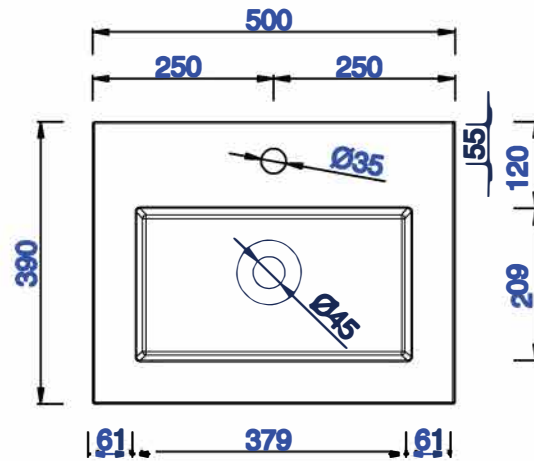

19 5/8"

Item Number:  
CSP-2016-WG

JAMES MARTIN

VANITIES™

CSP 19 5/8" Countertop  
with Integrated Basin Sink  
Diagrams with Dimensions  
page 01 of 01

500mm

Item Number:  
CSP-S2016-WG

JAMES MARTIN

VANITIES™

CSP 500mm Countertop with  
Integrated Basin Sink  
Diagrams with Dimensions  
page 01 of 01

15"

Item Number:  
055-BK15-BNK  
055-BK15-MBK  
055-BK15-RGD

JAMES MARTIN

VANITIES™

**Boston 15" Wall Bracket**  
Diagrams with Dimensions  
page 01 of 01

381mm

Item Number:  
055-BK15-BNK  
055-BK15-MBK  
055-BK15-RGD

JAMES MARTIN

VANITIES™

Boston 381mm Wall Bracket  
Diagrams with Dimensions  
page 01 of 01