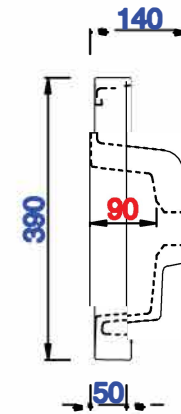

19 5/8"

Item Number:  
CSP-2016-WG

JAMES MARTIN

VANITIES™

CSP 19 5/8" Countertop  
with Integrated Basin Sink  
Diagrams with Dimensions  
page 01 of 01

500mm

Item Number:  
CSP-S2016-WG

JAMES MARTIN

VANITIES™

CSP 500mm Countertop with  
Integrated Basin Sink  
Diagrams with Dimensions  
page 01 of 01

15"

Item Number:  
055-BK15-BNK  
055-BK15-MBK  
055-BK15-RGD

JAMES MARTIN

VANITIES™

**Boston 15" Wall Bracket**  
Diagrams with Dimensions  
page 01 of 01

381mm

Item Number:  
055-BK15-BNK  
055-BK15-MBK  
055-BK15-RGD

JAMES MARTIN

VANITIES™

Boston 381mm Wall Bracket  
Diagrams with Dimensions  
page 01 of 01