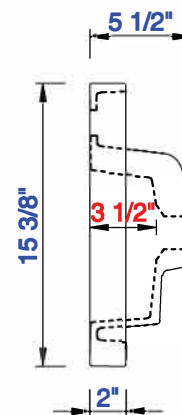

19 5/8"

Item Number:  
CSP-2016-WG

JAMES MARTIN

VANITIES™

CSP 19 5/8" Countertop  
with Integrated Basin Sink  
Diagrams with Dimensions  
page 01 of 01

500mm

Item Number:  
CSP-S2016-WG

JAMES MARTIN

VANITIES™

CSP 500mm Countertop with  
Integrated Basin Sink  
Diagrams with Dimensions  
page 01 of 01

15"

Item Number:  
055-BK15-BNK  
055-BK15-MBK  
055-BK15-RGD

JAMES MARTIN

VANITIES™

**Boston 15" Wall Bracket**  
Diagrams with Dimensions  
page 01 of 01

381mm

Item Number:  
055-BK15-BNK  
055-BK15-MBK  
055-BK15-RGD

JAMES MARTIN

VANITIES™

Boston 381mm Wall Bracket  
Diagrams with Dimensions  
page 01 of 01