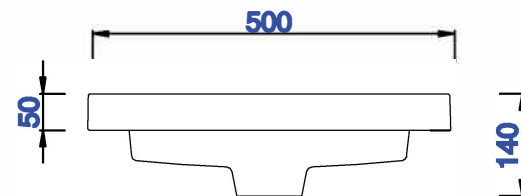

19 5/8"

Item Number:  
CSP-2016-WG

JAMES MARTIN

VANITIES™

CSP 19 5/8" Countertop  
with Integrated Basin Sink  
Diagrams with Dimensions  
page 01 of 01

500mm

Item Number:  
CSP-S2016-WG

JAMES MARTIN

VANITIES™

CSP 500mm Countertop with  
Integrated Basin Sink  
Diagrams with Dimensions  
page 01 of 01

15"

Item Number:  
055-BK15-BNK  
055-BK15-MBK  
055-BK15-RGD

JAMES MARTIN

VANITIES™

**Boston 15" Wall Bracket**  
Diagrams with Dimensions  
page 01 of 01

381mm

Item Number:  
055-BK15-BNK  
055-BK15-MBK  
055-BK15-RGD

JAMES MARTIN

VANITIES™

Boston 381mm Wall Bracket  
Diagrams with Dimensions  
page 01 of 01