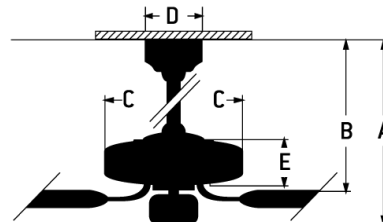

## Rush 84 Indoor | Outdoor Fan - RSH84PN8

84" Rush in Painted Nickel w/ Painted Nickel Blades

**Color** Painted Nickel

Designed to deliver maximum airflow, the indoor/outdoor wet-rated Craftmade Rush 84" ceiling fan with its eight custom aluminum blades features a quiet energy-saving 6-speed, reversible DC motor, integrated dimmable LED light with optional lens cover and is easily controlled with either the included remote control or the integrated Wi-Fi featuring breeze and timer functions compatible for use with most smart home devices, smart phones and systems with no additional hub needed.

- Two options to Control fan: Included WIDC Handheld Control or Wi-Fi enabled Smart by Bond to use with most smart phones and devices
- Custom Rush 84" Aluminum Blades Included
- Downrod Only (Flat Ceiling Only)
- Wet Rated
- Included (Optional) 20 Watt LED Light Kit (Dimmable); Optional Lens Cover Included
- Energy Saving, 6-Speed Reversible DC Motor
- 6 inch Downrod Included
- Energy Guide 8211 CFM, High Speed 12305 CFM

### Specs

<b>Blade Sweep Opt (in.)</b>	84
<b>Blades</b>	8
<b>Blade Pitch (deg)</b>	3.50
<b>Motor Size (MM)</b>	168x30
<b>Amps at High Speed</b>	0.50
<b>Watts (Hi Speed)</b>	36.56
<b>Energy Guide Watts</b>	23
<b>Energy Guide CFM</b>	8211
<b>Energy Guide CFM_Watts</b>	363
<b>Energy Guide Est. Yearly</b>	6
<b>Energy Cost</b>	
<b>High Speed (CFM)</b>	12305
<b>Low Speed (CFM)</b>	3570
<b>Carton Size (CU FT)</b>	3.14
<b>Bulb CCT</b>	3000
<b>Bulb Wattage</b>	20
<b>CRI</b>	90
<b>Light Kit Options</b>	Included (Optional)
<b>Lumens</b>	1040

### Dimensions

<b>A:</b>	15.03
<b>B:</b>	12.01
<b>C:</b>	9.53
<b>D:</b>	5.87
<b>E:</b>	5.71
<b>Downrod Length (in.)</b>	6

<b>Mounting Location</b>	Wet
<b>Shipping Weight (lbs.)</b>	37.26
<b>UPS Oversized</b>	No
<b>Warranty</b>	Limited Lifetime Warranty
<b>Blade Finish</b>	Painted Nickel
<b>Finish</b>	Painted Nickel