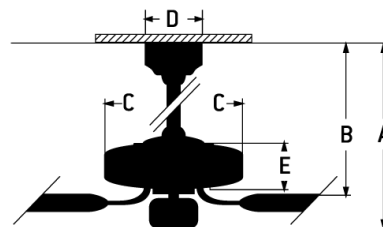

Rush 72 Indoor | Outdoor Fan - RSH72xxx8

Rush 72 Ceiling Fan (Blades Included)

Color

Designed to deliver maximum airflow, the indoor/outdoor wet-rated Craftmade Rush 72" ceiling fan with its eight custom aluminum blades features a quiet energy-saving 6-speed, reversible DC motor, integrated dimmable LED light with optional lens cover and is easily controlled with either the included remote control or the integrated Wi-Fi featuring breeze and timer functions compatible for use with most smart home devices, smart phones and systems with no additional hub needed.

- Two options to Control fan: Included WIDC Handheld Control or Wi-Fi enabled Smart by Bond to use with most smart phones and devices
- Custom Rush 72" Aluminum Blades Included
- Downrod Only (Flat Ceiling only)
- Wet Rated
- Included (Optional) 20 Watt LED Light Kit (Dimmable); Optional Lens Cover Included
- Energy Saving, 6-Speed Reversible DC Motor
- 6 inch Downrod Included
- JA8/Tiltle24 Compliant
- Energy Guide 7451 CFM, High Speed 10143 CFM

Specs

Blade Sweep Opt (in.)	72
Blades	8
Blade Pitch (deg)	3.50
Motor Size (MM)	168x25
Amps at High Speed	0.56
Watts (Hi Speed)	42.09
Energy Guide Watts	28
Energy Guide CFM	7451
Energy Guide CFM_Watts	264
Energy Guide Est. Yearly	8
Energy Cost	
High Speed (CFM)	10143
Low Speed (CFM)	4400
Carton Size (CU FT)	2.67
Bulb CCT	3000
Bulb Wattage	20
CRI	90

Dimensions

A:	15.04
B:	12.01
C:	9.53
D:	5.87
E:	5.71
Downrod Length (in.)	6

Light Kit Options	Included (Optional)
Lumens	1040
Mounting Location	Wet
Shipping Weight (lbs.)	35.27
UPS Oversized	No
Warranty	Limited Lifetime Warranty