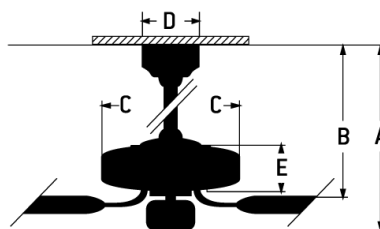

Rush 65 Indoor | Outdoor Fan - RSH65PN8

65" Rush in Painted Nickel w/ Painted Nickel Blades

Color Painted Nickel

Designed to deliver maximum airflow, the indoor/outdoor wet-rated Craftmade Rush 65" ceiling fan with its eight custom aluminum blades features a quiet energy-saving 6-speed, reversible DC motor, integrated dimmable LED light with optional lens cover and is easily controlled with either the included remote control or the integrated Wi-Fi featuring breeze and timer functions compatible for use with most smart home devices, smart phones and systems with no additional hub needed.

Specs

Blade Sweep Opt (in.)	65
Blades	8
Blade Pitch (deg)	3.50
Motor Size (MM)	168x25
Amps at High Speed	0.54
Watts (Hi Speed)	40.11
Energy Guide Watts	25
Energy Guide CFM	6646
Energy Guide CFM_Watts	268
Energy Guide Est. Yearly	7
Energy Cost	
High Speed (CFM)	9570
Low Speed (CFM)	3331
Carton Size (CU FT)	2.35
Bulb CCT	3000
Bulb Wattage	20
CRI	90

Dimensions

A:	15.04
B:	12.01
C:	9.53
D:	5.87
E:	5.71
Downrod Length (in.)	6

Light Kit Options	Included (Optional)
Lumens	1040
Mounting Location	Wet
Shipping Weight (lbs.)	33.73
UPS Oversized	No
Warranty	Limited Lifetime Warranty
Blade Finish	PaintedNickel
Finish	Painted Nickel