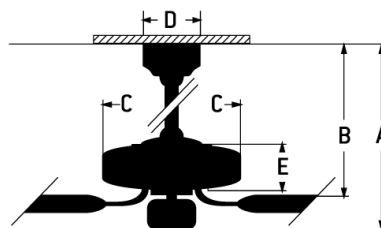

NEW

Sterling - STL60FB3

60" Ceiling Fan (Blades Included)

Color Flat Black

The Sterling 60" Indoor/outdoor wet rated smart ceiling fan combines sleek design with powerful performance. Featuring a quiet energy saving 6-speed, reversible DC motor, set of three custom blades, integrated dimmable LED light with optional lens cover included, the Sterling smart fan is easily controlled with either the included remote controls or the integrated WIFI featuring breeze and timer functions compatible for use with most smart home devices, smart phones and systems with no additional hub needed.

- Two options included to control fan: Included WIDC Handheld Control or Smart by Bond WIFI enabled to use with most smart phone and devices
- Wet Rated for indoor or outdoor use
- Custom Flat Black Blades Included
- Dual Mount (Flat or Angled Ceiling up to 23°)
- For slope greater than 23° use Craftmade SMA180XXX slope adapter - sold separately
- 6" Downrod Included
- JA8/Title 24 Compliant
- Limited Lifetime Warranty

Specs

Blade Sweep Opt (in.)	60
Blades	3
Blade Pitch (deg)	8.60
Motor Size (MM)	100x20
Amps at High Speed	0.34
Watts (Hi Speed)	23.65
Energy Guide Watts	16
Energy Guide CFM	3394
Energy Guide CFM_Watts	217
Energy Guide Est. Yearly	4
Energy Cost	
High Speed (CFM)	4989
Low Speed (CFM)	1586.29
Carton Size (CU FT)	1.39
Bulb CCT	3000
Bulb Wattage	12
Compatible Control Types	WIDC Handheld
CRI	91.50
Light Kit Options	Integrated

Dimensions

A:	13.18
B:	12.25
C:	5.98
D:	5.91
E:	2.15
F: w/o Light Kit -	2.15
A:	13.19
Downrod Length (in.)	6

Lumens	588.31
Shipping Weight (lbs.)	13.01

Craftmade • PO Box 191063 • Dallas, TX • 75219 • • • © 2023 All Rights Reserved