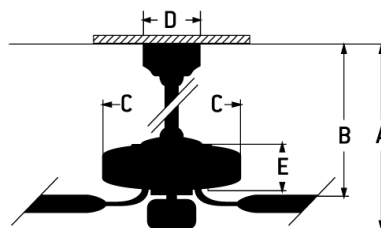

NEW

Sebastion - SBN52FB4

52" Ceiling Fan (Blades Included)

Color Flat Black

Excellent performance and timeless style combine in the 52" Sebastion smart ceiling fan from Craftmade. Wet rated for indoor or outdoor use, the 52" Sebastion features a quiet energy saving 6-speed, reversible DC motor, custom blades, integrated dimmable LED light with optional lens cover included and is easily controlled with either the included remote controls or the integrated WIFI featuring breeze and timer functions compatible for use with most smart home devices, smart phones and systems with no additional hub needed.

- Two options included to control fan: Included WIDC Handheld Control or Smart by Bond WIFI enabled to use with most smart phone and devices
- Integrated Light Kit with 2 x 8.5W Dimmable LED Bulbs with Optional Lens Cover Included
- Custom Flat Black Blades Included
- Dual Mount (Flat or Angled Ceiling up to 23°)
- For slope greater than 23° use Craftmade SMA180XXX slope adapter - sold separately
- 6" Downrod Included
- Limited Lifetime Warranty

Specs

Blade Sweep Opt (in.)	52
Blades	4
Blade Pitch (deg)	12
Motor Size (MM)	153x8
Amps at High Speed	0.37
Watts (Hi Speed)	25.55
Energy Guide Watts	17
Energy Guide CFM	3018
Energy Guide CFM_Watts	182
Energy Guide Est. Yearly	5
Energy Cost	
High Speed (CFM)	4346
Low Speed (CFM)	1513.76
Carton Size (CU FT)	2.69
Bulb CCT	3000
Bulb Wattage	8.50
Compatible Control Types	WIDC Handheld
CRI	82.70
Light Kit Options	Included (Optional)

Dimensions

A:	16.92
B:	13
C:	8.90
D:	5.87
E:	3.19
F: w/o Light Kit -	3.19
A:	16.93
Downrod Length (in.)	6

Lumens	1192
Shipping Weight (lbs.)	19.82

Craftmade • PO Box 191063 • Dallas, TX • 75219 • • • © 2023 All Rights Reserved