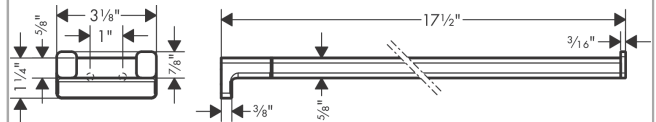

**AddStoris
Dual Towel Bar**

Product Finish: **chrome** Part no. : **41770000**

Description

Features

- Wall-mounted
- Metal
- Plastic holder
- Fixed
- With mounting material
- Diameter of drilled hole: 6 mm
- Concealed fastening

Item details

List Price \$ 108.00

Design awards

reddot winner 2021

Product image

Scale drawing

AddStoris
Dual Towel Bar
 Product Finish: **chrome** Part no. : **41770000**

Exploded drawing

Year of production: >04/21

AddStoris
Dual Towel Bar

Product Finish: **chrome** Part no. : **41770000**

Spare parts list

Year of production: >04/21

Pos.	Description	Part no.	Price	PU
1	support element	94166000	-	1
2	mounting set	40915000	-	1
3	set of screws	94878000	-	1