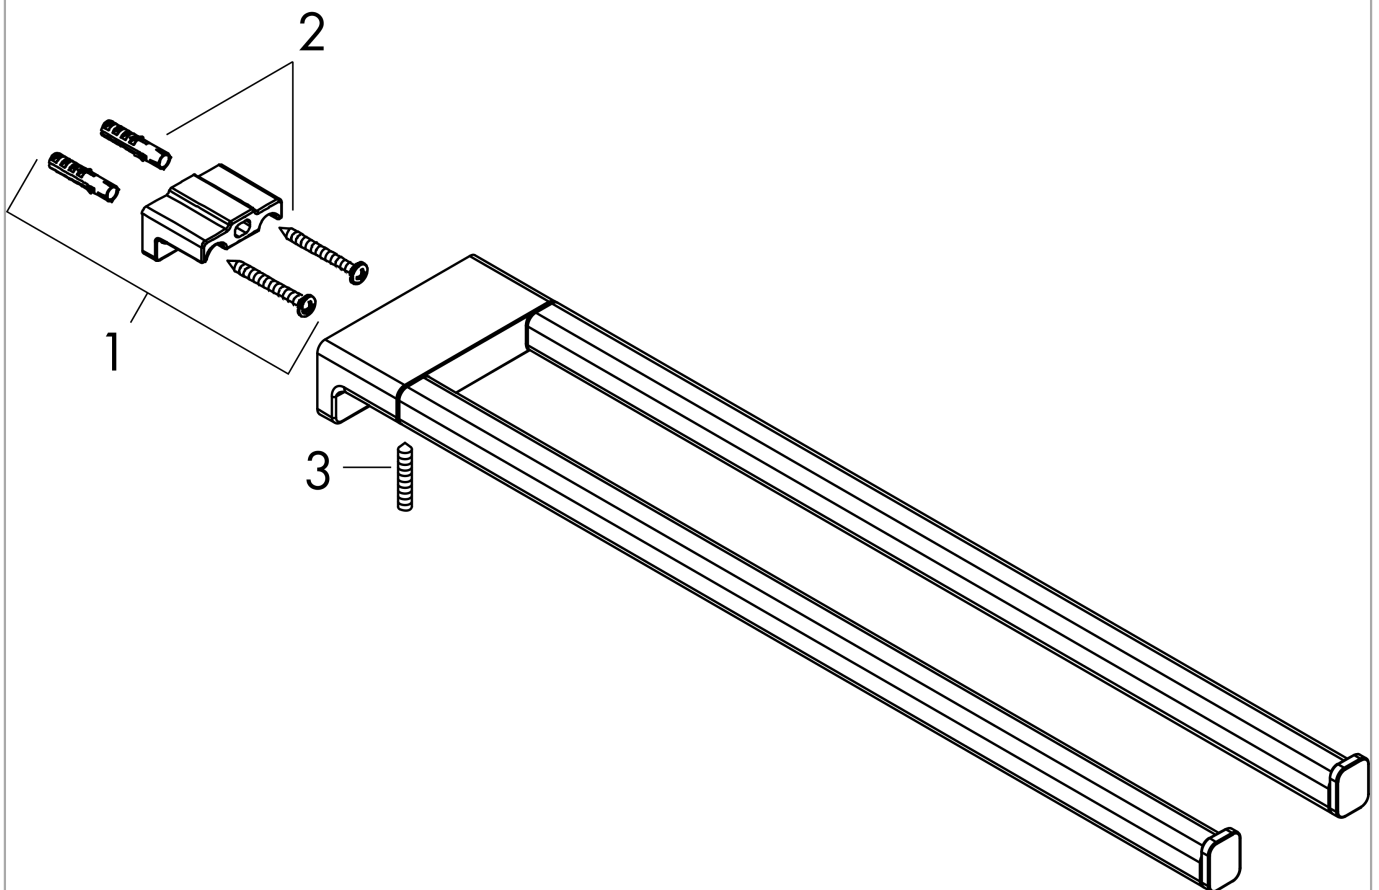

**AddStoris
Dual Towel Bar**

Product Finish: **chrome** Part no. : **41770000**

Description

Features

- Wall-mounted
- Metal
- Plastic holder
- Fixed
- With mounting material
- Diameter of drilled hole: 6 mm
- Concealed fastening

Item details

List Price \$ 108.00

Design awards

reddot winner 2021

Product image

Scale drawing

AddStoris
Dual Towel Bar
 Product Finish: **chrome** Part no. : **41770000**

Exploded drawing

Year of production: >04/21

AddStoris
Dual Towel Bar

Product Finish: **chrome** Part no. : **41770000**

Spare parts list

Year of production: >04/21

Pos.	Description	Part no.	Price	PU
1	support element	94166000	-	1
2	mounting set	40915000	-	1
3	set of screws	94878000	-	1