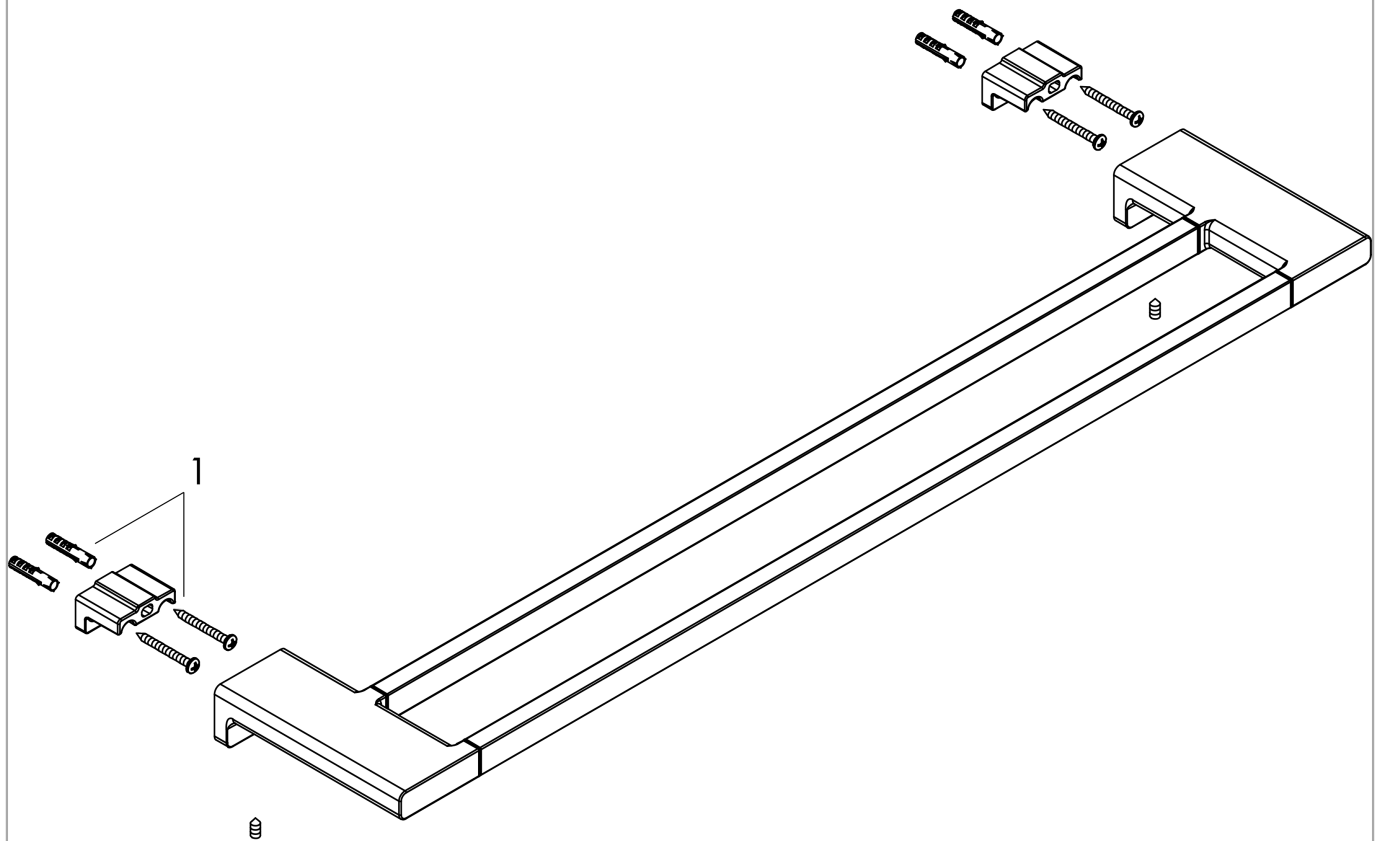

AddStoris

Double Towel Bar

Product Finish: **chrome** Part no. : **41743000**

Description

Features

- Wall-mounted
- Metal
- Metal holder
- With mounting material
- Diameter of drilled hole: 6 mm
- Concealed fastening

Item details

List Price \$ 171.00

Design awards

reddot winner 2021

Product image

Scale drawing

AddStoris
Double Towel Bar
Product Finish: **chrome** Part no. : **41743000**

Exploded drawing

Year of production: >04/21

AddStoris
Double Towel Bar
 Product Finish: **chrome** Part no. : **41743000**

Spare parts list

Year of production: >04/21

Pos.	Description	Part no.	Price	PU
1	mounting set	40915000	-	1