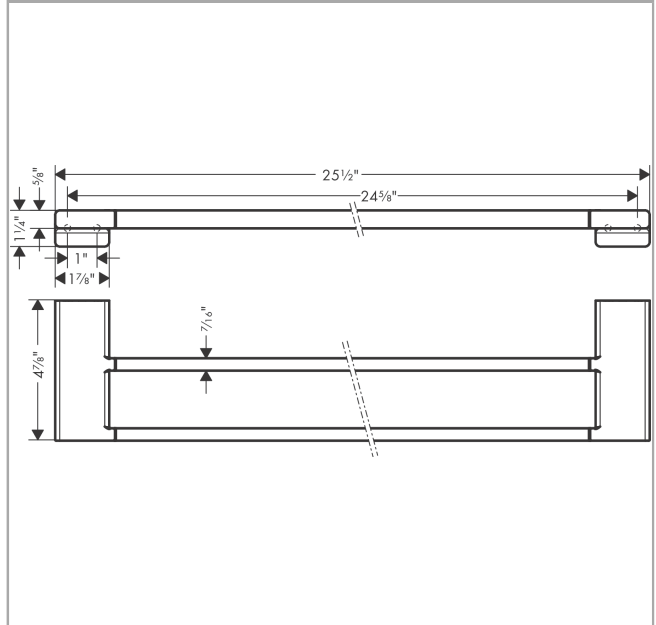

AddStoris

Double Towel Bar

Product Finish: **chrome** Part no. : **41743000**

Description

Features

- Wall-mounted
- Metal
- Metal holder
- With mounting material
- Diameter of drilled hole: 6 mm
- Concealed fastening

Item details

List Price \$ 171.00

Design awards

reddot winner 2021

Product image

Scale drawing

AddStoris
Double Towel Bar
Product Finish: **chrome** Part no. : **41743000**

Exploded drawing

Year of production: >04/21

AddStoris
Double Towel Bar
 Product Finish: **chrome** Part no. : **41743000**

Spare parts list

Year of production: >04/21

Pos.	Description	Part no.	Price	PU
1	mounting set	40915000	-	1